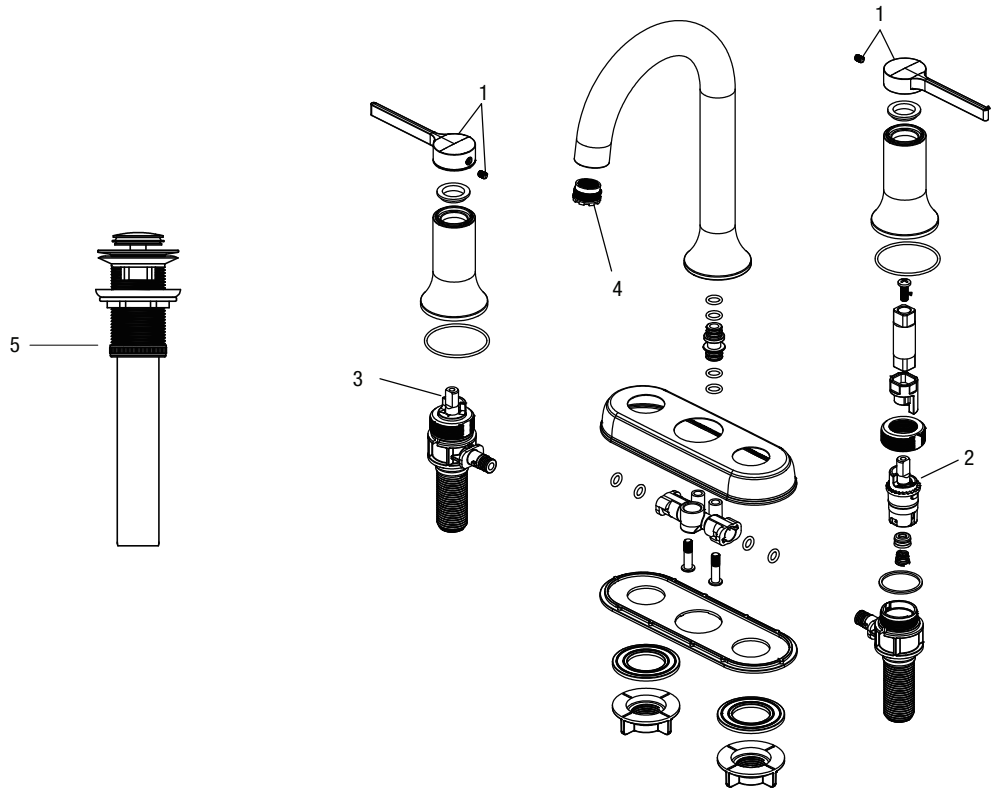

PFWSC3940

SPIERS 4" CENTERSET

BATHROOM FAUCET

Model Numbers:

- PFWSC3940CP Chrome
- PFWSC3940ZBN Brushed nickel
- PFWSC3940MB Matte black

| No. | Item | Part Number | Material Type |
|-----|-------------|--------------------|----------------|
| 1 | Handle | OBPF71131101310CP* | Zinc Alloy |
| 2 | Cartridge C | OBPF225350150901 | Brass+ Plastic |
| 3 | Cartridge H | OBPF2253501503012 | Brass+ Plastic |
| 4 | Aerator | OBPF5253500504042 | Brass+ Plastic |
| 5 | Drain | OBPF91131200210* | Brass+ Plastic |

PFWSC3940CP

* Specify Finish

Warranty and Codes

This product comes complete with installation, operating, care and maintenance instructions. This PROFLO faucet carries a limited lifetime warranty when installed in residential applications. The warranty is five years in commercial applications. This product meets ASME: A112.18.1. Compliant with lead content requirements of US Senate Bill S.3874