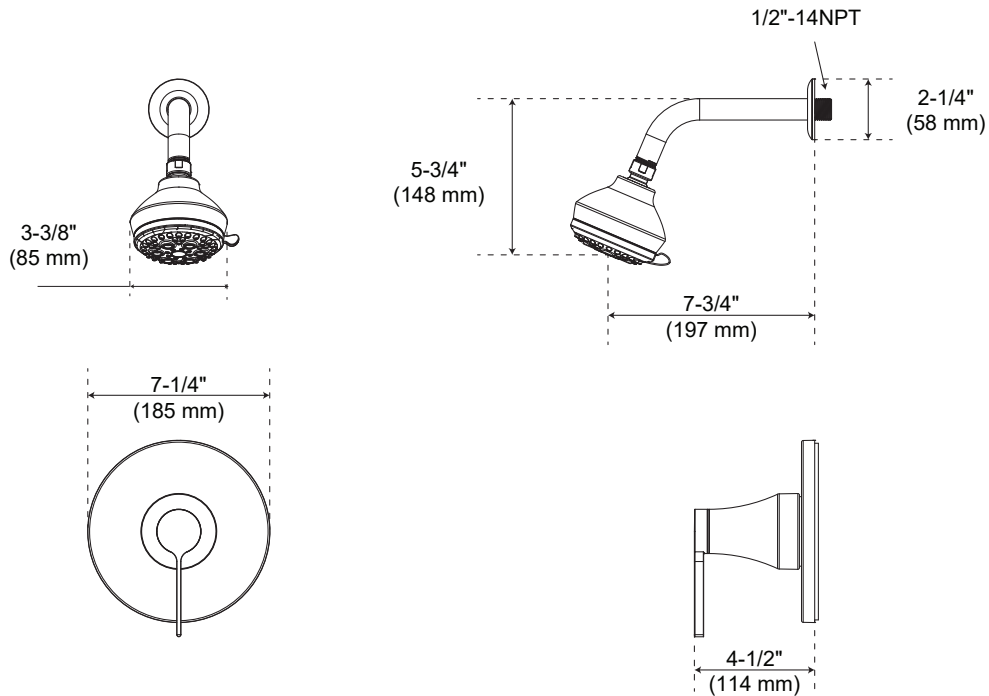

Codes and Certifications

PF3920G

- Certified to ASME A112.18.1 / CSA B125.1
- cUPC/IAPMO listed
- EPA WaterSense certified
- ADA compliant