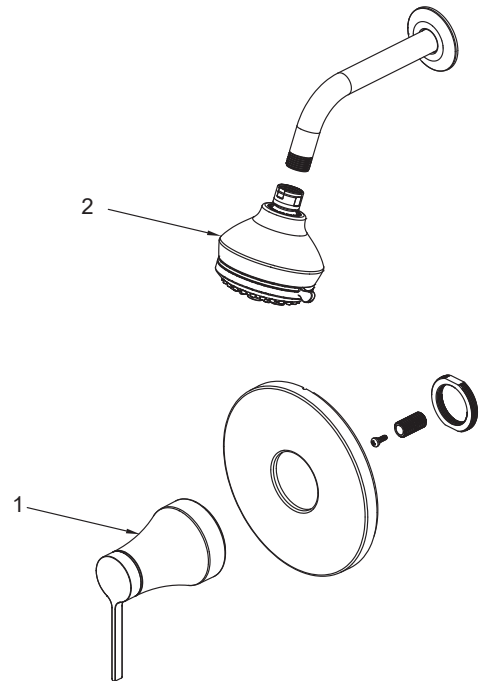

PF3920G SPIERS SINGLE HANDLE SHOWER TRIM

Model Numbers:

- PF3920GCP Chrome
- PF3920GZBN Brushed nickel
- PF3920GMB Matte black

No.	Item	Part Number	Material Type
1	Handle	OBPF79010410001*	Zinc Alloy
2	Showerhead	PFSH322*	Plastic

PF3920GCP

* Specify Finish

Warranty and Codes

This product comes complete with installation, operating, care and maintenance instructions. This PROFLO faucet carries a limited lifetime warranty when installed in residential applications. The warranty is five years in commercial applications. This product meets ASME: A112.18.1.