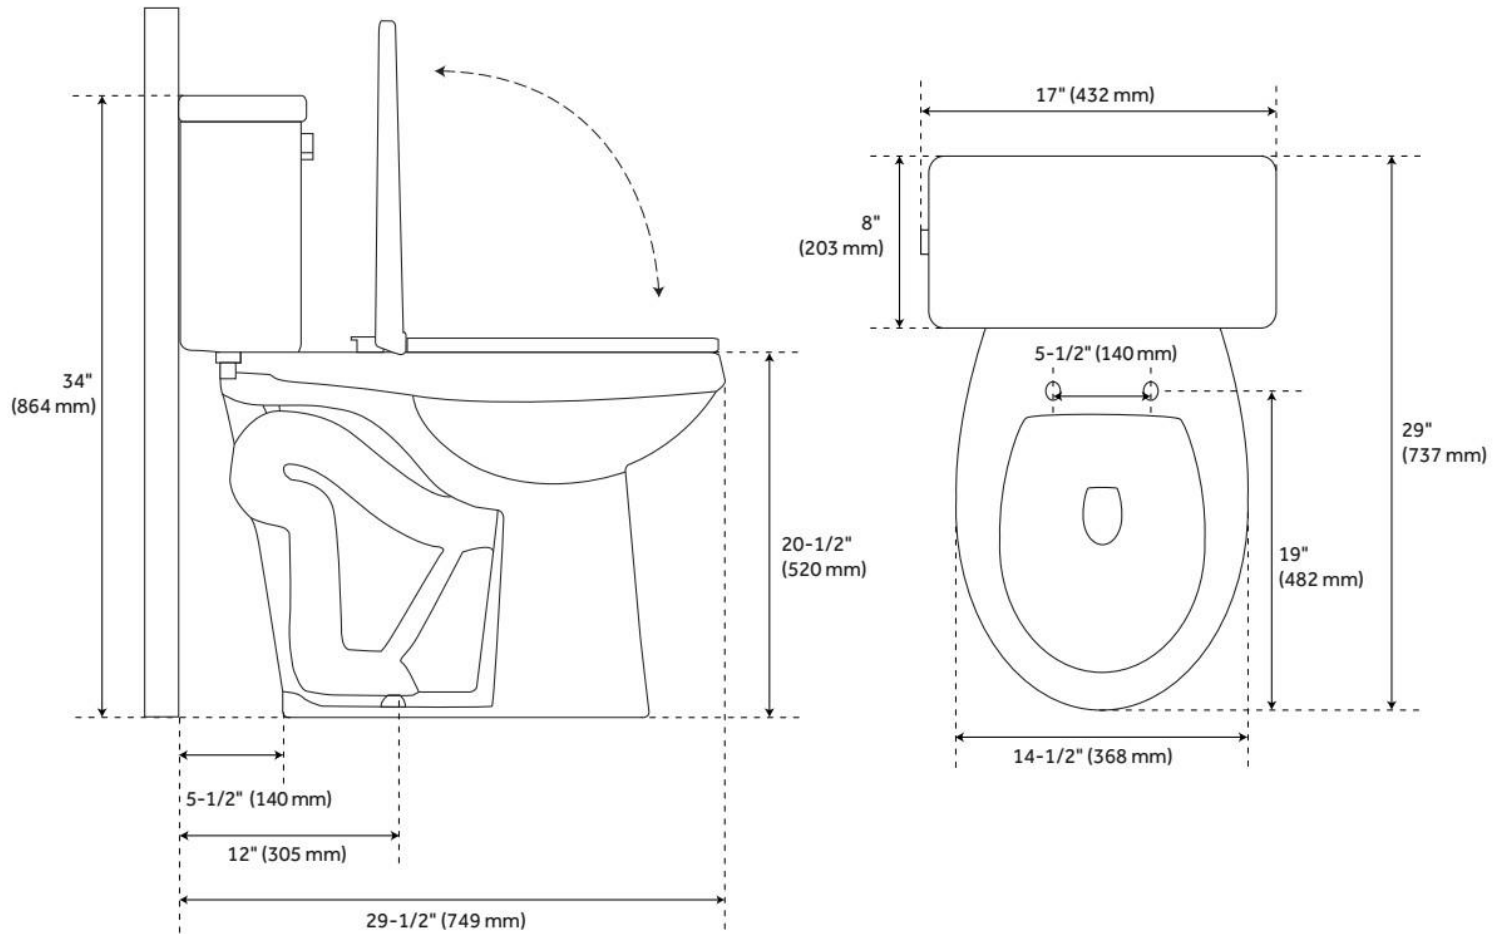

BRADENTON ELONGATED TWO-PIECE TOILET - 21" BOWL HEIGHT - WHITE

SKU: 945956

Code: SH443039, SH462383

FEATURES

Material: Porcelain
Product Finish: White
Toilet Style: 2-Piece
Bowl Height: 20-1/4"
Bowl Shape: Elongated
Rough-in: 12"
Gallons Per Flush: 1.28 GPF (4.8 LPF)
Flush Type: Gravity
Flush Valve Size: 3"
Trapway Diameter: 2"
Seat Included: Optional
Water Spot: 9" x 7"

ADDITIONAL FEATURES

- Visible trapway.
- Standard seat features soft-close mechanism.
- [Compatible with the Brookdale Elongated Bidet Seat.](#)

REVISED 7/16/2024

BRADENTON ELONGATED TWO-PIECE TOILET - 21" BOWL HEIGHT - WHITE

SKU: 945956

Code: SH443039, SH462383

REVISED 7/16/2024

EZ CLOSE SOLID PLASTIC ELONGATED BOWL TOILET SEAT - WHITE

SKU: 412455
Code: SH412455

FEATURES

Material: Plastic
Product Finish: White
Bowl Shape: Elongated

ADDITIONAL FEATURES

- Made of heavy-weight, solid plastic.
- Glossy finish.
- Protective bumpers.
- Self-closing system allows lid to close automatically with just a small push.
- Fits standard elongated bowl toilets.
- Overall seat-only dimensions: 14-1/8" L x 16-1/8" W (front to back).
- Total thickness including seat, lid, and bumpers: 2-1/4".