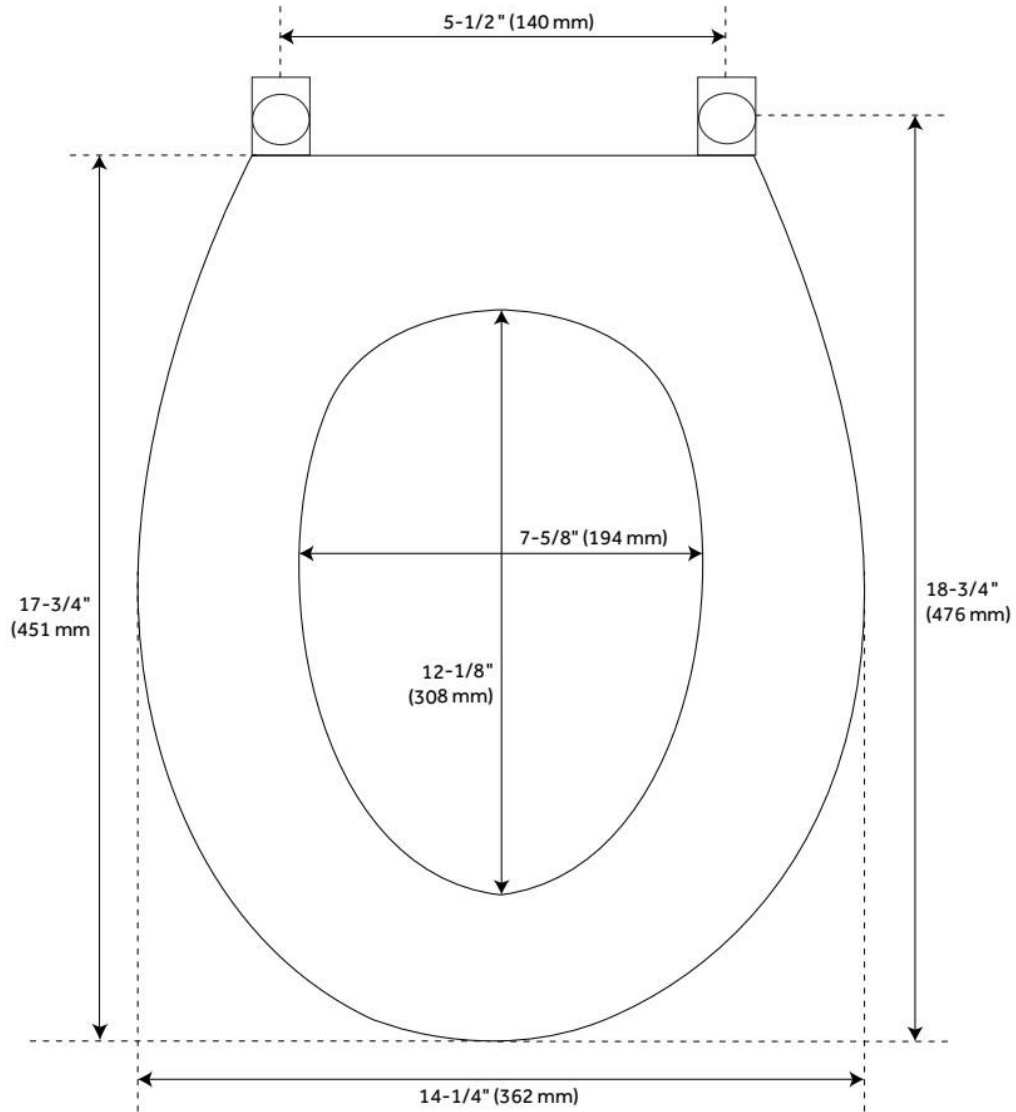

EZ CLOSE SOLID PLASTIC ELONGATED BOWL TOILET SEAT - WHITE

SKU: 412455
Code: SH412455

REVISED 7/16/2024