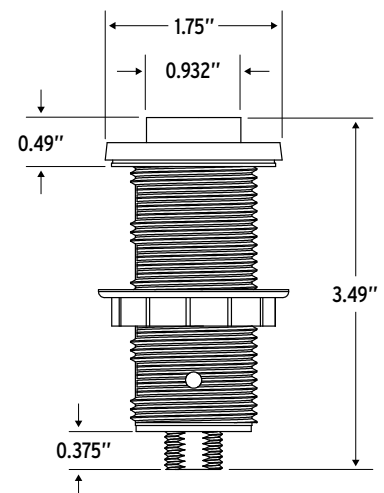

Required Sink Hole Diameter	1-1/4" - 1-1/2" (3.175 cm - 3.81 cm) Standard Sink Hole
Counter Thickness	Maximum of 3" (7.62 cm)
Shipping Weight	0.35 lb (0.16 kg)

USA: 1.800.558.5700 www.insinkerator.com

CA: 1.800.561.1700 www.insinkerator.ca