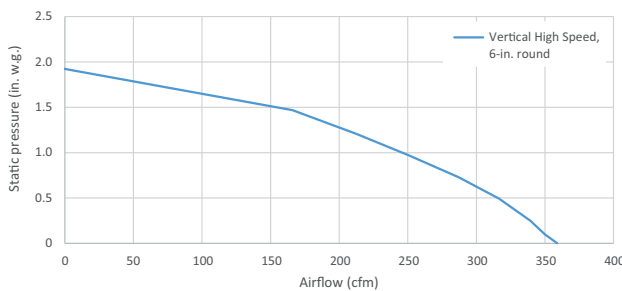

Featuring timeless design that has become an icon of European style, this chimney hood offers bright LED lighting that illuminates the cooktop.

SIZE	MODEL NO.	GREASE FILTERS (replacement)	NON-DUCTED CHARCOAL FILTERS
29-1/2-in.	BW5030SSL	S97018027 (set of 2)	ROUNDFILTER
35-7/16-in.	BW5036SSL	S97018028 (set of 3)	ROUNDFILTER

HVI PERFORMANCE									
Duct Orientation	Size	Damper	Sones			CFM			
			Normal	Medium*	High	Normal	Medium*	High 0.25 in. w.g.	High 0.1 in. w.g.
Round - Vertical	6 in.	Included	4.0	6.5	9.0	240	300	335	350

FEATURES	
Max. Blower Airflow	375 CFM
Finish	430 Stainless Steel #4 Brushed
Wall Mount	Yes
Telescopic Flue	Yes - Accomodates 8-ft. to 9-ft. ceilings
Convertible to non-ducted operation	Yes - Non-Duct Kit RK58 sold separately
Blower type	Single, Centrifugal
Cord-connected	Yes
Control type	5-Pushbuttons • Blower on-off • Blower low speed • Blower medium speed • Blower high speed • Light on-off
Lighting	2 x LED Modules 5.5 W, (included)
Grease Filters	Dishwasher-safe with quick-release latch

AC INPUT	
120V, 60 Hz - 2.6 AMPS	

OPTIONAL ACCESSORIES (sold separately)	
Flue Extension for 10-ft. ceiling	FXN58SS
Non-Duct Kit	RK58

MOUNTING HEIGHT	
30-in. from cooktop to bottom of hood	

LIMITED WARRANTY	
1-year	

FOR INDOOR USE ONLY

HVI-2100 CERTIFIED RATINGS comply with new testing technologies and procedures prescribed by the Home Ventilating Institute, for off-the-shelf products, as they are available to consumers. Product performance is rated at 0.1 in. static pressure, based on tests conducted in AMCA's state-of-the-art test laboratory. Sones are a measure of humanly-perceived loudness, based on laboratory measurements.

* Where noted performance rating is not HVI certified but was established in accordance with HVI Standardized test procedure.