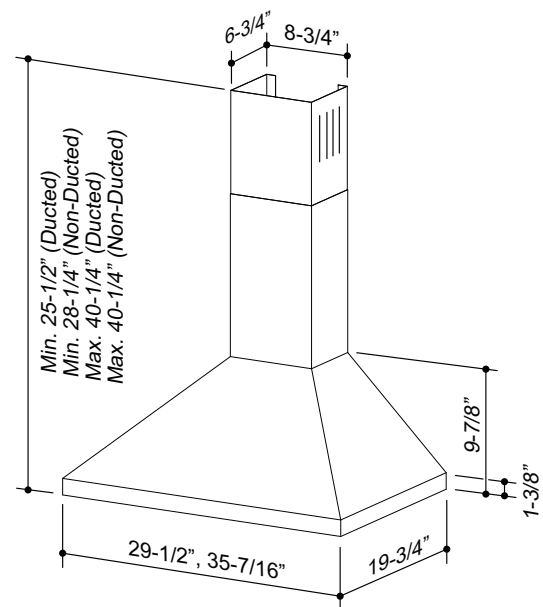

Featuring timeless design that has become an icon of European style, this chimney hood offers bright LED lighting that illuminates the cooktop.

SIZE	MODEL NO.	GREASE FILTERS (replacement)	NON-DUCTED CHARCOAL FILTERS
29-1/2-in.	BW5030SSL	S97018027 (set of 2)	ROUNDFILTER
35-7/16-in.	BW5036SSL	S97018028 (set of 3)	ROUNDFILTER

HVI PERFORMANCE									
Duct Orientation	Size	Damper	Sones			CFM			
			Normal	Medium*	High	Normal	Medium*	High 0.25 in. w.g.	High 0.1 in. w.g.
Round - Vertical	6 in.	Included	4.0	6.5	9.0	240	300	335	350

FEATURES	
Max. Blower Airflow	375 CFM
Finish	430 Stainless Steel #4 Brushed
Wall Mount	Yes
Telescopic Flue	Yes - Accomodates 8-ft. to 9-ft. ceilings
Convertible to non-ducted operation	Yes - Non-Duct Kit RK58 sold separately
Blower type	Single, Centrifugal
Cord-connected	Yes
Control type	5-Pushbuttons • Blower on-off • Blower low speed • Blower medium speed • Blower high speed • Light on-off
Lighting	2 x LED Modules 5.5 W, (included)
Grease Filters	Dishwasher-safe with quick-release latch

AC INPUT	
120V, 60 Hz - 2.6 AMPS	

OPTIONAL ACCESSORIES (sold separately)	
Flue Extension for 10-ft. ceiling	FXN58SS
Non-Duct Kit	RK58

MOUNTING HEIGHT	
30-in. from cooktop to bottom of hood	

LIMITED WARRANTY	
1-year	

FOR INDOOR USE ONLY

HVI-2100 CERTIFIED RATINGS comply with new testing technologies and procedures prescribed by the Home Ventilating Institute, for off-the-shelf products, as they are available to consumers. Product performance is rated at 0.1 in. static pressure, based on tests conducted in AMCA's state-of-the-art test laboratory. Sones are a measure of humanly-perceived loudness, based on laboratory measurements.

* Where noted performance rating is not HVI certified but was established in accordance with HVI Standardized test procedure.