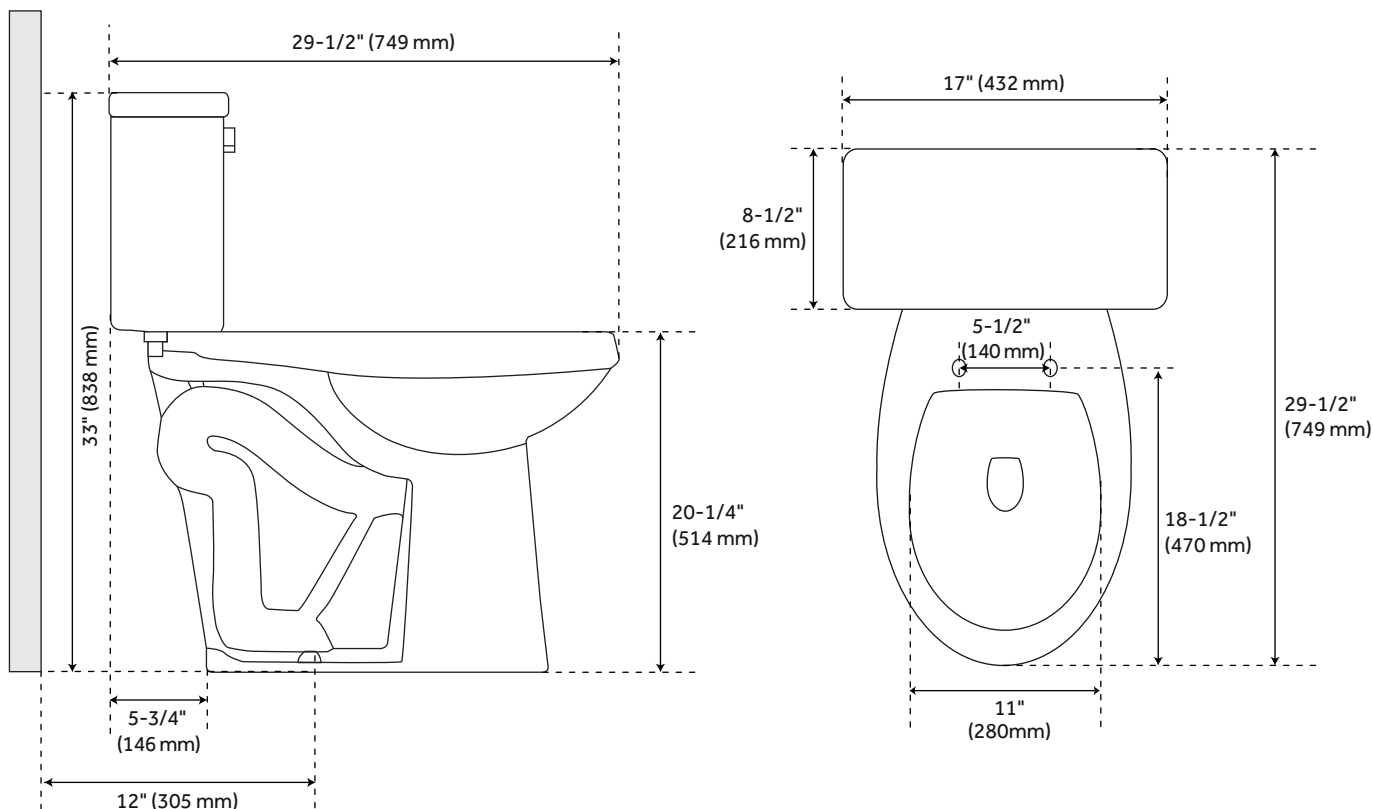

19" Bradenton Toilet Bowl

SKU: 479103

FEATURES

Rough In: 12"
Length: 17"
Depth: 29-1/2"
Bowl Height: 20-1/4"

CODES/STANDARDS

ASME A112.19.2/CSA B45.1
WaterSense
CEC listed
Massachusetts Accepted

PRODUCT IMAGE

All dimensions and specifications are nominal and may vary. Use actual products for accuracy in critical situations.

PAGE 2
Codes: SHBD255WH, SHBD200WH, SHBD200RWH,
SHTSEZ200WH, SHBDS300WH