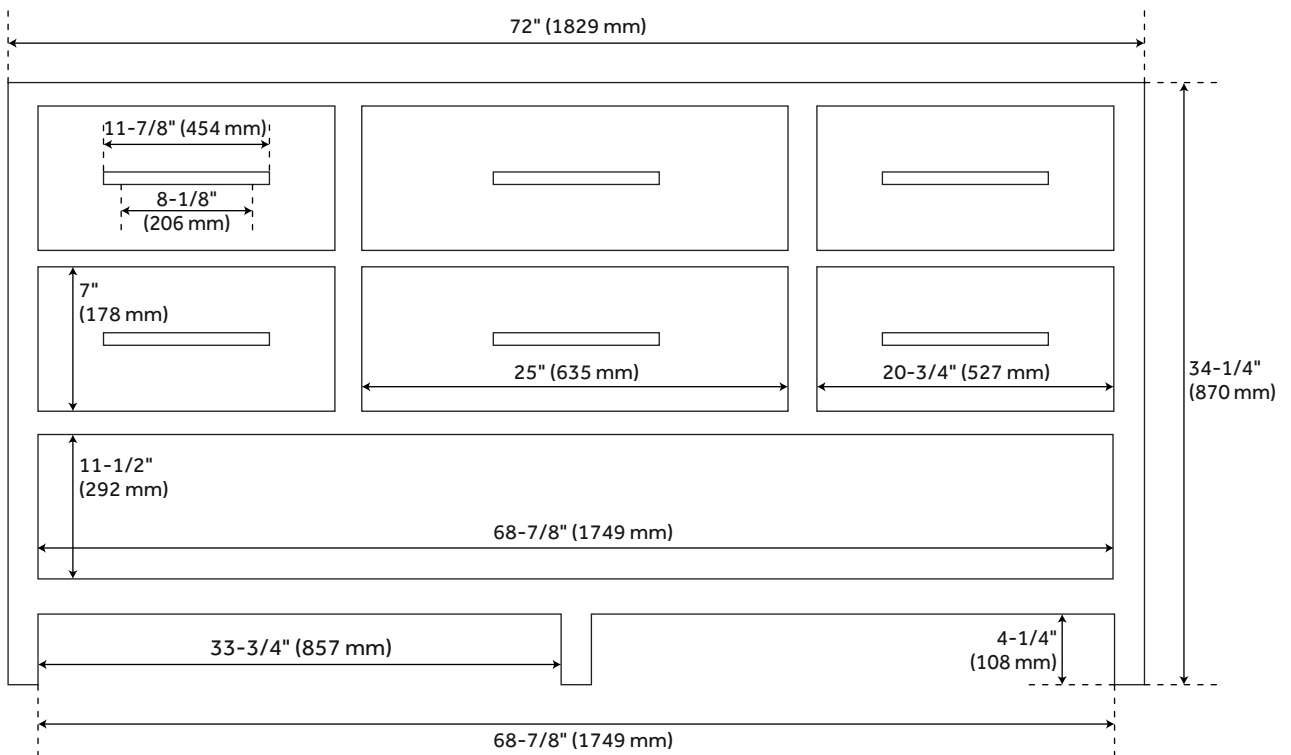

72" ROBERTSON CONSOLE VANITY - MIDNIGHT NAVY BLUE - VANITY CABINET ONLY

SKU: 459052
Code: SH459052

FEATURES

Installation Type: Freestanding
Features: Matching Mirror;Soft-Close Hinges
Product Finish: Midnight Navy Blue
Material: Mahogany
Number of Drawers: 4
Width: 72"
Height: 34-1/4"
Depth: 21"
Assembly Required: No
Number of Basins: 2
Vanity Top Options: No Top
Faucet Included: No
Vanity Top Material: No Top
Size: 72 in
Hardware Finish: Antique Brass
Built-In Adjusters: Yes
Sink Included: no
Vanity Top Included: no

ASSE 1016 Type P/T

REVISED 6/20/2023

72" ROBERTSON CONSOLE VANITY - MIDNIGHT NAVY BLUE - VANITY CABINET ONLY

SKU: 459052
Code: SH459052

ADDITIONAL FEATURES

- See Installation Instructions for directions to attach the vanity top and sink.
- All dimensions are ($\pm 1/2$ ").

REVISED 6/20/2023

72" ROBERTSON MAHOGANY DOUBLE CONSOLE VANITY - MIDNIGHT NAVY BLUE

All dimensions and specifications are nominal and may vary. Use actual products for accuracy in critical situations.