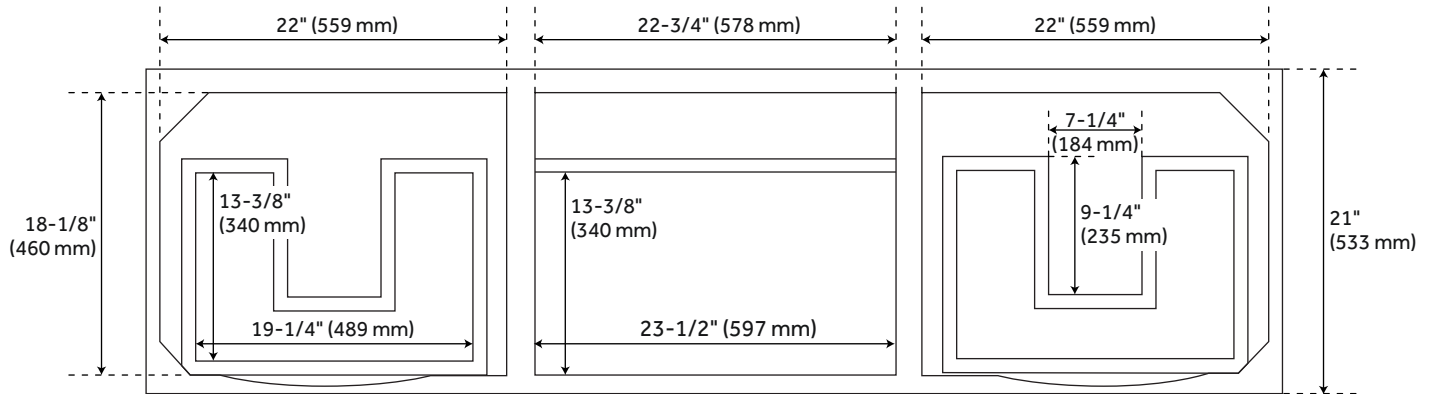

72" ROBERTSON MAHOGANY DOUBLE CONSOLE VANITY - MIDNIGHT NAVY BLUE

All dimensions and specifications are nominal and may vary. Use actual products for accuracy in critical situations.