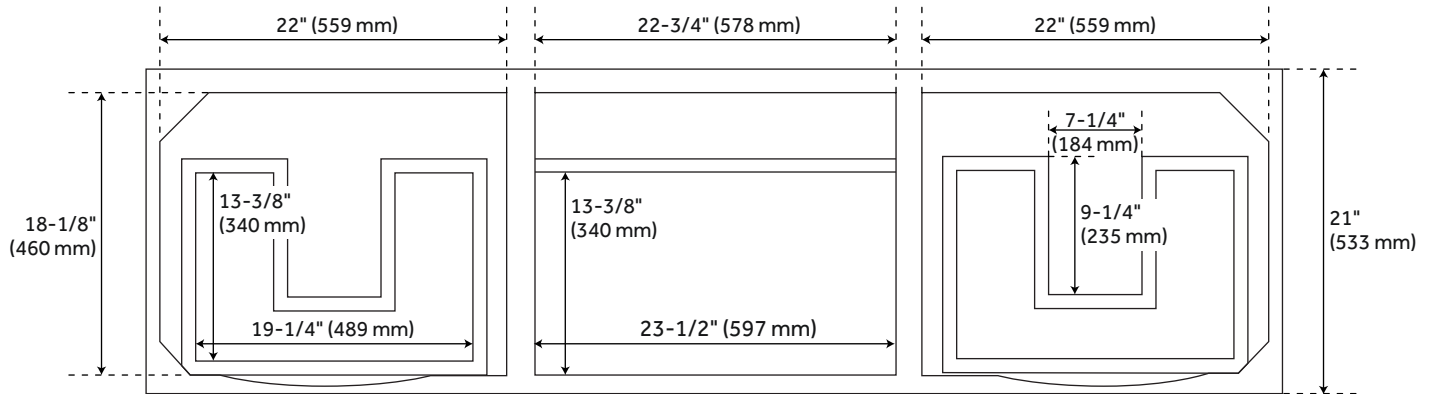

## ADDITIONAL FEATURES

- See Installation Instructions for directions to attach the vanity top and sink.
- All dimensions are ( $\pm 1/2$ ").

REVISED 6/20/2023

# 72" ROBERTSON DOUBLE CONSOLE VANITY - BLACK

All dimensions and specifications are nominal and may vary. Use actual products for accuracy in critical situations.