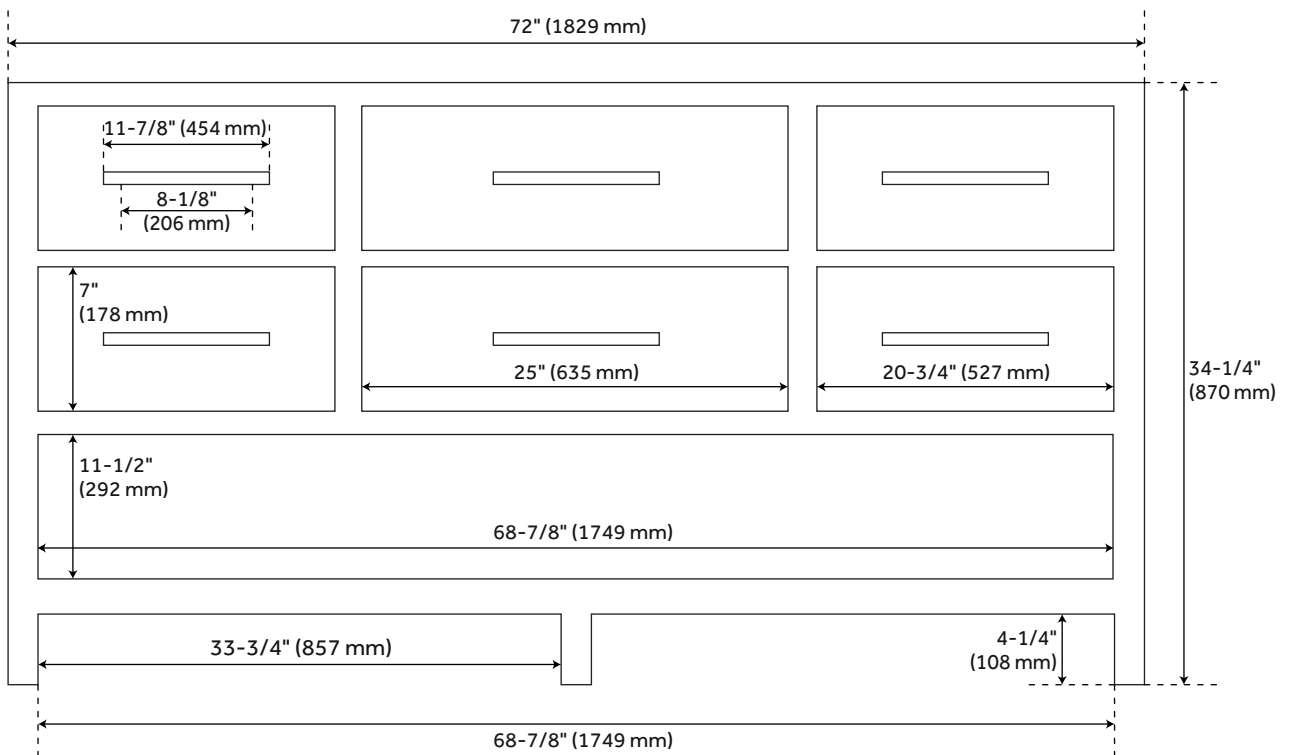

## ADDITIONAL FEATURES

- See Installation Instructions for directions to attach the vanity top and sink.
- All dimensions are ( $\pm 1/2$ ").

REVISED 6/20/2023

# 72" ROBERTSON DOUBLE CONSOLE VANITY - BLACK

All dimensions and specifications are nominal and may vary. Use actual products for accuracy in critical situations.