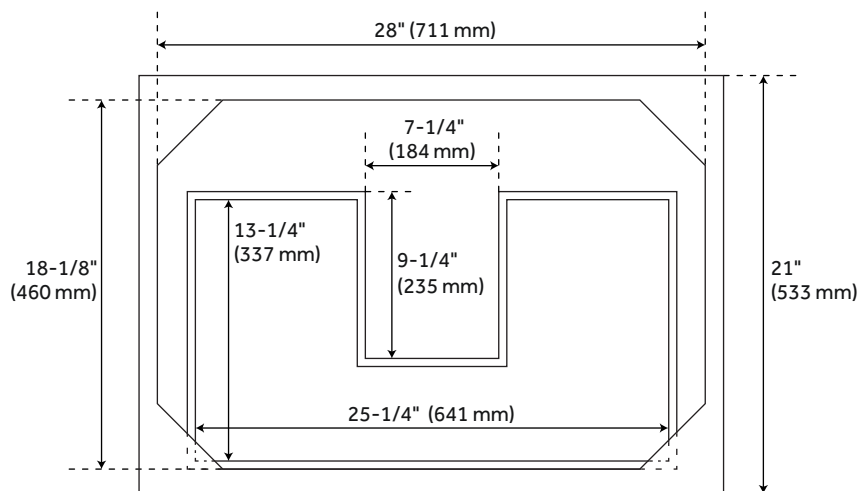

30" ROBERTSON CONSOLE VANITY - BLACK - VANITY CABINET ONLY

SKU: 457682
Code: SH457682

FEATURES

Installation Type: Freestanding
Features: Soft-Close Hinges
Product Finish: Black
Material: Mahogany
Number of Drawers: 1
Width: 30"
Height: 34-1/4"
Depth: 21"
Assembly Required: No
Number of Basins: 1
Vanity Top Options: No Top
Faucet Included: No
Vanity Top Material: No Top
Size: 30 in
Hardware Finish: Antique Brass
Built-In Adjusters: Yes
Sink Included: no
Vanity Top Included: no
Mirror Included: No

REVISED 6/20/2023

30" ROBERTSON CONSOLE VANITY - BLACK - VANITY CABINET ONLY

SKU: 457682
Code: SH457682

ADDITIONAL FEATURES

- See Installation Instructions for directions to attach the vanity top and sink.
- All dimensions are ($\pm 1/2$ ").

REVISED 6/20/2023

30" ROBERTSON CONSOLE VANITY - BLACK

All dimensions and specifications are nominal and may vary. Use actual products for accuracy in critical situations.