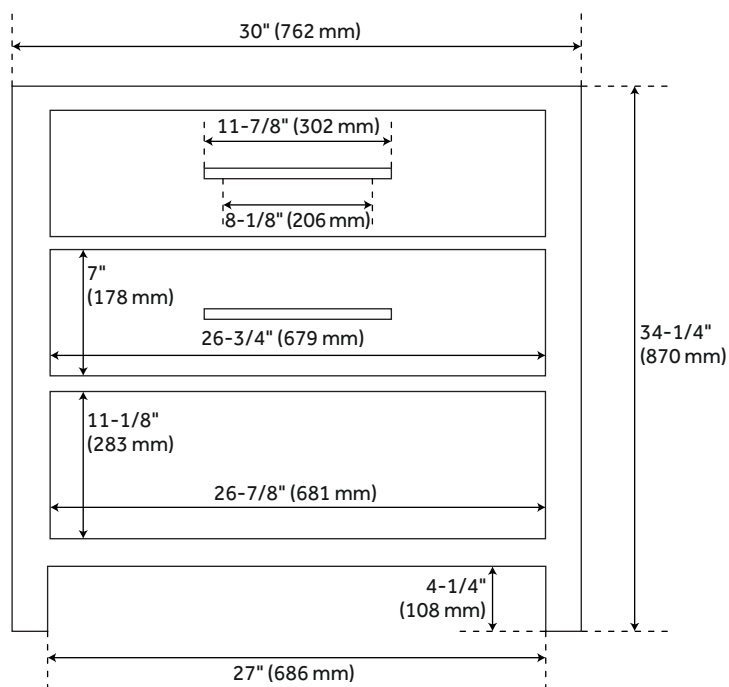

30" ROBERTSON CONSOLE VANITY - BLACK - VANITY CABINET ONLY

SKU: 457682
Code: SH457682

FEATURES

Installation Type: Freestanding
Features: Soft-Close Hinges
Product Finish: Black
Material: Mahogany
Number of Drawers: 1
Width: 30"
Height: 34-1/4"
Depth: 21"
Assembly Required: No
Number of Basins: 1
Vanity Top Options: No Top
Faucet Included: No
Vanity Top Material: No Top
Size: 30 in
Hardware Finish: Antique Brass
Built-In Adjusters: Yes
Sink Included: no
Vanity Top Included: no
Mirror Included: No

REVISED 6/20/2023

30" ROBERTSON CONSOLE VANITY - BLACK - VANITY CABINET ONLY

SKU: 457682
Code: SH457682

ADDITIONAL FEATURES

- See Installation Instructions for directions to attach the vanity top and sink.
- All dimensions are ($\pm 1/2$ ").

REVISED 6/20/2023

30" ROBERTSON CONSOLE VANITY - BLACK

All dimensions and specifications are nominal and may vary. Use actual products for accuracy in critical situations.