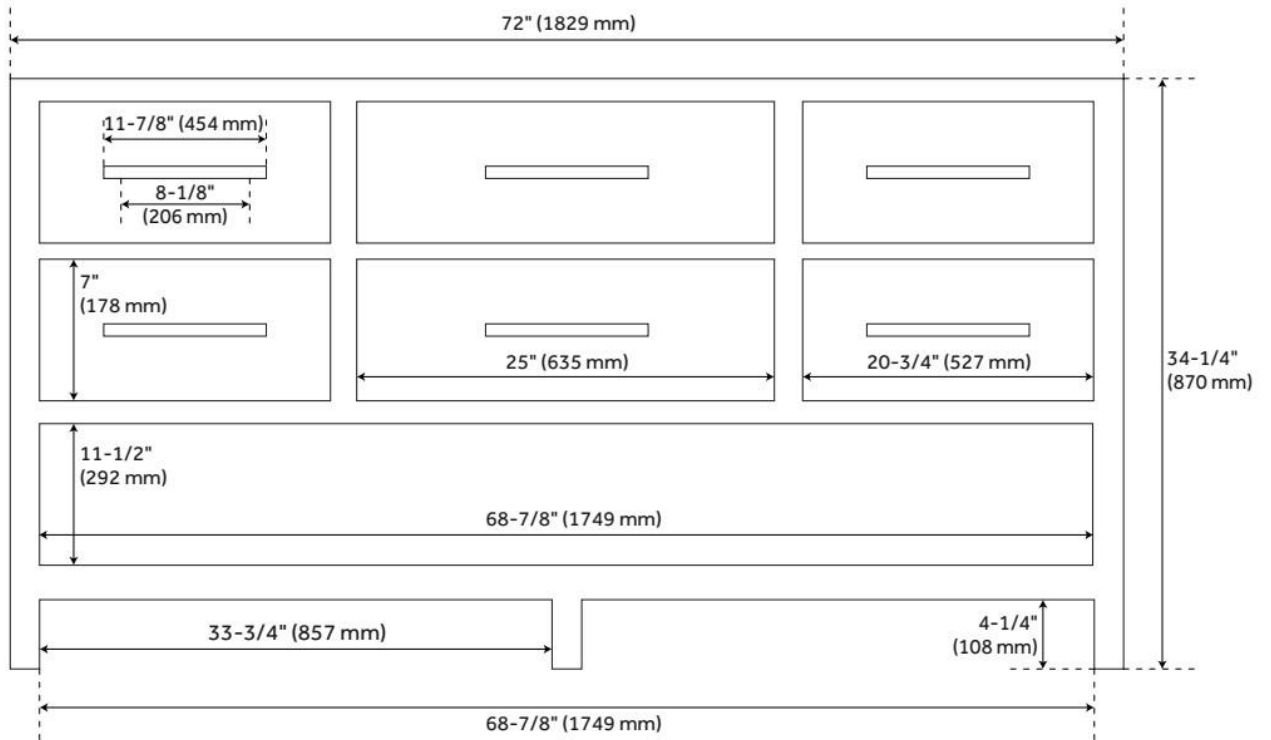

72" ROBERTSON DOUBLE CONSOLE VANITY FOR RECTANGULAR UNDERMOUNT SINKS - BRIGHT WHITE

SKU: 950902

Code: SH476336, SH476335, SH459513, SH459511, SH459512, SH459518, SH459519, SH459517, SH459090, SH459089

FEATURES

Material: Mahogany
Product Finish: Bright White
Number of Drawers: 4
Hardware Finish: Antique Brass
Built-In Adjusters: Yes

LISTED ID: 506894

ADDITIONAL FEATURES

- Granite is A-grade. Polished Carrara Marble is sourced from Italy.
- Each top is carved from a single piece of stone and will feature natural variations.
- Includes a matching backsplash and a pair of white porcelain sinks.
- See Installation Instructions for directions to attach the vanity top and sink.
- [Wood finish samples available.](#)

REVISED 7/31/2024

72" ROBERTSON DOUBLE CONSOLE VANITY FOR RECTANGULAR UNDERMOUNT SINKS - BRIGHT WHITE

SKU: 950902

Code: SH476336, SH476335, SH459513, SH459511, SH459512, SH459518, SH459519, SH459517, SH459090, SH459089