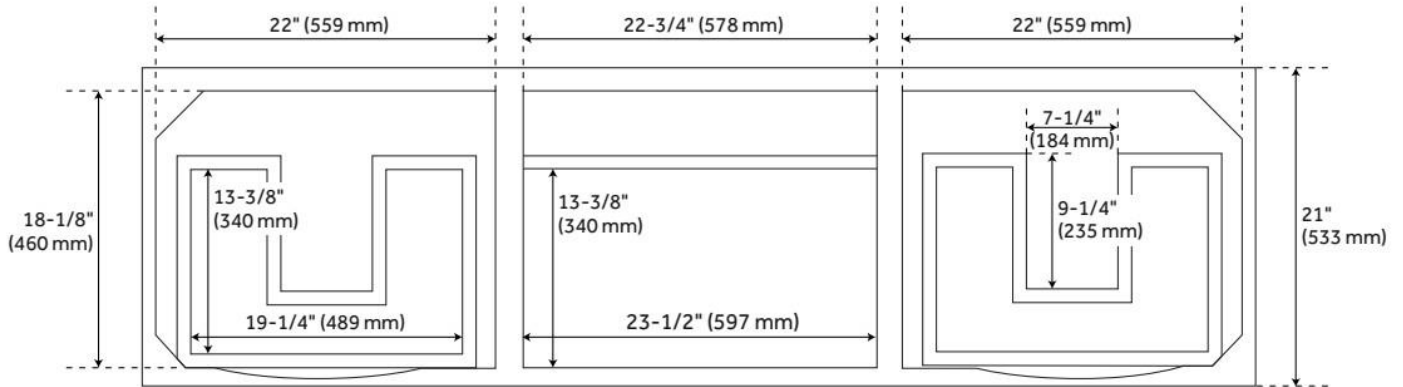

72" ROBERTSON DOUBLE CONSOLE VANITY FOR RECTANGULAR UNDERMOUNT SINKS - BRIGHT WHITE

SKU: 950902

Code: SH476336, SH476335, SH459513, SH459511, SH459512, SH459518, SH459519, SH459517, SH459090, SH459089

REVISED 7/31/2024