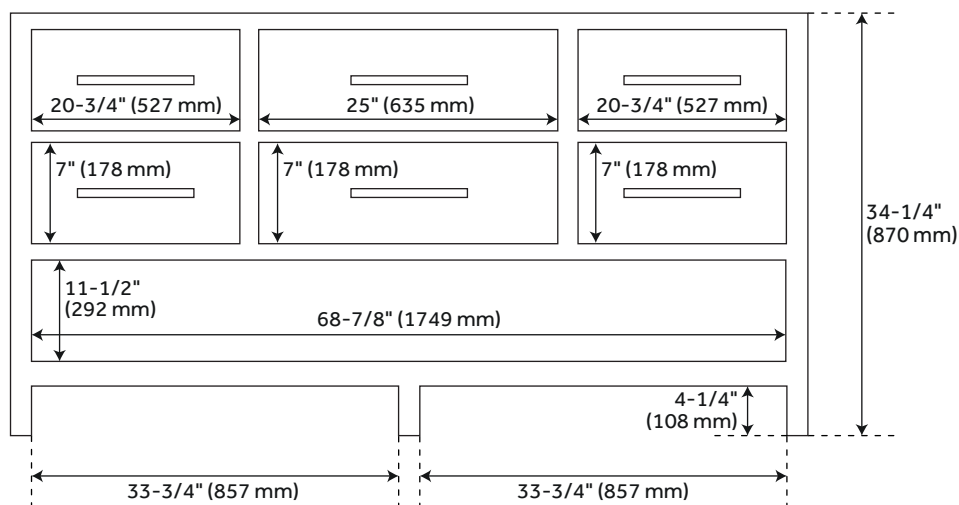

72" ROBERTSON

CONSOLE VANITY

SKU: 459051, 459052, 459053

FEATURES

- Material: Mahogany
- Installation Type: Freestanding
- Number of Basins: 2
- Number of Drawers: 4
- Features: Soft-Close Hinges
- Assembly Required: No
- Build-In Adjusters: Yes
- Hardware Finish: Antique Brass
- Faucet Included: No
- Vanity Top Included: Optional
- Vanity Top Thickness: 3cm

CONTENTS

72" VANITY PAGE 2

REVISED 02/08/2021

72" ROBERTSON

CONSOLE VANITY

SKU: 459051, 459052, 459053

FEATURES

- Width: 72"
- Depth: 21"
- Height: 34-1/4"
- Vanity Top Depth: 22"
- Vanity Top Width: 73"

PRODUCT IMAGE

All dimensions and specifications are nominal and may vary. Use actual products for accuracy in critical situations.

PAGE 2