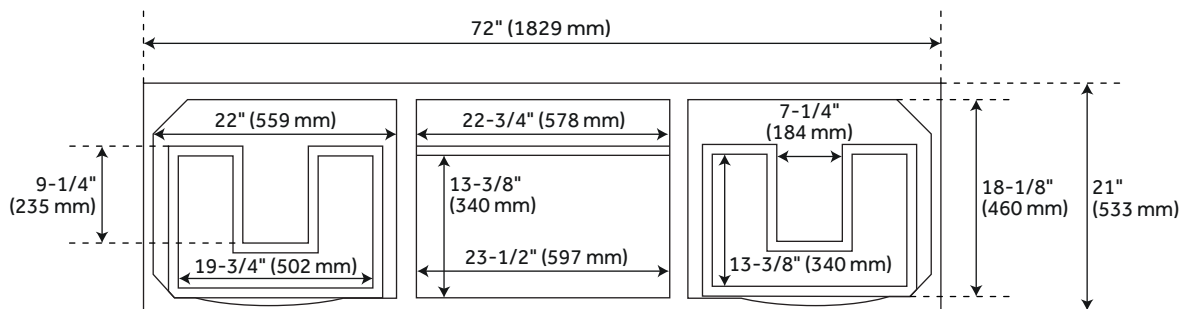

72" ROBERTSON

CONSOLE VANITY

SKU: 459051, 459052, 459053

FEATURES

- Material: Mahogany
- Installation Type: Freestanding
- Number of Basins: 2
- Number of Drawers: 4
- Features: Soft-Close Hinges
- Assembly Required: No
- Build-In Adjusters: Yes
- Hardware Finish: Antique Brass
- Faucet Included: No
- Vanity Top Included: Optional
- Vanity Top Thickness: 3cm

CONTENTS

72" VANITY PAGE 2

REVISED 02/08/2021

72" ROBERTSON

CONSOLE VANITY

SKU: 459051, 459052, 459053

FEATURES

- Width: 72"
- Depth: 21"
- Height: 34-1/4"
- Vanity Top Depth: 22"
- Vanity Top Width: 73"

PRODUCT IMAGE

All dimensions and specifications are nominal and may vary. Use actual products for accuracy in critical situations.

PAGE 2