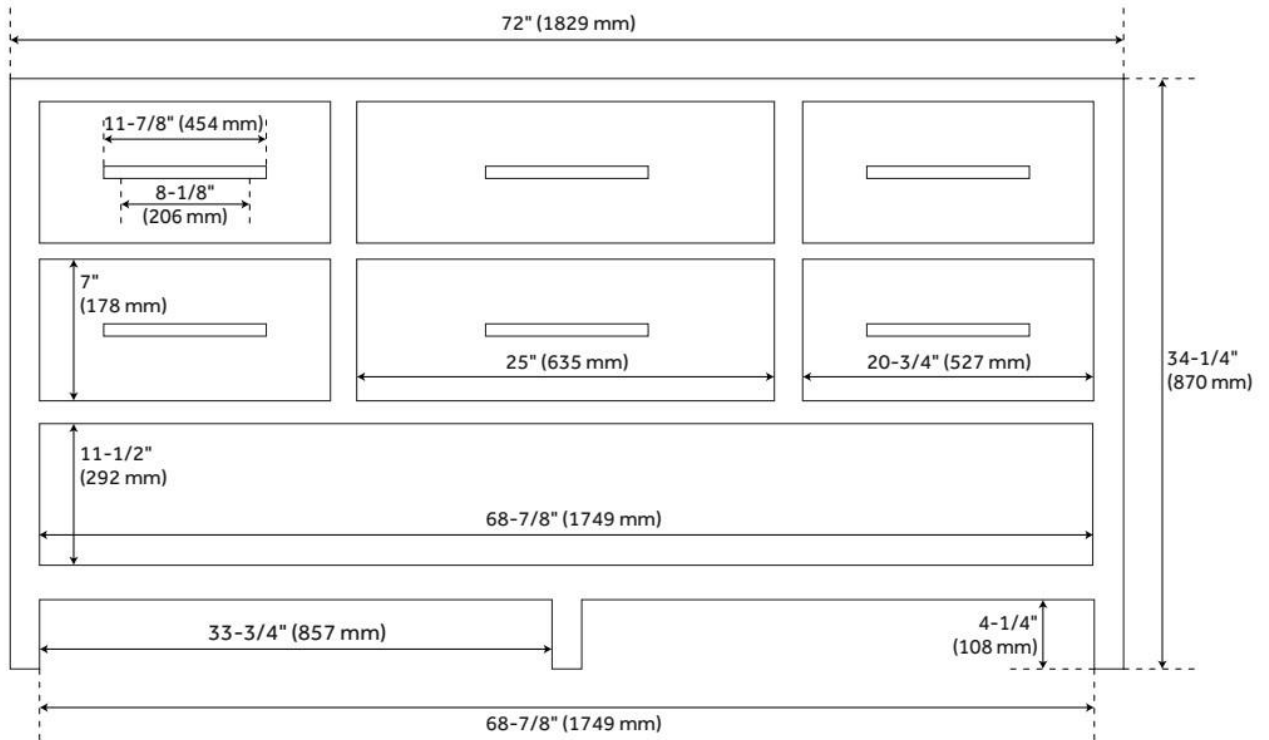

## ADDITIONAL FEATURES

- Granite is A-grade. Polished Carrara Marble is sourced from Italy.
- Each top is carved from a single piece of stone and will feature natural variations.
- Includes a matching backsplash and a pair of white porcelain sinks.
- See Installation Instructions for directions to attach the vanity top and sink.

# 72" ROBERTSON DOUBLE CONSOLE VANITY FOR RECTANGULAR UNDERMOUNT SINKS - MIDNIGHT

SKU: 950895

Code: SH476334, SH476333, SH459487, SH459485, SH459486, SH459492, SH459493, SH459491, SH459092, SH459091, SH559151