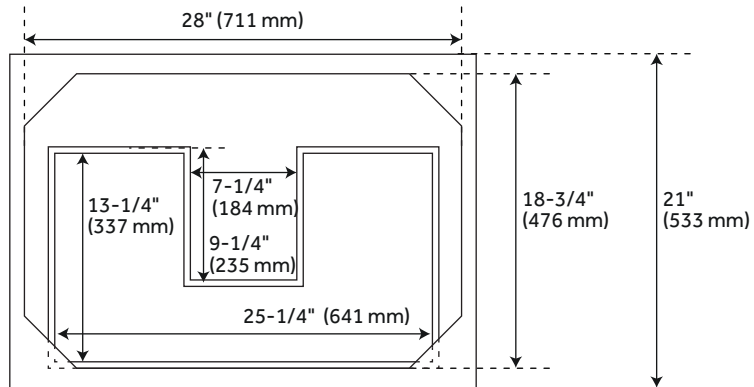

30" ROBERTSON

CONSOLE VANITY

SKU: 457682, 457683, 457684

FEATURES

- Material: Mahogany
- Installation Type: Freestanding
- Number of Basins: 1
- Number of Drawers: 1
- Soft-Close Hinges
- Build-In Adjusters: Yes
- Faucet Included: No
- Sink Included: Optional
- Vanity Top Included: Optional

CONTENTS

30" VANITY PAGE 2

REVISED 11/30/2020

30" ROBERTSON

CONSOLE VANITY

SKU: 457682, 457683, 457684

FEATURES

- Width: 30"
- Depth: 21"
- Height: 34-1/4"
- Vanity Top Depth: 22"
- Vanity Top Width: 31"