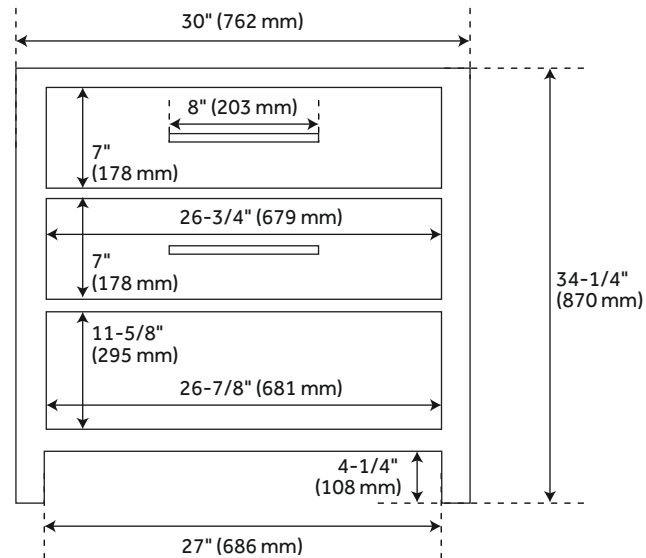

30" ROBERTSON

CONSOLE VANITY

SKU: 457682, 457683, 457684

FEATURES

- Material: Mahogany
- Installation Type: Freestanding
- Number of Basins: 1
- Number of Drawers: 1
- Soft-Close Hinges
- Build-In Adjusters: Yes
- Faucet Included: No
- Sink Included: Optional
- Vanity Top Included: Optional

CONTENTS

30" VANITY PAGE 2

REVISED 11/30/2020

30" ROBERTSON

CONSOLE VANITY

SKU: 457682, 457683, 457684

FEATURES

- Width: 30"
- Depth: 21"
- Height: 34-1/4"
- Vanity Top Depth: 22"
- Vanity Top Width: 31"

PRODUCT IMAGE