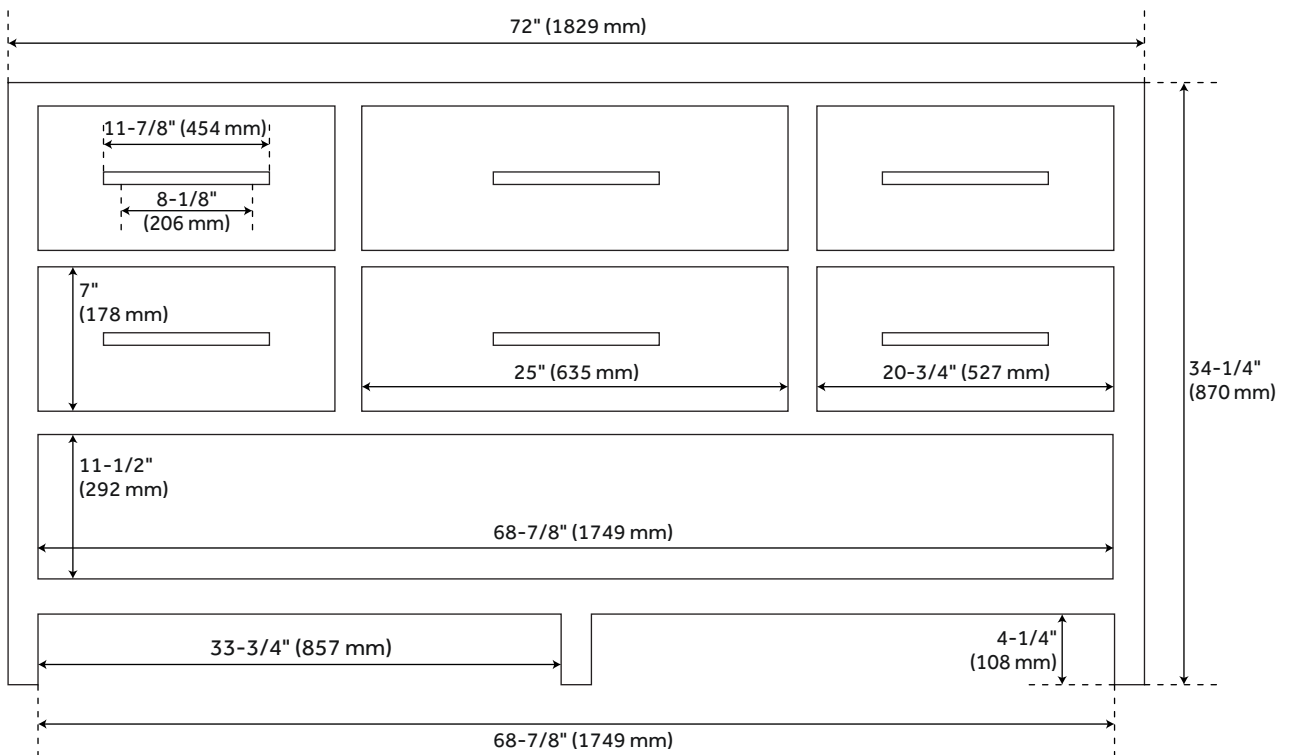

72" ROBERTSON DOUBLE CONSOLE VANITY FOR UNDERMOUNT SINKS - MIDNIGHT NAVY BLUE

SKU: 950893

Code: SH459480, SH459479, SH459477, SH459481, SH459482, SH459476, SH459095

FEATURES

Installation Type: Freestanding
Features: Matching Mirror;Soft-Close Hinges
Product Finish: Midnight Navy Blue
Material: Mahogany
Number of Drawers: 4
Width: 72"
Height: 34-1/4"
Depth: 21"
Assembly Required: No
Number of Basins: 2
Sink Installation: Undermount - Oval
Basin Length: 16"
Basin Width: 12-1/2"
Water Depth To Overflow: 5"
Fits Drain Hole Size: 1-1/2"
Faucet Included: No
Vanity Top Thickness: 3cm
Water Depth to Rim: 6"
Hardware Finish: Antique Brass
Built-In Adjusters: Yes
Sink Included: yes
Vanity Top Included: yes
Vanity Top Depth: 22"
Vanity Top Width: 73"
Mirror Included: No

REVISED 6/20/2023

72" ROBERTSON DOUBLE CONSOLE VANITY FOR UNDERMOUNT SINKS - MIDNIGHT NAVY BLUE

SKU: 950893

Code: SH459480, SH459479, SH459477, SH459481, SH459482, SH459476, SH459095

ADDITIONAL FEATURES

- Granite is A-grade. Polished Carrara Marble is sourced from Italy.
- Each top is carved from a single piece of stone and will feature natural variations.
- Includes a matching backsplash and a white porcelain sinks.
- See Installation Instructions for directions to attach the vanity top and sink.

REVISED 6/20/2023

72" ROBERTSON MAHOGANY DOUBLE CONSOLE VANITY - MIDNIGHT NAVY BLUE

All dimensions and specifications are nominal and may vary. Use actual products for accuracy in critical situations.