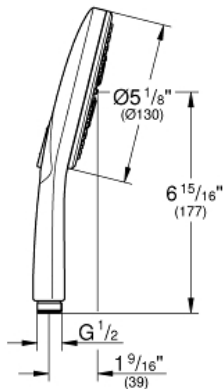

RAINSHOWER SMARTACTIVE
130
Hand Shower, 3 Sprays
MODEL # 26545000

Pure Freude
an Wasser

GROHE

Product Description:
RAINSHOWER SMARTACTIVE 130
Hand Shower, 3 Sprays

Standard Specification:

- 3 Sprays: Rain, Jet, ActiveMassage
- GROHE EcoJoy 1.75 gpm (6.6 l/min) flow limiter
- GROHE DreamSpray perfect spray pattern
- GROHE SmartTip showering spray selection via push of a ring
- GROHE StarLight chrome finish
- SpeedClean anti-lime system