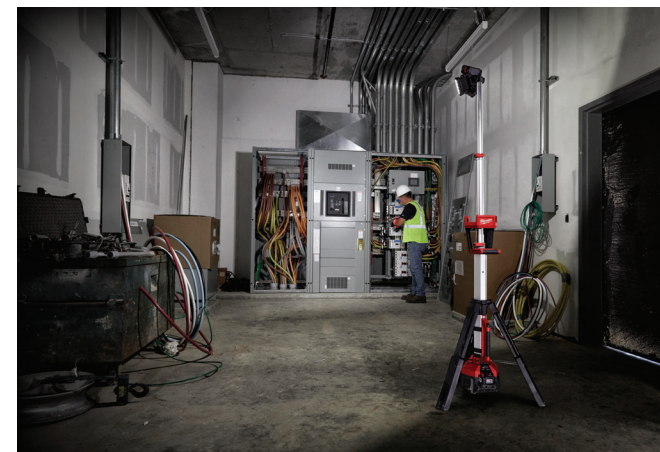

Battery and Charger Sold Separately

M18™ ROVER™ Flood Light

2361-20 Tool-Only

Specifications:

Lumens	1,500 / 780
Modes	High, Low
Water & Dust Rating	IP54
Hands Free	(1) EMT Hanger
Length / Weight	8.8" / 3.1 lbs

Battery and Charger Sold Separately

M18™ ROCKET™ Tower Light/Charger Kit

2135-21HD (2135-20 Tool-Only)

Specifications:

Lumens	3,000 / 1,700 / 900
Modes	High, Medium, Low
Water & Dust Rating	IP54
Powered By	M18™ or Corded
Head	(3) Independent Multi-Directional
Height	41.5" Collapsed, 7' Fully Extended
Weight	19.5 lbs