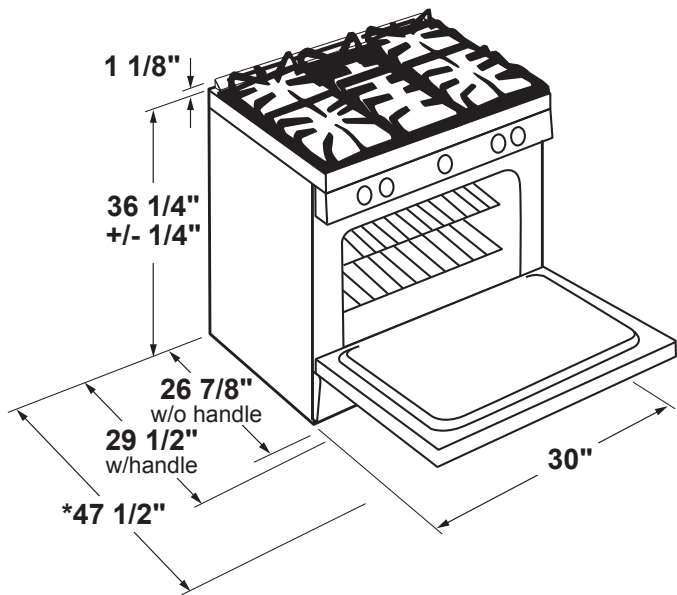

P2S930SELSS

GE Profile™ Series 30" Dual Fuel Slide-In Front Control Range with Warming Drawer

DIMENSIONS AND INSTALLATION INFORMATION (IN INCHES)

ELECTRICAL REQUIREMENTS: 240v/208v; 60Hz, 40A

INSTALLATION INFORMATION: Before installing, consult installation instructions packed with product for current dimensional data.

For all installations, install the required rear trim to back of range with 4 screws provided.

*Dimensions are referenced from the point at the back of the range that will contact the rear wall first.