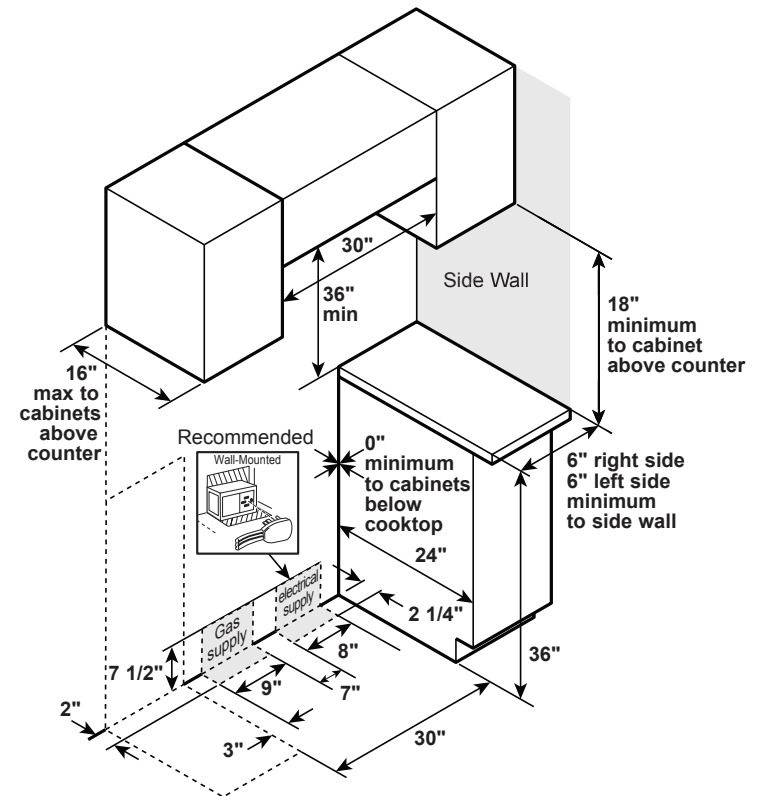

GAS PIPE AND ELECTRICAL OUTLET LOCATIONS

For answers to your Monogram, GE Café™ Series, GE Profile™ Series or GE Appliances product questions, visit our website at geappliances.com or call GE Answer Center® Service, 800.626.2000.