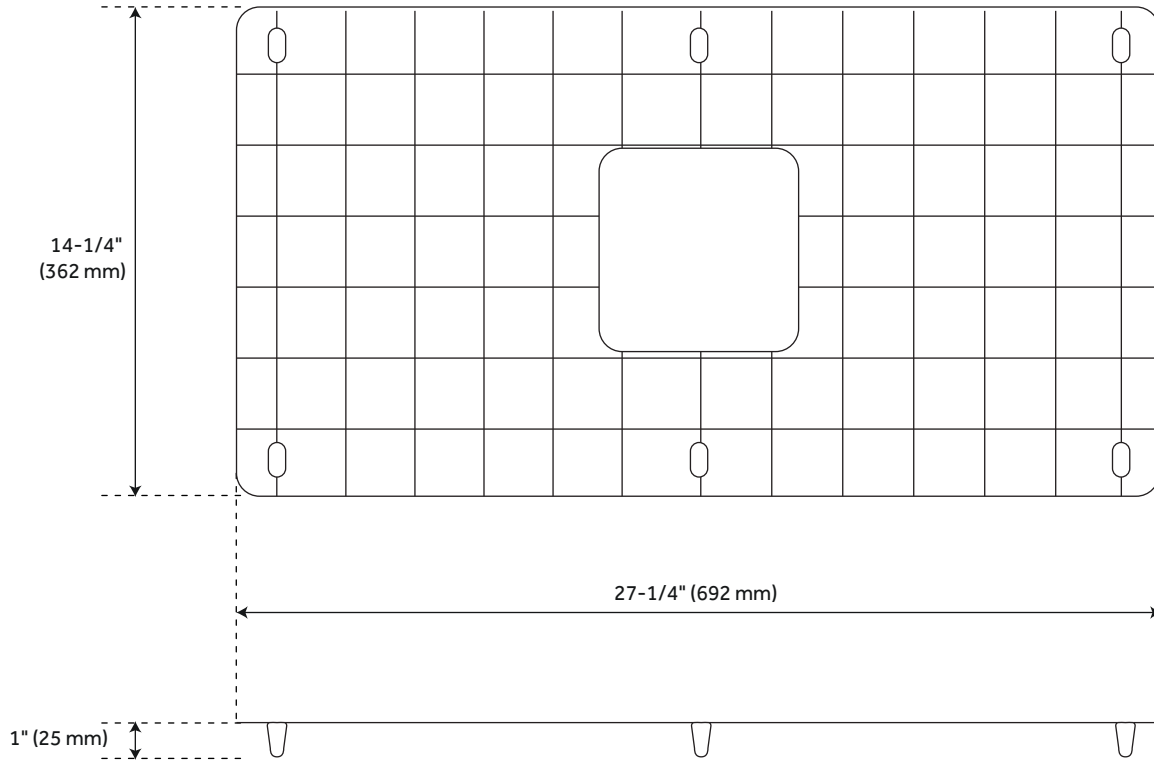

## CONTENTS

SINK GRID ..... PAGE 2

REVISED 07/08/2021

## FEATURES

- Length: 27-1/4"
- Width: 14-1/4"
- Height: 1"
- Weight: 2 Lbs.