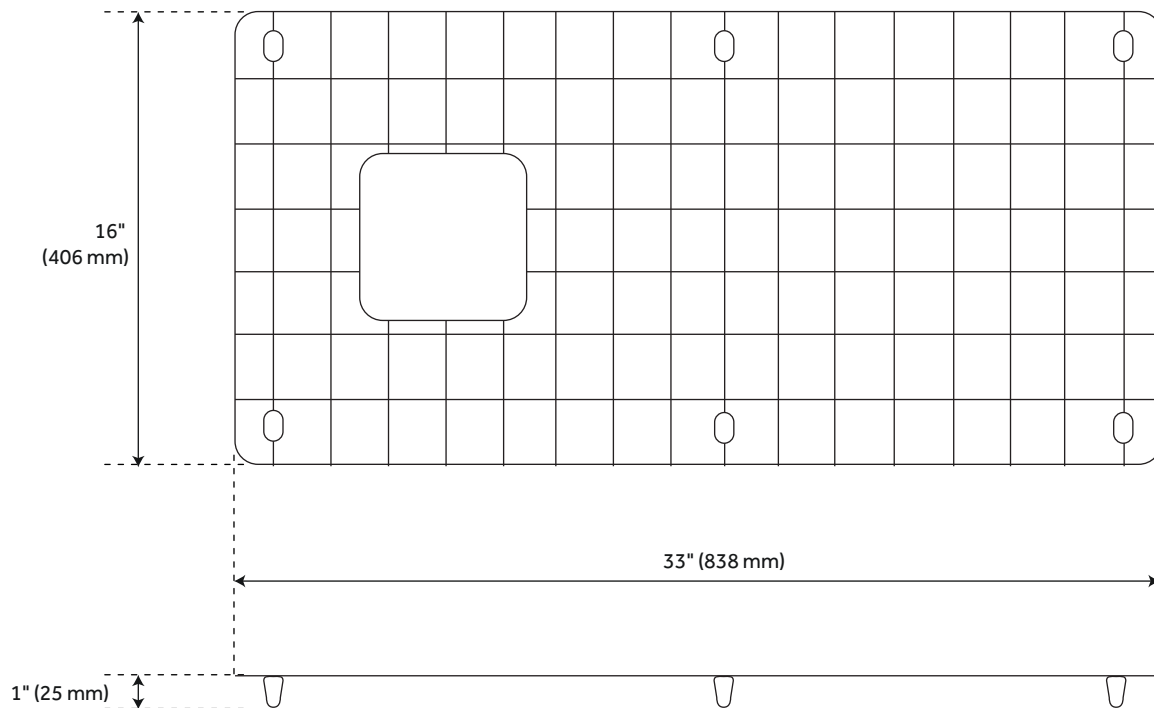

## CONTENTS

SINK GRID..... PAGE 2

REVISED 07/08/2021

## FEATURES

- Length: 33"
- Width: 16"
- Height: 1"
- Weight: 3 Lbs.