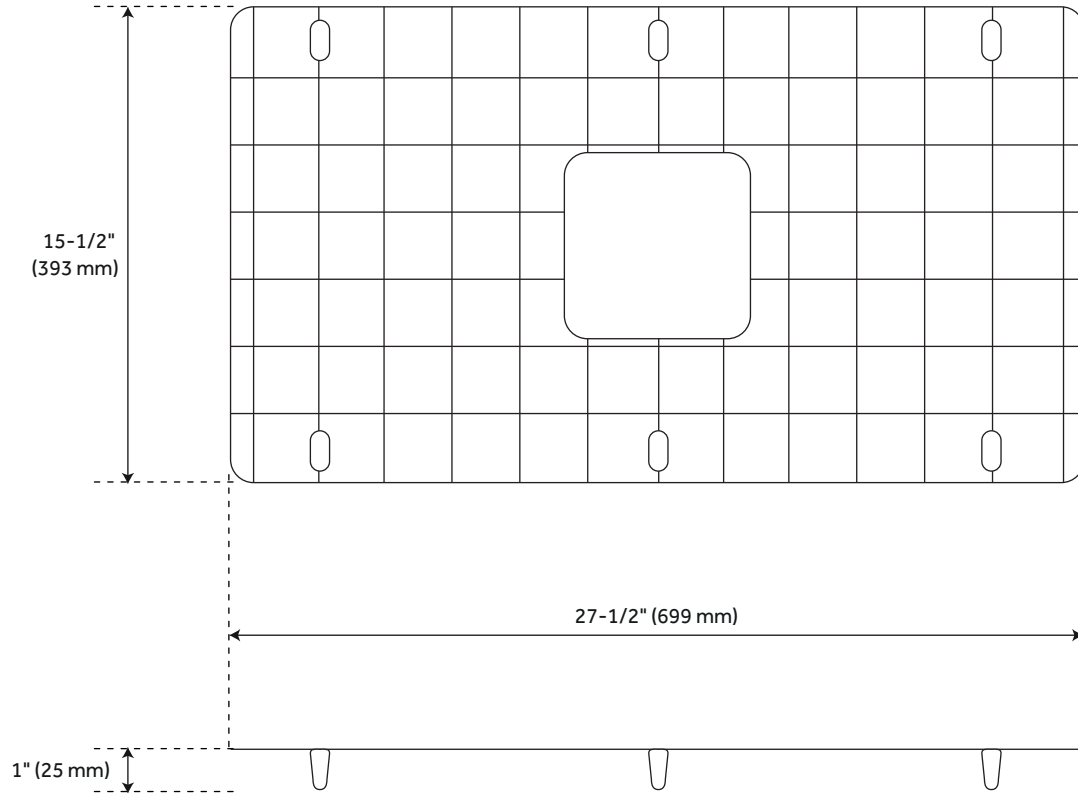

SINK GRID

FOR 30" FIRECLAY FARMHOUSE SINK

SKU: 476353

FEATURES

Material: Stainless Steel

CONTENTS

SINK GRID PAGE 2

REVISED 07/08/2021

SINK GRID

FOR 30" FIRECLAY FARMHOUSE SINK

SKU: 476353

FEATURES

Length: 27-1/2"

Width: 15-1/2"

Height: 1"

Weight: 2 Lbs.