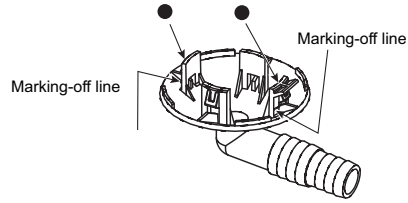

OPTIONAL PARTS

DRAIN SOCKET

Model	Parts No.
SUZ-KA09NA SUZ-KA12NA SUZ-KA15NA MUZ-GE09NA MUZ-GE12NA MUZ-GE15NA MUZ-FE09NA MUZ-FE12NA	MAC-860DS

Installing a Drain Socket

For Φ 1-5/8 (Φ 42) hole

Put the tab ● in the hole first, and then the tab ●.