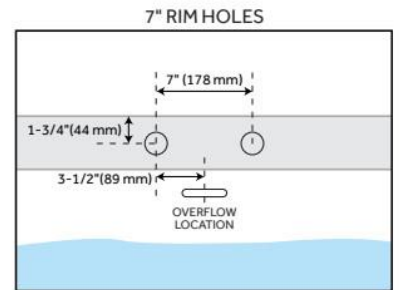

65" BOYCE ACRYLIC TUB - AIR MASSAGE

SKU: 925339-65-AIR

Code: SH456659, SH462674

REVISED 8/14/2024