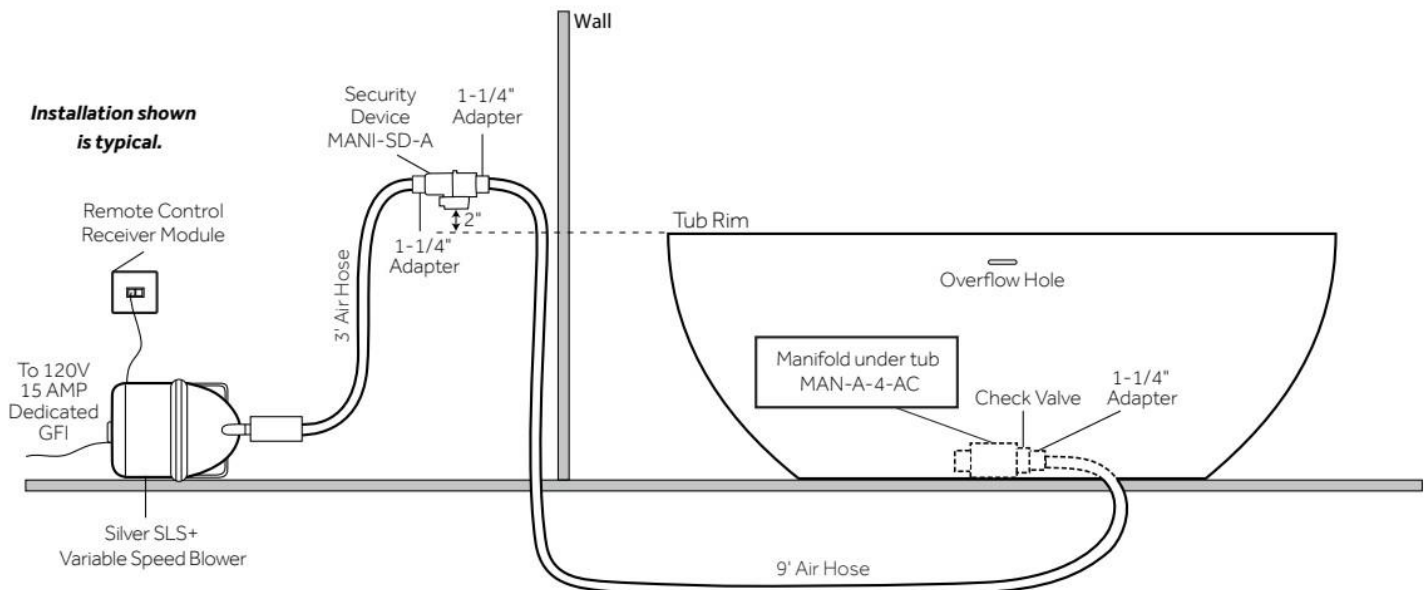

65" BOYCE ACRYLIC TUB - AIR MASSAGE

SKU: 925339-65-AIR

Code: SH456659, SH462674

COMPONENTS LIST

- BM-TWP BALL CHECK VALVE JETS
- MANI-SD-A SECURITY DEVICE
- MAN-A-4-AC MANIFOLD
- SILVER SLS+ VARIABLE SPEED BLOWER

INSTALLATION

Install blower behind a wall (with an access panel) or in a closet. Blower can also be installed under floor. Ensure the security device, MANI-DS-A, is at least:

- 2" Above the tub rim

Security device and hose can be mounted in wall

REMOTE CONTROL

- CG+/RTC-SENSOR-WP
- 12 – 15 YEAR BATTERY LIFE

INSIDE OF BATH

- (12) MAXI AIR JETS WITH 24 OPENINGS

REVISED 8/14/2024