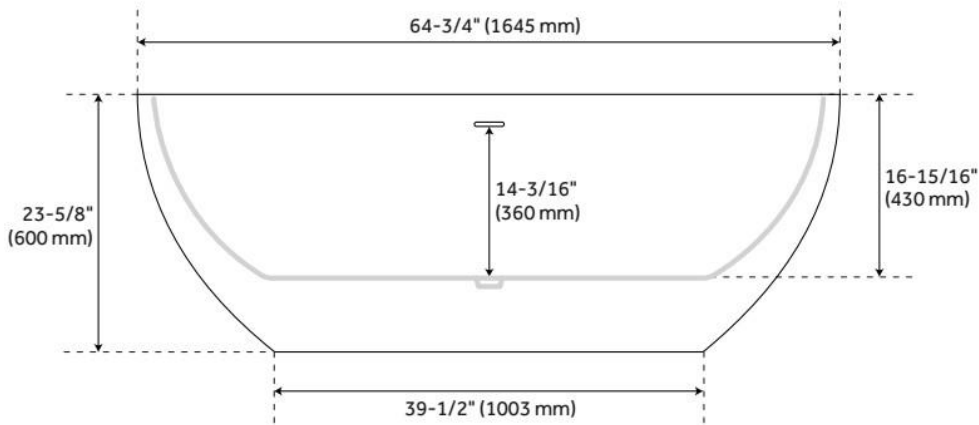

65" BOYCE ACRYLIC TUB - AIR MASSAGE

SKU: 925339-65-AIR

Code: SH456659, SH462674

REVISED 8/14/2024