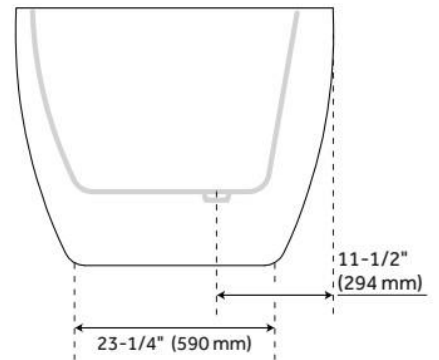

65" BOYCE ACRYLIC TUB - AIR MASSAGE

SKU: 925339-65-AIR

Code: SH456659, SH462674

REVISED 8/14/2024