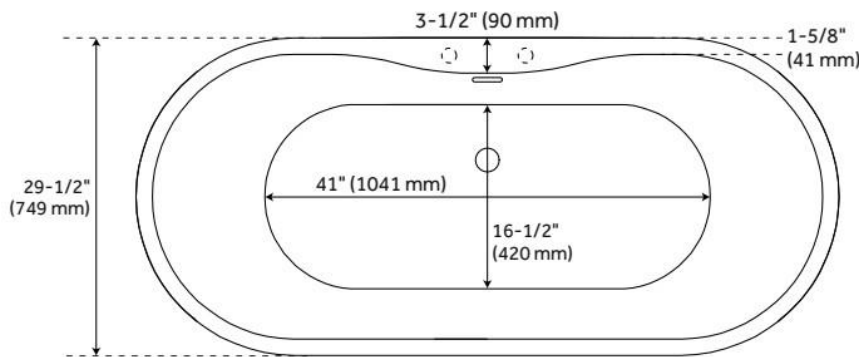

65" BOYCE ACRYLIC TUB - AIR MASSAGE

SKU: 925339-65-AIR

Code: SH456659, SH462674

REVISED 8/14/2024