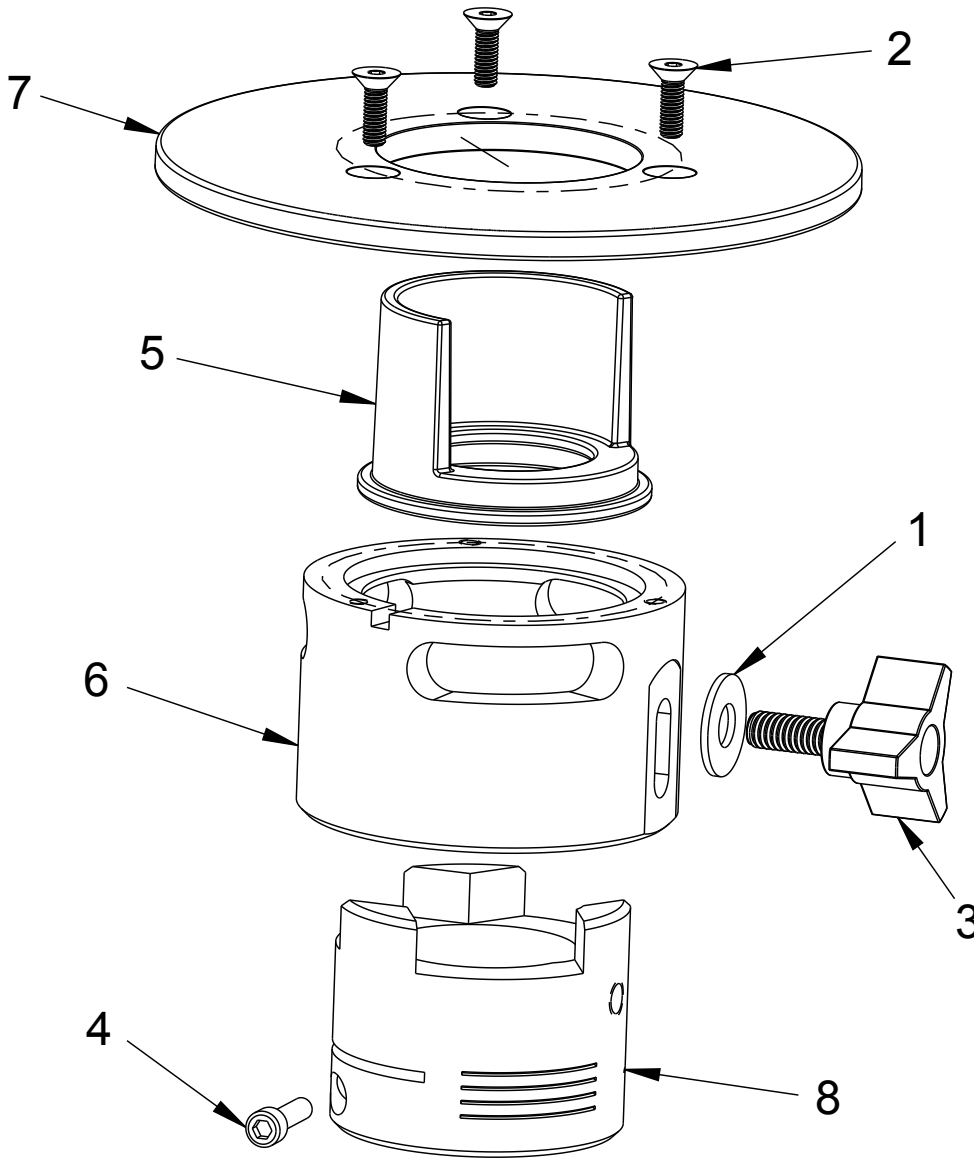

PIPE TOOLS & VISES
SINCE 1896

Cordless Portable Pipe Beveler Adapter Kits

Replacement Parts

Parts List

Ref.	04646 CPBBADP	04648 CPBDADP	04649 CPBMADP	Description	Qty.
1	30246	30246	30246	5/16 FLAT WASHER	1
2	35279	35279	35279	10-24 X 5/8" FHCS W/THIRD LOCK	3
3	35296	35296	35296	KNOB	1
4	35297	35297	35297	10-24 X 3/4" SHCS SCREW	1
5	44649	44649	44649	SHROUD	1
6	94641	94641	94641	ADJUSTING RING	1
7	94646	94646	94646	GUIDE PLATE	1
8	94640	94647	94645	ADAPTER COLLAR	1