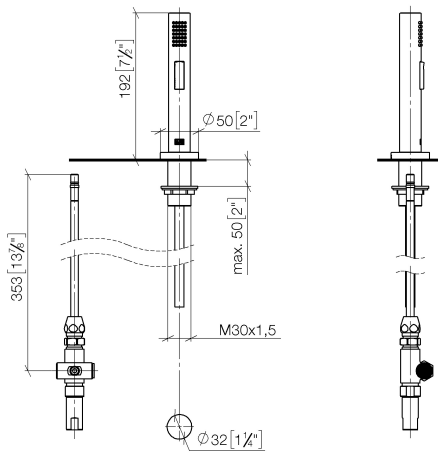

Kitchen - Elio

Side spray set - Dark Platinum matte

Article number: 27 721 970-99

- With round flange
- Spray mode
- Integrated diverter
- Total height 7-1/2"
- Side spray hole diameter 1-1/4"
- Fabric braided spray hose 59"
- Sprayface with descaling system
- lead-free
- Fittings group in compliance with DIN 4109: 1
- For combination with TARA ULTRA, TARA CLASSIC, TARA, ELIO and META.02 series
- Internal backflow preventer.
- Button has to be pressed while using.

Dark Platinum matte

Discontinued items available to order until 31.12.9999

Kitchen - Elio
Side spray set - Dark Platinum matte
Article number: 27 721 970-99

Dimensional drawing

mm [inches]

All dimensions in mm / inch = mm x 0,0394

Flow rate chart

Kitchen - Elio
Side spray set - Dark Platinum matte
Article number: 27 721 970-99

Other surface finishes

polished chrome
27 721 970-00

platinum matte
27 721 970-06

platinum
27 721 970-08

Brushed Durabronze
27 721 970-28

Kitchen - Elio
 Side spray set - Dark Platinum matte
 Article number: 27 721 970-99

Spare parts list

Number	Item Number	Designation	Number of units
1	04 24 02 046 01-07	pipe	1
2	04 23 30 040 00-99	threaded connector	1
3	09 24 03 168 10 90	nipple	1
4	09 14 20 002 90	seal	1
5	04 17 09 046 10 90	diverter	1
6	09 24 04 112 10 90	nipple	1
7	09 14 10 033 90	seal	1
8	04 21 10 031 10 90	diverter	1
9	04 21 02 006 00 92	cap	1
10	09 23 01 039 90	sieve	3
11	04 24 03 241 00 90	nipple	1
12	09 14 20 019 90	seal	1
13	04 30 11 038 66 90	fixing set	1
14	09 30 01 285-99	rosette	1
15	09 18 40 085 90	sleeve	1
16	04 30 02 062 00-99	hose	1
17	04 12 11 158 00-99	shower	1