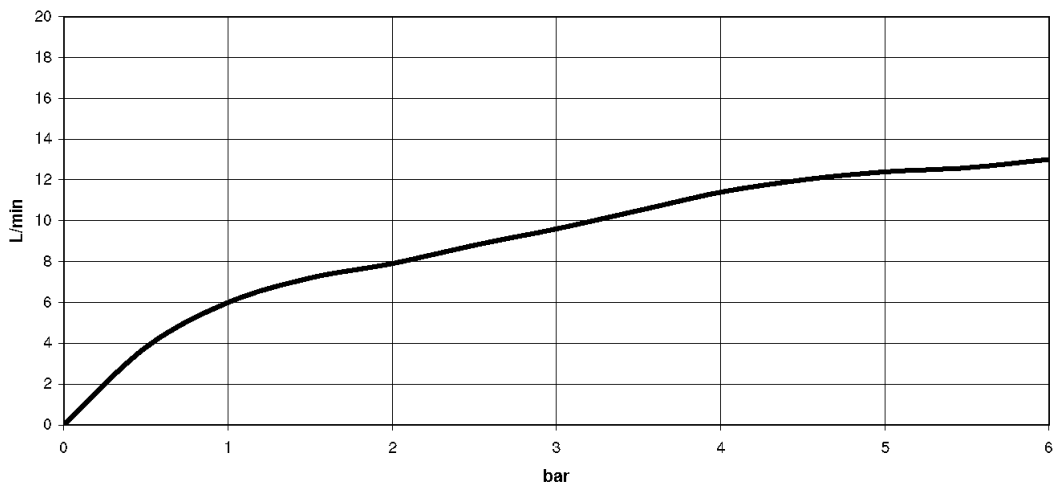

Flow rate chart