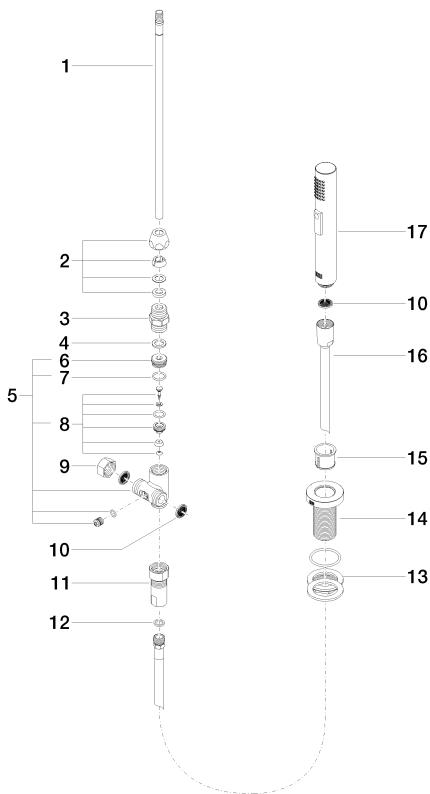

Kitchen - Elio

Side spray set - Dark Platinum matte

Article number: 27 721 970-99

- With round flange
- Spray mode
- Integrated diverter
- Total height 7-1/2"
- Side spray hole diameter 1-1/4"
- Fabric braided spray hose 59"
- Sprayface with descaling system
- lead-free
- Fittings group in compliance with DIN 4109: 1
- For combination with TARA ULTRA, TARA CLASSIC, TARA, ELIO and META.02 series
- Internal backflow preventer.
- Button has to be pressed while using.

Dark Platinum matte

Discontinued items available to order until 31.12.9999

Kitchen - Elio
Side spray set - Dark Platinum matte
Article number: 27 721 970-99

Dimensional drawing

mm [inches]

All dimensions in mm / inch = mm x 0,0394

Flow rate chart

Kitchen - Elio
Side spray set - Dark Platinum matte
Article number: 27 721 970-99

Other surface finishes

polished chrome
27 721 970-00

platinum matte
27 721 970-06

platinum
27 721 970-08

Brushed Durabronze
27 721 970-28

Kitchen - Elio
 Side spray set - Dark Platinum matte
 Article number: 27 721 970-99

Spare parts list

Number	Item Number	Designation	Number of units
1	04 24 02 046 01-07	pipe	1
2	04 23 30 040 00-99	threaded connector	1
3	09 24 03 168 10 90	nipple	1
4	09 14 20 002 90	seal	1
5	04 17 09 046 10 90	diverter	1
6	09 24 04 112 10 90	nipple	1
7	09 14 10 033 90	seal	1
8	04 21 10 031 10 90	diverter	1
9	04 21 02 006 00 92	cap	1
10	09 23 01 039 90	sieve	3
11	04 24 03 241 00 90	nipple	1
12	09 14 20 019 90	seal	1
13	04 30 11 038 66 90	fixing set	1
14	09 30 01 285-99	rosette	1
15	09 18 40 085 90	sleeve	1
16	04 30 02 062 00-99	hose	1
17	04 12 11 158 00-99	shower	1