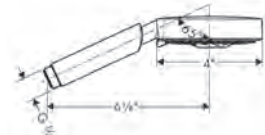

Raindance® Handshowers

Raindance S Handshower 100 3-Jet, 2.5 GPM

- 65 no-clog spray channels
- Spray modes: RainAir, BalanceAir, Whirl
- Flow: 2.5 GPM (9.5 L/Min)

chrome	28504001	193
brushed nickel	28504821	245
polished nickel	28504831	235

EcoRight Version

· Raindance S Handshower 100 3-Jet, 2.0 GPM

chrome	04341000	193
brushed nickel	04341820	245