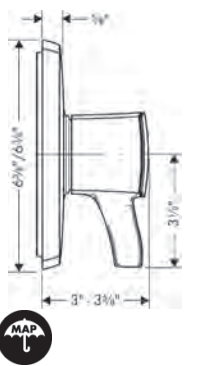

Ecostat Classic Pressure Balance Trim, Square
· Flow: 5.44 GPM (20.6 L/Min)
· Integrated bypass for use with diverter tub spouts
· Temperature and on/off control for 1 outlet

chrome	15769001	216
brushed nickel	15769821	274
matte black*	15769671	274
polished nickel	15769831	264
brushed bronze*	15769141	274
rubbed bronze	15769921	274

Required Parts

· Rough, iBox Universal Plus with Service Stops, 3/4"	01850181	169