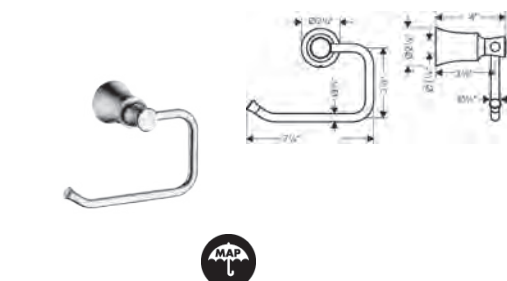

Joleena Toilet Paper Holder
· Wall-mounted
· Metal holder

chrome	04787000	61
brushed nickel	04787820	77
matte black	04787670	77
polished nickel	04787830	74

Joleena