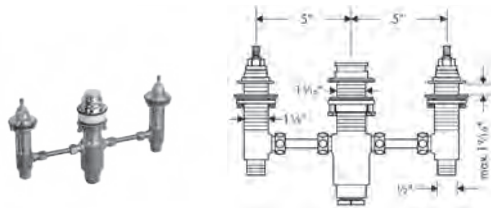

Rough, 3-Hole Roman Tub Set

- 1/2" NPT
- 90° ceramic valves

	06607000	273