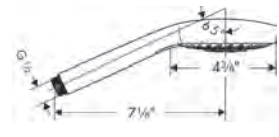

Croma® Handshowers

Croma Select E Handshower 110 3-Jet, 1.75 GPM
· Select button for comfortable alternation of spray modes
· 121 no-clog spray channels
· Spray modes: SoftRain, IntenseRain, Pulsating Massage
· Flow: 1.75 GPM (6.6 L/Min)
· Easy-to-clean white spray face

white/chrome	04723400	130
brushed nickel	04723820	165