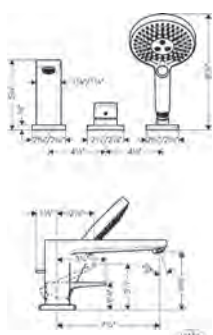

Metropol 3-Hole Roman Tub Set Trim with Lever Handle and 1.75 GPM Handshower
· Flow: 5.81 GPM (22 L/Min)
· Ceramic cartridge
· Integrated double backflow prevention

Finish	Part No.	List $
chrome	32556001	766
brushed nickel	32556821	973

Includes
· Raindance Select S Handshower
120 3-Jet PowderRain, 1.75 GPM (# 26036XXX)

Required Parts
· Rough, 3-Hole Roman Tub Set with Single Handle 13439181 273

Metropol

* New Finish