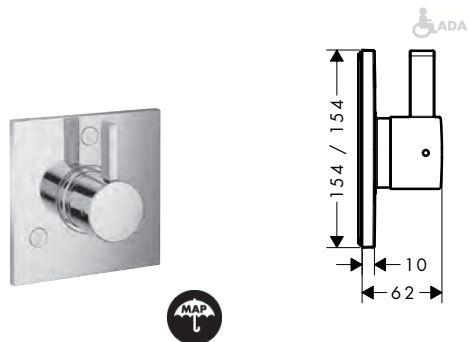

**Required Parts**

· Rough, iBox Universal Plus with Service Stops, 3/4"	01850181	169
---	----------	-----

**New finishes available Spring 2021**

**Ecostat Diverter Trim Square Trio/Quattro**  
 · Handle, Sleeve, Escutcheon