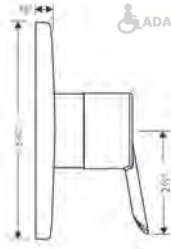

Shower Trims

Commercial Trims

Finish   **Part No.**   **List $**

Commercial Pressure Balance Trim S

- Flow: 5.44 GPM (20.6 L/Min)
- Integrated bypass for use with diverter tub spouts
- Temperature and on/off control for 1 outlet

chrome   04441000   196
brushed nickel   04441820   249

Required Parts

- Rough, iBox Universal Plus with Service Stops, 3/4"

01850181   169