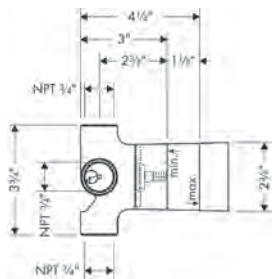

Rough, Trio 2-Way Diverter without Shut-Off, 3/4"

- 1 inlet, 2 outlets
- 3/4" NPT
- Requires volume control
- Flow: 17 GPM (65.0 L/Min)
- Ceramic cartridge

15984181	211