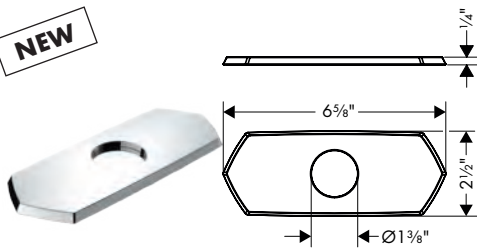

Bathroom and Shower Accessories

Finish Part No. List $

NEW

Locarno Base Plate for Single-Hole Bathroom Faucets
· Metal
· Purpose of use: for concealing basin holes

chrome	04819000	40
brushed nickel	04819820	51
matte black	04819670	51
polished nickel	04819830	49
brushed gold optic	04819250	51

Available Winter/Spring 2021

NEW