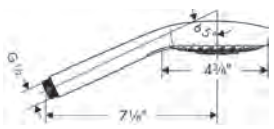

Croma Select E Handshower 110 3-Jet, 2.5 GPM

- Select button for comfortable alternation of spray modes
- 121 no-clog spray channels
- Spray modes: SoftRain, IntenseRain, Pulsating Massage
- Flow: 2.5 GPM (9.5 L/Min)
- Easy-to-clean white spray face

white/chrome
brushed nickel

04948000
04948820

130
165

EcoRight Version

- Croma Select E Handshower 110 3-Jet, 1.75 GPM
- Croma Select E Handshower 110 3-Jet, 2.0 GPM

white/chrome
brushed nickel
white/chrome
brushed nickel

04723400
04723820
26811401
26811821

130
165
130
165

2.5 GPM Version Available Spring 2021

Metris