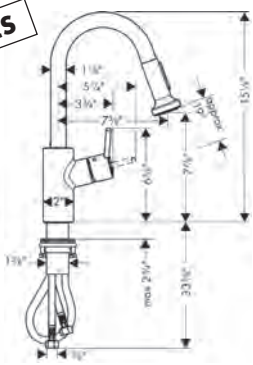

Talis S² HighArc Kitchen Faucet, 1-Spray Pull-Down, 1.75 GPM

- Swivel range 150°
- Aerated spray
- MagFit magnetic sprayhead docking
- Single-hole installation
- Flow: 1.75 GPM (6.6 L/Min)
- Ceramic cartridge
- 3/8" connections
- Integrated double backflow prevention

chrome	14872001	527
steel optic	14872801	669
brushed gold optic*	14872251	669
brushed black chrome*	14872341	669

NEW FINISHES