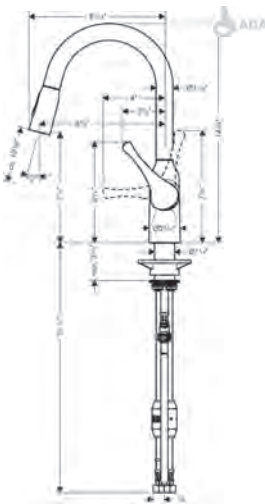

**NEW FINISHES**

**Allegro N Prep Kitchen Faucet, 2-Spray Pull-Down, 1.75 GPM**

- Swivel range 360°
- Laminar and needle spray
- Toggle spray diverter
- MagFit magnetic sprayhead docking
- Single-hole installation
- Flow: 1.75 GPM (6.6 L/Min)
- Ceramic cartridge
- 3/8" hoses
- Integrated double backflow prevention