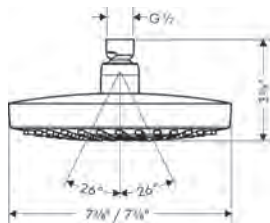

2.5 GPM Version Available Spring 2021

NEW

Croma Select E Showerhead 180 2-Jet, 2.5 GPM

- 147 no-clog spray channels
- Spray modes: Rain, IntenseRain
- Flow: 2.5 GPM (9.5 L/Min)
- Select button for comfortable alternation of spray modes
- Fully-finished matching spray face

chrome	04925001	299
white/chrome	04925401	299
brushed nickel	04925821	380

EcoRight Versions

- Croma Select E Showerhead 180 2-Jet, 1.5 GPM (Avail. Spring 2021)

chrome	26817001	299
brushed nickel	26817821	380

- Croma Select E Showerhead 180 2-Jet, 1.8 GPM

chrome	04387000	299
white/chrome	04387400	299
brushed nickel	04387820	380

- Croma Select E Showerhead 180 2-Jet, 2.0 GPM

chrome	26528001	299
white/chrome	26528401	299
brushed nickel	26528821	380

2.5 GPM Version Available Spring 2021