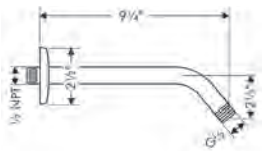

NEW

Showerarm Standard 9"

- Brass
- 1/2" NPT
- Escutcheon, Showerarm

chrome	04186003	80
brushed nickel	04186823	102
polished nickel	04186833	98
rubbed bronze	04186923	102