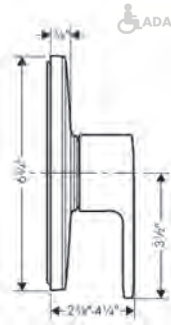

#### Required Parts

- Rough, iBox Universal Plus with Service Stops, 3/4"

01850181      169