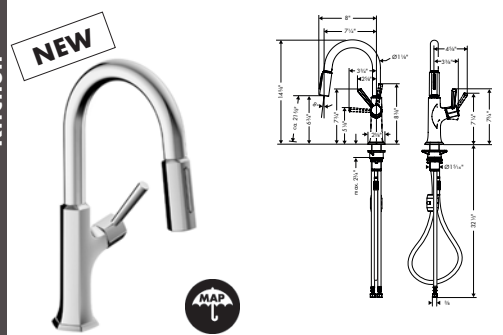

Kitchen

Locarno Prep Kitchen Faucet, 2-Spray Pull-Down, 1.75 GPM

- Swivel range 150°
- Aerated and Shower spray
- Toggle spray diverter
- QuickConnect hose
- Single-hole installation
- Flow: 1.5 GPM (5.7 L/Min)
- Ceramic cartridge
- 3/8" hoses
- Integrated double backflow prevention
- Suitable for continuous flow water heaters

chrome	04853000	535
steel optic	04853800	680
matte black	04853670	680
polished nickel	04853830	653
brushed gold optic	04853250	680

Available Winter/Spring 2021