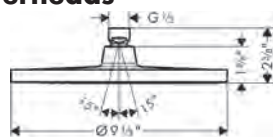

Crometta® Showerheads

Crometta S Showerhead 240 1-Jet, 1.75 GPM

- 180 no-clog spray channels
- Spray modes: Rain
- Flow: 1.75 GPM (6.6 L/Min)
- Fully-finished matching spray face

chrome	26918001	199
brushed nickel	26918821	253

EcoRight Version

- Crometta S Showerhead 240 1-Jet, 2.0 GPM

chrome	26724001	199
brushed nickel	26724821	253

1.75 GPM Version Available Spring 2021