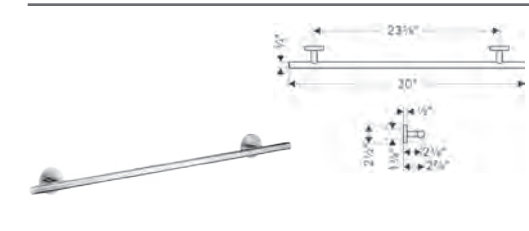

Logis Towel Bar, 24"

- Brass
- Wall-mounted
- Metal holder

chrome
brushed nickel

40516000
40516820

131
166