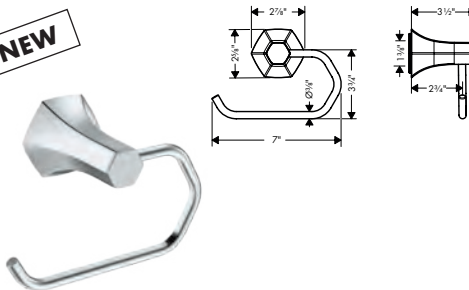

Locarno Toilet Paper Holder
· Brass
· Wall-mounted
· Metal holder

chrome	04837000	110
brushed nickel	04837820	140
matte black	04837670	140
polished nickel	04837830	134
brushed gold optic	04837250	140

Available Winter/Spring 2021

NEW