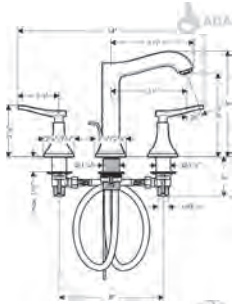

Metropol Classic Widespread Faucet 160 with Lever Handles and Pop-Up Drain, 1.2 GPM

- Aerated spray
- Flow: 1.2 GPM (4.5 L/Min)
- 90° ceramic valves
- Includes pop-up drain

chrome	31331001	706
brushed nickel	31331821	897
matte black*	31331671	897
polished nickel*	31331831	861
brushed bronze*	31331141	897

NEW FINISHES