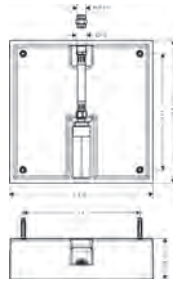

Raindance E Rough, Showerhead 400 Square 1-Jet

- 1/2" NPT

26254181   117