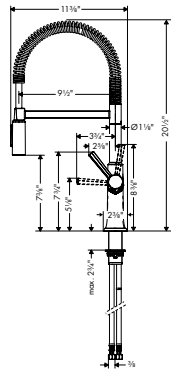

Kitchen

NEW

Locarno Semi-Pro Kitchen Faucet, 2-Spray Pull-Out, 1.75 GPM

- Swivel range 360°
- Aerated and Shower spray
- Toggle spray diverter
- MagFit magnetic sprayhead docking
- QuickConnect hose
- Single-hole installation
- Flow: 1.75 GPM (6.6 L/Min)
- Ceramic cartridge
- 3/8" hoses
- Integrated double backflow prevention

Finish	Part No.	List $
chrome	04851000	620
matte black	04851670	787
steel optic	04851800	787
polished nickel	04851830	756
brushed gold optic	04851250	787

Available Winter/Spring 2021

NEW