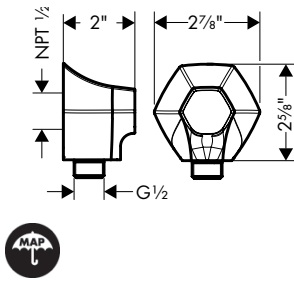

Locarno FixFit Wall Outlet with Check Valves

- 1/2" NPT

chrome	04839000	98
brushed nickel	04839820	124
matte black	04839670	124
polished nickel	04839830	120
brushed gold optic	04839250	124

Available Winter/Spring 2021