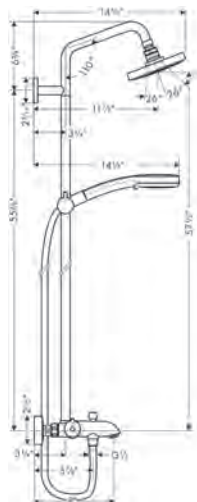

Finish Part No. List $

Croma Showerpipe 150 1-Jet with Tub Filler, 2.0 GPM

- Outlets may not be operated simultaneously
- Shower outlet flow: 2.0 GPM (7.6 L/min)
- Tub spout flow: 5.0 GPM
- Anti-scald 100° safety stop
- Integrated volume control/diverter for 2 functions
- Exposed installation
- Height-adjustable hand shower holder
- Thermostatic cartridge
- Built-in service stops

Includes

- Raindance S Showerhead 150 1-Jet, 2.0 GPM (# 04342XXX)
- Croma 100 Handshower E 3-Jet, 1.8 GPM (# 04752XXX)
- Handshower Hose Techniflex, 63" (# 28276XXX)

Required Parts

- Showerpipe Basic Set

chrome 27143001 1,226
brushed nickel 27143821 1,557