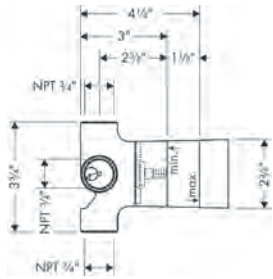

Rough, Quattro 3-Way Diverter, 3/4"

- 1 inlet, 3 outlets
- 3/4" NPT
- Requires volume control
- Flow: 17 GPM (65.0 L/Min)
- Ceramic cartridge

15930181	265

Alternate Version

- Rough, Quattro Green 3-Way Diverter (no shared function), 3/4"

15936181	265