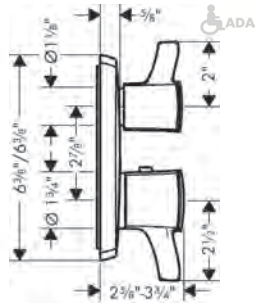

Ecostat Classic Thermostatic Trim with Volume Control and Diverter, Square
· Volume control and diverter for 2 outlets
· Flow: 6.0 GPM (22.7 L/Min)
· Thermostatic cartridge, Shut-off/ diverter valve
· Anti-scald 100° safety stop
· Optimized for water-efficient shower products

Required Parts

· Rough, iBox Universal Plus with Service Stops, 3/4" 01850181 169

NEW