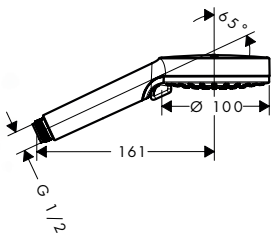

Vernis Vario Handshower, 1.75 GPM
· Spray modes: Rain, Intense Rain
· Flow: 1.75 GPM (6.6 L/Min)
· Fully-finished matching spray face

chrome	26340001	39
matte black	26340671	50

Alternate EcoRight Version
· Vernis Vario Handshower, 1.5 GPM

chrome	26090001	39
matte black	26090671	50

Available Spring 2021

High-Efficiency Showers