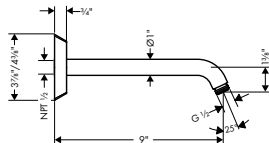

Locarno Showerarm 15"

- Brass
- 1/2" NPT
- Escutcheon, Showerarm

chrome	04833000	207
brushed nickel	04833820	263
matte black	04833670	263
polished nickel	04833830	253
brushed gold optic	04833250	263

Available Winter/Spring 2021

NEW