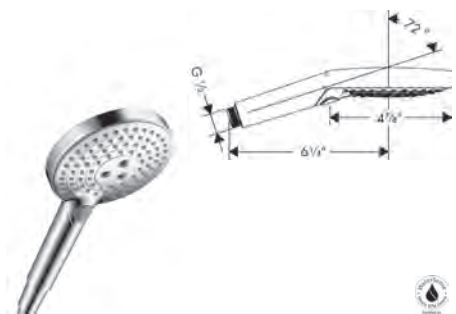

Handshower

Raindance Select S Handshower 120 3-Jet PowderRain, 2.5 GPM
· Select button for comfortable alternation of spray modes
· Spray modes: PowderRain, Rain, Whirl
· Flow: 2.5 GPM (9.5 L/Min)
· Fully-finished matching spray face

Finish	Part No.	List $
chrome	26037001	163
brushed nickel	26037821	207
matte black*	26037671	207
matte white*	26037701	207
brushed black chrome*	26037341	207
brushed bronze*	26037141	207

EcoRight Version

· Raindance Select S Handshower 120 3-Jet PowderRain, 1.75 GPM

chrome	26036001	163
brushed nickel	26036821	207
matte black*	26036671	207
matte white*	26036701	207
brushed black chrome*	26036341	207
brushed bronze*	26036141	207

Handshower Hose

Handshower Hose Techniflex, 63"
· High-quality shower hose
· Pivot connector prevents hose from tangling
· No-kink hose

chrome	28276003	59
brushed nickel	28276823	75
matte black*	28276673	75
matte white*	28276703	75
brushed black chrome*	28276343	75
brushed bronze*	28276143	75

Alternate Version

· Isiflex Handshower Hose Techniflex, 80"

chrome	28274000	78
brushed nickel	28274820	99

Wall Outlet

FixFit Wall Outlet Square with Check Valves
· 1/2" NPT

chrome	26455001	98
brushed nickel	26455821	124
matte black*	26455671	124
matte white*	26455701	124
brushed black chrome*	26455341	124
brushed bronze*	26455141	124

Handshower Holder

Handshower Holder
· Wall-mounted

chrome	28387001	65
brushed nickel	28387821	83
matte black*	28387671	83
matte white	28387701	83
brushed black chrome*	28387341	83
brushed bronze*	28387141	83