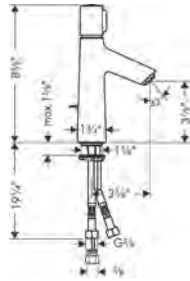

Talis Select S Single-Hole Faucet 80 with Pop-Up Drain, 1.2 GPM

- Aerated spray
- Flow: 1.2 GPM (4.5 L/Min)
- Select cartridge for easy, intuitive operation: Push handle to turn water on and off, and turn to adjust temperature
- Includes pop-up drain

chrome 72040001 286
brushed nickel 72040821 363