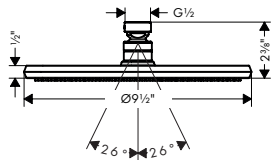

Showerhead

NEW

Locarno Overhead Shower 240

1-Jet, 2.5 GPM

- Spray modes: PowderRain
- Flow: 2.5 GPM (9.5 L/Min)
- Fully-finished matching spray face
- Ball-joint for adjustable angle

Finish	Part No.	List $
chrome	04823000	600
brushed nickel	04823820	762
matte black	04823670	762
polished nickel	04823830	732
brushed gold optic	04823250	762

EcoRight Version

- Locarno Overhead Shower 240 1-Jet, 1.75 GPM

chrome	04824000	600
brushed nickel	04824820	762
matte black	04824670	762
polished nickel	04824830	732
brushed gold optic	04824250	762

Available Winter/Spring 2021