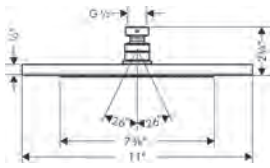

Croma® Showerheads

1. **Croma Showerhead 280 1-Jet, 1.75 GPM**
2. 140 no-clog spray channels
   - Spray modes: Rain
   - Flow: 1.75 GPM (6.6 L/Min)
   - Fully-finished matching spray face
   - Spray face removable for cleaning

chrome	26217001	409
brushed nickel	26217821	519

1. **Alternate EcoRight Version**
2. Croma Showerhead 280 1-Jet, 2.0 GPM

chrome	26221001	409
brushed nickel	26221821	519