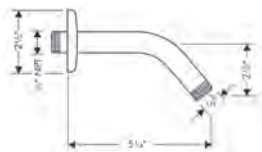

Showerhead

Finish

Part No.

List $

Croma 100 Classic Showerhead 3-Jet, 2.5 GPM

- 75 no-clog spray channels
- Spray modes: Full, Pulsating Massage, Intense Turbo
- Flow: 2.5 GPM (9.5 L/Min)

chrome	04070000	100
brushed nickel	04070820	127
polished nickel	04070830	122
rubbed bronze	04070920	127

EcoRight Versions

- Croma 100 Classic Showerhead 3-Jet, 1.8 GPM
- Croma 100 Classic Showerhead 3-Jet, 1.5 GPM (Avail. Spring 2021)
- Croma 100 Classic Showerhead 3-Jet, 2.0 GPM

chrome	04751000	100
brushed nickel	04751820	127
polished nickel	04751830	122
rubbed bronze	04751920	127
chrome	04930000	100
brushed nickel	04930820	127
polished nickel	04930830	122
rubbed bronze	04930920	127
chrome	04333000	100
brushed nickel	04333820	127
polished nickel	04333830	122
rubbed bronze	04333920	127

NEW

Showerarm Standard 9"

- Brass
- 1/2" NPT
- Escutcheon, Showerarm

chrome	04186003	80
brushed nickel	04186823	102
polished nickel	04186833	98
rubbed bronze	04186923	102

Showerarm Standard 6"

- Brass
- 1/2" NPT
- Escutcheon

chrome	27411003	39
brushed nickel	27411823	50
polished nickel	27411833	48
rubbed bronze	27411923	50

Handshower

Croma 100 Classic Handshower 3-Jet, 2.5 GPM

- 75 no-clog spray channels
- Spray modes: Full, Pulsating Massage, Intense Turbo
- Flow: 2.5 GPM (9.5 L/Min)

chrome	04072000	109
brushed nickel	04072820	138
polished nickel	04072830	133
rubbed bronze	04072920	138

EcoRight Version

- Croma 100 Classic Handshower 3-Jet, 1.5 GPM (Avail. Spring 2021)
- Croma 100 Classic Handshower 3-Jet, 1.75 GPM
- Croma 100 Classic Handshower 3-Jet, 2.0 GPM