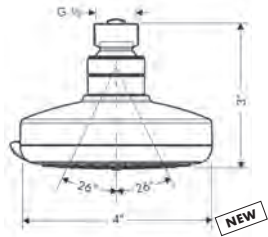

Showerhead

Croma 100 Showerhead E 3-Jet, 2.5 GPM

- 75 no-clog spray channels
- Spray modes: Full, Pulsating Massage, Intense Turbo
- Flow: 2.5 GPM (9.5 L/Min)

Finish

Part No.

List $

chrome
brushed nickel

04071000
04071820

99
126

EcoRight Version

- Croma 100 Showerhead E 3-Jet, 1.5 GPM (Avail. Spring 2021)
- Croma 100 Showerhead E 3-Jet, 1.8 GPM

chrome
brushed nickel
chrome
brushed nickel

04929000
04929820
04733000
04733820

99
126
99
126