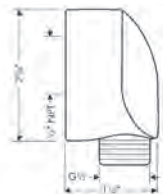

Wall Outlet

FixFit Wall Outlet with Check Valves

- 1/2" NPT

chrome	27458003	69
brushed nickel	27458823	88
polished nickel	27458833	84
rubbed bronze	27458923	88