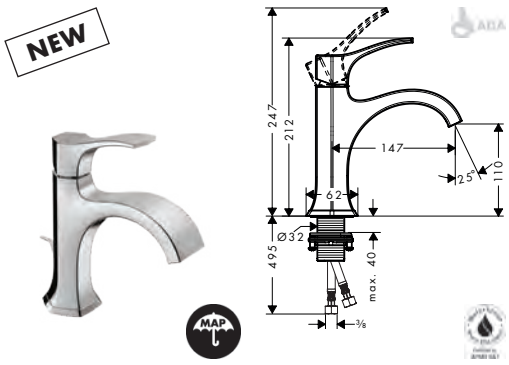

Faucets

Locarno Single-Hole Faucet 100 with Pop-Up Drain, 1.2 GPM

- Ribbon spray
- Flow: 1.2 GPM (4.5 L/Min)
- Ceramic cartridge
- Includes pop-up drain

Finish	Part No.	List $
chrome	04810000	360
brushed nickel	04810820	457
matte black	04810670	457
polished nickel	04810830	439
brushed gold optic	04810250	457

Available Winter/Spring 2021