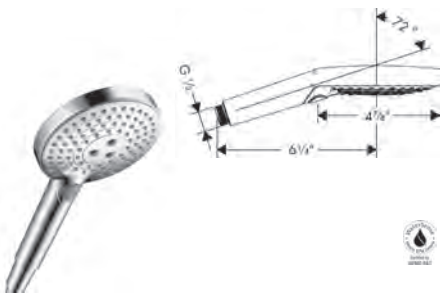

Handshower

Raindance Select S Handshower 120 3-Jet PowderRain, 2.5 GPM

- Select button for comfortable alternation of spray modes
- Spray modes: PowderRain, Rain, Whirl
- Flow: 2.5 GPM (9.5 L/Min)
- Fully-finished matching spray face

Finish	Part No.	List $
chrome	26037001	163
brushed nickel	26037821	207
matte black*	26037671	207
brushed bronze*	26037141	207

EcoRight Version

- Raindance Select S Handshower 120 3-Jet PowderRain, 1.75 GPM

chrome	26036001	163
brushed nickel	26036821	207
matte black*	26036671	207
brushed bronze*	26036141	207