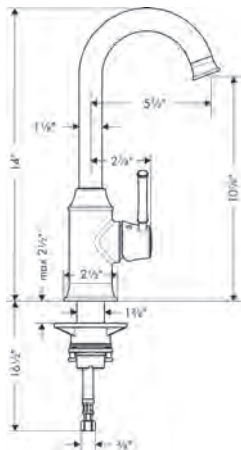

Talis C Bar Faucet, 1.5 GPM

- Swivel range 150°
- Aerated spray
- Single-hole installation
- Flow: 1.5 GPM (5.7 L/Min)
- Ceramic cartridge
- 3/8" connections

chrome	04217000	437
steel optic	04217800	555
polished nickel	04217830	533
rubbed bronze	04217920	555