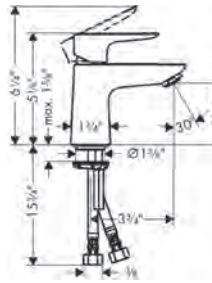

Talis E Single-Hole Faucet 80, 1.0 GPM

- Aerated spray
- Flow: 1.0 GPM (3.8 L/Min)
- Ceramic cartridge
- Does not include: Pop-up assembly

chrome 71708001 174

NEW FINISHES