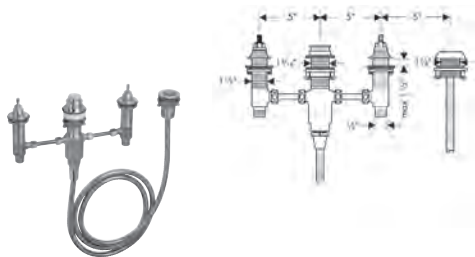

Rough, 4-Hole Roman Tub Set

- 1/2" NPT
- 90° ceramic valves

	06646000	409