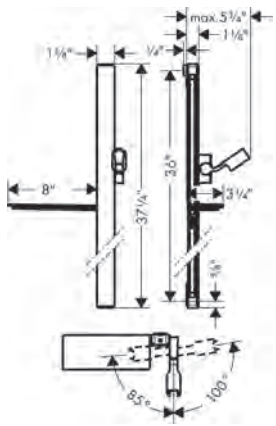

#### Includes

- Handshower Hose Techniflex, 63" (# 28276XXX)