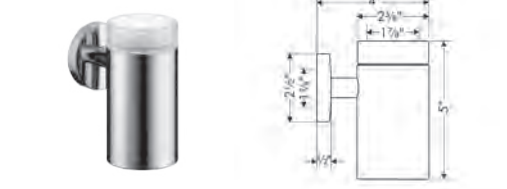

Logis Tumbler

- Brass, Crystal glass
- Wall-mounted
- Metal holder

chrome
brushed nickel

40518000
40518820

120
152

Metris