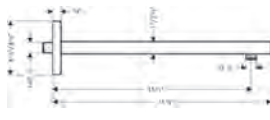

2.5 GPM Version Available Spring 2021

Raindance E Showerarm, 15" (Must be used with Raindance E 300 Showerhead)

· Brass
· 1/2" NPT

chrome	04731000	214
brushed nickel	04731820	272
matte black*	04731670	272
matte white*	04731700	272
brushed black chrome*	04731340	272
brushed bronze*	04731140	272