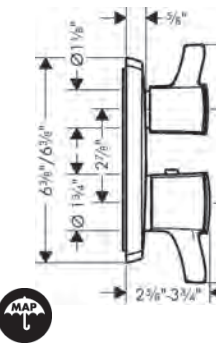

Required Parts

· Rough, iBox Universal Plus with Service Stops, 3/4"	01850181	169

NEW

Ecostat Classic Pressure Balance Trim with Diverter, Square
· Outlets may be operated simultaneously
· Flow: 4.5 GPM (17 L/Min)
· Temperature and on/off control for 2 outlets

chrome	15865001	356
brushed nickel	15865821	452
matte black*	15865671	452
polished nickel	15865831	432
rubbed bronze	15865921	452
brushed bronze*	15865141	452

Required Parts

· Rough, iBox Universal Plus with Service Stops, 3/4"	01850181	169

NEW FINISHES