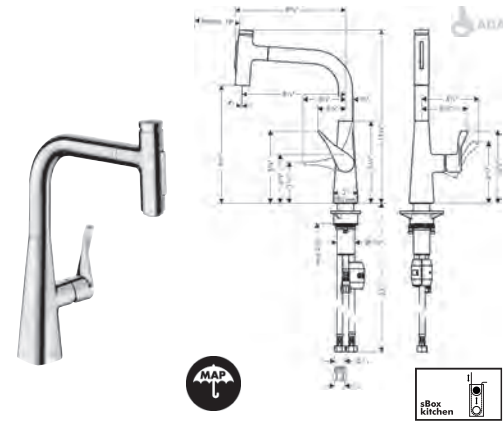

Metris Select Prep Kitchen Faucet, 2-Spray Pull-Out, 1.75 GPM

- Swivel range 110° / 150°
- Laminar and needle spray
- Toggle spray diverter
- Select button provides convenient start/stop of the water flow at the sprayhead
- MagFit magnetic sprayhead docking
- Single-hole installation
- Flow: 1.75 GPM (6.6 L/Min)
- Ceramic cartridge
- 3/8" hoses
- Integrated double backflow prevention

chrome	73822001	692
steel optic	73822801	879

Alternate Version

- Metris Select Prep Kitchen Faucet, 2-Spray Pull-Out with sBox, 1.75 GPM

chrome	73817001	748
steel optic	73817801	950