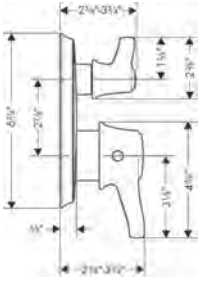

Ecostat Classic Thermostatic Trim with Volume Control and Diverter, Round

- Volume control and diverter for 2 outlets
- Flow: 7.0 GPM (26.5 L/Min)
- Thermostatic cartridge, Shut-off/ diverter valve
- Anti-scald 100° safety stop

Required Parts

- Rough, iBox Universal Plus with Service Stops, 3/4"

chrome	15753001	638
brushed nickel	15753821	810
polished nickel	15753831	778
rubbed bronze	15753921	810

01850181	169