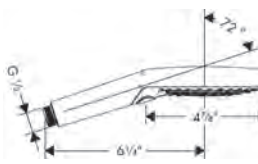

Handshower

Raindance Select S Handshower 120 3-Jet PowderRain, 2.5 GPM

- Select button for comfortable alternation of spray modes
- Spray modes: PowderRain, Rain, Whirl
- Flow: 2.5 GPM (9.5 L/Min)
- Fully-finished matching spray face

chrome	26037001	163
brushed nickel	26037821	207