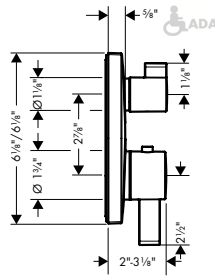

## Ecostat® Square Trims

**Ecostat Square Thermostatic Trim with Volume Control**

- Volume control for 1 outlet
- Flow: 6.0 GPM (22.7 L/Min)
- Thermostatic cartridge, Ceramic cartridge
- Anti-scald 100° safety stop
- Optimized for water-efficient shower products