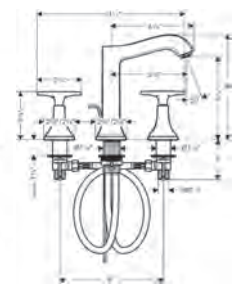

Metropol Classic Widespread Faucet 160 with Cross Handles and Pop-Up Drain, 1.2 GPM

- Aerated spray
- Flow: 1.2 GPM (4.5 L/Min)
- 90° ceramic valves
- Includes pop-up drain

chrome	31307001	706
brushed nickel	31307821	897
matte black*	31307671	897
polished nickel*	31307831	861
brushed bronze*	31307141	897