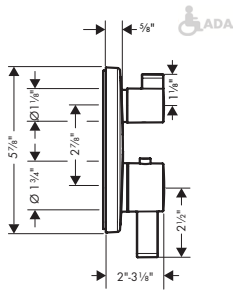

Shower Trims

Finish Part No. List $

Ecostat S Thermostatic Trim with Volume Control

- Volume control for 1 outlet
- Flow: 6.0 GPM (22.7 L/Min)
- Thermostatic cartridge, Ceramic cartridge
- Anti-scald 100° safety stop
- Optimized for water-efficient shower products

chrome 15757001 515
brushed nickel 15757821 654

Required Parts

- Rough, iBox Universal Plus with Service Stops, 3/4" 01850181 169