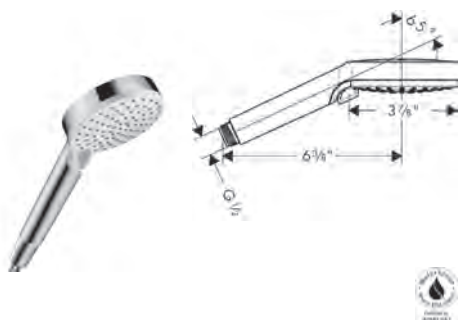

Crometta Handshower Vario-Jet, 1.75 GPM

- 80 no-clog spray channels
- Spray modes: Vario-Jet (spray zones of variable intensity)
- Flow: 1.75 GPM (6.6 L/Min)
- Easy-to-clean white spray face

white/chrome	26332401	59
brushed nickel	26332821	75