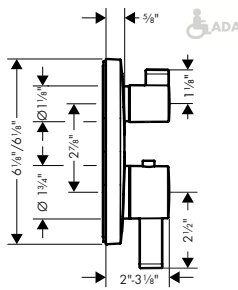

Ecostat E Pressure Balance Trim with Diverter

- Outlets may be operated simultaneously
- Flow: 4.5 GPM (17 L/Min)
- Temperature and on/off control for 2 outlets

chrome 15864001 356
brushed nickel 15864821 452

Required Parts

· Rough, iBox Universal Plus with Service Stops, 3/4" 01850181 169