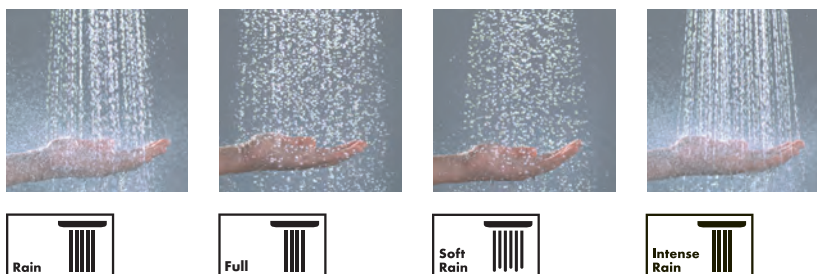

Choosing a shower type.

Daily. Power. Spa. Treat yourself to the exact water experience you desire.

The showering experience is not one size fits all. For some, the task is simply to efficiently cleanse all over as quickly as possible so you can be on your way. For others, it is a time to relax and soothe, as a personal retreat before or after a stressful day. Still others desire an invigorating shower to rejuvenate their muscles and to be awoken, so they are ready to face the day. Whatever your preference, we have the right shower for you. This guide is meant to perfectly match each user with his or her ideal shower, for years of enjoyment to come.

DAILY

You are the type of user that craves efficiency – a solid, steady stream of water robust enough to make short work of shampoos and soaps. The quick rinse and reinvigoration that you need so that you can get in, get out, and get on with your busy day.