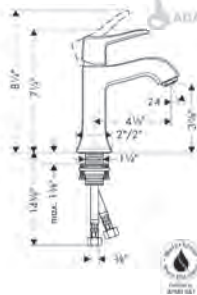

Metris C Single-Hole Faucet 100, 1.2 GPM

- Aerated spray
- Flow: 1.2 GPM (4.5 L/Min)
- Ceramic cartridge
- Does not include: Pop-up assembly

- chrome 31077001 331
- brushed nickel 31077821 420
- polished nickel 31077831 404
- rubbed bronze 31077921 420