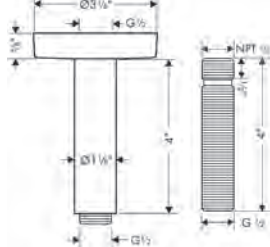

Raindance E Extension Pipe for Ceiling Mount

- Brass
- 1/2" NPT
- Includes adjustable installation nipple, Up to 3 pipes may be joined in series to create a longer extension.
- Included mounting plate provides additional support

chrome	27393001	125
brushed nickel	27393821	159
matte black*	27393671	159
matte white*	27393701	159
brushed black chrome*	27393341	159
brushed bronze*	27393141	159