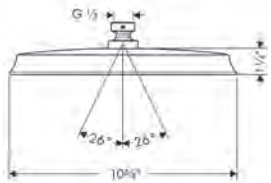

Raindance Classic Showerhead 240 1-Jet PowderRain, 1.75 GPM

- Spray modes: PowderRain
- Flow: 1.75 GPM (6.6 L/Min)
- Fully-finished matching spray face
- Spray face removable for cleaning

chrome	26920001	762
brushed nickel	26920821	968
matte black	26920671	968
polished nickel	26920831	930
rubbed bronze	26920921	968

Available Spring 2021

NEW FINISH