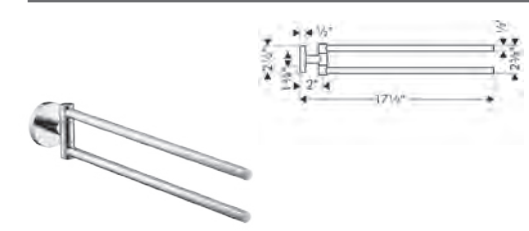

Logis Dual Towel Bar

- Brass
- Wall-mounted
- Metal holder
- Arms swivel independently

chrome
brushed nickel

40512000
40512820

144
183