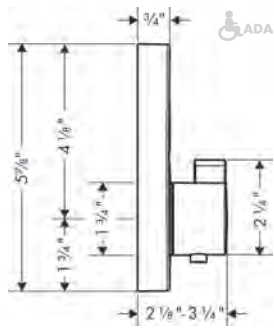

ShowerSelect S Thermostatic Trim for 2 Functions, Round

- Outlets may be operated simultaneously
- Select push-button on/off control for 2 outlets
- Flow: 8.0 GPM (30.3 L/Min) / 2.0 GPM (7.6 L/Min)
- Thermostatic cartridge, Start/stop cartridge
- Anti-scald 100° safety stop
- Optimized for water-efficient shower products
- Optional throttle to limit total flow

chrome	15743001	679
brushed nickel	15743821	862
matte black*	15743671	862
matte white*	15743701	862
brushed black chrome*	15743341	862
brushed bronze*	15743141	862

Required Parts

- Rough, iBox Universal Plus with Service Stops, 3/4"

01850181 169