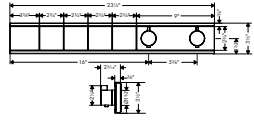

High-Efficiency Showers

Rainfinity™ Shower System

NEW