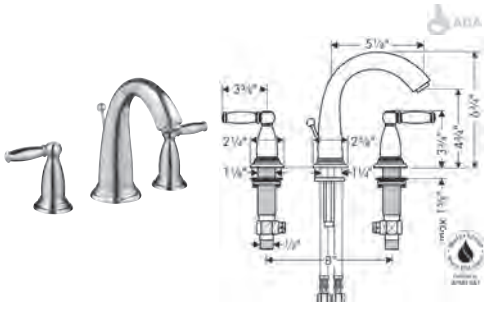

Swing® C

Faucets

Swing C Widespread Faucet with Pop-Up Drain, 1.2 GPM

- Aerated spray
- Flow: 1.2 GPM (4.5 L/Min)
- 90° ceramic valves
- Includes pop-up drain

Finish	Part No.	List $
chrome	06117000	590
brushed nickel	06117820	749
rubbed bronze	06117920	749