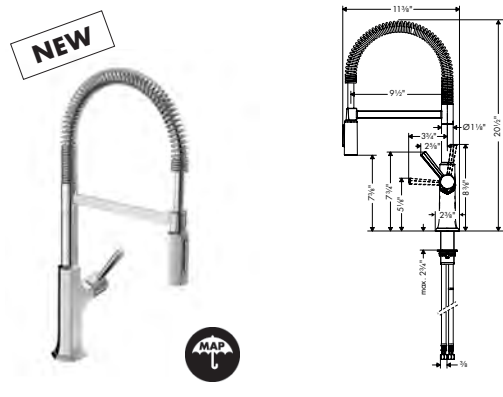

Kitchen

Locarno®

Locarno Semi-Pro Kitchen Faucet, 2-Spray Pull-Out, 1.75 GPM

- Swivel range 360°
- Aerated and Shower spray
- Toggle spray diverter
- MagFit magnetic sprayhead docking
- QuickConnect hose
- Single-hole installation
- Flow: 1.75 GPM (6.6 L/Min)
- Ceramic cartridge
- 3/8" hoses
- Integrated double backflow prevention

Finish	Part No.	List $
chrome	04851000	620
steel optic	04851800	787
matte black	04851670	787
polished nickel	04851830	756
brushed gold optic	04851250	787

Available Winter/Spring 2021