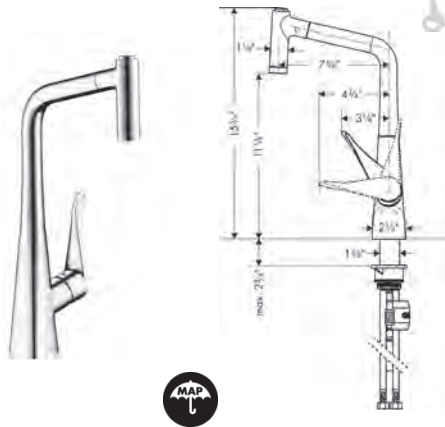

chrome  
steel optic

14820001  
14820801

723  
918

**Metris Prep Kitchen Faucet, 2-Spray Pull-Out, 1.75 GPM**

- Swivel range 110° / 150°
- Laminar and needle spray
- Locking spray diverter (reverts to default spray mode upon valve closing)
- MagFit magnetic sprayhead docking
- Single-hole installation
- Flow: 1.75 GPM (6.6 L/Min)
- Ceramic cartridge
- 3/8" connections
- Integrated double backflow prevention