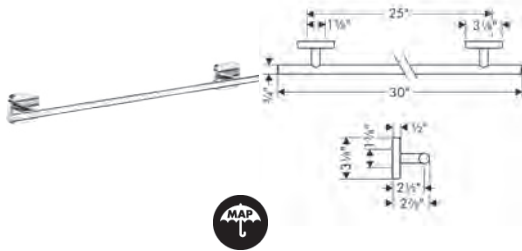

- Brass
- Wall-mounted
- Metal holder

**PuraVida Towel Bar, 24"**

chrome

41506000

213

- Brass
- Wall-mounted
- Metal holder

**PuraVida Dual Towel Bar**

chrome