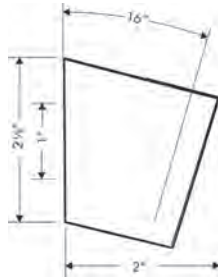

Handshower Holder S

- Wall-mounted

chrome	28331000	43
brushed nickel	28331820	55
polished nickel	28331830	52