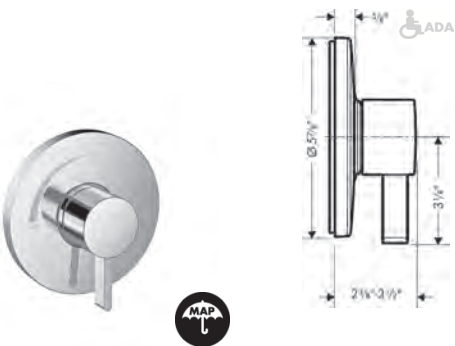

chrome	15758001	546
brushed nickel	15758821	693
matte black*	15758671	693
matte white*	15758701	693
brushed black chrome*	15758341	693
brushed bronze*	15758141	693

**Required Parts**

· Rough, iBox Universal Plus with Service Stops, 3/4"	01850181	169
---	----------	-----