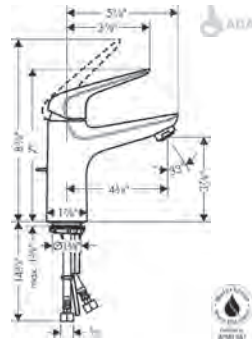

Focus N Single-Hole Faucet 100 with Pop-Up Drain, 1.2 GPM

- Aerated spray
- Flow: 1.2 GPM (4.5 L/Min)
- Ceramic cartridge
- Includes pop-up drain

chrome	71030001	195
brushed nickel	71030821	248

Alternate Version

- Focus N Single-Hole Faucet 100 with Pop-Up Drain, 0.5 GPM
- Focus N Single-Hole Faucet 100 with Pop-Up Drain, 1.0 GPM

chrome	71035001	195
brushed nickel	71035821	248
chrome	71033001	195
brushed nickel	71033821	248