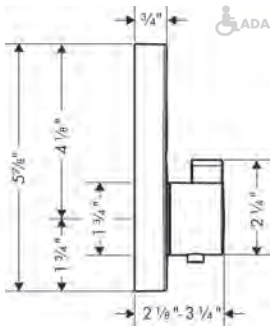

ShowerSelect® Trims

ShowerSelect 5 Thermostatic Trim for 1 Function, Round

- Select push-button on/off control for 1 outlet
- Flow: 7.0 GPM (26.5 L/Min)
- Thermostatic cartridge, Start/stop cartridge
- Anti-scald 100° safety stop
- Optimized for water-efficient shower products

Required Parts

- Rough, iBox Universal Plus with Service Stops, 3/4"

Finish	Part No.	List $
chrome	15744001	646
brushed nickel	15744821	820
matte black*	15744671	820
matte white*	15744701	820
brushed black chrome*	15744341	820
brushed bronze*	15744141	820

New finishes available Spring 2021