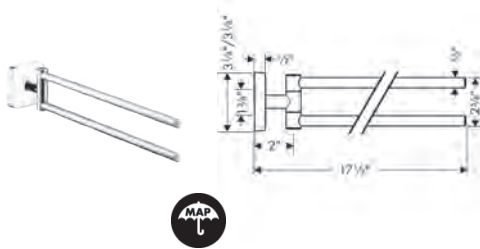

PuraVida Dual Towel Bar

chrome

41512000

213

- Brass
- Wall-mounted
- Metal holder
- Arms swivel independently