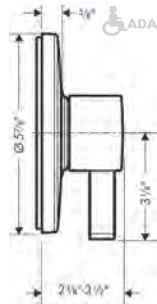

Ecostat S Pressure Balance Trim

- Flow: 5.44 GPM (20.6 L/Min)
- Integrated bypass for use with diverter tub spouts
- Temperature and on/off control for 1 outlet

chrome 15739001 216
brushed nickel 15739821 274

Required Parts

- Rough, iBox Universal Plus with Service Stops, 3/4" 01850181 169