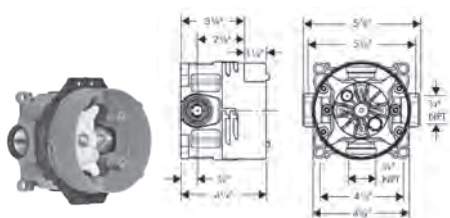

Rough, iBox Universal Plus with Service Stops, 3/4"

· 3/4" NPT
· 180° rotationally-symmetric installation
· sound-decoupled installation
· Includes: 3/4" plug, Adjustable installation flange

01850181	169

Optional Parts

· Installation Set, iBox Universal Plus Rough	96615000	47