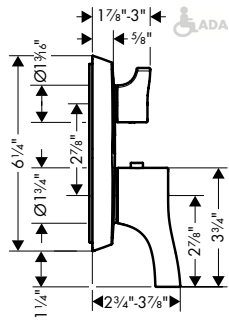

Locarno Thermostatic Trim with Volume Control and Diverter

- Volume control and diverter for 2 outlets
- Flow: 6.0 GPM (22.7 L/Min)
- Thermostatic cartridge, Shut-off/ diverter valve
- Anti-scald 100° safety stop
- Optimized for water-efficient shower products

Required Parts

- Rough, iBox Universal Plus with Service Stops, 3/4"

chrome	04820000	546
brushed nickel	04820820	693
matte black	04820670	693
polished nickel	04820830	666
brushed gold optic	04820250	693

Available Winter/Spring 2021

NEW