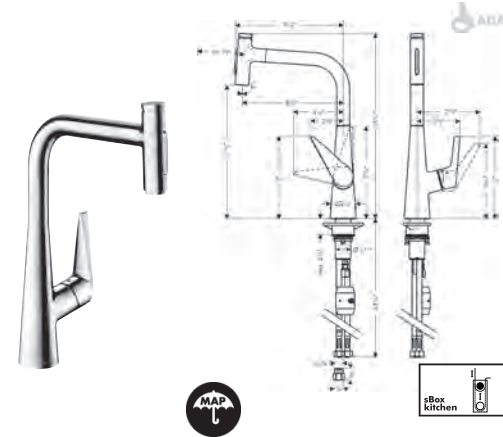

Kitchen

Talis® Select® S

Talis Select S HighArc Kitchen Faucet, 2-Spray Pull-Out, 1.75 GPM

- Swivel range 110° / 150°
- Laminar and needle spray
- Toggle spray diverter
- Select button provides convenient start/stop of the water flow at the sprayhead
- MagFit magnetic sprayhead docking
- Single-hole installation
- Flow: 1.75 GPM (6.6 L/Min)
- Ceramic cartridge
- 3/8" hoses
- Integrated double backflow prevention

Finish	Part No.	List $
chrome	72823001	678
steel optic	72823801	861

Alternate Version

- Talis Select S HighArc Kitchen Faucet, 2-Spray Pull-Out with sBox, 1.75 GPM

chrome	73867001	718
steel optic	73867801	912