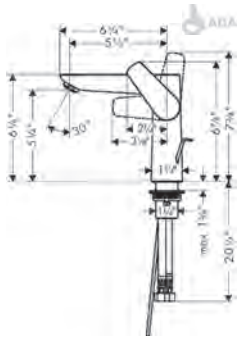

Talis E Single-Hole Faucet 150 with Pop-Up Drain, 1.2 GPM

- Aerated spray
- Flow: 1.2 GPM (4.5 L/Min)
- Ceramic cartridge
- Includes pop-up drain

chrome

71754001

373

brushed nickel

71754821

474

NEW FINISHES