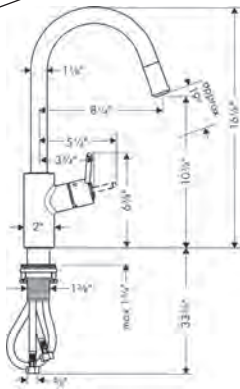

Alternate Version

- Talis S² HighArc Kitchen Faucet, 2-Spray Pull-Down, 1.5 GPM

Finish	Part No.	List $
chrome	14877001	649
steel optic	14877801	824
brushed gold optic*	14877251	824
brushed black chrome*	14877341	824

NEW FINISHES