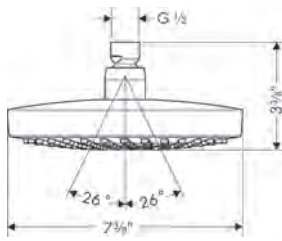

Showerheads

Finish

Part No.

List $

NEW

Cromo Select S Showerhead 180 2-Jet, 2.5 GPM

- 147 no-clog spray channels
- Spray modes: Rain, IntenseRain
- Flow: 2.5 GPM (9.5 L/Min)
- Select button for comfortable alternation of spray modes
- Fully-finished matching spray face

chrome	04825000	299
white/chrome	04825400	299
brushed nickel	04825820	380

2.5 GPM Version Available Spring 2021

EcoRight Versions

- Cromo Select S Showerhead 180 2-Jet, 1.5 GPM (Avail. Spring 2021)
- Cromo Select S Showerhead 180 2-Jet, 1.8 GPM
- Cromo Select S Showerhead 180 2-Jet, 2.0 GPM

chrome	26549001	299
brushed nickel	26549821	380
chrome	04388000	299
white/chrome	04388400	299
brushed nickel	04388820	380
chrome	26523001	299
white/chrome	26523401	299
brushed nickel	26523821	380