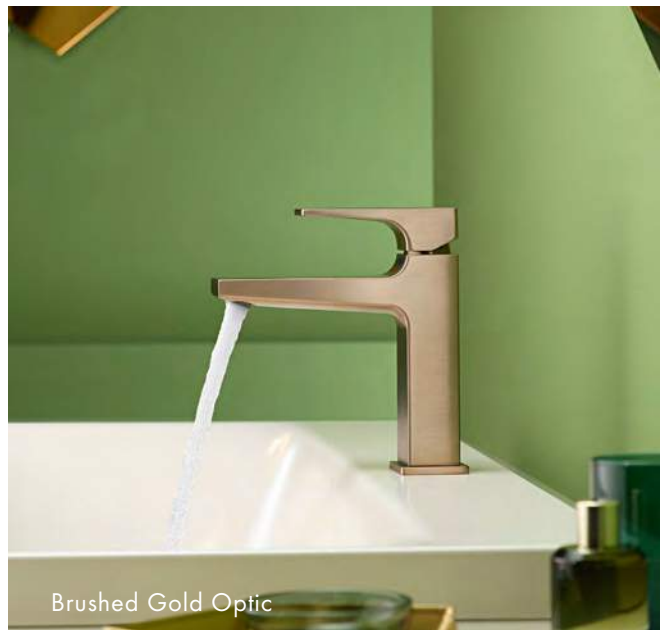

Shown below on the Metropol Single-Hole Faucet 110

Metropol

Matte Black

Matte White

Brushed Black Chrome

Brushed Gold Optic

\*FinishPlus is available for select Metropol products: Single-Hole Faucet 110, Single-Hole Faucet 200, Widespread Faucet 110, Freestanding Tub Filler, 4-Hole Roman Tub Set, and Tub Spout. See the available finishes for the entire Metropol collection in the product detail pages to follow.