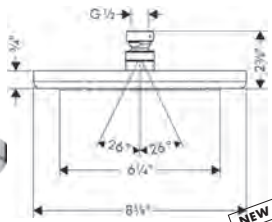

Croma Showerhead 220 1-Jet, 2.5 GPM

- 107 no-clog spray channels
- Spray modes: RainAir
- Flow: 2.5 GPM (9.5 L/Min)
- Fully-finished matching spray face

chrome 26465001 375
brushed nickel 26465821 476

EcoRight Versions

- Croma Showerhead 220 1-Jet, 1.5 GPM (Avail. Spring 2021)
- Croma Showerhead 220 1-Jet, 1.75 GPM (Avail. Spring 2021)
- Croma Showerhead 220 1-Jet, 2.0 GPM

chrome 26916001 375
brushed nickel 26916821 476
chrome 26915001 375
brushed nickel 26915821 476
chrome 26478001 375
brushed nickel 26478821 476