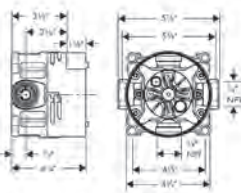

Rough, iBox Universal Plus with Service Stops, 3/4"

· 3/4" NPT
· 180° rotationally-symmetric installation
· sound-decoupled installation
· Includes: 3/4" plug, Adjustable installation flange

Optional Parts

· Installation Set, iBox Universal Plus Rough 96615000 47