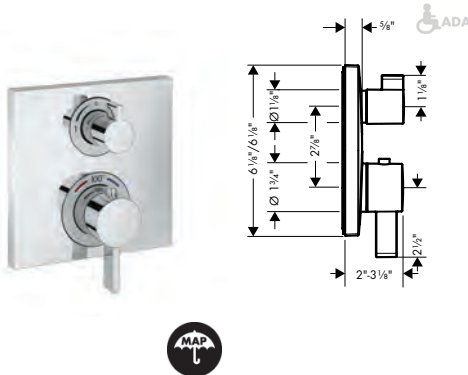

Ecostat Square Thermostatic Trim with Volume Control and Diverter
· Volume control and diverter for 2 outlets
· Flow: 6.0 GPM (22.7 L/Min)
· Thermostatic cartridge, Shut-off/ diverter valve
· Anti-scaled 100° safety stop
· Optimized for water-efficient shower products

chrome	15714001	546
brushed nickel	15714821	693
matte black*	15714671	693
matte white*	15714701	693
brushed black chrome*	15714341	693
brushed bronze*	15714141	693

Required Parts

· Rough, iBox Universal Plus with Service Stops, 3/4"	01850181	169

Metropol