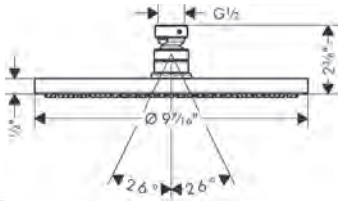

Showerheads

Finish Part No. List $

Raindance S Showerhead 240 1-Jet PowderRain, 2.5 GPM
· Spray modes: PowderRain
· Flow: 2.5 GPM (9.5 L/Min)
· Fully-finished matching spray face

chrome	27624001	643
brushed nickel	27624821	817
matte black*	27624671	817
matte white*	27624701	817
brushed black chrome*	27624341	817
brushed bronze*	27624141	817

EcoRight Version

· Raindance S Showerhead 240 1-Jet PowderRain, 1.75 GPM (Avail. Spring 2021)

chrome	04927000	643
brushed nickel	04927820	817
matte black	04927670	817
matte white	04927700	817
brushed black chrome	04927340	817
brushed bronze	04927140	817