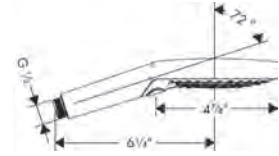

Raindance® Select® Handshower

Raindance Select S Handshower 120 3-Jet PowderRain, 1.75 GPM
· Select button for comfortable alternation of spray modes
· Spray modes: PowderRain, Rain, Whirl
· Flow: 1.75 GPM (6.6 L/Min)
· Fully-finished matching spray face

Finish	Part No.	List $
chrome	26036001	163
brushed nickel	26036821	207
matte black*	26036671	207
matte white*	26036701	207
brushed black chrome*	26036341	207
brushed bronze*	26036141	207
brushed gold optic*	26036251	207
polished nickel*	26036831	199