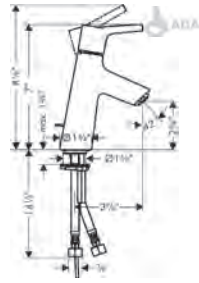

Faucets

Finish Part No. List $

Talis S Single-Hole Faucet 80 with Pop-Up Drain, 1.2 GPM

- Aerated spray
- Flow: 1.2 GPM (4.5 L/Min)
- Ceramic cartridge
- Includes pop-up drain

chrome 72010001 239
brushed nickel 72010821 304