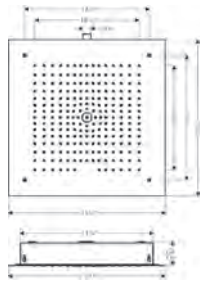

High-Efficiency Showers

Raindance® E Showerheads

High-Efficiency Showers

Raindance E Showerhead 400 Square 1-Jet Trim, 1.8 GPM

- 168 no-clog spray channels
- Spray modes: Rain
- Flow: 1.8 GPM (6.8 L/Min)
- Fully-finished matching spray face

Finish	Part No.	List $
chrome	26255001	777

Alternate Version

- Raindance E Showerhead 400 Square 1-Jet Trim, 2.0 GPM

chrome	26253001	777

Required Parts

- Raindance E Rough, Showerhead 400 Square 1-Jet

	26254181	117