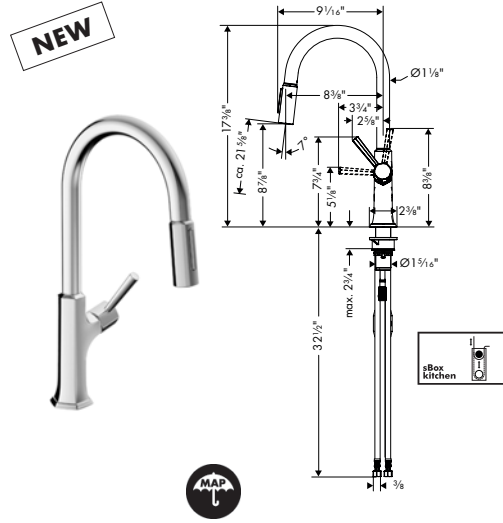

Locarno HighArc Kitchen Faucet, 2-Spray Pull-Down, 1.75 GPM

- Swivel range 150°
- Aerated and Shower spray
- Toggle spray diverter
- MagFit magnetic sprayhead docking
- Single-hole installation
- Flow: 1.75 GPM (6.6 L/Min)
- Ceramic cartridge
- Adjustable temperature limitation
- 3/8" hoses
- Integrated double backflow prevention

chrome	04852000	560
steel optic	04852800	711
matte black	04852670	711
polished nickel	04852830	683
brushed gold optic	04852250	711

Available Winter/Spring 2021

Alternate Version

- Locarno HighArc Kitchen Faucet, 2-Spray Pull-Down with sBox, 1.75 GPM

chrome	04827000	640
steel optic	04827800	813
matte black	04827670	813
polished nickel	04827830	781
brushed gold optic	04827250	813