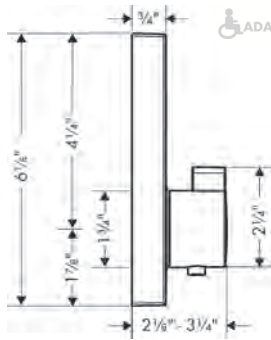

ShowerSelect Thermostatic Trim for 2 Functions, Square

- Outlets may be operated simultaneously
- Select push-button on/off control for 2 outlets
- Flow: 8.0 GPM (30.3 L/Min) / 2.0 GPM (7.6 L/Min)
- Thermostatic cartridge, Start/stop cartridge
- Anti-scald 100° safety stop
- Optimized for water-efficient shower products
- Optional throttle to limit total flow

- chrome 15763001
- brushed nickel 15763821

- 15763001
- 15763821

- 679
- 862

Required Parts

- Rough, iBox Universal Plus with Service Stops, 3/4"

01850181

169