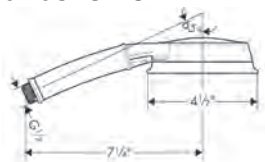

Croma® Classic Handshower

Croma 100 Classic Handshower 3-Jet, 2.5 GPM

- 75 no-clog spray channels
- Spray modes: Full, Pulsating Massage, Intense Turbo
- Flow: 2.5 GPM (9.5 L/Min)

EcoRight Version

- Croma 100 Classic Handshower 3-Jet, 1.5 GPM (Avail. Spring 2021)

chrome 04072000 109
brushed nickel 04072820 138
polished nickel 04072830 133
rubbed bronze 04072920 138

- Croma 100 Classic Handshower 3-Jet, 1.75 GPM

chrome 04753000 109
brushed nickel 04753820 138
polished nickel 04753830 133
rubbed bronze 04753920 138

- Croma 100 Classic Handshower 3-Jet, 2.0 GPM

chrome 04334000 109
brushed nickel 04334820 138
polished nickel 04334830 133
rubbed bronze 04334920 138