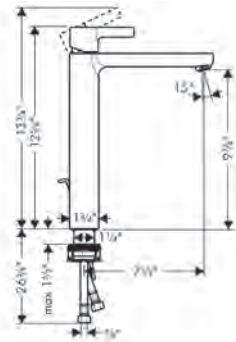

Metris S Single-Hole Faucet 210 with Pop-Up Drain, 1.2 GPM

- Aerated spray
- Flow: 1.2 GPM (4.5 L/Min)
- Ceramic cartridge
- Includes pop-up drain

chrome 31020001 545
brushed nickel 31020821 692