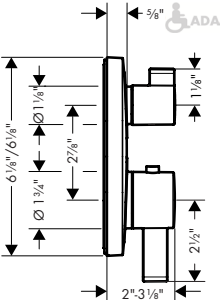

Ecostat E Pressure Balance Trim with Diverter
· Flow: 5.44 GPM (20.6 L/Min)
· Integrated bypass for use with diverter tub spouts
· Temperature and on/off control for 1 outlet

chrome 15864001 356
brushed nickel 15864821 452

Required Parts
· Rough, iBox Universal Plus with Service Stops, 3/4" 01850181 169