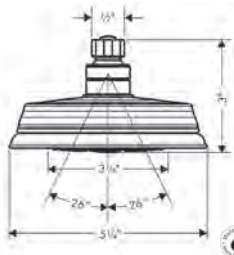

Showerhead

Finish

Part No.

List $

Croma 100 Classic Showerhead 3-Jet, 2.5 GPM

- 75 no-clog spray channels
- Spray modes: Full, Pulsating Massage, Intense Turbo
- Flow: 2.5 GPM (9.5 L/Min)

chrome	04070000	100
brushed nickel	04070820	127
polished nickel	04070830	122
rubbed bronze	04070920	127

EcoRight Versions

- Croma 100 Classic Showerhead 3-Jet, 1.8 GPM
- Croma 100 Classic Showerhead 3-Jet, 1.5 GPM (Avail. Spring 2021)
- Croma 100 Classic Showerhead 3-Jet, 2.0 GPM

chrome	04751000	100
brushed nickel	04751820	127
polished nickel	04751830	122
rubbed bronze	04751920	127
chrome	04930000	100
brushed nickel	04930820	127
polished nickel	04930830	122
rubbed bronze	04930920	127
chrome	04333000	100
brushed nickel	04333820	127
polished nickel	04333830	122
rubbed bronze	04333920	127

NEW