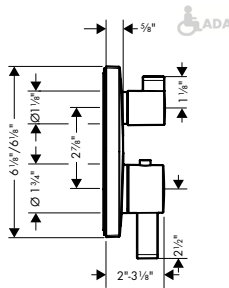

Ecostat Square Pressure Balance Trim with Diverter

- Outlets may be operated simultaneously
- Flow: 4.5 GPM (17 L/Min)
- Temperature and on/off control for 2 outlets

Required Parts

- Rough, iBox Universal Plus with Service Stops, 3/4"

chrome	15862001	356
brushed nickel	15862821	452

01850181 169