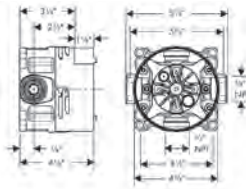

Rough, iBox Universal Plus with Service Stops, 3/4"

- 3/4" NPT
- 180° rotationally-symmetric installation
- sound-decoupled installation
- Includes: 3/4" plug, Adjustable installation flange

01850181   169

Optional Parts

- Installation Set, iBox Universal Plus Rough

96615000   47

Shower Trims