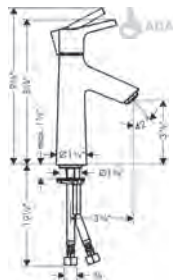

Talis S Single-Hole Faucet 100, 1.0 GPM

- Aerated spray
- Flow: 1.0 GPM (3.8 L/Min)
- Ceramic cartridge
- Does not include: Pop-up assembly

chrome 72025001 268