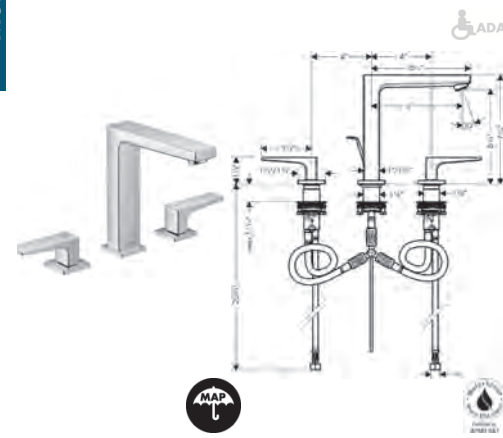

Metropol Widespread Faucet 160 with Lever Handles and Pop-Up Drain, 1.2 GPM

- Aerated spray
- Flow: 1.2 GPM (4.5 L/Min)
- 90° ceramic valves
- Includes pop-up drain

chrome	32517001	749
brushed nickel	32517821	951