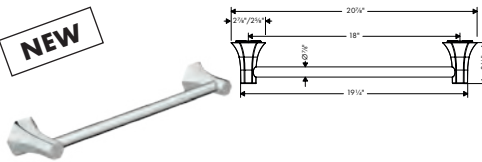

Locarno Towel Bar, 18"
· Brass
· Wall-mounted
· Metal holder

chrome	04834000	140
brushed nickel	04834820	178
matte black	04834670	178
polished nickel	04834830	171
brushed gold optic	04834250	178

Available Winter/Spring 2021

NEW