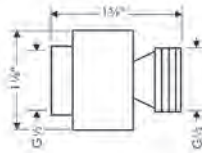

External Vacuum Breaker

chrome	06510000	35
brushed nickel	06510820	44
polished nickel	06510830	43
rubbed bronze	06510920	44