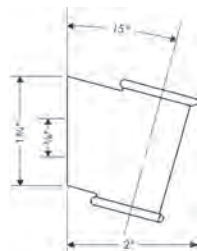

Handshower Holders

Handshower Holder Classic

- Wall-mounted

chrome	28324000	44
brushed nickel	28324820	56
matte black*	28324670	56
polished nickel	28324830	54