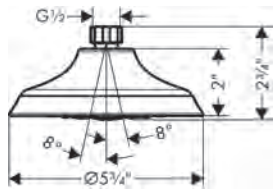

Showers and Shower Components

Showers and Shower Components

Joleena™ Showerhead

Joleena Showerhead 150 1-Jet, 2.5 GPM

- 45 no-clog spray channels
- Spray modes: Full
- Flow: 2.5 GPM (9.5 L/Min)
- Fully-finished matching spray face

EcoRight Versions

- Joleena Showerhead 150 1-Jet, 1.5 GPM
- Joleena Showerhead 150 1-Jet, 1.75 GPM

Finish	Part No.	List $
chrome	04933000	79
brushed nickel	04933820	100
matte black	04933670	100
polished nickel	04933830	96