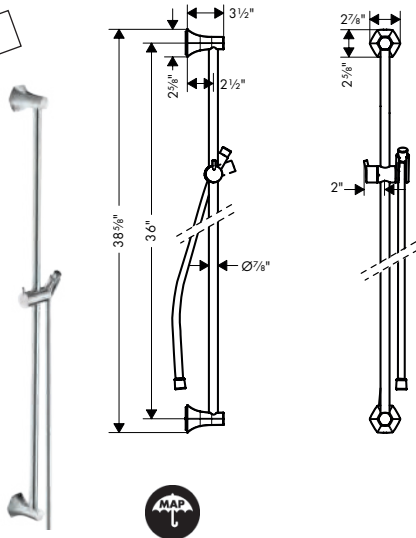

chrome	26036001	163
brushed nickel	26036821	207
matte black	26036671	207
polished nickel	26036831	199
brushed gold optic	26036251	207

Available Winter/Spring 2021

Wallbars

NEW

**Locarno Wallbar, 36"**

· Consists of: Wallbar, Handshower hose, Slider  
 · Brass wallbar  
 · Angle-adjustable holder pivots left and right, slides easily and locks in place