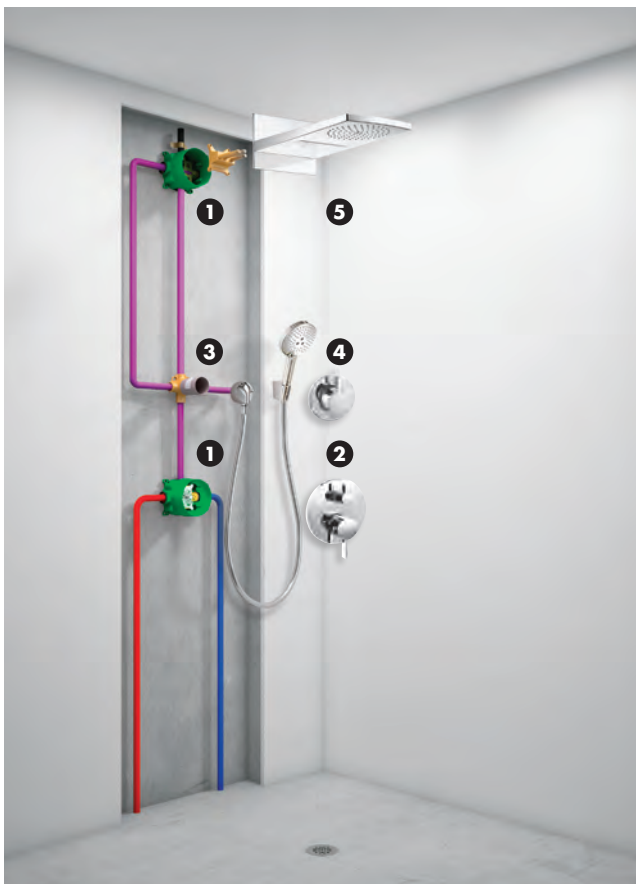

Thermostatic with Volume Control plus Quattro Diverter/Raindance Rainfall Showerhead 180 2-Jet Trim

1. (2x) Rough, iBox® Universal Plus with Service Stops, 3/4" #01850181
  One iBox Universal Plus is used as a rough for the Raindance® Rainfall, The second iBox® Universal Plus is needed to install the thermostatic trim
2. Ecostat® Thermostatic Trim S with Volume Control #04230000
  Thermostatic temperature control and volume control
3. Rough, Quattro 3-Way Diverter, 3/4" #15930181 or
  Rough, Quattro Green 3-Way Diverter, 3/4" (no shared function) #15936181
4. Ecostat® Diverter Trim S Trio/Quattro #04232000
  Selects between the two functions of the Raindance® Rainfall® and also the handshower
5. Raindance® Rainfall® Showerhead 180 2-Jet Trim, 2.5 GPM #28433001
  Includes showerhead function block for installing showerhead onto the iBox®