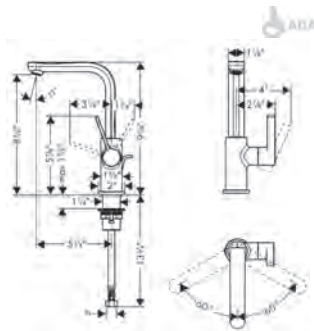

Metris S Single-Hole Faucet 230 with Swivel Spout and Pop-Up Drain, 1.2 GPM

- Swivel range 120°
- Aerated spray
- Flow: 1.2 GPM (4.5 L/Min)
- Ceramic cartridge
- Includes pop-up drain

chrome 31161001 467
brushed nickel 31161821 593