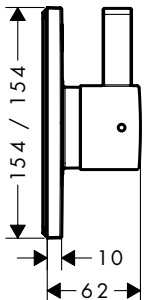

**Required Parts**

- Rough, iBox Universal Plus with Service Stops, 3/4"

	01850181	169
--	----------	-----

High-Efficiency Showers

NEW

**Ecostat Diverter Trim Square Trio/Quattro**

- Handle, Sleeve, Escutcheon