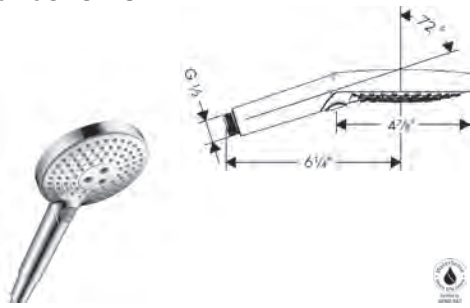

Handshower

Raindance Select S Handshower 120 3-Jet PowderRain, 2.5 GPM
· Select button for comfortable alternation of spray modes
· Spray modes: PowderRain, Rain, Whirl
· Flow: 2.5 GPM (9.5 L/Min)
· Fully-finished matching spray face

Finish	Part No.	List $
chrome	26037001	163
brushed nickel	26037821	207
matte black	26037671	207
polished nickel	26037831	199
brushed gold optic	26037251	207

EcoRight Version

· Raindance Select S Handshower 120 3-Jet PowderRain, 1.75 GPM

chrome	26036001	163
brushed nickel	26036821	207
matte black	26036671	207
polished nickel	26036831	199
brushed gold optic	26036251	207

Available Winter/Spring 2021