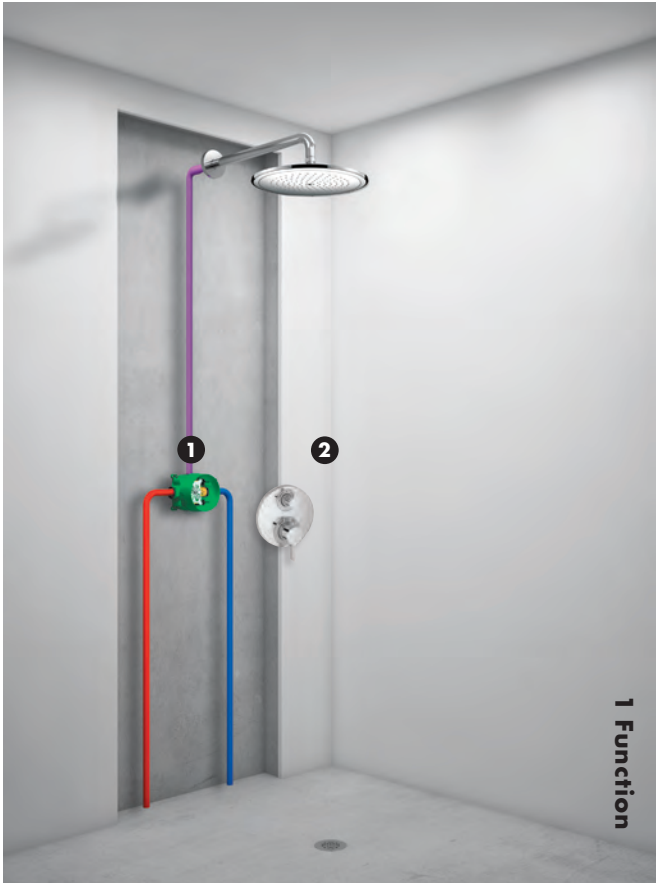

1 Function

Thermostatic with Volume Control

1. Rough, iBox® Universal Plus with Service Stops, 3/4" #01850181
  2. Ecostat® S Thermostatic Trim with Volume Control #15757XX1
2. Thermostatic temperature control and volume control for one shower function