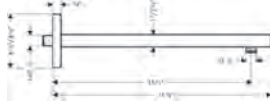

Raindance E Showerarm, 15" (Must be used with Raindance E 300 Showerhead)

- Brass
- 1/2" NPT

chrome	04731000	214
brushed nickel	04731820	272
matte black*	04731670	272
matte white*	04731700	272
brushed black chrome*	04731340	272
brushed bronze*	04731140	272

NEW FINISHES