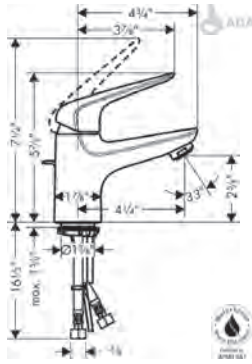

Faucets

Focus N Single-Hole Faucet 70 with Pop-Up Drain, 1.2 GPM

- Aerated spray
- Flow: 1.2 GPM (4.5 L/Min)
- Ceramic cartridge
- Includes pop-up drain

Finish	Part No.	List $
chrome	71020001	178
brushed nickel	71020821	226