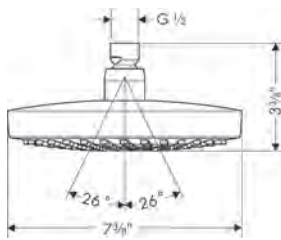

Cromo Select S Showerhead 180 2-Jet, 2.5 GPM
· 147 no-clog spray channels
· Spray modes: Rain, IntenseRain
· Flow: 2.5 GPM (9.5 L/Min)
· Select button for comfortable alternation of spray modes
· Fully-finished matching spray face

chrome	04825000	299
white/chrome	04825400	299
brushed nickel	04825820	380
matte black*	04825670	380
matte white*	04825700	380
brushed bronze*	04825340	380
brushed black chrome*	04825140	380

EcoRight Versions

· Cromo Select S Showerhead 180 2-Jet, 1.8 GPM

chrome	04388000	299
white/chrome	04388400	299
brushed nickel	04388820	380
matte black*	04388670	380
matte white*	04388700	380
brushed bronze*	04388140	380
brushed black chrome*	04388340	380

· Cromo Select S Showerhead 180 2-Jet, 2.0 GPM

chrome	26523001	299
white/chrome	26523401	299
brushed nickel	26523821	380
matte black*	26523671	380
matte white*	26523701	380
brushed bronze*	26523141	380
brushed black chrome*	26523341	380

2.5 GPM Version Available Spring 2021

Talis Select E / Talis E