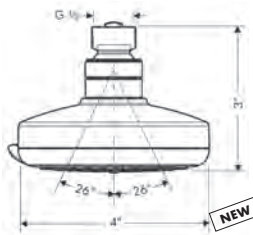

Croma 100 Showerhead E 3-Jet, 2.5 GPM

- 75 no-clog spray channels
- Spray modes: Full, Pulsating Massage, Intense Turbo
- Flow: 2.5 GPM (9.5 L/Min)

chrome 04071000 99
brushed nickel 04071820 126

EcoRight Versions

- Croma 100 Showerhead E 3-Jet, 1.5 GPM (Avail. Spring 2021)
- Croma 100 Showerhead E 3-Jet, 1.8 GPM

chrome 04929000 99
brushed nickel 04929820 126
chrome 04733000 99
brushed nickel 04733820 126