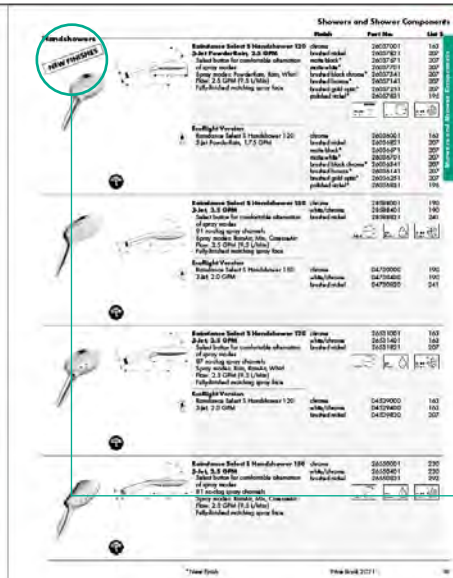

Enhancements to Our Product Listing

A key response that we took into consideration for 2021 was a high quantity of literature pieces, and the challenge of searching for hansgrohe products and content through multiple reference tools. *Ideas for the Bathroom and Kitchen* (also known as *hansgrohe Essentials* brochure) is now fully integrated into hansgrohe Price Book 2021. Now get our two most comprehensive resources in one book.

The *Showers and Shower Components* and the *High Efficiency Showers* sections have been restructured to improve user comprehension and visibility of our latest, most popular products that offer a wide range of flow rates.

The 'NEW' and 'NEW FINISHES' labels are a fast way to identify new products or existing products with new FinishPlus® decorative finishes.