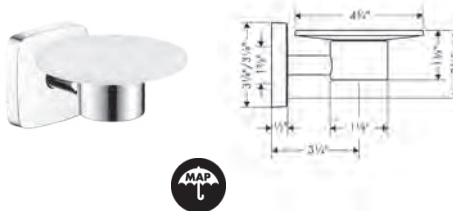

PuraVida Soap Dish

chrome

41502000

177

- Brass, Ceramic
- Wall-mounted
- Metal holder