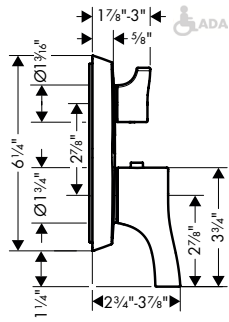

Shower Trims

Finish Part No. List $

NEW

Locarno Thermostatic Trim with Volume Control

- Volume control for 1 outlet
- Flow: 6.0 GPM (22.7 L/Min)
- Thermostatic cartridge, Ceramic cartridge
- Anti-scald 100° safety stop
- Optimized for water-efficient shower products

Required Parts

- Rough, iBox Universal Plus with Service Stops, 3/4"

chrome	04821000	515
brushed nickel	04821820	654
matte black	04821670	654
polished nickel	04821830	628
brushed gold optic	04821250	654

Available Winter/Spring 2021

NEW