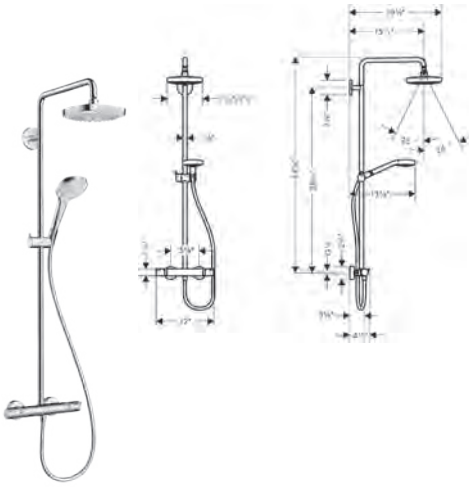

Showerpipes

Showerpipes

Finish   **Part No.**   **List $**

Croma Select E Showerpipe 180 2-Jet, 2.0 GPM

- Flow: 2.0 GPM (7.6 L/Min)
- Outlets may not be operated simultaneously
- Shower arm swivels left and right
- Anti-scald 100° safety stop
- Integrated volume control/diverter for 2 functions
- Exposed installation
- Height-adjustable hand shower holder
- Thermostatic cartridge
- Built-in service stops

chrome   27257001   1,068
brushed nickel   27257821   1,356

Includes

- Croma Select E Showerhead 180 2-Jet, 2.0 GPM (# 26528XXX)
- Croma Select E Handshower 110 3-Jet, 2.0 GPM (# 26811XXX)
- Handshower Hose Techniflex, 63" (# 28276XXX)

Required Parts

· Showerpipe Basic Set   16181181   71