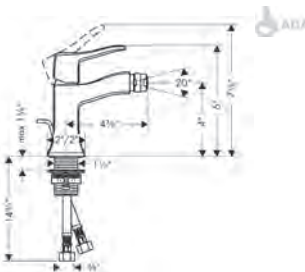

Metris C Single-Hole Bidet Faucet

- Pivoting aerator
- Ceramic cartridge
- Includes pop-up drain

- chrome 31275001 386
- brushed nickel 31275821 490
- polished nickel 31275831 471
- rubbed bronze 31275921 490