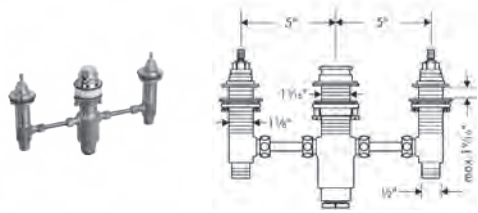

Rough, 3-Hole Roman Tub Set
· 1/2" NPT
· 90° ceramic valves

	06607000	273