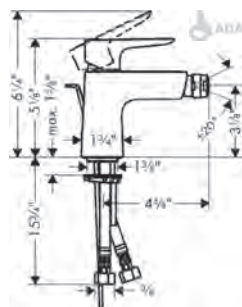

Talis E Single-Hole Bidet Faucet

- Pivoting aerator
- Ceramic cartridge
- Includes pop-up drain

chrome	71720001	213
brushed nickel	71720821	271