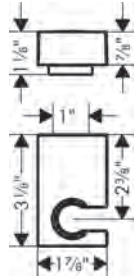

Handshower Holder

- Wall-mounted

chrome	28387001	65
brushed nickel	28387821	83
matte black*	28387671	83
matte white	28387701	83
brushed black chrome*	28387341	83
brushed bronze*	28387141	83