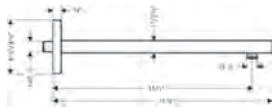

2.5 GPM Version Available Spring 2021

Metropol

Raindance E Showerarm, 15" (Must be used with Raindance E 300 Showerhead)

- Brass
- 1/2" NPT

chrome	04731000	214
brushed nickel	04731820	272
matte black*	04731670	272
matte white*	04731700	272
brushed black chrome*	04731340	272
brushed bronze*	04731140	272