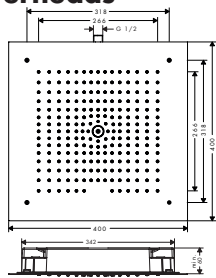

Showers and Shower Components

Showers and Shower Components

Raindance® E Showerheads

NEW

NEW

Raindance E Showerhead 400 Square 1-Jet Trim, 2.5 GPM

- 224 no-clog spray channels
- Spray modes: Rain
- Flow: 2.5 GPM (9.5 L/Min)
- Fully-finished matching spray face

Alternate Version

- Raindance E Showerhead 400 Square 1-Jet Trim, 2.0 GPM

EcoRight Version

- Raindance E Showerhead 400 Square 1-Jet Trim, 1.8 GPM (168 spray channels)

Required Parts

- Raindance E Rough, Showerhead 400 Square 1-Jet

Finish   **Part No.**   **List $**

chrome   26925001   777

chrome   26253001   777

chrome   26255001   777

26254181   117

Available Spring 2021