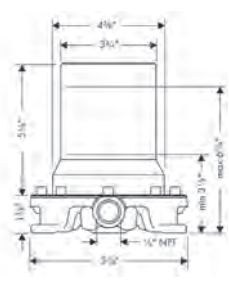

Rough, Freestanding Tub Filler
· 1/2" NPT 10452181 716