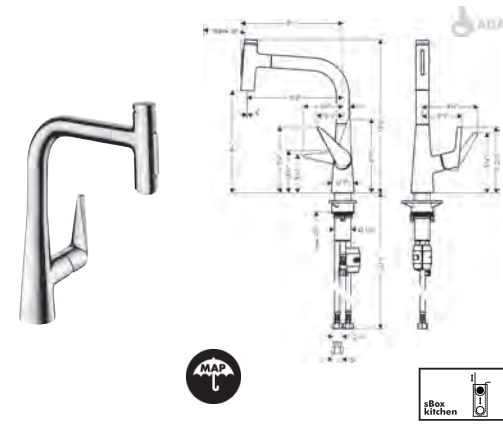

Talis Select S Prep Kitchen Faucet, 2-Spray Pull-Out, 1.75 GPM

- Swivel range 110° / 150°
- Laminar and needle spray
- Toggle spray diverter
- Select button provides convenient start/stop of the water flow at the sprayhead
- MagFit magnetic sprayhead docking
- Single-hole installation
- Flow: 1.75 GPM (6.6 L/Min)
- Ceramic cartridge
- 3/8" hoses
- Integrated double backflow prevention

chrome	72824001	608
steel optic	72824801	772

Alternate Version

- Talis Select S Prep Kitchen Faucet, 2-Spray Pull-Out with sBox, 1.75 GPM

chrome	73868001	662
steel optic	73868801	841