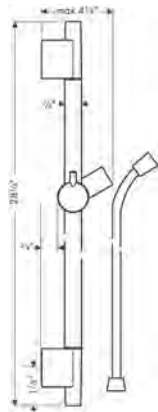

chrome 28276003 59  
brushed nickel 28276823 75

**Wallbar**

**Unica Wallbar S, 24"**

- Consists of: Wallbar, Handshower hose, Slider
- Brass wallbar
- Angle-adjustable holder pivots left and right, slides easily and locks in place