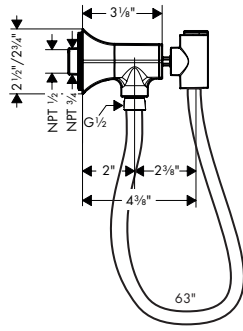

Shower Components

NEW

Locarno Handshower Porter with Outlet and Check Valves

- Wall-mounted
- Consists of: Handshower holder, hose, wall outlet
- Angle-adjustable

Includes

- Handshower Hose Techniflex, 63" (# 28276XXX)

Finish	Part No.	List $
chrome	04831000	178
brushed nickel	04831820	226
matte black	04831670	226
polished nickel	04831830	217
brushed gold optic	04831250	226

Available Winter/Spring 2021

Locarno

NEW