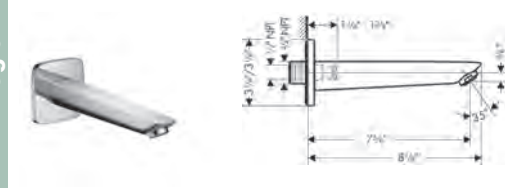

Logis

Logis Tub Spout
· Solid brass
· Includes: 1/2" female and 3/4" male adaptor

chrome 71410001 163
brushed nickel 71410821 207