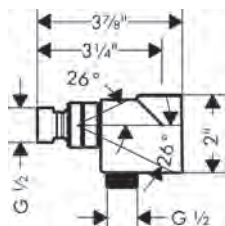

**Includes**

- Handshower Hose Techniflex, 63" (# 28276XXX)

**Handshower Holders**

**Handshower Holder Classic**

- Wall-mounted

chrome	28324000	44
brushed nickel	28324820	56
matte black*	28324670	56
polished nickel	28324830	54