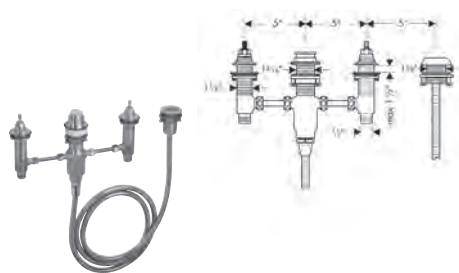

**Rough, 4-Hole Roman Tub Set**  
 · 1/2" NPT  
 · 90° ceramic valves

06646000	409
----------	-----

**NEW FINISHES**

**Metropol Tub Spout**  
 · Solid brass  
 · Includes: 1/2" female and 3/4" male adaptor