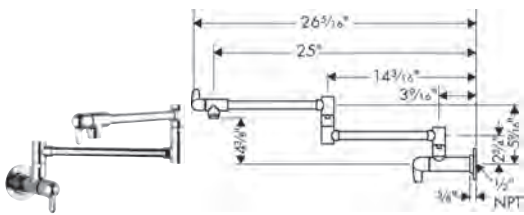

Allegro E Pot Filler, Wall-Mounted

- Swivel range 180°
- Aerated spray
- Wall-mounted
- Flow: 2.5 GPM (9.5 L/Min)
- 90° ceramic valves
- 1/2" NPT

chrome
steel optic

04059000
04059860

1,034
1,313