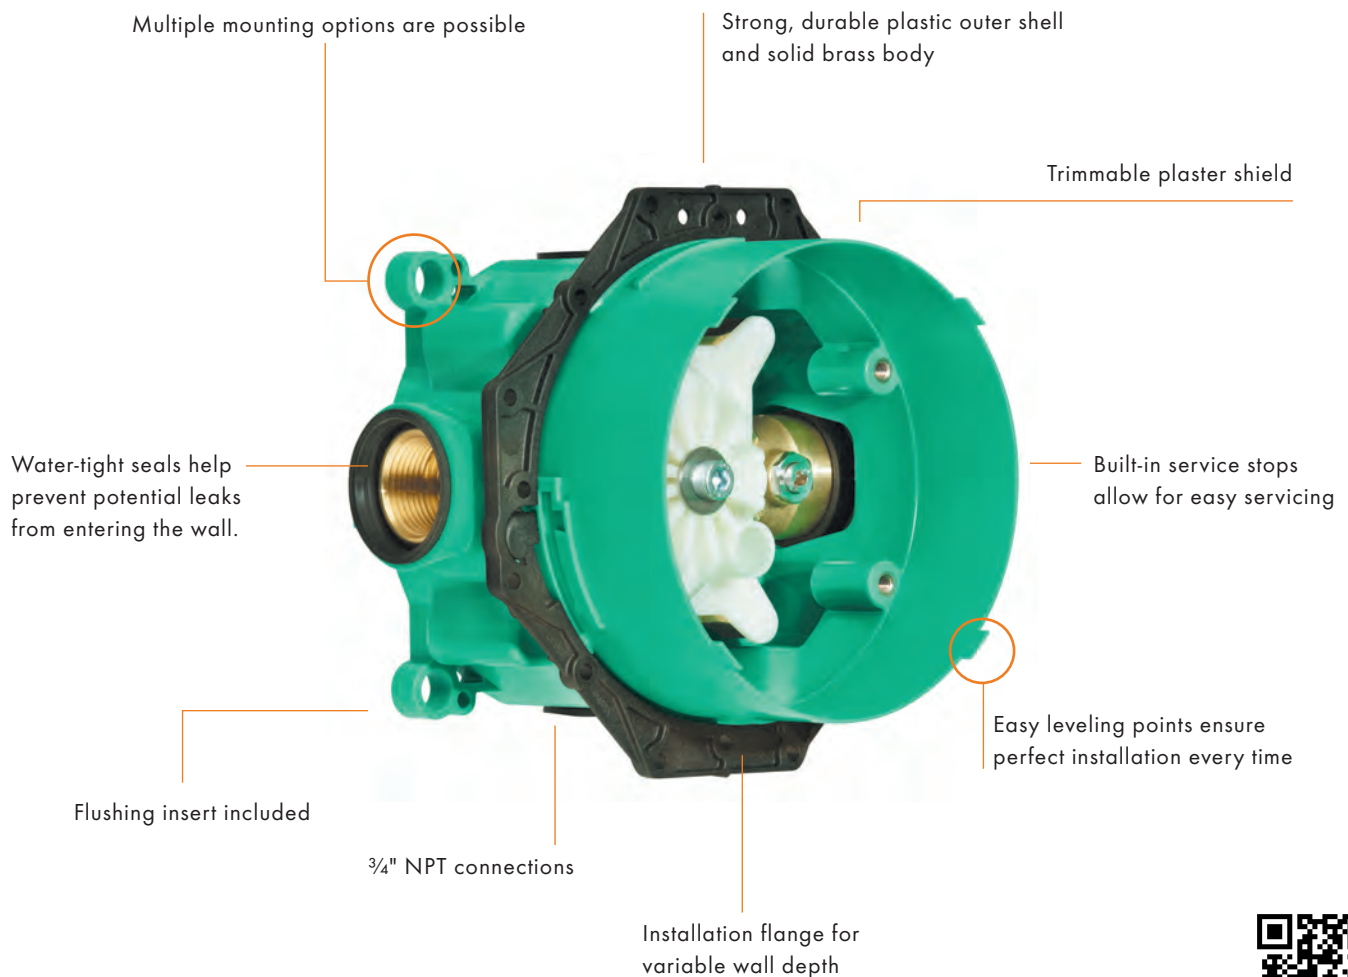

The revolutionary rough from hansgrohe. **iBox® Universal Plus Rough.**

Eliminating the need for a multitude of roughs, the iBox® Universal Plus rough brings increased efficiency to your business, whether you are an architect or a plumber, a wholesaler or a remodeler.

Revolutionary by design and nearly boundless in possibilities, the iBox® Universal Plus rough is the key component for numerous concealed shower installation solutions for hansgrohe. Its

features and potential uses offer remarkable versatility and convenience. This innovative rough enables you more space, freedom of movement, and flexibility in planning your bathroom –

and is easy and straightforward to install. Thus, the iBox® Universal Plus rough is an industry favorite.

- Install any pressure balance or thermostatic trim, available in a variety of styles and finishes
- Test and flushing plug allows installation and testing without having to install the trim first
- Compatible with all commonly-used wall constructions and pipework systems
- Can be used with either 3/4" or 1/2" pipework with reductions

**iBox® Universal Plus
Rough Video**

The revolutionary rough for any shower configuration.