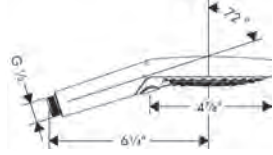

Raindance® Select® Handshowers

NEW FINISHES

Raindance Select S Handshower 120 3-Jet PowderRain, 2.5 GPM

- Select button for comfortable alternation of spray modes
- Spray modes: PowderRain, Rain, Whirl
- Flow: 2.5 GPM (9.5 L/Min)
- Fully-finished matching spray face

Finish	Part No.	List $
chrome	26037001	163
brushed nickel	26037821	207
matte black*	26037671	207
matte white*	26037701	207
brushed black chrome*	26037341	207
brushed bronze*	26037141	207
brushed gold optic*	26037251	207
polished nickel*	26037831	199

EcoRight Version

- Raindance Select S Handshower 120 3-Jet PowderRain, 1.75 GPM

chrome	26036001	163
brushed nickel	26036821	207
matte black*	26036671	207
matte white*	26036701	207
brushed black chrome*	26036341	207
brushed bronze*	26036141	207
brushed gold optic*	26036251	207
polished nickel*	26036831	199