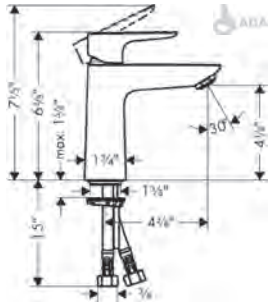

Finish

Part No.

List $

Talis E Single-Hole Faucet 110, 1.0 GPM

- Aerated spray
- Flow: 1.0 GPM (3.8 L/Min)
- Ceramic cartridge
- Does not include: Pop-up assembly

chrome

71709001

207