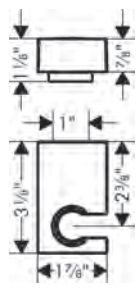

*Matte white finish shown

Rainfinity Baton Handshower 100 1-Jet, 2.5 GPM

- Spray modes: PowderRain
- Flow: 2.5 GPM (9.5 L/Min)
- Spray face surface: graphite

chrome	26866001	160
matte white	26866701	203
brushed nickel	26866821	203

EcoRight Version

- Rainfinity Baton Handshower 100 1-Jet, 1.5 GPM (Avail. Spring 2021)

chrome	26863001	160
matte white	26863701	203
brushed nickel	26863821	203

- Rainfinity Baton Handshower 100 1-Jet, 1.75 GPM

chrome	26867001	160
matte white	26867701	203
brushed nickel	26867821	203

NEW

Handshower Holder

- Wall-mounted

chrome	28387001	65
matte white	28387701	83
brushed nickel	28387821	83

NEW