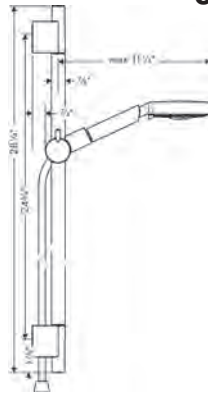

Additional Wallbar Sets from hansgrohe

Raindance S Wallbar Set 120 3-Jet 24\", 2.5 GPM

- Consists of: Handshower, Wallbar, Handshower hose, Slider
- Spray modes: RainAir, Whirl, BalanceAir
- Angle-adjustable holder pivots left and right, slides easily and locks in place
- Flow: 2.5 GPM (9.5 L/Min)

chrome 04266000 443
brushed nickel 04266820 563

Includes

- Raindance S Handshower 120 3-Jet, 2.5 GPM (# 28514XXX)
- Handshower Hose Techniflex, 63" (# 28276XXX)
- Unica Wallbar S, 24" (# 28632XXX)