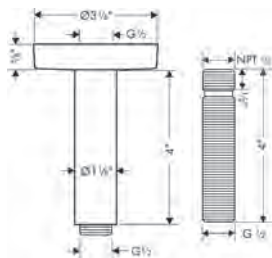

**2.5 GPM Version Available Spring 2021**

Metropol

**Raindance E Showerarm, 15" (Must be used with Raindance E 300 Showerhead)**

- Brass
- 1/2" NPT

chrome	04731000	214
brushed nickel	04731820	272
matte black*	04731670	272
matte white*	04731700	272
brushed black chrome*	04731340	272
brushed bronze*	04731140	272