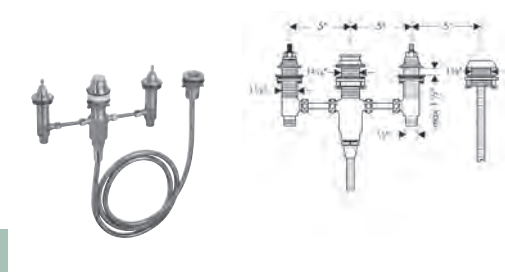

Rough, 4-Hole Roman Tub Set
· 1/2" NPT
· 90° ceramic valves

06646000 409