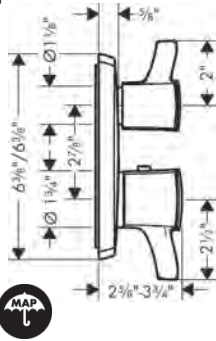

Ecostat® Classic Square Trims

Finish Part No. List $

NEW FINISHES