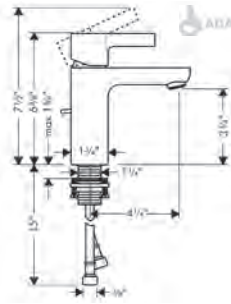

Faucets

Finish Part No. List $

Metris S Single-Hole Faucet 100 with Pop-Up Drain, 1.2 GPM

- Aerated spray
- Flow: 1.2 GPM (4.5 L/Min)
- Ceramic cartridge
- Includes pop-up drain

chrome 31060001 391
brushed nickel 31060821 497

Alternate Version

- Metris S Single-Hole Faucet 100 with Pop-Up Drain, 0.5 GPM

chrome 31012001 391
brushed nickel 31012821 497