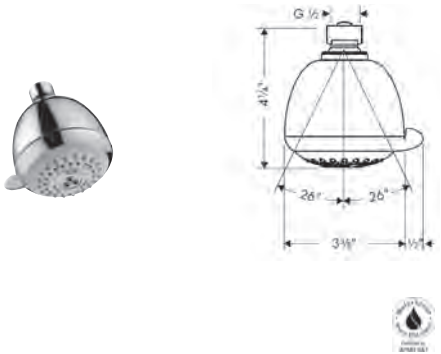

Croma Showerhead E 75 3-Jet, 2.0 GPM
· 40 no-clog spray channels
· Spray modes: Full, Pulsating Massage, Intense Turbo
· Flow: 2.0 GPM (7.6 L/Min)

chrome	04335000	104
brushed nickel	04335820	132