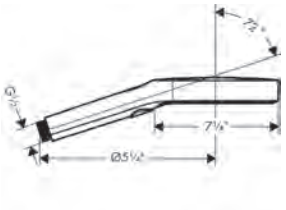

Showers and Shower Components

NEW