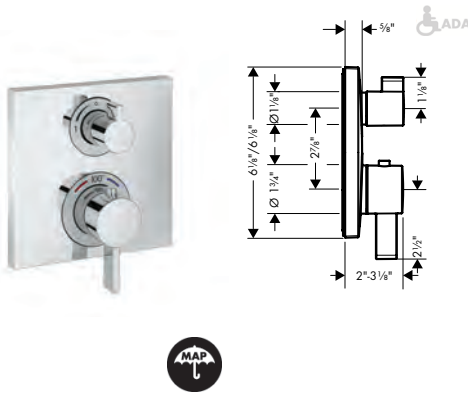

**Optional Parts**

· Installation Set, iBox Universal Plus Rough	96615000	47
---	----------	----

Shower Trims

Finish Part No. List \$

**Ecostat Square Thermostatic Trim with Volume Control**  
 · Volume control for 1 outlet  
 · Flow: 6.0 GPM (22.7 L/Min)  
 · Thermostatic cartridge, Ceramic cartridge  
 · Anti-scaled 100° safety stop  
 · Optimized for water-efficient shower products