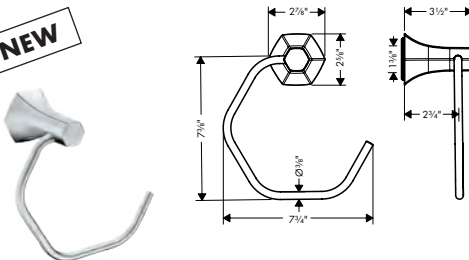

Locarno Towel Ring
· Metal holder
· Brass
· Wall-mounted

chrome	04836000	130
brushed nickel	04836820	165
matte black	04836670	165
polished nickel	04836830	159
brushed gold optic	04836250	165

Available Winter/Spring 2021

NEW