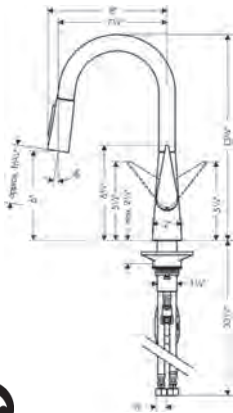

Talis S Prep Kitchen Faucet, 2-Spray Pull-Down, 1.75 GPM

- Swivel range 110° / 150°
- Laminar and needle spray
- Toggle spray diverter
- MagFit magnetic sprayhead docking
- Single-hole installation
- Flow: 1.75 GPM (6.6 L/Min)
- Ceramic cartridge
- 3/8" connections
- Integrated double backflow prevention

- chrome
- steel optic

- 72815001
- 72815801

- 546
- 693