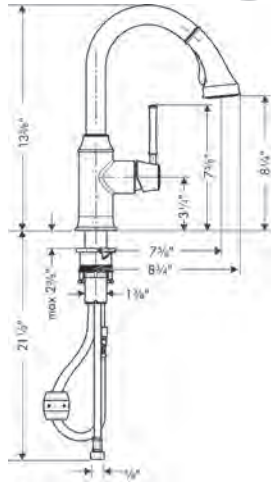

Talis C Prep Kitchen Faucet, 2-Spray Pull-Down, 1.75 GPM

- Swivel range 150°
- Aerated and needle spray
- Locking spray diverter (reverts to default spray mode upon valve closing)
- MagFit magnetic sprayhead docking
- Single-hole installation
- Flow: 1.75 GPM (6.6 L/Min)
- Ceramic cartridge
- 3/8" connections
- Integrated double backflow prevention

chrome	04216000	627
steel optic	04216800	796
polished nickel	04216830	765
rubbed bronze	04216920	796