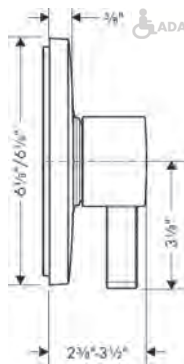

Ecostat E Pressure Balance Trim

- Flow: 5.44 GPM (20.6 L/Min)
- Integrated bypass for use with diverter tub spouts
- Temperature and on/off control for 1 outlet

chrome 15718001 216
brushed nickel 15718821 274

Required Parts

· Rough, iBox Universal Plus with Service Stops, 3/4" 01850181 169