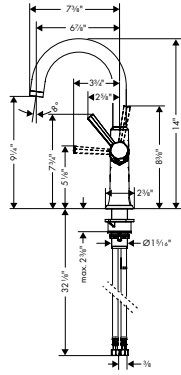

NEW

Locarno Bar Kitchen Faucet, 1.5 GPM

- Swivel range 150°
- Laminar spray
- Single-hole installation
- Flow: 1.5 GPM (5.7 L/Min)
- Ceramic cartridge
- 3/8" hoses

Finish	Part No.	List $
chrome	04854000	510
matte black	04854670	648
steel optic	04854800	648
polished nickel	04854830	622
brushed gold optic	04854250	648

Available Winter/Spring 2021