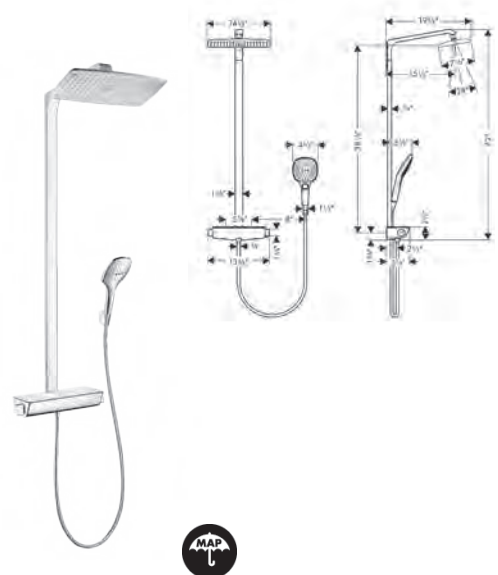

Raindance® Showerpipe

Raindance E Showerpipe 360 1-Jet, 2.5 GPM

- Flow: 2.5 GPM (9.5 L/Min)
- Outlets may not be operated simultaneously
- Shelf: made of safety glass
- Shelf color: chrome or white
- Anti-scald 100° safety stop
- Integrated volume control/diverter for 2 functions
- Exposed installation
- Thermostatic cartridge

chrome	27112001	2,033
white/chrome	27112401	2,033

Includes

- Raindance E Showerhead 360 1-Jet, 2.5 GPM (# 27381XXX)
- Raindance Select E Handshower 120 3-Jet, 2.5 GPM (# 26521XXX)
- Handshower Hose Techniflex, 63" (# 28276XXX)
- Handshower Holder S (# 28331XXX)

Required Parts

· Showerpipe Basic Set	16181181	71