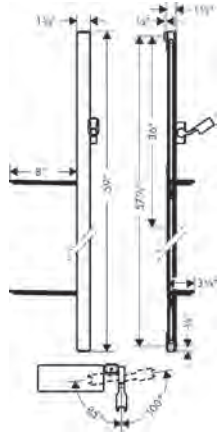

Showers and Shower Components

Wallbars

Finish

Part No.

List $

Unica Wallbar Raindance E, 60"

chrome

27645000

450

- Consists of: Wallbar, Handshower hose, Slider, Soap dishes
- Made of safety glass
- Flat aluminum profile with mirrored safety glass finish
- Angle-adjustable holder pivots left and right, slides easily and locks in place

Includes

- Handshower Hose Techniflex, 63" (# 28276XXX)