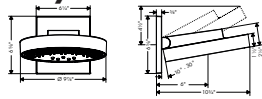

High-Efficiency Showers

Rainfinity™ Shower System

NEW