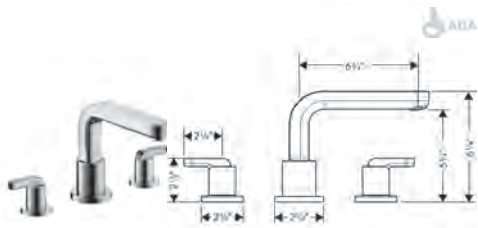

Bath

Finish

Part No.

List $

Metris S 3-Hole Roman Tub Set Trim with Lever Handles

- Flow: 5.81 GPM (22 L/Min)
- 90° ceramic valves

Required Parts

- Rough, 3-Hole Roman Tub Set

chrome
brushed nickel

31438001
31438821

739
939

06607000

273