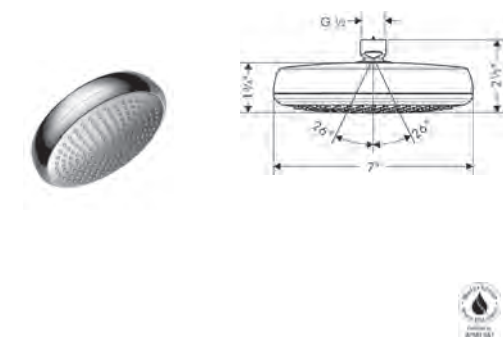

Additional Crometta® Showerhead Offering

Crometta Showerhead 160 1-Jet, 2.0 GPM

- 178 no-clog spray channels
- Spray modes: Full
- Flow: 2.0 GPM (7.6 L/Min)
- Fully-finished matching spray face

chrome	26578001	156
white/chrome	26578401	156
brushed nickel	26578821	198