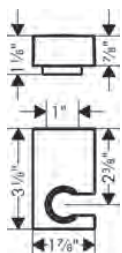

Handshower Holder
· Wall-mounted

chrome	28387001	65
brushed nickel	28387821	83
matte black*	28387671	83
matte white	28387701	83
brushed black chrome*	28387341	83
brushed bronze*	28387141	83