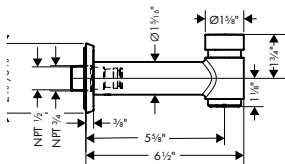

Locarno Tub Spout

- Metal
- Wall-mounted
- Includes: 1/2" female and 3/4" male adaptor

chrome	04814000	180
brushed nickel	04814820	229
matte black	04814670	229
polished nickel	04814830	220
brushed gold optic	04814250	229

Available Winter/Spring 2021

NEW