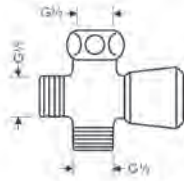

Showers and Shower Components

Diverters and Vacuum Breakers

Inversa Diverter
· Brass
· G 1/2

Finish	Part No.	List $
chrome	28719003	95
brushed nickel	28719823	121
rubbed bronze	28719923	121
polished brass	28719933	116