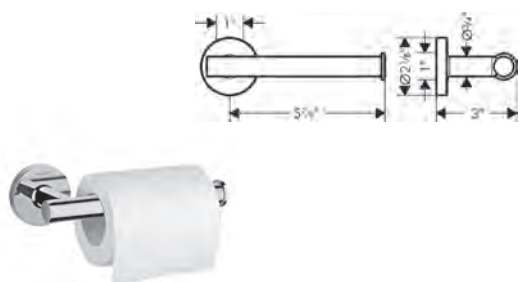

Logis Universal Toilet Paper Holder without Cover

chrome

41726000

42

- Brass
- Wall-mounted
- Metal holder