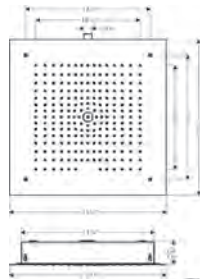

NEW

Raindance E Showerhead 400 Square 1-Jet Trim, 2.0 GPM

- 168 no-clog spray channels
- Spray modes: Rain
- Flow: 2.0 GPM (7.6 L/Min)
- Fully-finished matching spray face

Alternate Version

- Raindance E Showerhead 400 Square 1-Jet Trim, 2.5 GPM (224 spray channels)

EcoRight Version

- Raindance E Showerhead 400 Square 1-Jet Trim, 1.8 GPM

Required Parts

- Raindance E Rough, Showerhead 400 Square 1-Jet

chrome   26253001   777

chrome   26925001   777

chrome   26255001   777

26254181   117