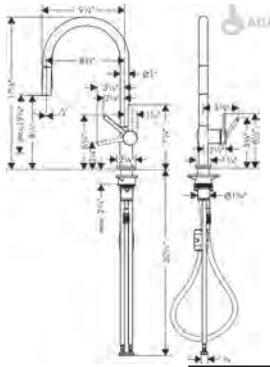

Talis® N

NEW

Talis N HighArc Kitchen Faucet, O-Style 2-Spray Pull-Down, 1.75 GPM

- Swivel range adjustable in 4 steps 60°, 110°, 150°, 360°
- Aerated and needle spray
- Toggle spray diverter
- Single-hole installation
- Flow: 1.75 GPM (6.6 L/Min)
- Ceramic cartridge
- 3/8" connections
- Integrated double backflow prevention
- MagFit magnetic sprayhead docking

Alternate Version

- Talis N HighArc Kitchen Faucet, O-Style 2-Spray Pull-Down with sBox, 1.75 GPM

Finish	Part No.	List $
chrome	72800001	550
steel optic	72800801	699
matte black	72800671	699
polished nickel	72800831	671

chrome	72801001	633
steel optic	72801801	804
matte black	72801671	804
polished nickel	72801831	772

Available Now

NEW