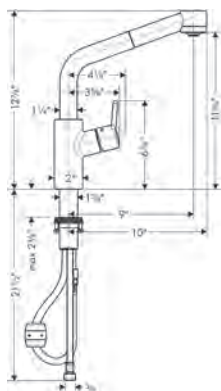

Talis S² Prep Kitchen Faucet, 2-Spray Pull-Down, 1.75 GPM

- Swivel range 150°
- Aerated and needle spray
- Non-locking spray diverter
- MagFit magnetic sprayhead docking
- Single-hole installation
- Flow: 1.75 GPM (6.6 L/Min)
- Ceramic cartridge
- 3/8" connections
- Integrated double backflow prevention

chrome	04286000	615
steel optic	04286800	781
brushed gold optic*	04286250	781
brushed black chrome*	04286340	781

Kitchen