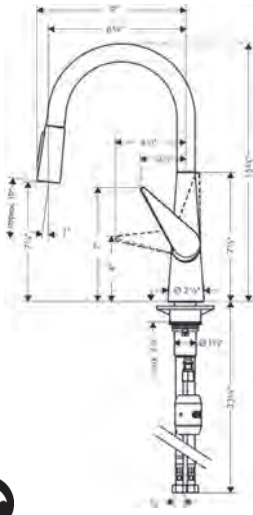

Talis® S

Talis S HighArc Kitchen Faucet, 2-Spray Pull-Down, 1.75 GPM

- Swivel range 110° / 150°
- Laminar and needle spray
- Toggle spray diverter
- MagFit magnetic sprayhead docking
- Single-hole installation
- Flow: 1.75 GPM (6.6 L/Min)
- Ceramic cartridge
- 3/8" connections
- Integrated double backflow prevention

Finish

Part No.

List $

- chrome
- steel optic

- 72813001
- 72813801

- 604
- 767