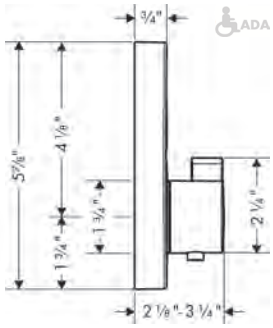

ShowerSelect 5 Thermostatic Trim for 2 Functions, Round

- Outlets may be operated simultaneously
- Select push-button on/off control for 2 outlets
- Flow: 8.0 GPM (30.3 L/Min) / 2.0 GPM (7.6 L/Min)
- Thermostatic cartridge, Start/stop cartridge
- Anti-scald 100° safety stop
- Optimized for water-efficient shower products
- Optional throttle to limit total flow

Required Parts

- Rough, iBox Universal Plus with Service Stops, 3/4"

chrome	15743001	679
brushed nickel	15743821	862
matte black*	15743671	862
matte white*	15743701	862
brushed black chrome*	15743341	862
brushed bronze*	15743141	862