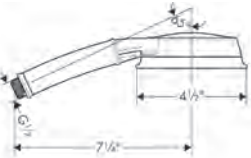

Handshower

Croma 100 Classic Handshower 3-Jet, 2.5 GPM

- 75 no-clog spray channels
- Spray modes: Full, Pulsating Massage, Intense Turbo
- Flow: 2.5 GPM (9.5 L/Min)

chrome	04072000	109
brushed nickel	04072820	138
polished nickel	04072830	133
rubbed bronze	04072920	138

EcoRight Version

- Croma 100 Classic Handshower 3-Jet, 1.5 GPM (Avail. Spring 2021)
- Croma 100 Classic Handshower 3-Jet, 1.75 GPM
- Croma 100 Classic Handshower 3-Jet, 2.0 GPM

chrome	04932000	109
brushed nickel	04932820	138
polished nickel	04932830	133
rubbed bronze	04932920	138
chrome	04753000	109
brushed nickel	04753820	138
polished nickel	04753830	133
rubbed bronze	04753920	138
chrome	04334000	109
brushed nickel	04334820	138
polished nickel	04334830	133
rubbed bronze	04334920	138