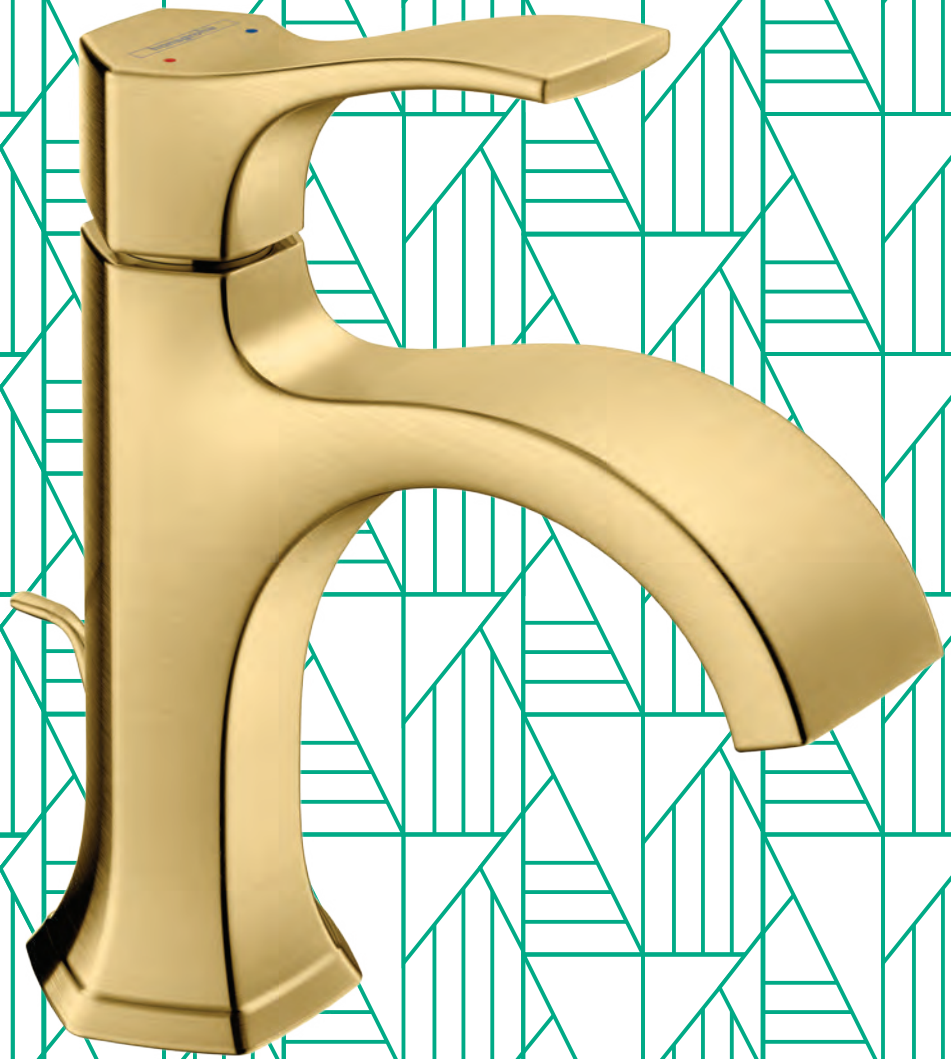

# Modern with a touch of iconic luxury.

Locarno captures the essence of monumental American art and design.

At hansgrohe, we know the essential qualities for alluring interiors: balance, grace, and harmony. They are the pillars for the latest collection by hansgrohe. Inspired by the Art Deco movement and the 1920s, Locarno™ is