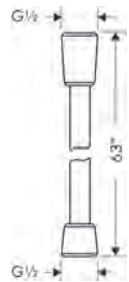

Handshower Hose

Handshower Hose Techniflex, 63"

- High-quality shower hose
- Pivot connector prevents hose from tangling
- No-kink hose

chrome 28276003 59
brushed nickel 28276823 75