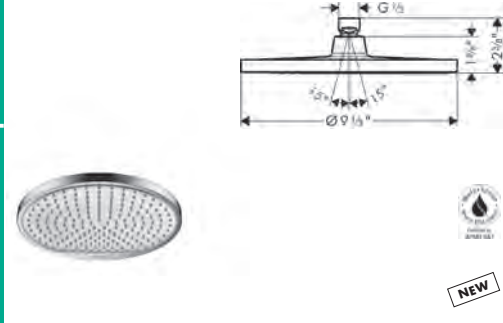

Showers and Shower Components

Crometta® Showerheads

Crometta S Showerhead 240 1-Jet, 2.5 GPM

- 180 no-clog spray channels
- Spray modes: Rain
- Flow: 2.5 GPM (9.5 L/Min)
- Fully-finished matching spray face

EcoRight Version

- Crometta S Showerhead 240 1-Jet, 2.0 GPM
- Crometta S Showerhead 240 1-Jet, 1.75 GPM (Avail. Spring 2021)

Finish	Part No.	List $
chrome	26917001	199
brushed nickel	26917821	253
chrome	26727001	199
brushed nickel	26727821	253
chrome	26918001	199
brushed nickel	26918821	253

2.5 GPM Version Available Spring 2021