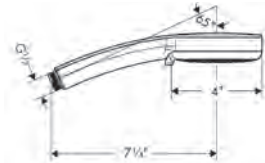

Croma® Handshower

Croma 100 Handshower E 3-Jet, 2.5 GPM

- 75 no-clog spray channels
- Spray modes: Full, Pulsating Massage, Intense Turbo
- Flow: 2.5 GPM (9.5 L/Min)

EcoRight Version

- Croma 100 Handshower E 3-Jet, 1.8 GPM

chrome 04073000 99
brushed nickel 04073820 126

NEW

- Croma 100 Handshower E 3-Jet, 1.5 GPM (Avail. Spring 2021)

chrome 04931000 99
brushed nickel 04931820 126