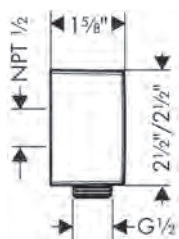

Wall Outlet

FixFit Wall Outlet Square with Check Valves
· 1/2" NPT

chrome	26455001	98
brushed nickel	26455821	124
matte black*	26455671	124
matte white*	26455701	124
brushed black chrome*	26455341	124
brushed bronze*	26455141	124

Handshower Holder