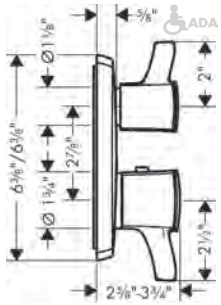

Ecostat Classic Thermostatic Trim with Volume Control and Diverter, Square
· Volume control and diverter for 2 outlets
· Flow: 6.0 GPM (22.7 L/Min)
· Thermostatic cartridge, Shut-off/ diverter valve
· Anti-scald 100° safety stop
· Optimized for water-efficient shower products

chrome	15728001	546
brushed nickel	15728821	693
matte black*	15728671	693
polished nickel	15728831	666
brushed bronze*	15728141	693

Required Parts

· Rough, iBox Universal Plus with Service Stops, 3/4"	01850181	169

NEW