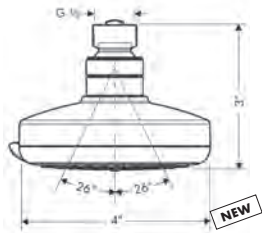

NEW

Cromo 100 Showerhead E 3-Jet, 2.5 GPM

- 75 no-clog spray channels
- Spray modes: Full, Pulsating Massage, Intense Turbo
- Flow: 2.5 GPM (9.5 L/Min)

chrome	04071000	99
brushed nickel	04071820	126

EcoRight Versions

- Cromo 100 Showerhead E 3-Jet, 1.5 GPM (Avail. Spring 2021)
- Cromo 100 Showerhead E 3-Jet, 1.8 GPM

chrome	04929000	99
brushed nickel	04929820	126
chrome	04733000	99
brushed nickel	04733820	126