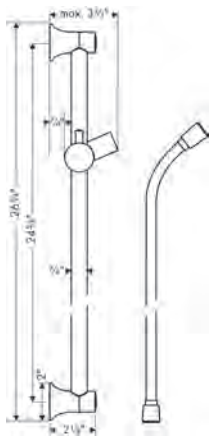

Wallbar

Unica Wallbar Classic, 24"

- Consists of: Wallbar, Handshower hose, Slider
- Brass wallbar
- Angle-adjustable holder pivots left and right, slides easily and locks in place

Includes

- Handshower Hose Techniflex, 63" (# 28276XXX)

chrome	27617000	264
brushed nickel	27617820	335
polished nickel	27617830	322
rubbed bronze	27617920	335

Wall Outlet

FixFit Wall Outlet with Check Valves

- 1/2" NPT

chrome	27458003	69
brushed nickel	27458823	88
polished nickel	27458833	84
rubbed bronze	27458923	88