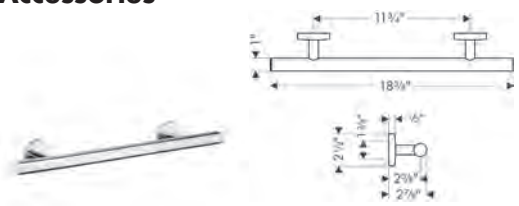

01850181 169

**Optional Parts**

· Installation Set, iBox Universal Plus Rough 96615000 47

Accessories

Finish

Part No.

List \$

**Logis Towel Bar, 12"**