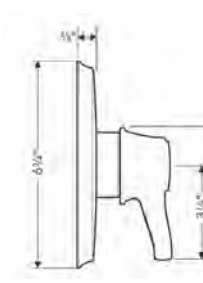

Ecostat Classic Pressure Balance Trim, Round

- Flow: 5.44 GPM (20.6 L/Min)
- Integrated bypass for use with diverter tub spouts
- Temperature and on/off control for 1 outlet

Required Parts

- Rough, iBox Universal Plus with Service Stops, 3/4"

chrome	15404001	238
brushed nickel	15404821	302
polished nickel	15404831	290
rubbed bronze	15404921	302

01850181	169