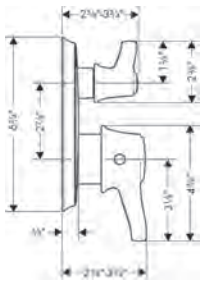

Shower Trims

Finish Part No. List $

Ecostat Classic Thermostatic Trim with Volume Control, Round
· Volume control for 1 outlet
· Flow: 6.0 GPM (22.7 L/Min)
· Thermostatic cartridge, Ceramic cartridge
· Anti-scald 100° safety stop

chrome	15752001	593
brushed nickel	15752821	753
polished nickel	15752831	723
rubbed bronze	15752921	753

Required Parts
· Rough, iBox Universal Plus with Service Stops, 3/4"

01850181	169