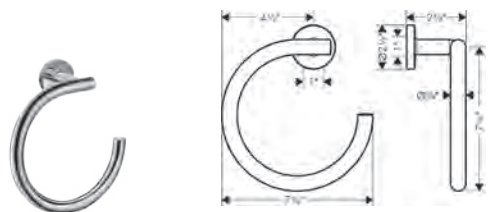

- Brass
- Wall-mounted
- Metal holder

**Logis Universal Towel Bar, 24"**

chrome

41716000

63

- Brass
- Wall-mounted
- Metal holder

**Logis Universal Towel Ring**

chrome