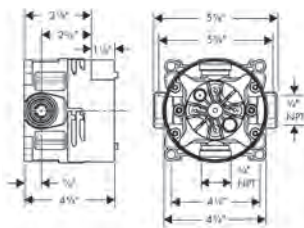

Rough, iBox Universal Plus with Service Stops, 3/4"

- 3/4" NPT
- 180° rotationally-symmetric installation
- sound-decoupled installation
- Includes: 3/4" plug, Adjustable installation flange

01850181 169

Optional Parts

· Installation Set, iBox Universal Plus Rough 96615000 47