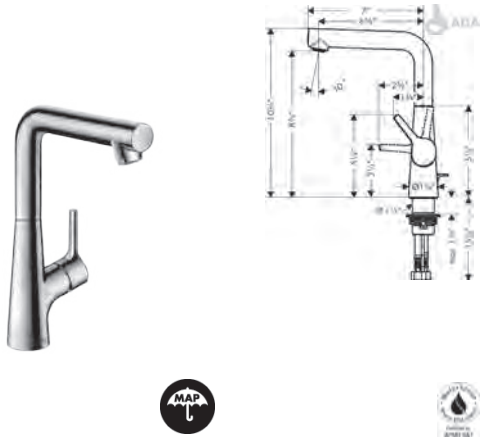

Talis S Single-Hole Faucet 210 with Swivel Spout and Pop-Up Drain, 1.2 GPM

- Swivel range 120°
- Aerated spray
- Flow: 1.2 GPM (4.5 L/Min)
- Ceramic cartridge
- Includes pop-up drain

chrome	72105001	474
brushed nickel	72105821	602