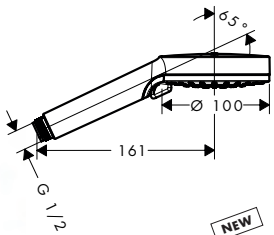

NEW

NEW

Vernis Blend Handshower Vario-Jet, 2.5 GPM

- Spray modes: Rain, Intense Rain
- Flow: 2.5 GPM (9.5 L/Min)
- Fully-finished matching spray face

EcoRight Versions

- Vernis Blend Handshower Vario-Jet, 1.5 GPM
- Vernis Blend Handshower Vario-Jet, 1.75 GPM

Finish	Part No.	List $
chrome	26270001	39
matte black	26270671	50
chrome	26090001	39
matte black	26090671	50
chrome	26340001	39
matte black	26340671	50

Available Spring 2021