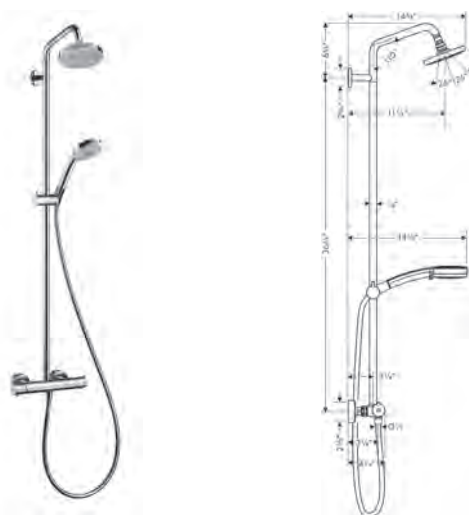

Croma Showerpipe 150 1-Jet, 2.0 GPM

- Flow: 2.0 GPM (7.6 L/Min)
- Outlets may not be operated simultaneously
- Anti-scald 100° safety stop
- Integrated volume control/diverter for 2 functions
- Exposed installation
- Height-adjustable hand shower holder
- Thermostatic cartridge
- Built-in service stops

chrome   27169001   965
brushed nickel   27169821   1,226

Includes

- Raindance S Showerhead 150 1-Jet, 2.0 GPM (# 04342XXX)
- Croma 100 Handshower E 3-Jet, 1.8 GPM (# 04752XXX)
- Handshower Hose Techniflex, 63" (# 28276XXX)

Required Parts

· Showerpipe Basic Set   16181181   71