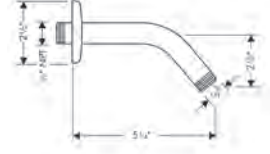

Showerarm Standard 6"

- Brass
- 1/2" NPT
- Escutcheon

chrome	27411003	39
brushed nickel	27411823	50
matte black*	27411673	50
polished nickel	27411833	48
rubbed bronze	27411923	50
polished brass	27411933	48

NEW FINISHES