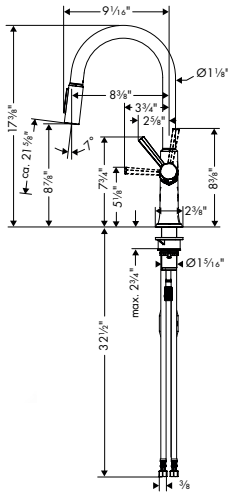

Locarno HighArc Kitchen Faucet, 2-Spray Pull-Down, 1.75 GPM

- Swivel range 150°
- Aerated and Shower spray
- Toggle spray diverter
- MagFit magnetic sprayhead docking
- Single-hole installation
- Flow: 1.75 GPM (6.6 L/Min)
- Ceramic cartridge
- Adjustable temperature limitation
- 3/8" hoses
- Integrated double backflow prevention

chrome	04852000	560
matte black	04852670	711
steel optic	04852800	711
polished nickel	04852830	683
brushed gold optic	04852250	711

Alternate Version

- Locarno HighArc Kitchen Faucet, 2-Spray Pull-Down with sBox, 1.75 GPM

chrome	04827000	640
matte black	04827670	813
steel optic	04827800	813
polished nickel	04827830	781
brushed gold optic	04827250	813

Available Winter/Spring 2021

NEW