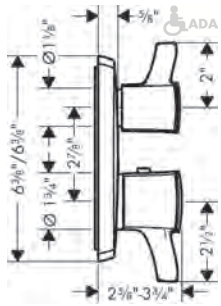

Shower Trims

Finish Part No. List $

Ecostat Classic Thermostatic Trim with Volume Control, Square
· Volume control for 1 outlet
· Flow: 6.0 GPM (22.7 L/Min)
· Thermostatic cartridge, Ceramic cartridge
· Anti-scald 100° safety stop
· Optimized for water-efficient shower products

chrome	15727001	515
brushed nickel	15727821	654
matte black*	15727671	654
polished nickel	15727831	628
brushed bronze*	15727141	654

Required Parts

· Rough, iBox Universal Plus with Service Stops, 3/4"	01850181	169