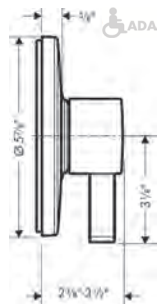

chrome	15758001	546
brushed nickel	15758821	693
matte black*	15758671	693
matte white*	15758701	693
brushed black chrome*	15758341	693
brushed bronze*	15758141	693

**Required Parts**

· Rough, iBox Universal Plus with Service Stops, 3/4"	01850181	169
---	----------	-----