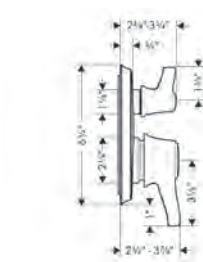

Ecostat Classic Pressure Balance Trim with Diverter, Round

- Outlets may be operated simultaneously
- Flow: 4.5 GPM (17 L/Min)
- Temperature and on/off control for 2 outlets

Required Parts

- Rough, iBox Universal Plus with Service Stops, 3/4"

chrome	04449000	356
brushed nickel	04449820	452
polished nickel	04449830	434
rubbed bronze	04449920	452

01850181	169