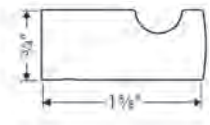

Logis Hook

- Brass
- Wall-mounted
- Metal holder

chrome
brushed nickel

40511000
40511820

37
47