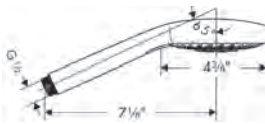

Croma Select E Handshower 110 3-Jet, 2.5 GPM

- Select button for comfortable alternation of spray modes
- 121 no-clog spray channels
- Spray modes: SoftRain, IntenseRain, Pulsating Massage
- Flow: 2.5 GPM (9.5 L/Min)
- Easy-to-clean white spray face

EcoRight Version

- Croma Select E Handshower 110 3-Jet, 2.0 GPM
- Croma Select E Handshower 110 3-Jet, 1.75 GPM

white/chrome 04948400 130
brushed nickel 04948820 165