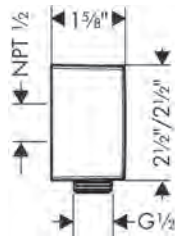

Wall Outlets

NEW FINISHES

FixFit Wall Outlet Square with Check Valves
· 1/2" NPT

chrome	26455001	98
brushed nickel	26455821	124
matte black*	26455671	124
matte white*	26455701	124
brushed black chrome*	26455341	124
brushed bronze*	26455141	124

NEW FINISHES