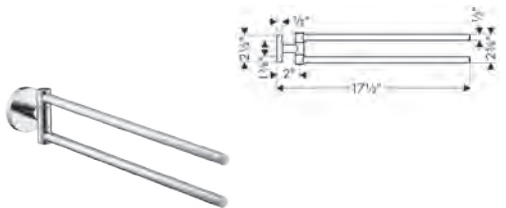

Logis Dual Towel Bar

- Brass
- Wall-mounted
- Metal holder
- Arms swivel independently

chrome
brushed nickel

40512000
40512820

144
183