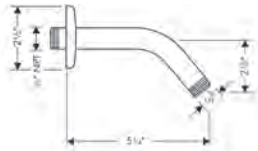

Showerarm Standard 6"

- Brass
- 1/2" NPT
- Escutcheon

chrome	27411003	39
brushed nickel	27411823	50