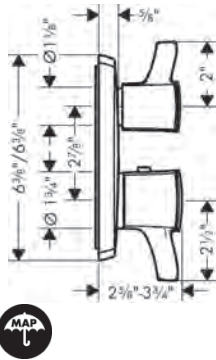

Ecostat Classic Thermostatic Trim with Volume Control and Diverter, Square
· Volume control and diverter for 2 outlets
· Flow: 6.0 GPM (22.7 L/Min)
· Thermostatic cartridge, Shut-off/ diverter valve
· Anti-scald 100° safety stop
· Optimized for water-efficient shower products

chrome	15728001	546
brushed nickel	15728821	693
matte black*	15728671	693
polished nickel	15728831	666
brushed bronze*	15728141	693
rubbed bronze	15728921	693

Required Parts

· Rough, iBox Universal Plus with Service Stops, 3/4"	01850181	169

NEW