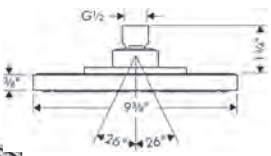

High-Efficiency Showers

Raindance® Showerheads

NEW

Raindance S Showerhead 240 1-Jet, 1.75 GPM

- 180 no-clog spray channels
- Spray modes: Rain
- Flow: 1.75 GPM (6.6 L/Min)
- Fully-finished matching spray face

Finish	Part No.	List $
chrome	26927001	643
brushed nickel	26927821	817

Available Spring 2021

NEW