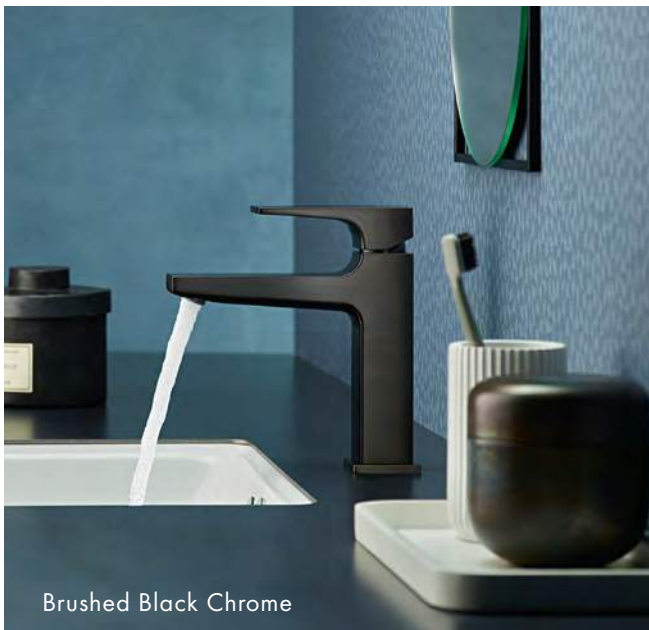

Shown below on the Metropol Single-Hole Faucet 110

Metropol

Matte Black

Matte White

Brushed Black Chrome

Brushed Gold Optic

\*FinishPlus is available for select Metropol products: Single-Hole Faucet 110, Single-Hole Faucet 200, Widespread Faucet 110, Freestanding Tub Filler, 4-Hole Roman Tub Set, and Tub Spout. See the available finishes for the entire Metropol collection in the product detail pages to follow.