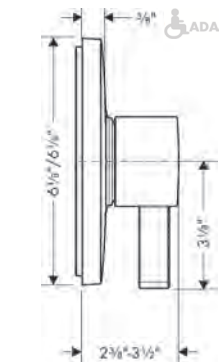

Ecostat E Pressure Balance Trim
· Flow: 5.44 GPM (20.6 L/Min)
· Integrated bypass for use with diverter tub spouts
· Temperature and on/off control for 1 outlet

chrome 15718001 216
brushed nickel 15718821 274

Required Parts

· Rough, iBox Universal Plus with Service Stops, 3/4" 01850181 169