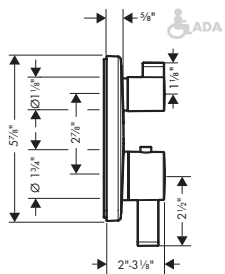

Ecostat S Thermostatic Trim with Volume Control and Diverter

- Volume control and diverter for 2 outlets
- Flow: 6.0 GPM (22.7 L/Min)
- Thermostatic cartridge, Shut-off/ diverter valve
- Anti-scald 100° safety stop
- Optimized for water-efficient shower products

chrome	15758001	546
brushed nickel	15758821	693
matte black*	15758671	693
matte white*	15758701	693
brushed black chrome*	15758341	693
brushed bronze*	15758141	693

Required Parts

· Rough, iBox Universal Plus with Service Stops, 3/4"	01850181	169