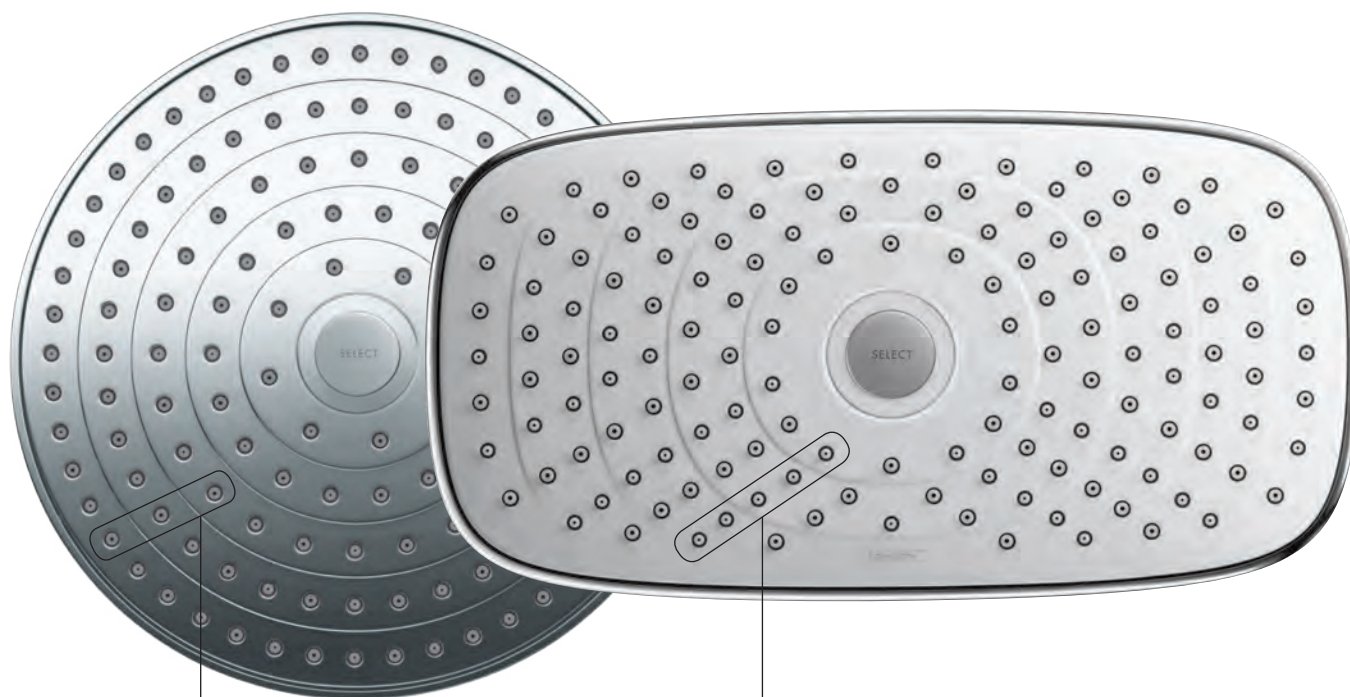

From shoulder to shoulder. **Raindance® Select® Showerheads**

Showerheads for the highest standards.

Look up: The next frontier in showering is overhead, all thanks to a simple button. Simply press the Select button in the center to choose from the RainAir or Rain spray. Our Raindance® Select® showerheads also come in both our classic round version and

in a contemporary SoftCube form with finishes varying from pure chrome, brushed nickel, or the dual-finish white/chrome. Showering in style never felt so easy. Finally, the spray face is removable and easy to clean, which means it will stay

both beautiful and functional for many years to come.

www.hansgrohe-usa.com/Select

Raindance® Select® S Showerhead 240 2-Jet
2.5 GPM, 2.0 GPM, or 1.8 GPM

Raindance® Select® E Showerhead 300 2-Jet
2.5 GPM or 2.0 GPM

RainAir: Enjoy a gentle rain shower with air-enriched drops from large jets.

Rain: Strong shower rain from smaller jets – perfect for rinsing shampoo out of the hair.