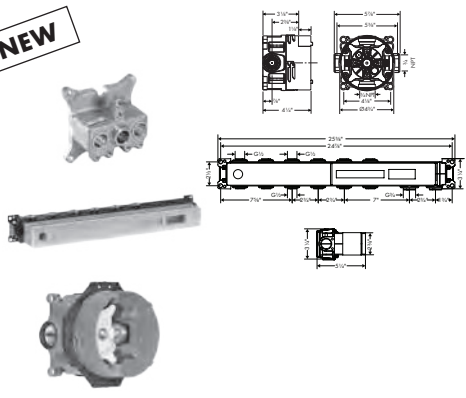

Rainfinity Rough Set, Showerhead 250 3-Jet with RainSelect Thermostatic Trim

Required Parts (choose one)

- Rainfinity Showerhead 250 3-Jet, 2.5 GPM with RainSelect Thermostatic Trim for 4 Functions
- Rainfinity Showerhead 250 3-Jet, 1.75 GPM with RainSelect Thermostatic Trim for 4 Functions

	04865180	973
matte white	04863700	3086
matte white	04864700	3086

NEW