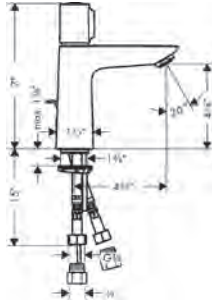

Select Faucets

Finish Part No. List $

Talis Select E Single-Hole Faucet 110 with Pop-Up Drain, 1.2 GPM

- Aerated spray
- Flow: 1.2 GPM (4.5 L/Min)
- Select cartridge for easy, intuitive operation: Push handle to turn water on and off, and turn to adjust temperature
- Includes pop-up drain

chrome 71750001 270
brushed nickel 71750821 343