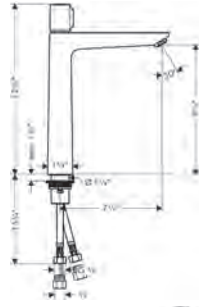

Talis Select E Single-Hole Faucet 110 with Pop-Up Drain, 1.2 GPM

- Aerated spray
- Flow: 1.2 GPM (4.5 L/Min)
- Select cartridge for easy, intuitive operation: Push handle to turn water on and off, and turn to adjust temperature
- Includes pop-up drain

chrome 71750001 270
brushed nickel 71750821 343