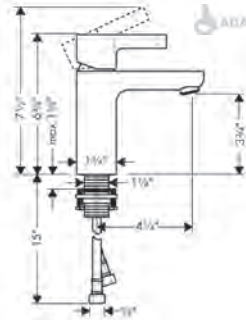

Metris S Single-Hole Faucet 100, 1.0 GPM

- Aerated spray
- Flow: 1.0 GPM (3.8 L/Min)
- Ceramic cartridge
- Does not include: Pop-up assembly

chrome 04531000 345