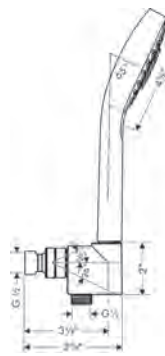

Cromia Select E Handshower Set 3-Jet, 1.75 GPM

- Consists of: Handshower, Handshower holder, Handshower hose
- Spray modes: SoftRain, IntenseRain, Pulsating Massage
- Select button for comfortable alternation of spray modes
- 26° adjustment
- Flow: 1.75 GPM (6.6 L/Min)

Includes

- Cromia Select E Handshower 110 3-Jet, 1.75 GPM (# 04723XXX)
- Handshower Hose Techniflex, 63" (# 28276XXX)
- Showerarm Mount for Handshower (# 04580XXX)

chrome 04789000 171
brushed nickel 04789820 217

Alternate EcoRight Version

- Cromia Select E Handshower Set 3-Jet, 2.0 GPM

chrome 04568000 174

Available Spring 2021

High-Efficiency Showers