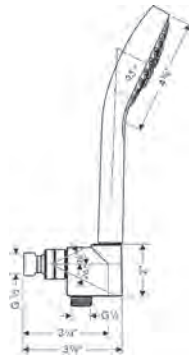

NEW

EcoRight Versions

- Croma Select S Handshower Set 3-Jet, 1.75 GPM (Avail. Spring 2021)
- Croma Select S Handshower Set 3-Jet, 2.0 GPM

chrome 04936000 171
brushed nickel 04936820 217

2.5 GPM Version Available Spring 2021

Croma Select E Handshower Set 3-Jet, 2.5 GPM

- Consists of: Handshower, Handshower holder, Handshower hose
- Spray modes: SoftRain, IntenseRain, Pulsating Massage
- Select button for comfortable alternation of spray modes
- 26° adjustment
- Flow: 2.0 GPM (7.6 L/Min)

Includes

- Croma Select E Handshower 110 3-Jet, 2.5 GPM (# 04948XXX)
- Handshower Hose Techniflex, 63" (# 28276XXX)
- Showerarm Mount for Handshower (# 04580XXX)

chrome 04937000 171
brushed nickel 04937820 217