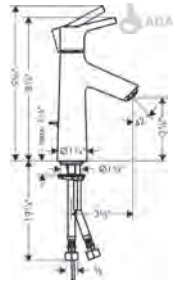

Talis S Single-Hole Faucet 100 with Pop-Up Drain, 1.2 GPM

- Aerated spray
- Flow: 1.2 GPM (4.5 L/Min)
- Ceramic cartridge
- Includes pop-up drain

chrome 72020001 280
brushed nickel 72020821 356