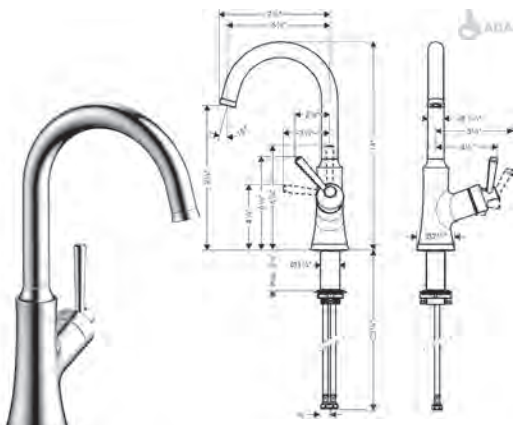

Joleena Bar Faucet, 1.5 GPM

- Swivel range 150°
- Aerated spray
- Single-hole installation
- Flow: 1.5 GPM (5.7 L/Min)
- Ceramic cartridge
- 3/8" hoses

Finish	Part No.	List $
chrome	04795000	315
steel optic	04795800	400
matte black	04795670	400
polished nickel	04795830	384