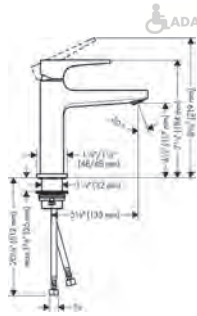

Metropol Single-Hole Faucet 110 with Lever Handle, 1.2 GPM

- Aerated spray
- Flow: 1.2 GPM (4.5 L/Min)
- Ceramic cartridge
- Does not include: Pop-up assembly

chrome	32510001	370
brushed nickel	32510821	470