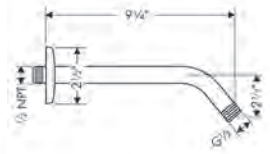

Showerarm Standard 9"

- Brass
- 1/2" NPT
- Escutcheon, Showerarm

chrome	04186003	80
brushed nickel	04186823	102
matte black*	04186673	102
matte white*	04186703	102
brushed black chrome*	04186343	102
brushed bronze*	04186143	102
polished nickel	04186833	98
rubbed bronze	04186923	102

NEW FINISH