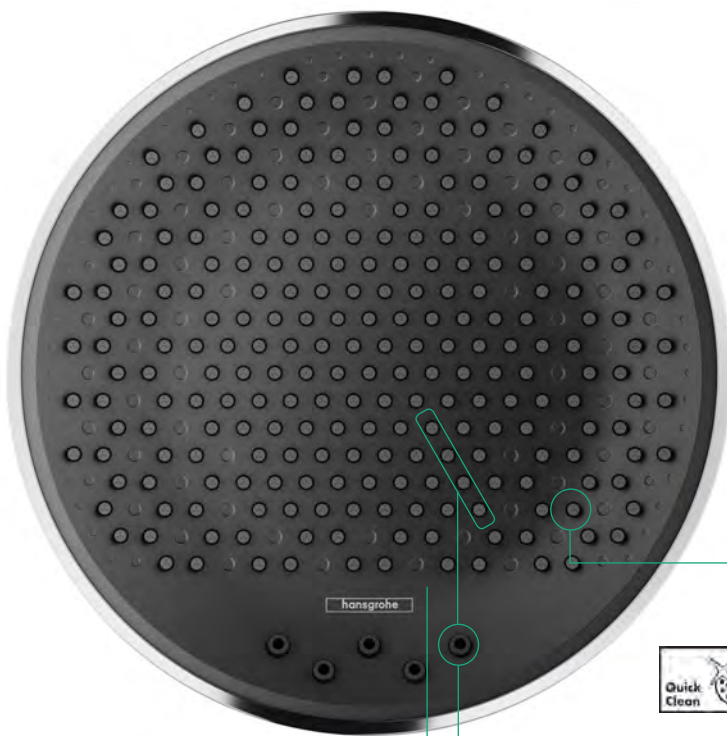

Welcome to the new era of showering.

Rainfinity™.

The shower is not just any old space – it is a personal haven of well-being. A living space that is furnished and equipped according to wishes, where infinite relaxation takes center stage. An experience where you can let it all go and simply enjoy the moment. Reach the summit of rejuvenation with Rainfinity™: A shower

collection that will exceed expectation in a wonderful way, with the same delivery of exceptional hansgrohe quality. Impress with a uniquely shaped overhead shower and hand shower, both equipped with a spray disc that curves slightly inward and an optimal arrangement of spray nozzles. Combined with the micro-fine droplets of

PowderRain® spray technology, Rainfinity™ showerheads and handshowers gently wrap the body like a blanket made of thousands of drops. Achieve relaxation to the highest degree and enjoy an unprecedented showering experience in a completely new way.

NEW Rainfinity™ Showerhead 250 3-Jet