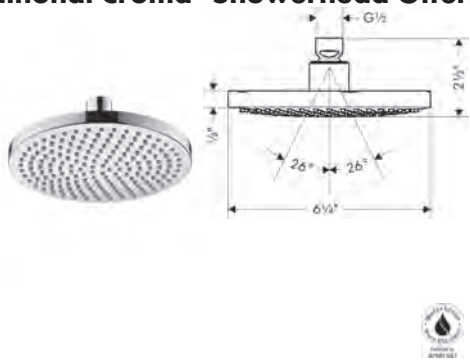

Additional Croma® Showerhead Offerings

Croma Showerhead 160 1-Jet, 2.0 GPM
· 178 no-clog spray channels
· Spray modes: Full
· Flow: 2.0 GPM (7.6 L/Min)
· Fully-finished matching spray face

Finish	Part No.	List $
chrome	28450001	285
brushed nickel	28450821	362