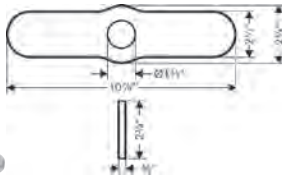

Joleena Base Plate for Single-Hole Kitchen Faucets, 10"

· Purpose of use: for concealing basin holes

chrome	04797000	44
steel optic	04797800	56
matte black	04797670	56
polished nickel	04797830	54