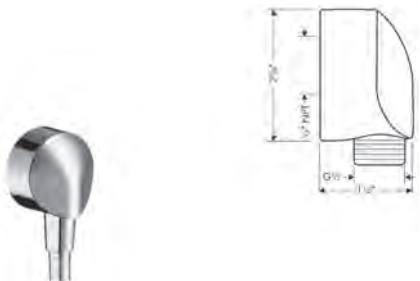

Wall Outlet

FixFit Wall Outlet with Check Valves

- 1/2" NPT

chrome	27458003	69
brushed nickel	27458823	88
matte black*	27458673	88
polished nickel	27458833	84
brushed bronze	27458143	88