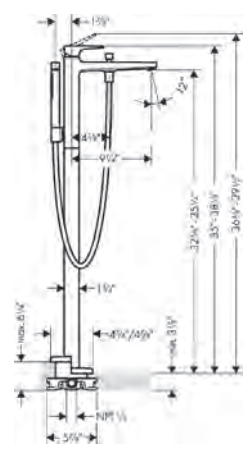

Bath

NEW FINISHES

Metropol Freestanding Tub Filler Trim with Lever Handle and 1.75 GPM Handshower
· Flow: 5.28 GPM (20 L/Min)
· Ceramic cartridge
· Integrated double backflow prevention

Finish	Part No.	List $
chrome	32532001	2,312
brushed nickel	32532821	2,936
matte black*	32532671	2,936
matte white*	32532701	2,936
brushed black chrome*	32532341	2,936
brushed bronze*	32532141	2,936

Includes
· Baton Handshower 2-Jet, 1.75 GPM (# 04486XXX)
· Techniflex Hose with Cylindrical Nut, 49" (# 28282XXX)

Required Parts
· Rough, Freestanding Tub Filler 10452181 716