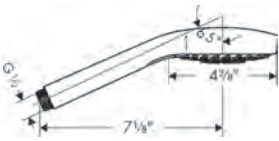

Croma® Select® Handshowers

Croma Select S Handshower 110 3-Jet, 1.75 GPM
· Select button for comfortable alternation of spray modes
· 121 no-clog spray channels
· Spray modes: SoftRain, IntenseRain, Pulsating Massage
· Flow: 1.75 GPM (6.6 L/Min)
· Easy-to-clean white spray face

white/chrome	04724400	130
brushed nickel	04724820	165