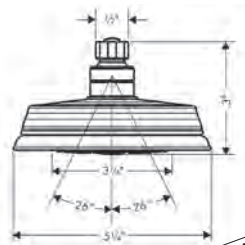

Croma® Classic Showerhead

Croma 100 Classic Showerhead 3-Jet, 2.5 GPM

- 75 no-clog spray channels
- Spray modes: Full, Pulsating Massage, Intense Turbo
- Flow: 2.5 GPM (9.5 L/Min)

chrome 04070000 100
brushed nickel 04070820 127
polished nickel 04070830 122
rubbed bronze 04070920 127

EcoRight Versions

- Croma 100 Classic Showerhead 3-Jet, 1.5 GPM (Avail. Spring 2021)
- Croma 100 Classic Showerhead 3-Jet, 1.8 GPM
- Croma 100 Classic Showerhead 3-Jet, 2.0 GPM

chrome 04930000 100
brushed nickel 04930820 127
polished nickel 04930830 122
rubbed bronze 04930920 127
chrome 04751000 100
brushed nickel 04751820 127
polished nickel 04751830 122
rubbed bronze 04751920 127
chrome 04333000 100
brushed nickel 04333820 127
polished nickel 04333830 122
rubbed bronze 04333920 127