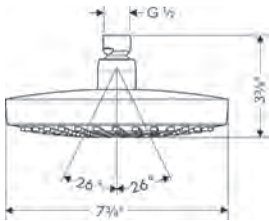

chrome	04824000	600
brushed nickel	04824820	762
matte black	04824670	762
polished nickel	04824830	732
brushed gold optic	04824250	762

**Available Winter/Spring 2021**

**Alternate Showerhead Match for Locarno®**