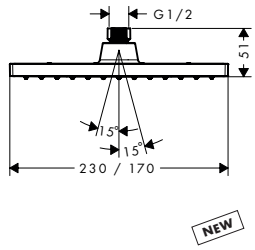

NEW

NEW

Vernis Shape Showerhead 230, 2.5 GPM

- 114 no-clog spray channels
- Spray modes: Full
- Flow: 2.5 GPM (9.5 L/Min)
- Fully-finished matching spray face

EcoRight Versions

- Vernis Shape Showerhead 230, 1.5 GPM
- Vernis Shape Showerhead 230, 1.75 GPM

Finish	Part No.	List $
chrome	26281001	120
matte black	26281671	152
chrome	26094001	120
matte black	26094671	152
chrome	26283001	120
matte black	26283671	152

Available Spring 2021

NEW