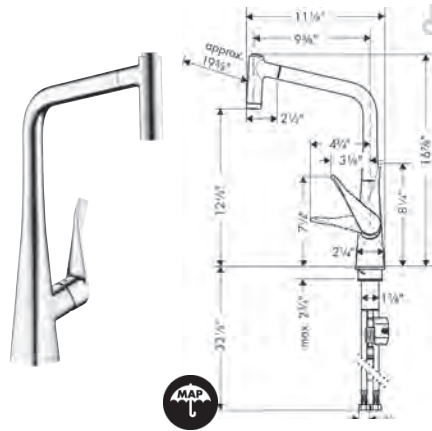

Metris®

Finish

Part No.

List $

Metris HighArc Kitchen Faucet, 2-Spray Pull-Out, 1.75 GPM

- Swivel range 110° / 150°
- Laminar and needle spray
- Locking spray diverter (reverts to default spray mode upon valve closing)
- MagFit magnetic sprayhead docking
- Single-hole installation
- Flow: 1.75 GPM (6.6 L/Min)
- Ceramic cartridge
- 3/8" connections
- Integrated double backflow prevention

chrome
steel optic

14820001
14820801

723
918