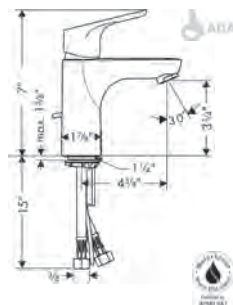

Focus Single-Hole Faucet 100 with Pop-Up Drain, 1.2 GPM

- Aerated spray
- Flow: 1.2 GPM (4.5 L/Min)
- Ceramic cartridge
- Includes pop-up drain

- chrome 04371000 244
- brushed nickel 04371820 310