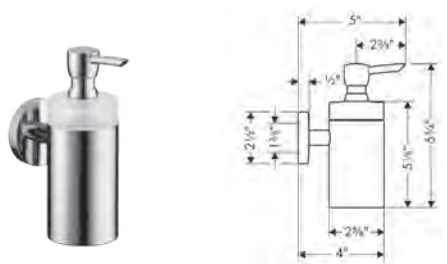

Logis Soap Dispenser

- Brass, Crystal glass
- 4 oz capacity

chrome
brushed nickel

40514000
40514820

144
183