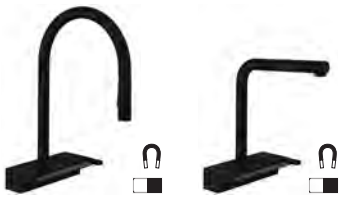

FinishPlus Kitchen

- Non-locking spray diverter
- Toggle spray diverter
- **MagFit®** Magnetic sprayer port
- Locking spray diverter

Aquno™ Select® HighArc Kitchen Faucet, 3-Spray Pull-Down, 1.75 GPM
#73837671, with sBox: #73831671

Aquno® Select® 2-Spray Pull-Out (Right): #73836671

Aquno® Select® 2-Spray Pull-Out with sBox: #73830671

Matte Black