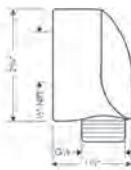

Wall Outlet

FixFit Wall Outlet with Check Valves

- 1/2" NPT

chrome 27458003 69
brushed nickel 27458823 88