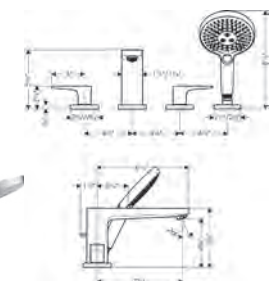

**Rough, 4-Hole Roman Tub Set**  
 · 1/2" NPT  
 · 90° ceramic valves

06646000	409
----------	-----

**NEW FINISHES**

**Metropol Tub Spout**  
 · Solid brass  
 · Includes: 1/2" female and 3/4" male adaptor