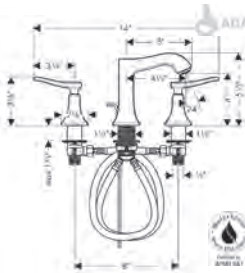

Metris C Widespread Faucet 100 with Pop-Up Drain, 1.2 GPM

- Aerated spray
- Flow: 1.2 GPM (4.5 L/Min)
- 90° ceramic valves
- Includes pop-up drain

- chrome 31073001 662
- brushed nickel 31073821 841
- polished nickel 31073831 808
- rubbed bronze 31073921 841