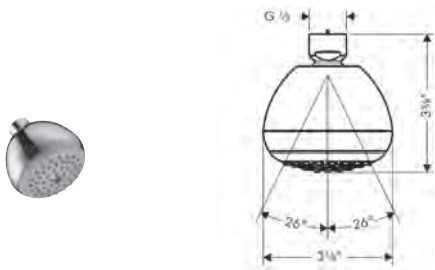

Croma Showerhead E 75 1-Jet, 1.5 GPM
· 55 no-clog spray channels
· Spray modes: Full
· Flow: 1.5 GPM (5.7 L/Min)

chrome	06498000	59
brushed nickel	06498820	75