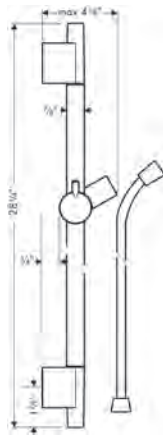

Wallbar

Unica Wallbar S, 24"

- Consists of: Wallbar, Handshower hose, Slider
- Brass wallbar
- Angle-adjustable holder pivots left and right, slides easily and locks in place

Includes

- Handshower Hose Techniflex, 63" (# 28276XXX)

Optional Parts

- Casetta Soap Dish Puro
- Casetta Soap Dishes

chrome	28632000	189
brushed nickel	28632820	240

chrome	28679000	56
clear	28675000	90