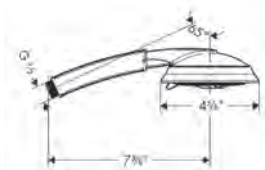

Raindance Classic Handshower 100 3-Jet, 2.5 GPM

- 65 no-clog spray channels
- Spray modes: RainAir, BalanceAir, Whirl
- Flow: 2.5 GPM (9.5 L/Min)
- Fully-finished matching spray face

chrome	28548001	216
brushed nickel	28548821	274
polished nickel	28548831	264
rubbed bronze	28548921	274

EcoRight Version

· Raindance Classic Handshower 100 3-Jet, 2.0 GPM

chrome	04345000	216
brushed nickel	04345820	274
polished nickel	04345830	264