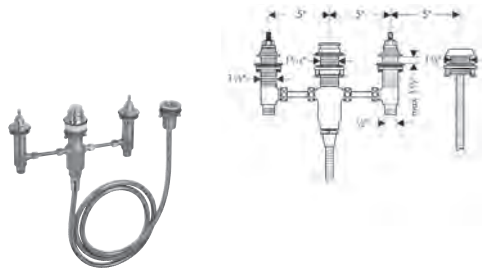

**Includes**

- Croma 100 Handshower E 3-Jet, 1.8 GPM (# 04752XXX)

**Required Parts**

· Rough, 4-Hole Roman Tub Set	06646000	409
-------------------------------	----------	-----

**Rough, 4-Hole Roman Tub Set**