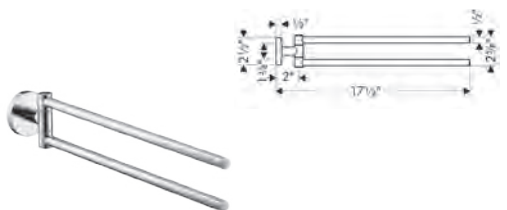

120  
152

**Logis Towel Bar, 24"**

- Brass
- Wall-mounted
- Metal holder

chrome  
brushed nickel

40516000  
40516820

131  
166

**Logis Dual Towel Bar**

- Brass
- Wall-mounted
- Metal holder
- Arms swivel independently