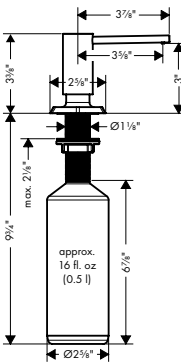

Locarno Soap Dispenser

- Metal
- Bottle capacity 16 oz

Finish	Part No.	List $
chrome	04857000	75
matte black	04857670	95
steel optic	04857800	92
polished nickel	04857830	95
brushed gold optic	04857250	95

Available Winter/Spring 2021