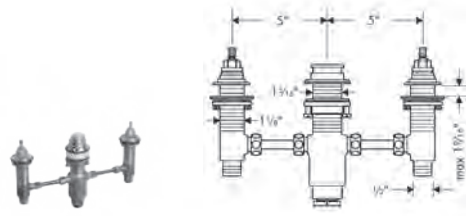

Rough, 3-Hole Roman Tub Set

- 1/2" NPT
- 90° ceramic valves

06607000	273

Talis Select E / Talis E