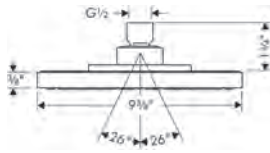

Raindance® Showerheads

Raindance S Showerhead 240 1-Jet, 2.5 GPM
· 180 no-clog spray channels
· Spray modes: RainAir
· Flow: 2.5 GPM (9.5 L/Min)
· Fully-finished matching spray face

chrome	27474001	643
brushed nickel	27474821	817

EcoRight Version

· Raindance S Showerhead 240 1-Jet, 1.75 GPM (Avail. Spring 2021)

chrome	26927001	643
brushed nickel	26927821	817

NEW