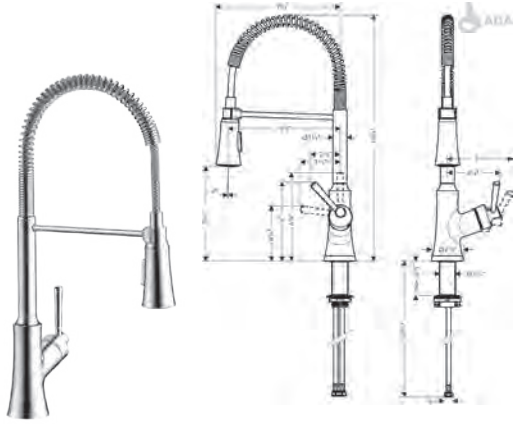

Joleena®

Finish

Part No.

List $

Joleena Semi-Pro Kitchen Faucet, 2-Spray, 1.75 GPM

- Swivel range 360°
- Aerated and needle spray
- Toggle spray diverter with pause feature (allows temporary stop of water stream)
- MagFit magnetic sprayhead docking
- Single-hole installation
- Flow: 1.75 GPM (6.6 L/Min)
- Ceramic cartridge
- 3/8" hoses
- Integrated double backflow prevention

Finish	Part No.	List $
chrome	04792000	510
steel optic	04792800	648
matte black	04792670	648
polished nickel	04792830	622