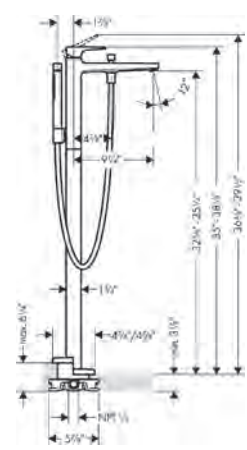

Metropol Freestanding Tub Filler Trim with Loop Handle and 1.75 GPM Handshower
· Flow: 5.28 GPM (20 L/Min)
· Ceramic cartridge
· Integrated double backflow prevention

Finish	Part No.	List $
chrome	74532001	2,428
brushed nickel	74532821	3,084

Includes
· Baton Handshower 2-Jet, 1.75 GPM (# 04486XXX)
· Techniflex Hose with Cylindrical Nut, 49" (# 28282XXX)

Required Parts
· Rough, Freestanding Tub Filler 10452181 716