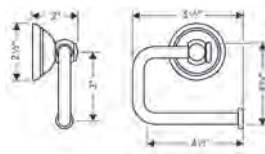

C Accessories Toilet Paper Holder

- Brass
- Wall-mounted
- Metal holder

chrome	06093000	119
brushed nickel	06093820	151
polished nickel	06093830	145
rubbed bronze	06093920	151