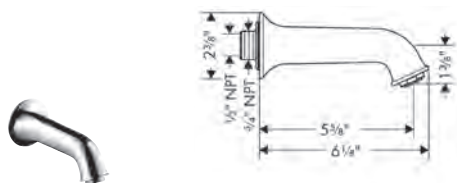

Talis C Tub Spout

- Solid brass
- Includes: 1/2" female and 3/4" male adaptor

chrome	14148001	216
brushed nickel	14148821	274
polished nickel	14148831	264
rubbed bronze	14148921	274