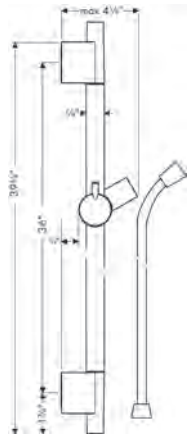

Wallbar

Unica Wallbar S, 36"

- Consists of: Wallbar, Handshower hose, Slider
- Brass wallbar
- Angle-adjustable holder pivots left and right, slides easily and locks in place

Includes

- Handshower Hose Techniflex, 63" (# 28276XXX)

Optional Parts

- Casetta Soap Dish Puro
- Casetta Soap Dishes

Finish	Part No.	List $
chrome	28631000	214
brushed nickel	28631820	272
matte black*	28631670	272
matte white*	28631700	272
brushed black chrome*	28631340	272
brushed bronze*	28631140	272

chrome	28679000	59
clear	28675000	95