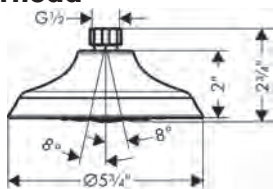

High-Efficiency Showers

Joleena™ Showerhead

Joleena Showerhead 150 1-Jet, 1.75 GPM

- 45 no-clog spray channels
- Spray modes: Full
- Flow: 1.75 GPM (6.6 L/Min)
- Fully-finished matching spray face

Finish	Part No.	List $
chrome	04780000	79
matte black	04780670	100
brushed nickel	04780820	100
polished nickel	04780830	96

Alternate EcoRight Version

- Joleena Showerhead 150 1-Jet, 1.5 GPM

chrome	04781000	79
matte black	04781670	100
brushed nickel	04781820	100
polished nickel	04781830	96