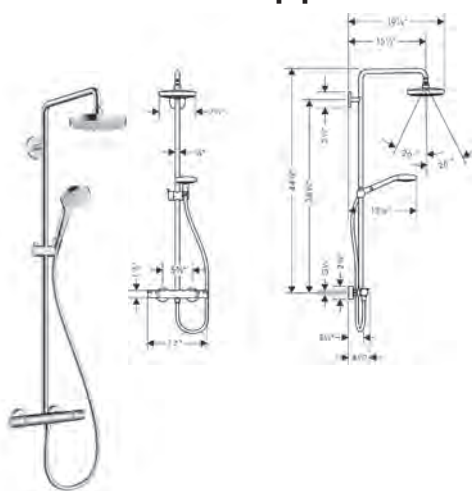

Croma® Select® Showerpipes

Croma Select S Showerpipe 180 2-Jet, 2.0 GPM

- Flow: 2.0 GPM (7.6 L/Min)
- Outlets may not be operated simultaneously
- Shower arm swivels left and right
- Anti-scald 100° safety stop
- Integrated volume control/ diverter for 2 functions
- Exposed installation
- Height-adjustable hand shower holder
- Thermostatic cartridge
- Built-in service stops

Includes

- Croma Select S Showerhead 180 2-Jet, 2.0 GPM (# 26523XXX)
- Croma Select S Handshower 110 3-Jet, 2.0 GPM (# 26801XXX)
- Handshower Hose Techniflex, 63" (# 28276XXX)

Required Parts

- Showerpipe Basic Set

chrome 27254001 1,068
brushed nickel 27254821 1,356

16181181 71

Showerpipes