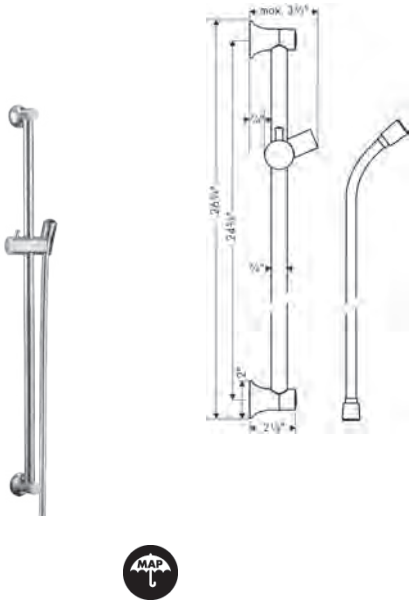

Wallbar

Unica Wallbar Classic, 24"

- Consists of: Wallbar, Handshower hose, Slider
- Brass wallbar
- Angle-adjustable holder pivots left and right, slides easily and locks in place

chrome	27617000	264
brushed nickel	27617820	335
matte black*	27617670	335
polished nickel	27617830	322
brushed bronze*	27617140	335

Includes

- Handshower Hose Techniflex, 63" (# 28276XXX)