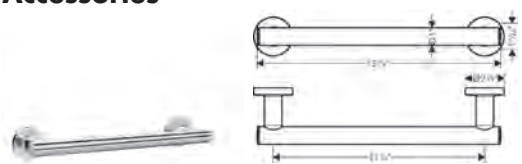

Accessories

Finish

Part No.

List $

Logis Universal Towel Bar, 12"

chrome

41713000

84

- Brass
- Wall-mounted
- Metal holder