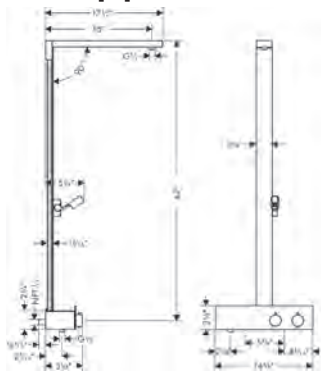

Showerpipes

Raindance® Showerpipe Without Components

Raindance E Showerpipe without Shower Components

- 90° position adjustable slider, pivots left and right, up and down
- Outlets may not be operated simultaneously
- Shelf color: Anodized aluminum
- Anti-scald 100° safety stop
- Integrated volume control/diverter for 2 functions
- Exposed installation
- Height-adjustable hand shower holder
- Thermostatic cartridge
- Does not include: Showerhead, handshower, hose

Finish	Part No.	List $
chrome	04732000	1,037

Required Parts (choose one)

· Raindance E Showerhead 300 1-Jet, 2.5 GPM (Avail. Spring 2021)	chrome	26926001	638
· Raindance E Showerhead 300 1-Jet, 1.8 GPM	chrome	26240001	638

Required Parts

· Showerpipe Basic Set		16181181	71
· Handshower Hose Techniflex, 63"	chrome	28276003	59