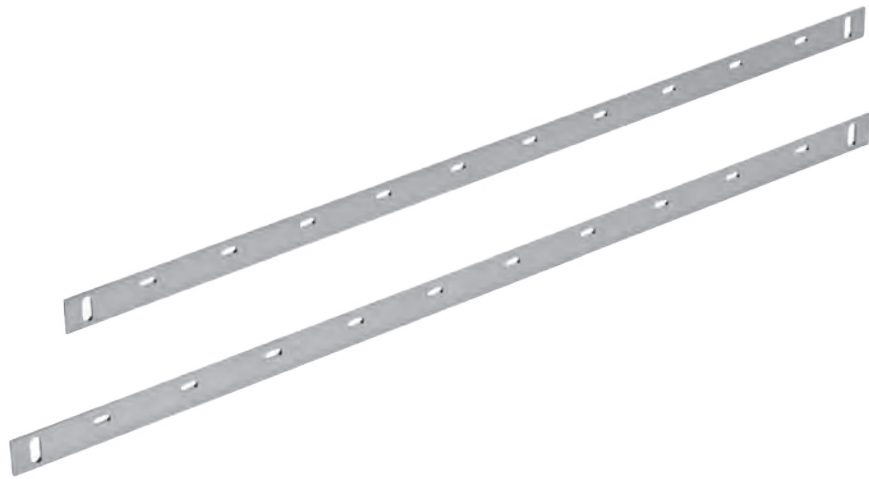

FinishPlus® Special Finish Samples

**Extensions and Service Parts**

		<b>Finish</b>	<b>Part No.</b>	<b>List \$</b>
 	<p><b>Shallow Extension Set, Thermostatic/Pressure Balance Trim, 7/8"</b></p> <ul style="list-style-type: none"> <li>Fits trims # 04230XXX, 04231XXX, 04447XXX, 04233XXX, 04352XXX, 04353XXX, 04355XXX, 04448XXX, 15752XXX, 15753XXX, 15404XXX, 04449XXX, 04441XXX, 04496XXX</li> <li>Permits installation of trim escutcheon when rough is installed too shallow in the wall</li> </ul>	chrome matte black* brushed nickel polished nickel rubbed bronze	13596000 13596670 13596820 13596830 13596920	70 89 89 89 85
 	<p><b>PuraVida Shallow Extension Set, PuraVida Thermostatic or Pressure Balance Trim, 7/8"</b></p> <ul style="list-style-type: none"> <li>Permits installation of trim escutcheon when rough is installed too shallow in the wall</li> </ul>	chrome	15597000	81
 	<p><b>1" Extension Kit, iBox Universal Plus Rough</b></p> <ul style="list-style-type: none"> <li>Permits installation of trim escutcheon when rough is installed too shallow in the wall</li> </ul>		13595000	70
 	<p><b>Installation Set, iBox Universal Plus Rough</b></p> <ul style="list-style-type: none"> <li>Permits secure, easy installation of iBox between studs in wall</li> </ul>		96615000	47
 	<p><b>E&amp;S Accessories Base Plate for Contemporary Single-Hole Faucets, 6"</b></p> <ul style="list-style-type: none"> <li>Purpose of use: for concealing basin holes</li> <li>Metal</li> </ul>	chrome brushed nickel	06490000 06490820	60 76
 	<p><b>C Accessories Base Plate for Traditional Single-Hole Faucets, 6"</b></p> <ul style="list-style-type: none"> <li>Purpose of use: for concealing basin holes</li> <li>Metal</li> </ul>	chrome brushed nickel polished nickel rubbed bronze	14018001 14018821 14018831 14018921	59 75 72 75