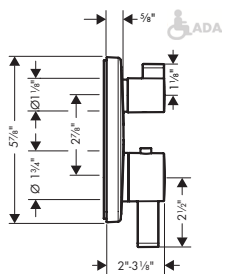

Ecostat® S Trims

Finish Part No. List $

Ecostat S Thermostatic Trim with Volume Control

- Volume control for 1 outlet
- Flow: 6.0 GPM (22.7 L/Min)
- Thermostatic cartridge, Ceramic cartridge
- Anti-scald 100° safety stop
- Optimized for water-efficient shower products

chrome	15757001	515
brushed nickel	15757821	654
matte black*	15757671	654
matte white*	15757701	654
brushed black chrome*	15757341	654
brushed bronze*	15757141	654

Required Parts

· Rough, iBox Universal Plus with Service Stops, 3/4"	01850181	169

New finishes available Spring 2021