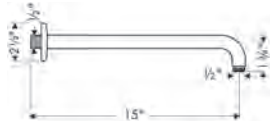

Showerarms

Finish Part No. List $

NEW FINISHES

Showerarm Raindance 15"

- Brass
- 1/2" NPT
- Escutcheon

chrome	27413001	188
brushed nickel	27413821	239
matte black*	27413671	239
matte white*	27413701	239
brushed black chrome*	27413341	239
brushed bronze*	27413141	239
polished nickel	27413831	229
rubbed bronze	27413921	239

NEW FINISHES