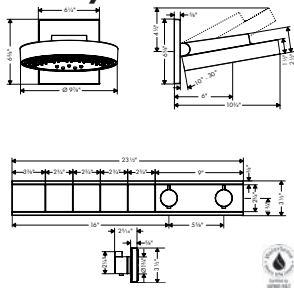

Showers and Shower Components

Showers and Shower Components

Rainfinity™ Shower System

NEW