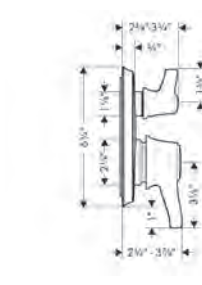

Ecostat Classic Pressure Balance Trim with Diverter, Round
· Outlets may be operated simultaneously
· Flow: 4.5 GPM (17 L/Min)
· Temperature and on/off control for 2 outlets

chrome	04449000	356
brushed nickel	04449820	452
polished nickel	04449830	434
rubbed bronze	04449920	452

Required Parts
· Rough, iBox Universal Plus with Service Stops, 3/4"

01850181	169