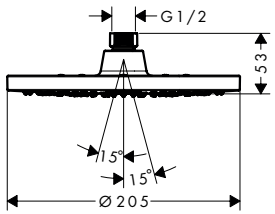

Vernis™

NEW

Vernis Blend Showerhead 200, 1.75 GPM
· 102 no-clog spray channels
· Spray modes: Full
· Flow: 1.75 GPM (6.6 L/Min)
· Fully-finished matching spray face

Finish	Part No.	List $
chrome	26277001	120
matte black	26277671	152

Alternate EcoRight Version
· Vernis Blend Showerhead 200, 1.5 GPM

chrome	26093001	120
matte black	26093671	152

Available Spring 2021

NEW