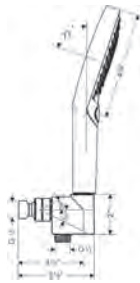

Raindance Select S Handshower Set 120 3-Jet, 2.5 GPM

- Consists of: Handshower, Handshower holder, Handshower hose
- Spray modes: Rain, RainAir, Whirl
- Select button for comfortable alternation of spray modes
- 26° adjustment
- Flow: 2.5 GPM (9.5 L/Min)

chrome	04542000	248
white/chrome	04542400	248
brushed nickel	04542820	315