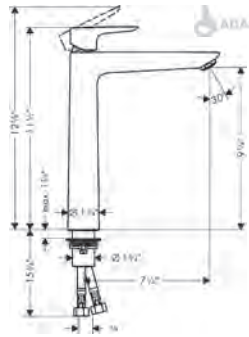

Talis E Single-Hole Faucet 240, 1.2 GPM

- Aerated spray
- Flow: 1.2 GPM (4.5 L/Min)
- Ceramic cartridge
- Does not include: Pop-up assembly

chrome

71717001

295

brushed nickel

71717821

375

matte black*

71717671

375

matte white*

71717701

375

brushed black chrome*

71717341

375

brushed bronze*

71717141

375