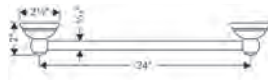

**Optional Parts**

· Installation Set, iBox Universal Plus Rough 96615000 47

**Metris® C**

**Accessories**

**C Accessories Towel Bar, 24"**

- Brass
- Wall-mounted
- Metal holder

Finish	Part No.	List \$
chrome	06098000	177
brushed nickel	06098820	225
polished nickel	06098830	216
rubbed bronze	06098920	225