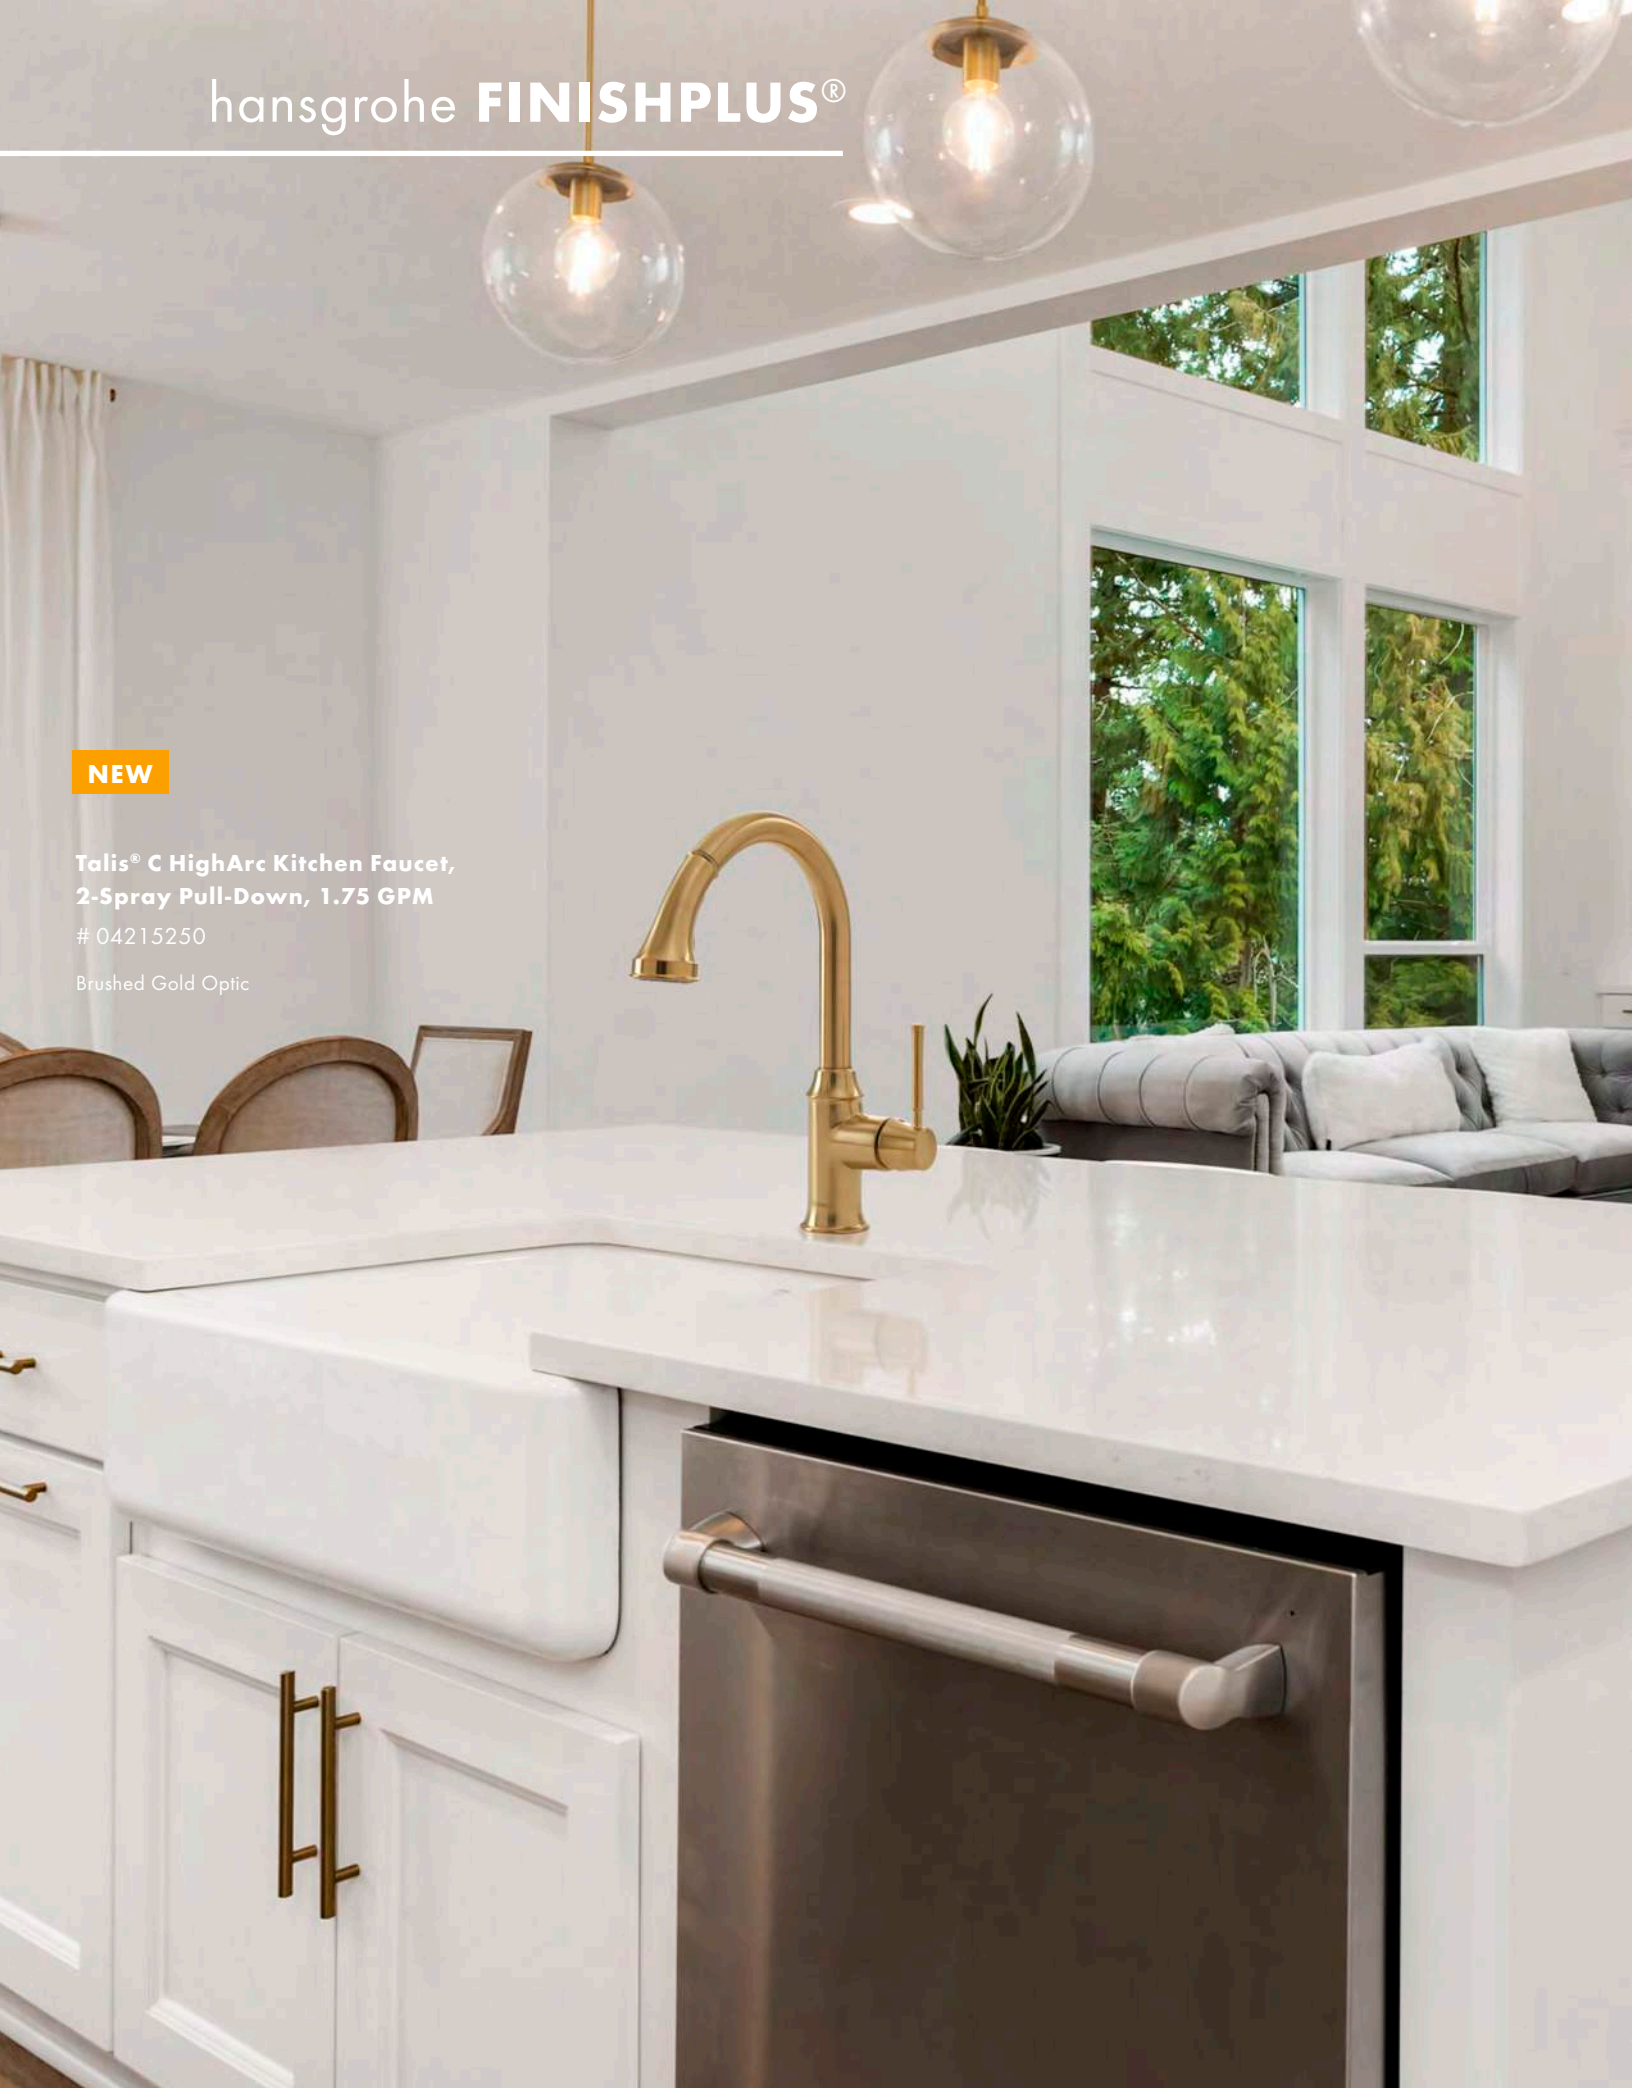

# 04215250

Brushed Gold Optic

A modern living room with a white fireplace, built-in shelves, and a gold mirror. The room features a white fireplace with a black insert, a gold mirror above it, and built-in white shelves with various decorative items. A white countertop is visible in the foreground, and a wooden floor is at the bottom. A staircase with white steps and a black railing is on the right.