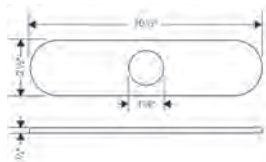

Base Plate for Single-Hole Kitchen Faucets, 10"

· Purpose of use: for concealing basin holes

chrome	14019001	81
steel optic	14019861	103
polished nickel	14019831	99
rubbed bronze	14019921	103

NEW FINISHES