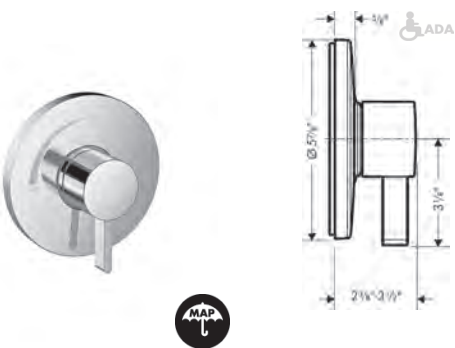

Ecostat S Pressure Balance Trim
· Flow: 5.44 GPM (20.6 L/Min)
· Integrated bypass for use with diverter tub spouts
· Temperature and on/off control for 1 outlet

chrome 15739001 216
brushed nickel 15739821 274

Required Parts

· Rough, iBox Universal Plus with Service Stops, 3/4" 01850181 169