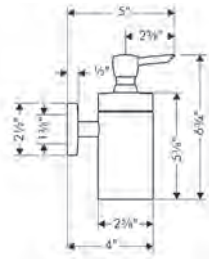

Logis Soap Dispenser

- Brass, Crystal glass
- 4 oz capacity

chrome
brushed nickel

40514000
40514820

144
183