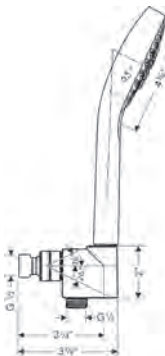

Cromia Select S Handshower Set 3-Jet, 1.75 GPM

- Consists of: Handshower, Handshower holder, Handshower hose
- Spray modes: SoftRain, IntenseRain, Pulsating Massage
- Select button for comfortable alternation of spray modes
- 26° adjustment
- Flow: 1.75 GPM (6.6 L/Min)

Includes

- Cromia Select S Handshower 110 3-Jet, 1.75 GPM (# 04724XXX)
- Handshower Hose Techniflex, 63" (# 28276XXX)
- Showerarm Mount for Handshower (# 04580XXX)

chrome 04936000 171
brushed nickel 04936820 217

Alternate EcoRight Version

- Cromia Select S Handshower Set 3-Jet, 2.0 GPM

chrome 04569000 174

Available Spring 2021

NEW