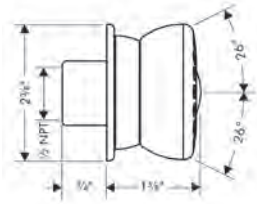

Bodysprays

Bodyvette Bodyspray with Stop

- Pause feature slows flow to trickle
- Flow: 2.5 GPM (9.5 L/Min)
- 1/2" NPT

Finish	Part No.	List $
chrome	28467001	232
brushed nickel	28467821	295
polished nickel	28467831	283

Handshower Holders

NEW FINISHES