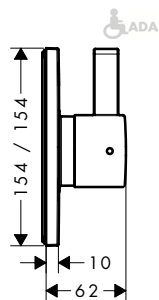

Ecostat Diverter Trim Square Trio/Quattro

- Handle, Sleeve, Escutcheon

Required Parts (choose one)

- Rough, Quattro 3-Way Diverter, 3/4" 15930181 265
- Rough, Quattro Green 3-Way Diverter (no shared function), 3/4" 15936181 265
- Rough, Trio 2-Way Diverter without Shut-Off, 3/4" 15984181 211

chrome	04880000	168
brushed nickel	04880820	213
matte black*	04880670	213
matte white*	04880700	213
brushed black chrome*	04880340	213
brushed bronze*	04880140	213

New finishes available Spring 2021