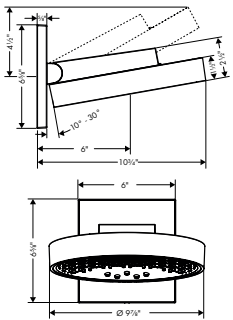

Rainfinity™

Finish Part No. List $

NEW

Rainfinity Showerhead 250 3-Jet with Wall Connector Trim, 1.75 GPM

- Spray modes: PowderRain, Intense PowderRain, RainStream
- Flow: 1.75 GPM (6.6 L/Min)
- Requires 3 supply lines
- Spray face surface: graphite
- Showerhead removable for cleaning
- Fits on iBox Universal Plus Rough

chrome	26235001	2063
brushed nickel	26235821	2620

Includes

- Rough, Quattro Green 3-Way Diverter (no shared function), 3/4" (# 15936181)

Optional Parts

- Ecostat Diverter Trim Square Trio/Quattro

chrome	04880000	168
brushed nickel	04880820	213

Required Parts

- Rough, iBox Universal Plus with Service Stops, 3/4"

	01850181	169

High-Efficiency Showers

NEW