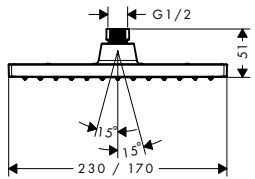

Vernis Shape Showerhead 230, 1.75 GPM
· 114 no-clog spray channels
· Spray modes: Full
· Flow: 1.75 GPM (6.6 L/Min)
· Fully-finished matching spray face

chrome	26283001	120
matte black	26283671	152

Alternate EcoRight Version
· Vernis Shape Showerhead 230, 1.5 GPM

chrome	26094001	120
matte black	26094671	152

Available Spring 2021

NEW