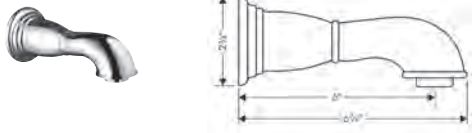

Logis Classic Tub Spout
· 1/2" NPT
· Solid brass

chrome	06088000	214
brushed nickel	06088820	272
rubbed bronze	06088920	272