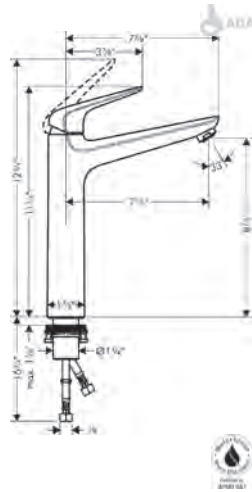

Focus N Single-Hole Faucet 230, 1.2 GPM

- Aerated spray
- Flow: 1.2 GPM (4.5 L/Min)
- Ceramic cartridge
- Does not include: Pop-up assembly

chrome	71124001	215
brushed nickel	71124821	273