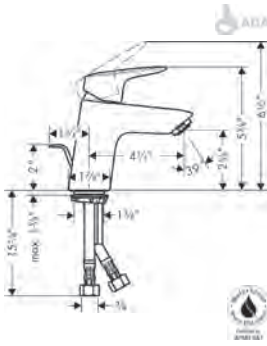

Faucets

Finish

Part No.

List $

Logis Single-Hole Faucet 70 with Pop-Up Drain, 1.2 GPM

- Aerated spray
- Flow: 1.2 GPM (4.5 L/Min)
- Ceramic cartridge
- Includes pop-up drain

chrome
brushed nickel

71070001
71070821

186
236