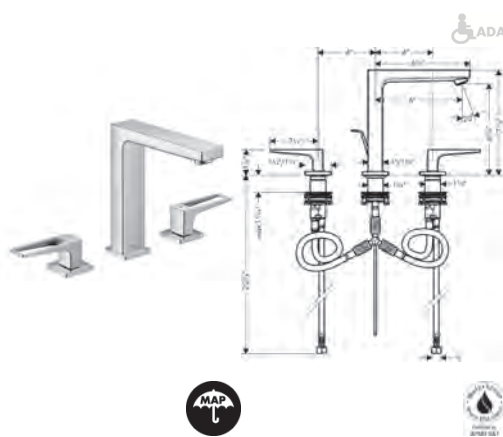

Metropol Widespread Faucet 160 with Loop Handles and Pop-Up Drain, 1.2 GPM

- Aerated spray
- Flow: 1.2 GPM (4.5 L/Min)
- 90° ceramic valves
- Includes pop-up drain

chrome	74517001	781
brushed nickel	74517821	992