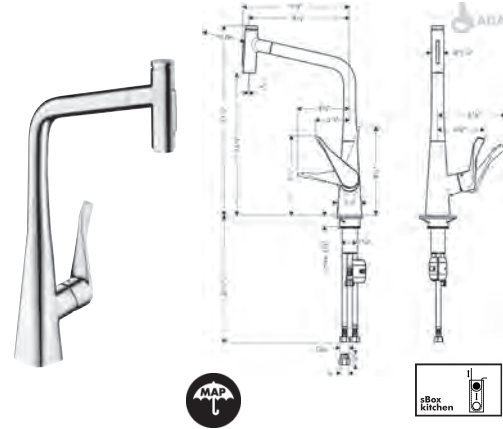

Kitchen

Metris® Select®

Metris Select HighArc Kitchen Faucet, 2-Spray Pull-Out, 1.75 GPM

- Swivel range 110° / 150°
- Laminar and needle spray
- Toggle spray diverter
- Select button provides convenient start/stop of the water flow at the sprayhead
- MagFit magnetic sprayhead docking
- Single-hole installation
- Flow: 1.75 GPM (6.6 L/Min)
- Ceramic cartridge
- 3/8" hoses
- Integrated double backflow prevention

Finish	Part No.	List $
chrome	73820001	743
steel optic	73820801	944

Alternate Version

- Metris Select HighArc Kitchen Faucet, 2-Spray Pull-Out with sBox, 1.75 GPM

chrome	73816001	787
steel optic	73816801	999