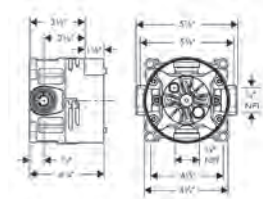

Rough, iBox Universal Plus with Service Stops, 3/4"
· 3/4" NPT
· 180° rotationally-symmetric installation
· sound-decoupled installation
· Includes: 3/4" plug, Adjustable installation flange

	01850181	169

Optional Parts

· Installation Set, iBox Universal Plus Rough	96615000	47

Shower Trims