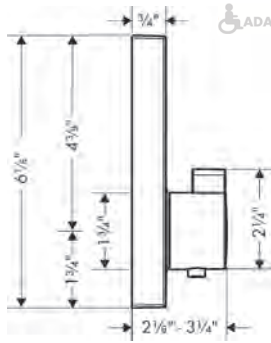

ShowerSelect® Trims

Finish

Part No.

List $

ShowerSelect Thermostatic Trim for 1 Function, Square

- Select push-button on/off control for 1 outlet
- Flow: 7.0 GPM (26.5 L/Min)
- Thermostatic cartridge, Start/stop cartridge
- Anti-scald 100° safety stop
- Optimized for water-efficient shower products

- chrome 15762001
- brushed nickel 15762821

- 15762001
- 15762821

- 646
- 820

Required Parts

- Rough, iBox Universal Plus with Service Stops, 3/4"

01850181

169