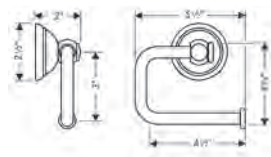

C Accessories Toilet Paper Holder

- Brass
- Wall-mounted
- Metal holder

chrome	06093000	119
brushed nickel	06093820	151
rubbed bronze	06093920	151