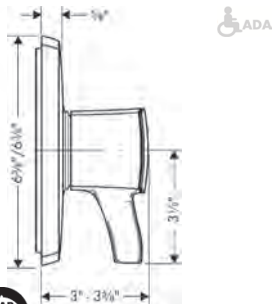

Ecostat Classic Pressure Balance Trim, Square
· Flow: 5.44 GPM (20.6 L/Min)
· Integrated bypass for use with diverter tub spouts
· Temperature and on/off control for 1 outlet

Required Parts

· Rough, iBox Universal Plus with Service Stops, 3/4" 01850181 169