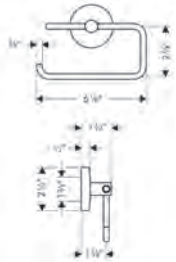

Logis Toilet Paper Holder

- Brass
- Wall-mounted
- Metal holder

chrome
brushed nickel

40526000
40526820

96
122