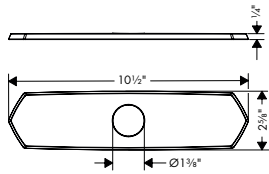

Accessories

NEW

Locarno Base Plate for Single-Hole Kitchen Faucets, 10"

· Purpose of use: For concealing basin holes

Finish	Part No.	List $
chrome	04856000	50
steel optic	04856800	64
matte black	04856670	64
polished nickel	04856830	61
brushed gold optic	04856250	64