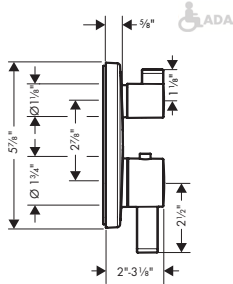

Ecostat S Thermostatic Trim with Volume Control and Diverter

- Volume control and diverter for 2 outlets
- Flow: 6.0 GPM (22.7 L/Min)
- Thermostatic cartridge, Shut-off/ diverter valve
- Anti-scald 100° safety stop
- Optimized for water-efficient shower products

chrome 15758001 546
brushed nickel 15758821 693

Required Parts

- Rough, iBox Universal Plus with Service Stops, 3/4" 01850181 169