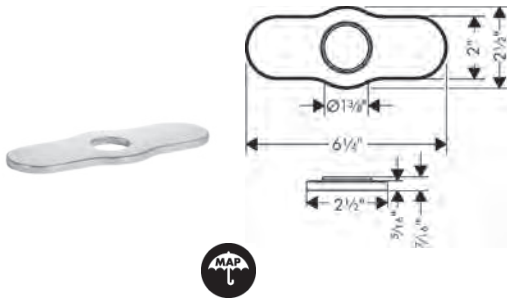

Accessories

Finish Part No. List $

Joleena Base Plate for Single-Hole Faucets
· Metal
· Conceals basin holes

chrome	04778000	31
brushed nickel	04778820	39
matte black	04778670	39
polished nickel	04778830	38