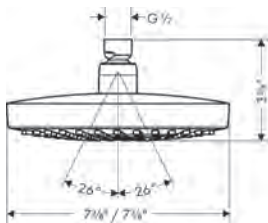

NEW

Cromo Select E Showerhead 180 2-Jet, 2.5 GPM

- 147 no-clog spray channels
- Spray modes: Rain, IntenseRain
- Flow: 2.5 GPM (9.5 L/Min)
- Select button for comfortable alternation of spray modes
- Fully-finished matching spray face

chrome	04925000	299
white/chrome	04925400	299
brushed nickel	04925820	380

2.5 GPM Version Available Spring 2021

EcoRight Versions

- Cromo Select E Showerhead 180 2-Jet, 1.5 GPM (Avail. Spring 2021)
- Cromo Select E Showerhead 180 2-Jet, 1.8 GPM
- Cromo Select E Showerhead 180 2-Jet, 2.0 GPM

chrome	26817001	299
white/chrome	26817401	299
brushed nickel	26817821	380
chrome	04387000	299
white/chrome	04387400	299
brushed nickel	04387820	380
chrome	26528001	299
white/chrome	26528401	299
brushed nickel	26528821	380