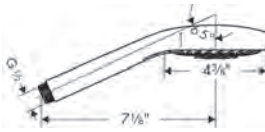

Showers and Shower Components

Croma® Select® Handshowers

Croma Select S Handshower 110 3-Jet, 2.5 GPM

- Select button for comfortable alternation of spray modes
- 121 no-clog spray channels
- Spray modes: SoftRain, IntenseRain, Pulsating Massage
- Flow: 2.5 GPM (9.5 L/Min)
- Easy-to-clean white spray face

EcoRight Versions

- Croma Select S Handshower 110 3-Jet, 2.0 GPM
- Croma Select S Handshower 110 3-Jet, 1.75 GPM

Finish Part No. List $

white/chrome 04947400 130
brushed nickel 04947820 165