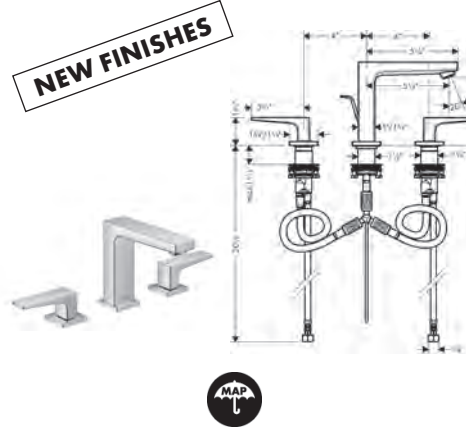

Metropol Single-Hole Faucet 260 with Loop Handle, 1.2 GPM
· Aerated spray
· Flow: 1.2 GPM (4.5 L/Min)
· Ceramic cartridge
· Does not include: Pop-up assembly

chrome	74513001	591
brushed nickel	74513821	751

NEW FINISHES

Metropol Widespread Faucet 110 with Lever Handles and Pop-Up Drain, 1.2 GPM
· Aerated spray
· Flow: 1.2 GPM (4.5 L/Min)
· 90° ceramic valves
· Includes pop-up drain

chrome	32516001	681
brushed nickel	32516821	865
matte black*	32516671	865
matte white*	32516701	865
brushed black chrome*	32516341	865
brushed bronze*	32516141	865

Alternate Version
· Metropol Widespread Faucet 110 with Lever Handles and Pop-Up Drain, 0.5 GPM

chrome	32528001	681
brushed nickel	32528821	865