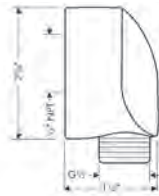

chrome	26455001	98
brushed nickel	26455821	124
matte black*	26455671	124
matte white*	26455701	124
brushed black chrome*	26455341	124
brushed bronze*	26455141	124

NEW FINISHES

FixFit Wall Outlet with Check Valves
· 1/2" NPT

chrome	27458003	69
brushed nickel	27458823	88
matte black*	27458673	88
matte white*	27458703	88
brushed black chrome*	27458343	88
brushed bronze*	27458143	88
polished nickel	27458833	84
rubbed bronze	27458923	88

NEW