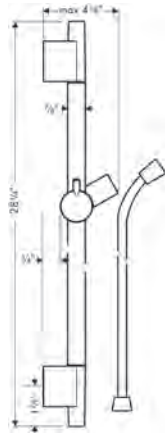

- High-quality shower hose
- Pivot connector prevents hose from tangling
- No-kink hose

Finish	Part No.	List \$
chrome	28276003	59
brushed nickel	28276823	75

**Wallbar**

**Unica Wallbar S, 24"**

- Consists of: Wallbar, Handshower hose, Slider
- Brass wallbar
- Angle-adjustable holder pivots left and right, slides easily and locks in place