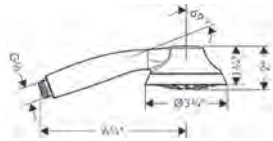

Joleena® Handshower

Joleena Handshower 95 1-Jet, 2.5 GPM
· 42 no-clog spray channels
· Spray modes: Full
· Flow: 2.5 GPM (9.5 L/Min)
· Fully-finished matching spray face

Finish	Part No.	List $
chrome	04934000	109
brushed nickel	04934820	138
matte black	04934670	138
polished nickel	04934830	133

EcoRight Version

· Joleena Handshower 95 1-Jet, 1.75 GPM
· Joleena Handshower 95 1-Jet, 1.5 GPM

chrome	04782000	109
brushed nickel	04782820	138
matte black	04782670	138
polished nickel	04782830	133
chrome	04783000	109
brushed nickel	04783820	138
matte black	04783670	138
polished nickel	04783830	133

2.5 GPM Version Available Spring 2021