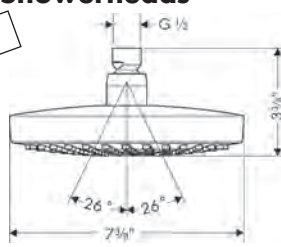

Showers and Shower Components

Showers and Shower Components

Croma® Select® Showerheads

NEW FINISHES

NEW

Croma Select S Showerhead 180 2-Jet, 2.5 GPM

- 147 no-clog spray channels
- Spray modes: Rain, IntenseRain
- Flow: 2.5 GPM (9.5 L/Min)
- Select button for comfortable alternation of spray modes
- Fully-finished matching spray face

Finish	Part No.	List $
chrome	04825000	299
white/chrome	04825400	299
brushed nickel	04825820	380
matte black*	04825670	380
matte white*	04825700	380
brushed bronze*	04825140	380
brushed black chrome*	04825340	380
polished nickel*	04825830	365
brushed gold optic*	04825250	380

EcoRight Versions

- Croma Select S Showerhead 180 2-Jet, 1.5 GPM (Avail. Spring 2021)

chrome	26549001	299
brushed nickel	26549821	380

- Croma Select S Showerhead 180 2-Jet, 1.8 GPM

chrome	04388000	299
white/chrome	04388400	299
brushed nickel	04388820	380
matte black*	04388670	380
matte white*	04388700	380
brushed bronze*	04388140	380
brushed black chrome*	04388340	380
polished nickel*	04388830	365
brushed gold optic*	04388250	380

- Croma Select S Showerhead 180 2-Jet, 2.0 GPM

chrome	26523001	299
white/chrome	26523401	299
brushed nickel	26523821	380
matte black*	26523671	380
matte white*	26523701	380
brushed bronze*	26523141	380
brushed black chrome*	26523341	380
polished nickel*	26523831	365
brushed gold optic*	26523251	380