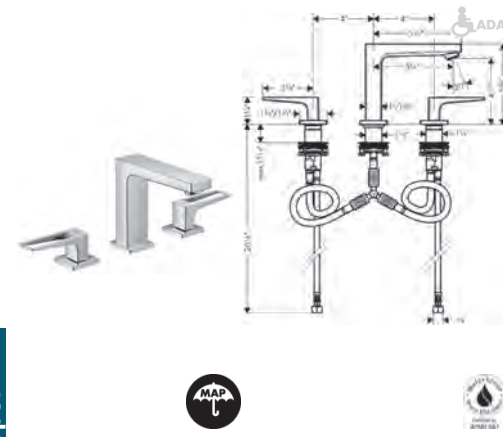

Metropol Widespread Faucet 110 with Loop Handles, 1.2 GPM

- Aerated spray
- Flow: 1.2 GPM (4.5 L/Min)
- 90° ceramic valves
- Does not include: Pop-up assembly

chrome	74518001	639
brushed nickel	74518821	812