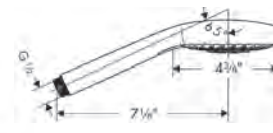

Croma Select E Handshower 110 Vario-Jet, 2.5 GPM
· Select button for comfortable alternation of spray modes
· 79 no-clog spray channels
· Spray modes: Vario-Jet (spray zones of variable intensity)
· Flow: 2.5 GPM (9.5 L/Min)
· Easy-to-clean white spray face

white/chrome	26813401	147
brushed nickel	26813821	187

EcoRight Version

· Croma Select E Handshower 110 Vario-Jet, 2.0 GPM

white/chrome	04726000	147
brushed nickel	04726820	187