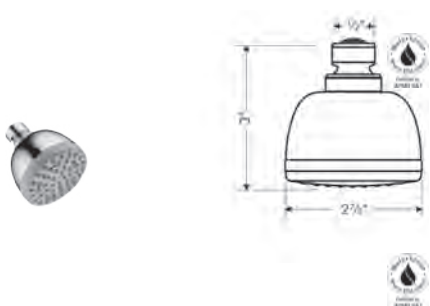

Croma Showerhead 1-Jet, 2.0 GPM
· 50 no-clog spray channels
· Spray modes: Full
· Flow: 2.0 GPM (7.6 L/Min)

chrome	28492001	37