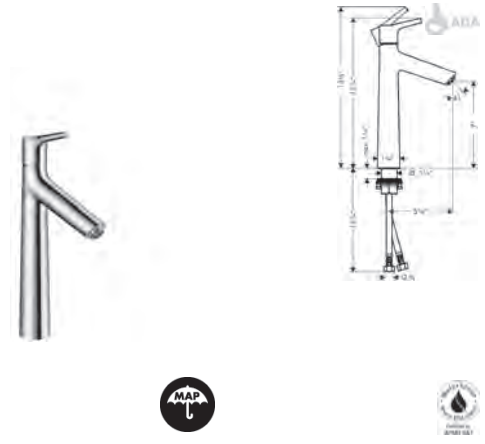

Talis S Single-Hole Faucet 190, 1.2 GPM

- Aerated spray
- Flow: 1.2 GPM (4.5 L/Min)
- Ceramic cartridge
- Does not include: Pop-up assembly

chrome	72032001	420
brushed nickel	72032821	533