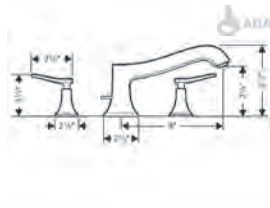

Bath

Finish

Part No.

List $

Metris C 3-Hole Roman Tub Set Trim

- Flow: 5.81 GPM (22 L/Min)
- 90° ceramic valves

- chrome
- brushed nickel
- polished nickel
- rubbed bronze

- 31313001
- 31313821
- 31313831
- 31313921

- 732
- 930
- 893
- 930

Required Parts

- Rough, 3-Hole Roman Tub Set

06607000

273