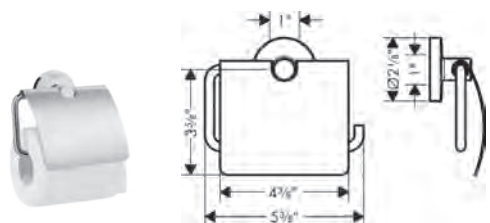

Logis Universal Toilet Paper Holder with Cover

chrome

41723000

53

- Brass
- Wall-mounted
- Metal holder