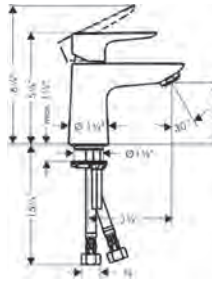

Talis E Single-Hole Faucet 80, 1.2 GPM

- Aerated spray
- Flow: 1.2 GPM (4.5 L/Min)
- Ceramic cartridge
- Does not include: Pop-up assembly

chrome 71702001 174