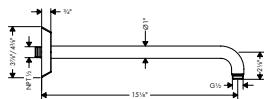

Showerarms

NEW