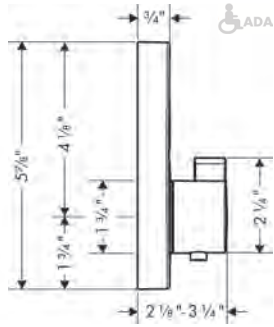

#### Optional Parts

- Installation Set, iBox Universal Plus Rough

01850181	169
----------	-----

96615000	47
----------	----

Finish Part No. List \$

**NEW FINISHES**

**ShowerSelect S Thermostatic Trim for 1 Function, Round**