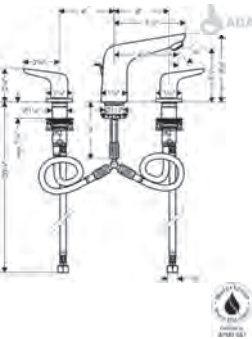

Focus N Widespread Faucet 100 with Pop-Up Drain, 1.2 GPM

- Aerated spray
- Flow: 1.2 GPM (4.5 L/Min)
- 90° ceramic valves
- Includes pop-up drain

chrome	71140001	316
brushed nickel	71140821	401