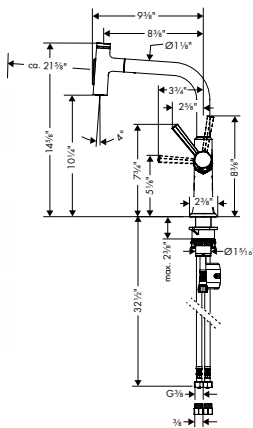

Locarno Select® HighArc Kitchen Faucet, 2-Spray Pull-Out, 1.75 GPM

- Swivel range 150°
- Aerated and Shower spray
- Comfortable start/stop of the water flow with SELECT button
- Toggle spray diverter
- MagFit magnetic sprayhead docking
- Single-hole installation
- Flow: 1.75 GPM (6.6 L/Min)
- Ceramic cartridge
- 3/8" hoses
- Integrated double backflow prevention

chrome	04855000	752
matte black	04855670	955
steel optic	04855800	955
polished nickel	04855830	917
brushed gold optic	04855250	955

Alternate Version

- Locarno Select HighArc Kitchen Faucet, 2-Spray Pull-Out with sBox, 1.75 GPM

chrome	04828000	830
matte black	04828670	1,054
steel optic	04828800	1,054
polished nickel	04828830	1,013
brushed gold optic	04828250	1,054

Available Winter/Spring 2021

NEW