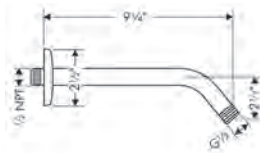

Showerarm Standard 9"

· Brass
· 1/2" NPT
· Escutcheon, Showerarm

Finish	Part No.	List $
chrome	04186003	80
brushed nickel	04186823	102
polished nickel	04186833	98
rubbed bronze	04186923	102