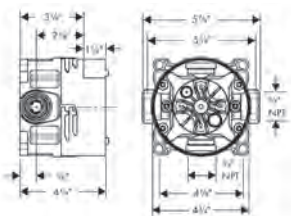

Rough, iBox Universal Plus with Service Stops, 3/4"

- 3/4" NPT
- 180° rotationally-symmetric installation
- sound-decoupled installation
- Includes: 3/4" plug, Adjustable installation flange

01850181 169

Optional Parts

- Installation Set, iBox Universal Plus Rough 96615000 47