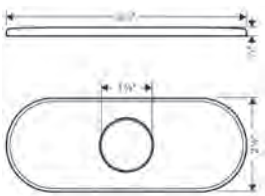

C Accessories Base Plate for Traditional Single-Hole Faucets, 6"

- Purpose of use: for concealing basin holes
- Metal

chrome	14018001	59
brushed nickel	14018821	75
polished nickel	14018831	72
rubbed bronze	14018921	75

Talis C