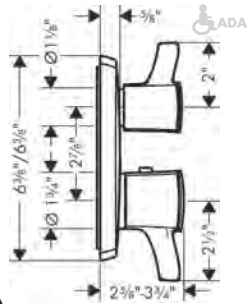

Ecostat Classic Pressure Balance Trim with Diverter, Square
· Flow: 5.44 GPM (20.6 L/Min)
· Integrated bypass for use with diverter tub spouts
· Temperature and on/off control for 1 outlet

Required Parts

· Rough, iBox Universal Plus with Service Stops, 3/4" 01850181 169