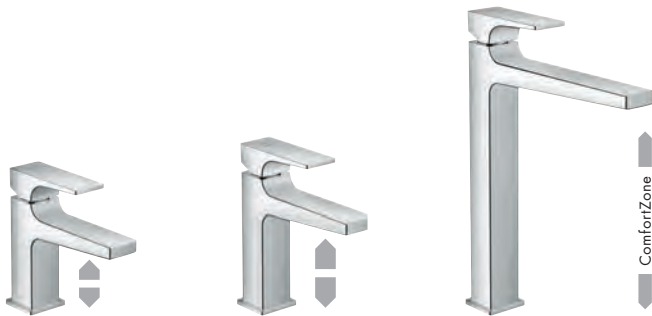

Welcome precision and appeal into your bathroom with **Metropol**®.

Design options for the bath provide the perfect freedom for your personal style and needs.

Clarity is redefined with the Metropol faucet line by hansgrohe. With its geometric lines, it puts on a memorable performance in any modern bathroom. With its precise yet appealing design, Metropol is the foundation of high-quality bathroom design. Its stylish

silhouette that utilizes elegant geometric shapes creates a striking appearance in any bathroom. With the Metropol faucets available in multiple heights, you can define your own individual space for washing your hands. Offering elegance, delicacy or minimalism, Metropol faucets

offer three aesthetic handle options provide the perfect freedom for your personal style. Now offering our two most popular Metropol models in four distinct new finishes: Matte Black, Matte White, Brushed Black Chrome, and Brushed Bronze.

Metropol

Metropol faucets are available in three heights.