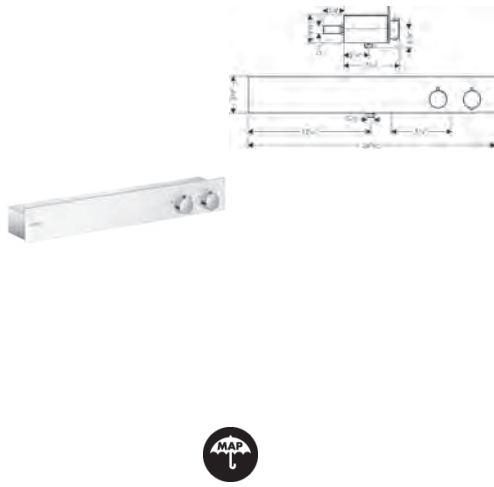

Showers and Shower Components

Thermostats

ShowerTablet Thermostatic Trim 600 for Exposed Installation for 2 Functions

- Outlets may not be operated simultaneously
- Volume control and diverter for 2 outlets (1 outlet must be used for handshower)
- Shut-off/ diverter valve, Thermostatic cartridge
- Anti-scald 100° safety stop
- Cover: Mirrored safety glass in chrome or white
- Shelf color: Anodized aluminum

Required Parts

- Rough, ShowerTablet Thermostatic Trim 600 for Exposed Installation for 2 Functions

Finish	Part No.	List $
chrome	13108001	1,051
white/chrome	13108401	1,051

	13129181	120