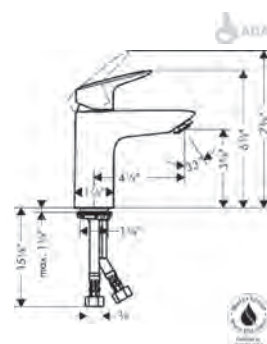

Logis Single-Hole Faucet 100, 1.0 GPM

- Aerated spray
- Flow: 1.0 GPM (3.8 L/Min)
- Ceramic cartridge
- Does not include: Pop-up assembly

chrome

71104001

198