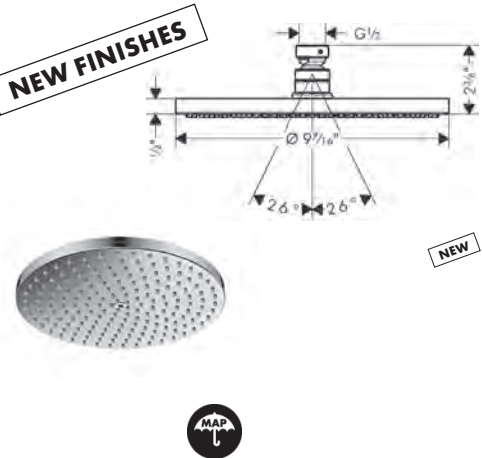

Raindance® PowderRain® Showerheads

Raindance S Showerhead 240 1-Jet PowderRain, 2.5 GPM

- Spray modes: PowderRain
- Flow: 2.5 GPM (9.5 L/Min)
- Fully-finished matching spray face

chrome	27624001	643
brushed nickel	27624821	817
matte black*	27624671	817
matte white*	27624701	817
brushed black chrome*	27624341	817
brushed bronze*	27624141	817

EcoRight Version

- Raindance S Showerhead 240 1-Jet PowderRain, 1.75 GPM (Avail. Spring 2021)

chrome	04927000	643
brushed nickel	04927820	817
matte black	04927670	817
matte white	04927700	817
brushed black chrome	04927340	817
brushed bronze	04927140	817