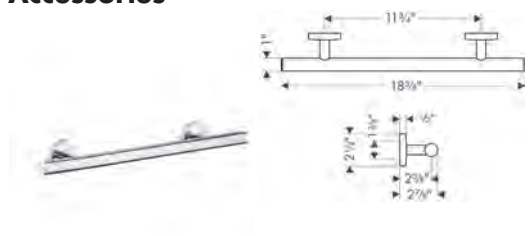

01850181 169

**Optional Parts**  
 · Installation Set, iBox Universal Plus Rough 96615000 47

Focus

Accessories

Finish

Part No.

List \$

**Logis Towel Bar, 12"**