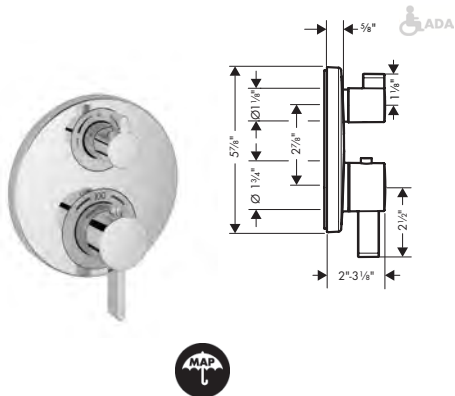

Ecostat S Thermostatic Trim with Volume Control and Diverter
· Volume control and diverter for 2 outlets
· Flow: 6.0 GPM (22.7 L/Min)
· Thermostatic cartridge, Shut-off/ diverter valve
· Anti-scald 100° safety stop
· Optimized for water-efficient shower products

chrome 15758001 546
brushed nickel 15758821 693

Required Parts

· Rough, iBox Universal Plus with Service Stops, 3/4" 01850181 169