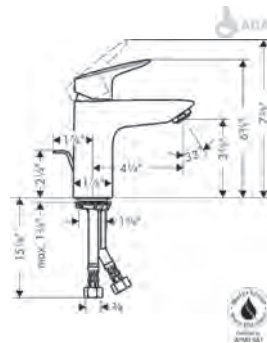

Logis Single-Hole Faucet 100 with Pop-Up Drain, 1.2 GPM

- Aerated spray
- Flow: 1.2 GPM (4.5 L/Min)
- Ceramic cartridge
- Includes pop-up drain

chrome
brushed nickel

71100001
71100821

210
267