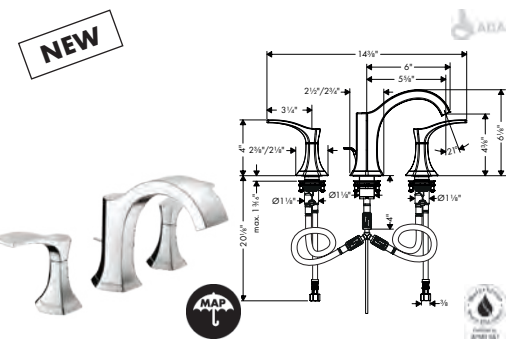

Locarno Widespread Faucet 100 with Pop-Up Drain, 1.2 GPM

- Ribbon spray
- Flow: 1.2 GPM (4.5 L/Min)
- 90° ceramic valves
- Includes pop-up drain

chrome	04813000	570
brushed nickel	04813820	724
matte black	04813670	724
polished nickel	04813830	695
brushed gold optic	04813250	724

Available Winter/Spring 2021