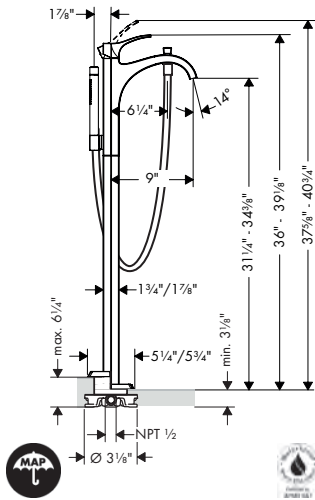

Bath

Finish

Part No.

List $

NEW

Locarno Freestanding Tub Filler Trim with 1.75 GPM Handshower

- Consists of: Freestanding tub filler, baton hand shower, shower hose, shower holder
- Handshower spray modes: PowderRain, Rain, Whirl
- Flow: 5.28 GPM (20 L/Min)
- Ceramic cartridge
- Diverter with automatic resetting
- Integrated double backflow prevention

Includes

- Baton Handshower 2-Jet, 1.75 GPM (# 04486XXX)
- Techniflex Hose with Cylindrical Nut, 49" (# 28282XXX)

Required Parts

- Rough, Freestanding Tub Filler

chrome	04818000	1,650
brushed nickel	04818820	2,096
matte black	04818670	2,096
polished nickel	04818830	2,013
brushed gold optic	04818000	2,096

Available Winter/Spring 2021