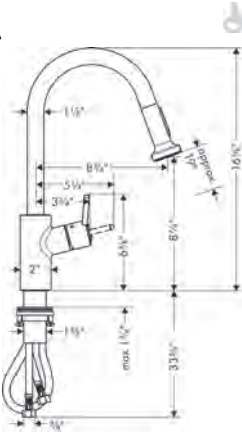

Kitchen

Talis® S²

NEW FINISHES