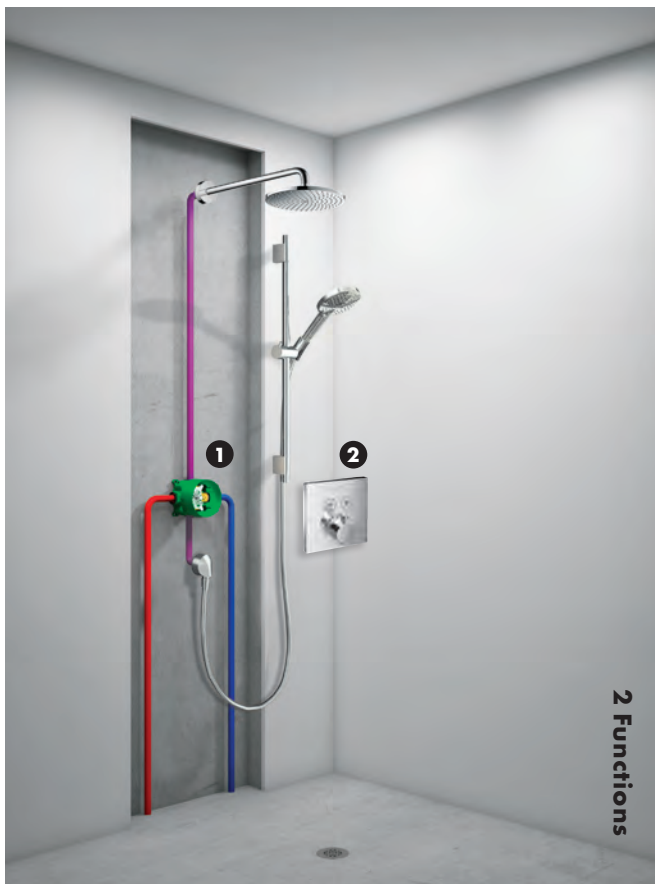

and is easy and straightforward to install. Thus, the iBox® Universal Plus rough is an industry favorite.

- Install any pressure balance or thermostatic trim, available in a variety of styles and finishes
- Test and flushing plug allows installation and testing without having to install the trim first
- Compatible with all commonly-used wall constructions and pipework systems
- Can be used with either 3/4" or 1/2" pipework with reductions

**iBox® Universal Plus  
Rough Video**

The revolutionary rough for any shower configuration.

**ShowerSelect Thermostatic Trim for 1 Function**

1. Rough, iBox® Universal Plus with Service Stops, ¾"
  - #01850181
  2. ShowerSelect® Thermostatic Trim for 1 Function, Round
  - #15744XX1
- Thermostatic temperature control and on/off for one shower function