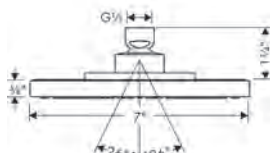

Raindance S Showerhead 180 1-Jet, 2.5 GPM
· 107 no-clog spray channels
· Spray modes: Rain
· Flow: 2.5 GPM (9.5 L/Min)
· Fully-finished matching spray face

chrome	26922001	515
brushed nickel	26922821	654

EcoRight Versions

· Raindance S Showerhead 240 1-Jet, 1.75 GPM (Spray modes: Rain) (Avail. Spring 2021)

chrome	26923001	515
brushed nickel	26923821	654

· Raindance S Showerhead 180 1-Jet, 2.0 GPM (Spray modes: RainAir)

chrome	04718001	515
brushed nickel	04718820	654

2.5 GPM and 1.75 GPM Versions Available Spring 2021