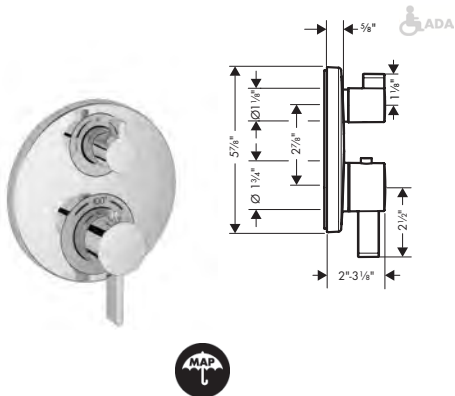

Ecostat S Thermostatic Trim with Volume Control and Diverter
· Volume control and diverter for 2 outlets
· Flow: 6.0 GPM (22.7 L/Min)
· Thermostatic cartridge, Shut-off/ diverter valve
· Anti-scald 100° safety stop
· Optimized for water-efficient shower products

chrome	15758001	546
brushed nickel	15758821	693
matte black*	15758671	693
matte white*	15758701	693
brushed black chrome*	15758341	693
brushed bronze*	15758141	693

Required Parts

· Rough, iBox Universal Plus with Service Stops, 3/4"	01850181	169