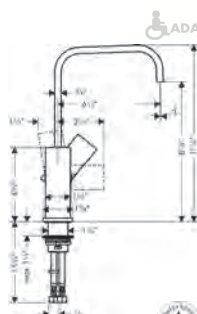

Metropol Single-Hole Faucet 230 with Loop Handle and Swivel Spout, 1.2 GPM

- Swivel range 120°
- Aerated spray
- Flow: 1.2 GPM (4.5 L/Min)
- Ceramic cartridge
- Does not include: Pop-up assembly

chrome	74511001	513
brushed nickel	74511821	652