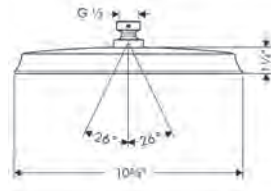

2.5 GPM Version Available Spring 2021

Additional Matching Showerheads

NEW

Raindance Classic Showerhead 240 1-Jet PowderRain, 2.5 GPM
· 180 no-clog spray channels
· Spray modes: PowderRain
· Flow: 2.5 GPM (9.5 L/Min)
· Fully-finished matching spray face
· Spray face removable for cleaning

chrome	26921001	762
brushed nickel	26921821	968
matte black	26921671	968
polished nickel	26921831	930
rubbed bronze	26921921	968

EcoRight Version

· Raindance Classic Showerhead 240 1-Jet PowderRain, 1.75 GPM (Avail. Spring 2021)

chrome	26920001	762
brushed nickel	26920821	968
matte black	26920671	968
polished nickel	26920831	930
rubbed bronze	26920921	968