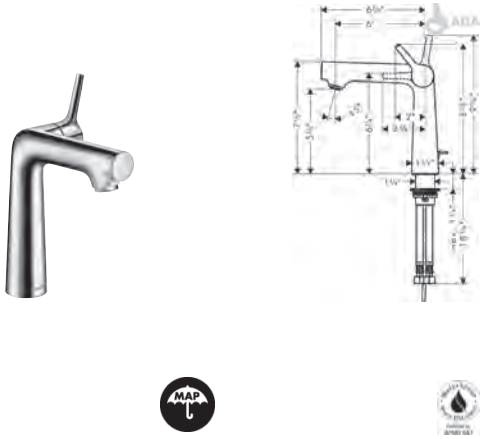

Talis S Single-Hole Faucet 140 with Pop-Up Drain, 1.2 GPM

- Aerated spray
- Flow: 1.2 GPM (4.5 L/Min)
- Ceramic cartridge
- Includes pop-up drain

chrome	72113001	474
brushed nickel	72113821	602