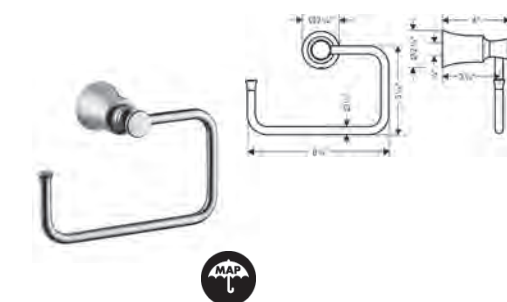

Joleena Towel Ring
· Metal holder
· Wall-mounted

chrome	04786000	71
brushed nickel	04786820	90
matte black	04786670	90
polished nickel	04786830	87