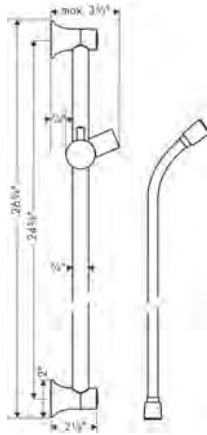

Wallbar

Unica Wallbar Classic, 24"

- Consists of: Wallbar, Handshower hose, Slider
- Brass wallbar
- Angle-adjustable holder pivots left and right, slides easily and locks in place

Finish	Part No.	List $
chrome	27617000	264
brushed nickel	27617820	335
polished nickel	27617830	322
rubbed bronze	27617920	335

Includes

- Handshower Hose Techniflex, 63" (# 28276XXX)

Metris C

Wall Outlet

FixFit Wall Outlet with Check Valves

- 1/2" NPT

Finish	Part No.	List $
chrome	27458003	69
brushed nickel	27458823	88
polished nickel	27458833	84
rubbed bronze	27458923	88