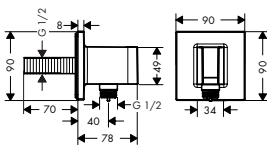

FixFit Wall Outlet Square with Handshower Holder and Check Valves
· 1/2" NPT

chrome	26486001	144