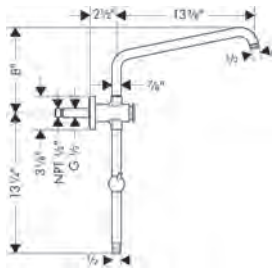

**Croma SAM Set Plus without Shower Components**

- The adjustable handshower holder on this model should not be used with a handshower with a spray face larger than 125 mm (5") in diameter
- Suitable for shower and tub/shower installations
- Locking push-button diverts flow to handshower
- Does not include: Showerhead and handshower