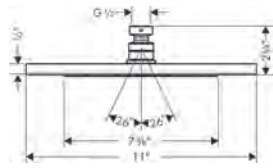

Croma® Showerheads

Finish Part No. List $

Croma Showerhead 280 1-Jet, 2.5 GPM

- 180 no-clog spray channels
- Spray modes: Rain
- Flow: 2.5 GPM (9.5 L/Min)
- Fully-finished matching spray face
- Spray face removable for cleaning

chrome 26879001 409
brushed nickel 26879821 519

EcoRight Versions

- Croma Showerhead 280 1-Jet, 1.75 GPM (140 spray channels) (Avail. Spring 2021)
- Croma Showerhead 280 1-Jet, 2.0 GPM (140 spray channels)

chrome 26217001 409
brushed nickel 26217821 519
chrome 26221001 409
brushed nickel 26221821 519

2.5 GPM Version Available Spring 2021