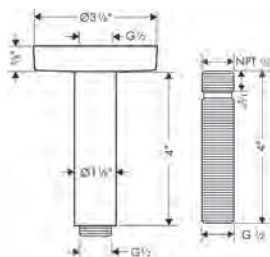

Raindance E Extension Pipe for Ceiling Mount

· Brass
· 1/2" NPT
· Includes adjustable installation nipple, Up to 3 pipes may be joined in series to create a longer extension.
· Included mounting plate provides additional support

chrome	27393001	125
brushed nickel	27393821	159
matte black*	27393671	159
matte white*	27393701	159
brushed black chrome*	27393341	159
brushed bronze*	27393141	159