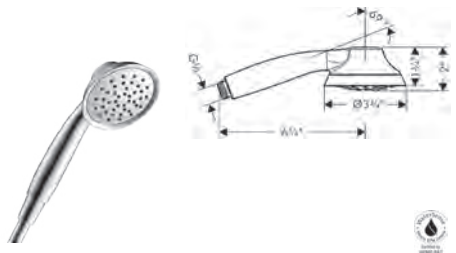

High-Efficiency Showers

Joleena® Handshower

Joleena Handshower 95 1-Jet, 1.75 GPM

- 42 no-clog spray channels
- Spray modes: Full
- Flow: 2.5 GPM (9.5 L/Min)
- Fully-finished matching spray face

Finish	Part No.	List $
chrome	04782000	109
brushed nickel	04782820	138
matte black	04782670	138
polished nickel	04782830	133

Alternate EcoRight Version

- Joleena Handshower 95 1-Jet, 1.5 GPM

chrome	04783000	109
brushed nickel	04783820	138
matte black	04783670	138
polished nickel	04783830	133