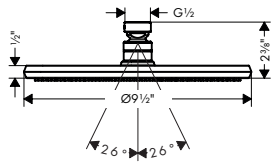

Locarno™ Showerhead

NEW