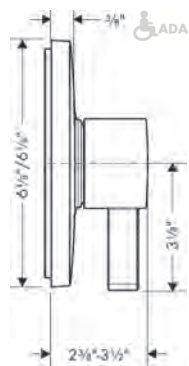

Ecostat E Pressure Balance Trim
· Flow: 5.44 GPM (20.6 L/Min)
· Integrated bypass for use with diverter tub spouts
· Temperature and on/off control for 1 outlet

chrome 15718001 216
brushed nickel 15718821 274

Required Parts
· Rough, iBox Universal Plus with Service Stops, 3/4" 01850181 169