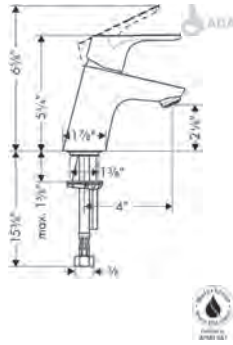

Focus Single-Hole Faucet 70, 1.2 GPM

- Aerated spray
- Flow: 1.2 GPM (4.5 L/Min)
- Ceramic cartridge
- Does not include: Pop-up assembly

chrome

04510000

199