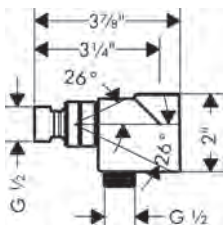

Showerarm Mount for Handshower

chrome	04580000	39
brushed nickel	04580820	50
matte black*	04580670	50
polished nickel	04580830	48
rubbed bronze	04580920	50