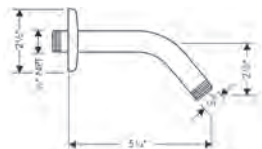

Showerarm Standard 6"

- Brass
- 1/2" NPT
- Escutcheon

chrome	27411003	39
brushed nickel	27411823	50