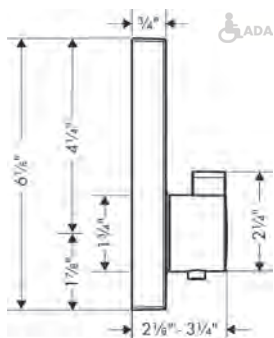

ShowerSelect Thermostatic Trim for 2 Functions, Square

- Outlets may be operated simultaneously
- Select push-button on/off control for 2 outlets
- Flow: 8.0 GPM (30.3 L/Min) / 2.0 GPM (7.6 L/Min)
- Thermostatic cartridge, Start/stop cartridge
- Anti-scald 100° safety stop
- Optimized for water-efficient shower products
- Optional throttle to limit total flow

chrome	15763001	679
brushed nickel	15763821	862
matte black*	15763671	862
matte white*	15763701	862
brushed black chrome*	15763341	862
brushed bronze*	15763141	862

Required Parts

· Rough, iBox Universal Plus with Service Stops, 3/4"	01850181	169