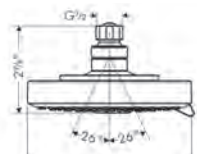

Locarno™ Showerhead

NEW

Locarno Overhead Shower 240 1-Jet, 2.5 GPM
· Spray modes: PowderRain
· Flow: 2.5 GPM (9.5 L/Min)
· Fully-finished matching spray face

Finish	Part No.	List $
chrome	04823000	600
brushed nickel	04823820	762
matte black	04823670	762
polished nickel	04823830	732
brushed gold optic	04823250	762

EcoRight Version

· Locarno Overhead Shower 240 1-Jet, 1.75 GPM

chrome	04824000	600
brushed nickel	04824820	762
matte black	04824670	762
polished nickel	04824830	732
brushed gold optic	04824250	762

Raindance® Showerheads

Raindance S Showerhead 240 1-Jet, 2.5 GPM
· 180 no-clog spray channels
· Spray modes: RainAir
· Flow: 2.5 GPM (9.5 L/Min)
· Fully-finished matching spray face

chrome	27474001	643
brushed nickel	27474821	817

EcoRight Version

· Raindance S Showerhead 240 1-Jet, 1.75 GPM (Avail. Spring 2021)

chrome	26927001	643
brushed nickel	26927821	817

NEW

Raindance S Showerhead 180 1-Jet, 2.5 GPM
· 107 no-clog spray channels
· Spray modes: Rain
· Flow: 2.5 GPM (9.5 L/Min)
· Fully-finished matching spray face

chrome	26922001	515
brushed nickel	26922821	654

EcoRight Versions

· Raindance S Showerhead 240 1-Jet, 1.75 GPM (Spray modes: Rain) (Avail. Spring 2021)

chrome	26923001	515
brushed nickel	26923821	654

· Raindance S Showerhead 180 1-Jet, 2.0 GPM (Spray modes: RainAir)

chrome	04718001	515
brushed nickel	04718820	654

2.5 GPM and 1.75 GPM Versions Available Spring 2021

Raindance S Showerhead 150 3-Jet, 2.5 GPM
· 86 no-clog spray channels
· Spray modes: RainAir, BalanceAir, Whirl
· Flow: 2.5 GPM (9.5 L/Min)

chrome	27495001	253
brushed nickel	27495821	321

EcoRight Versions

· Raindance S Showerhead 150 3-Jet, 1.75 GPM

chrome	04800000	253
brushed nickel	04800820	321

· Raindance S Showerhead 150 3-Jet, 2.0 GPM