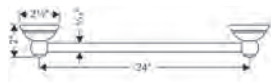

Accessories

Finish

Part No.

List $

C Accessories Towel Bar, 24"

- Brass
- Wall-mounted
- Metal holder

chrome	06098000	177
brushed nickel	06098820	225
rubbed bronze	06098920	225