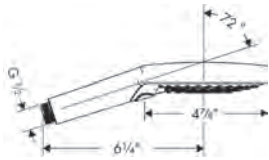

Raindance Select S Handshower 120 3-Jet, 2.5 GPM

- Select button for comfortable alternation of spray modes
- 87 no-clog spray channels
- Spray modes: Rain, RainAir, Whirl
- Flow: 2.5 GPM (9.5 L/Min)
- Fully-finished matching spray face

chrome	26531001	163
white/chrome	26531401	163
brushed nickel	26531821	207

EcoRight Version

- Raindance Select S Handshower 120 3-Jet, 2.0 GPM

chrome	04529000	163
white/chrome	04529400	163
brushed nickel	04529820	207