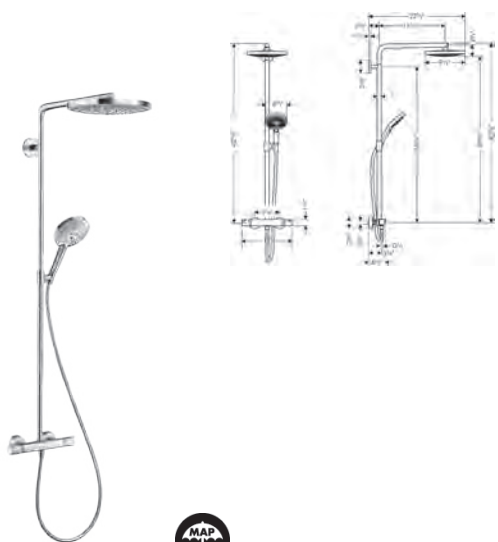

Finish Part No. List $

Raindance Select S Showerpipe 240 2-Jet, 2.5 GPM

- Flow: 2.5 GPM (9.5 L/Min)
- Outlets may not be operated simultaneously
- Shower arm swivels left and right
- Anti-scald 100° safety stop
- Integrated volume control/diverter for 2 functions
- Exposed installation
- Height-adjustable hand shower holder
- Thermostatic cartridge
- Built-in service stops

chrome	27129001	1,456
white/chrome	27129401	1,456
brushed nickel	27129821	1,849

Includes

- Raindance Select S Showerhead 240 2-Jet, 2.5 GPM (# 26469XXX)
- Raindance Select S Handshower 120 3-Jet, 2.5 GPM (# 26531XXX)
- Handshower Hose Techniflex, 63" (# 28276XXX)

Required Parts

· Showerpipe Basic Set	16181181	71