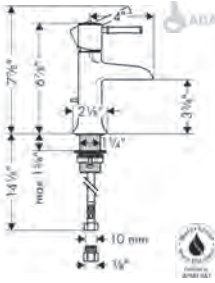

Talis C Single-Hole Faucet 90 with Pop-Up Drain, 1.2 GPM

- Non-aerated stream
- Flow: 1.2 GPM (4.5 L/Min)
- Ceramic cartridge
- Includes pop-up drain

chrome	14127001	499
brushed nickel	14127821	634
polished nickel	14127831	609
rubbed bronze	14127921	634