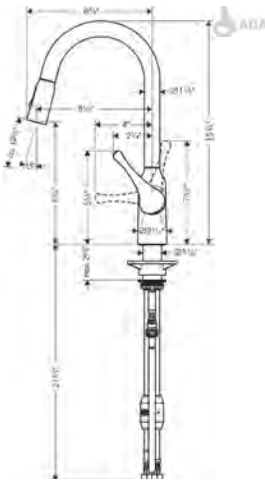

Kitchen

Allegro® N

NEW FINISHES

Allegro N HighArc Kitchen Faucet, 2-Spray Pull-Down, 1.75 GPM

- Swivel range 360°
- Laminar and needle spray
- Toggle spray diverter
- MagFit magnetic sprayhead docking
- Single-hole installation
- Flow: 1.75 GPM (6.6 L/Min)
- Ceramic cartridge
- 3/8" hoses
- Integrated double backflow prevention

Finish	Part No.	List $
chrome	71843001	500
steel optic	71843801	635
matte black*	71843671	635
brushed gold optic*	71843251	635
brushed black chrome*	71843341	635

Matte Black Finish Available Spring 2021

NEW FINISHES