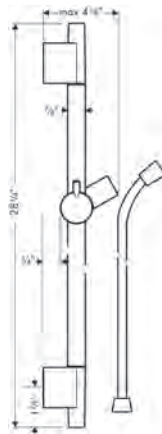

Unica Wallbar S, 24"

- Consists of: Wallbar, Handshower hose, Slider
- Brass wallbar
- Angle-adjustable holder pivots left and right, slides easily and locks in place

chrome	28632000	189
brushed nickel	28632820	240

Includes

- Handshower Hose Techniflex, 63" (# 28276XXX)

Optional Parts

- Casetta Soap Dish Puro
- Casetta Soap Dishes

chrome	28679000	59
clear	28675000	95

Wall Outlet