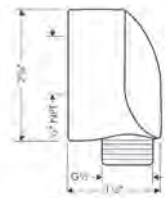

Wall Outlet

FixFit Wall Outlet with Check Valves

- 1/2" NPT

chrome	27458003	69
brushed nickel	27458823	88