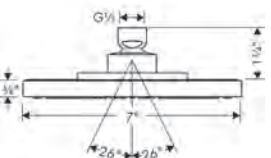

Raindance S Showerhead 180 1-Jet, 1.75 GPM

- 107 no-clog spray channels
- Spray modes: Rain
- Flow: 1.75 GPM (6.6 L/Min)
- Fully-finished matching spray face

chrome	26923001	515
brushed nickel	26923821	654

Alternate EcoRight Version

- Raindance S Showerhead 240 1-Jet, 2.0 GPM (Spray modes: RainAir)

chrome	04718001	515
brushed nickel	04718821	654

1.75 GPM Version Available Spring 2021