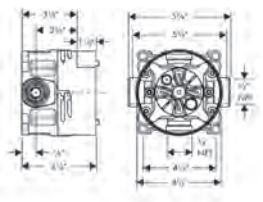

Rough, iBox Universal Plus with Service Stops, 3/4"
· 3/4" NPT
· 180° rotationally-symmetric installation
· sound-decoupled installation
· Includes: 3/4" plug, Adjustable installation flange

Optional Parts

· Installation Set, iBox Universal Plus Rough	96615000	47