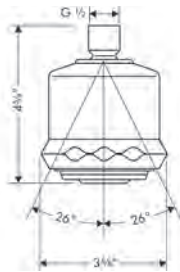

Clubmaster® Showerhead

NEW FINISHES

Clubmaster Showerhead 3-Jet, 2.5 GPM

- 72 no-clog spray channels
- Spray modes: Full, Pulsating Massage, Soft spray
- Flow: 2.5 GPM (9.5 L/Min)

Finish	Part No.	List $
chrome	28496001	244
brushed nickel	28496821	310
matte black*	28496671	310
brushed bronze*	28496141	310
polished nickel	28496831	298
polished brass	28496931	298