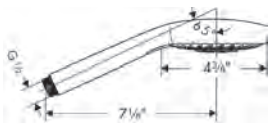

Croma Select E Handshower 110 3-Jet, 2.5 GPM

- Select button for comfortable alternation of spray modes
- 121 no-clog spray channels
- Spray modes: SoftRain, IntenseRain, Pulsating Massage
- Flow: 2.5 GPM (9.5 L/Min)
- Easy-to-clean white spray face

white/chrome 04948000 130
brushed nickel 04948820 165