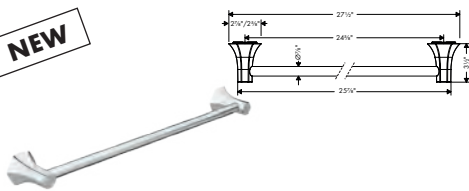

Locarno Towel Bar, 24"
· Brass
· Wall-mounted
· Metal holder

chrome	04835000	150
brushed nickel	04835820	191
matte black	04835670	191
polished nickel	04835830	183
brushed gold optic	04835250	191

Available Winter/Spring 2021

NEW