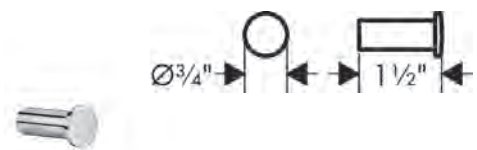

Logis Universal Hook

chrome

41711000

26

- Brass
- Wall-mounted
- Metal holder