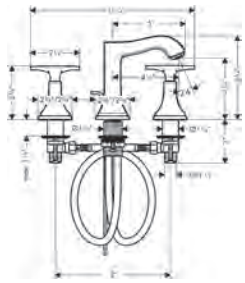

NEW FINISHES

Metropol Classic Widespread Faucet 110 with Cross Handles and Pop-Up Drain, 1.2 GPM

- Aerated spray
- Flow: 1.2 GPM (4.5 L/Min)
- 90° ceramic valves
- Includes pop-up drain

chrome	31306001	673
brushed nickel	31306821	855
matte black*	31306671	855
polished nickel*	31306831	821
brushed bronze*	31306141	855

NEW FINISHES