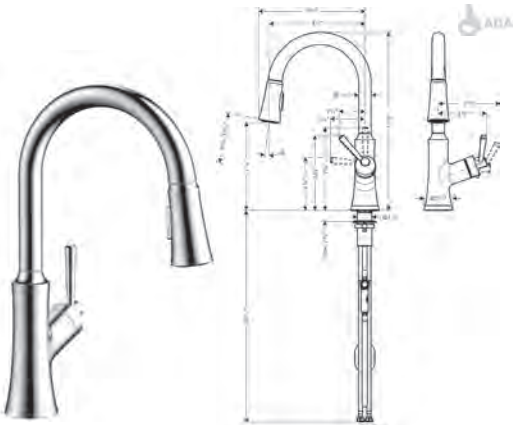

Joleena HighArc Kitchen Faucet, 2-Spray Pull-Down, 1.75 GPM

- Swivel range 150°
- Aerated and needle spray
- Toggle spray diverter with pause feature (allows temporary stop of water stream)
- MagFit magnetic sprayhead docking
- Single-hole installation
- Flow: 1.75 GPM (6.6 L/Min)
- Ceramic cartridge
- 3/8" hoses
- Integrated double backflow prevention

Finish	Part No.	List $
chrome	04793000	400
steel optic	04793800	508
matte black	04793670	508
polished nickel	04793830	488