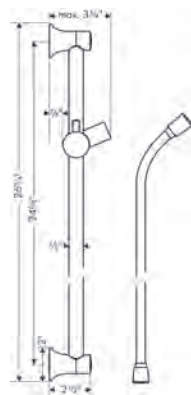

Wallbar

Unica Wallbar Classic, 24"

- Consists of: Wallbar, Handshower hose, Slider
- Brass wallbar
- Angle-adjustable holder pivots left and right, slides easily and locks in place

chrome	27617000	264
brushed nickel	27617820	335
matte black	27617670	335
polished nickel	27617830	322

Includes

- Handshower Hose Techniflex, 63" (# 28276XXX)