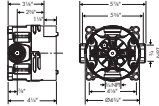

Required Parts

- Rainfinity Rough Set, Showerhead 250 3-Jet with RainSelect Thermostatic Trim
- Rainfinity Wall Outlet 500 with Handshower Holder and Shelf

04865180   973
matte white   26843701   580

NEW