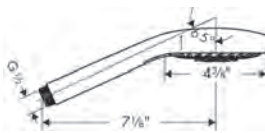

Handshowers

Croma Select S Handshower 110 3-Jet, 2.5 GPM
· Select button for comfortable alternation of spray modes
· 121 no-clog spray channels
· Spray modes: SoftRain, IntenseRain, Pulsating Massage
· Flow: 2.5 GPM (9.5 L/Min)
· Easy-to-clean white spray face

white/chrome	04947000	130
brushed nickel	04947820	165