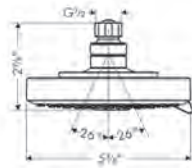

Showerheads

Raindance S Showerhead 150 3-Jet, 2.5 GPM

- 86 no-clog spray channels
- Spray modes: RainAir, BalanceAir, Whirl
- Flow: 2.5 GPM (9.5 L/Min)

Finish	Part No.	List $
chrome	27495001	253
brushed nickel	27495821	321

EcoRight Versions

- Raindance S Showerhead 150 3-Jet, 2.0 GPM
- Raindance S Showerhead 150 3-Jet, 1.75 GPM

chrome	04725000	253
brushed nickel	04725820	321
chrome	04800000	253
brushed nickel	04800820	321