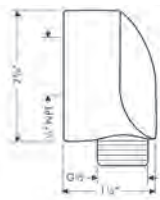

Wall Outlet

FixFit Wall Outlet with Check Valves

- 1/2" NPT

chrome
brushed nickel

27458003
27458823

69
88