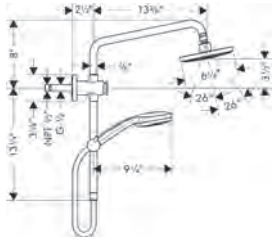

Showers and Shower Components

Finish   **Part No.**   **List $**

Croma SAM Set Plus 160, 2.0 GPM

- The adjustable handshower holder on this model should not be used with a handshower with a spray face larger than 125 mm (5") in diameter
- Flow: 2.0 GPM (7.6 L/Min)
- Suitable for shower and tub/shower installations
- Locking push-button diverts flow to handshower

chrome
brushed nickel

04526000
04526820

613
779

Includes

- Croma SAM Set Plus without Shower Components (# 04527XXX)
- Croma Showerhead 160 1-Jet, 2.0 GPM (# 28450XXX)
- Handshower Hose Techniflex, 63" (# 28276XXX)
- Croma 100 Handshower E 3-Jet, 1.8 GPM (not available separately)