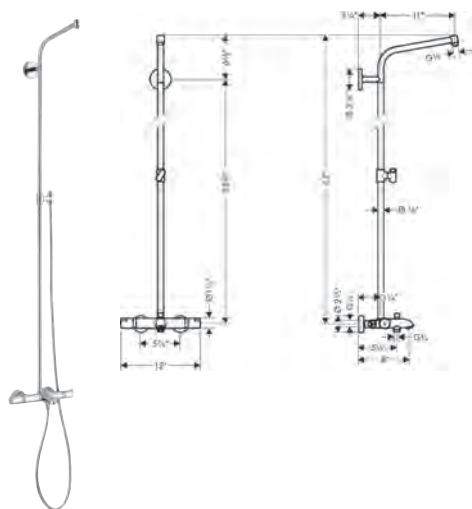

Finish Part No. List $

Crometta Showerpipe with Tub Filler without Shower Components

- Outlets may not be operated simultaneously
- Integrated volume control/ diverter for 2 functions
- Exposed installation
- Height-adjustable hand shower holder
- Thermostatic cartridge
- Built-in service stops
- Does not include: Showerhead, handshower
- Order and purchase your choice of hansgrohe showerhead and handshower

Includes

- Handshower Hose Techniflex, 63" (# 28276XXX)

Required Parts

- Showerpipe Basic Set

chrome 04869000 805

16181181 71