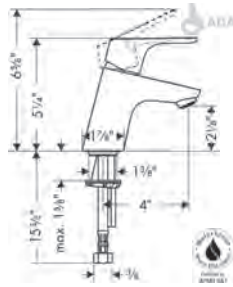

Focus Single-Hole Faucet 70, 1.0 GPM

- Aerated spray
- Flow: 1.0 GPM (3.8 L/Min)
- Ceramic cartridge
- Does not include: Pop-up assembly

chrome

31952001

199