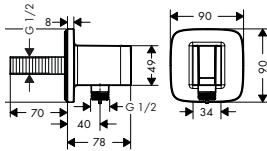

FixFit Wall Outlet E with Handshower Holder and Check Valves
· 1/2" NPT

chrome	26485001	144

NEW