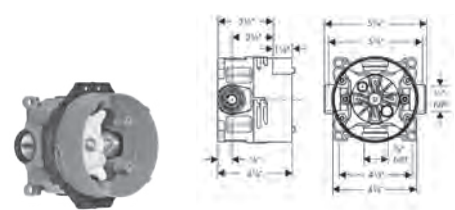

Rough, iBox Universal Plus with Service Stops, 3/4"
· 3/4" NPT
· 180° rotationally-symmetric installation
· sound-decoupled installation
· Includes: 3/4" plug, Adjustable installation flange

01850181 169

Optional Parts

· Installation Set, iBox Universal Plus Rough 96615000 47

Talis Select S / Talis S