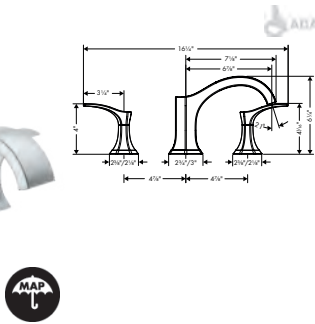

Locarno 3-Hole Roman Tub Set Trim

- Flow: 5.81 GPM (22 L/Min)
- 90° ceramic valves

chrome	04816000	470
brushed nickel	04816820	597
matte black	04816670	597
polished nickel	04816830	573
brushed gold optic	04816250	597

Required Parts

- Rough, 3-Hole Roman Tub Set

06607000	273

Available Winter/Spring 2021