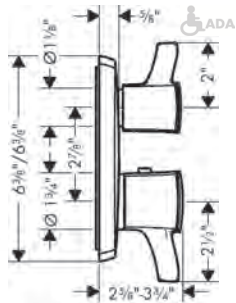

Shower Trims

Finish Part No. List $

Ecostat Classic Thermostatic Trim with Volume Control, Square
· Volume control for 1 outlet
· Flow: 6.0 GPM (22.7 L/Min)
· Thermostatic cartridge, Ceramic cartridge
· Anti-scald 100° safety stop
· Optimized for water-efficient shower products

Required Parts

· Rough, iBox Universal Plus with Service Stops, 3/4" 01850181 169