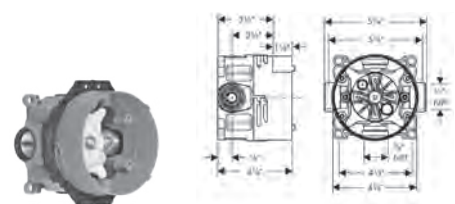

Rough, iBox Universal Plus with Service Stops, 3/4"

· 3/4" NPT
· 180° rotationally-symmetric installation
· sound-decoupled installation
· Includes: 3/4" plug, Adjustable installation flange

	01850181	169

Optional Parts

· Installation Set, iBox Universal Plus Rough	96615000	47

Talis Select E / Talis E