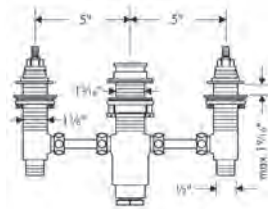

Rough, 3-Hole Roman Tub Set

- 1/2" NPT
- 90° ceramic valves

06607000	273