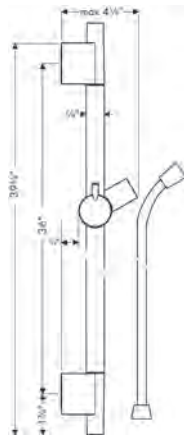

Unica Wallbar S, 36"

- Consists of: Wallbar, Handshower hose, Slider
- Brass wallbar
- Angle-adjustable holder pivots left and right, slides easily and locks in place

Includes

- Handshower Hose Techniflex, 63" (# 28276XXX)

Optional Parts

- Casetta Soap Dish Puro
- Casetta Soap Dishes

Finish	Part No.	List $
chrome	28631000	214
brushed nickel	28631820	272
matte black*	28631670	272
matte white*	28631700	272
brushed black chrome*	28631340	272
brushed bronze*	28631140	272

NEW FINISHES