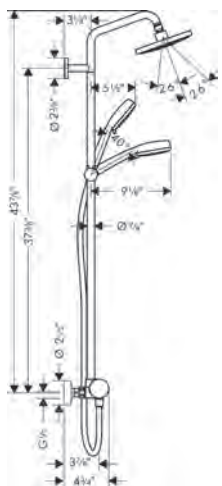

Croma Showerpipe 160 1-Jet with Pressure Balance, 2.0 GPM

- The adjustable handshower holder on this model should not be used with a handshower with a spray face larger than 125 mm (5") in diameter
- Flow: 2.0 GPM (7.6 L/Min)
- Height-adjustable hand shower holder
- Exposed installation
- Pressure balance cartridge
- Locking push-button diverts flow to handshower

Includes

- Croma Showerhead 160 1-Jet, 2.0 GPM (# 28450XXX)
- Croma 100 Handshower E 3-Jet, 1.8 GPM (# 04752XXX)
- Handshower Hose Techniflex, 63" (# 28276XXX)

Required Parts

- Showerpipe Basic Set

chrome 04530000 869
brushed nickel 04530820 1,104