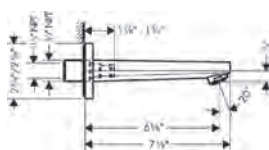

**Rough, 4-Hole Roman Tub Set**  
 · 1/2" NPT  
 · 90° ceramic valves

06646000	409
----------	-----

**NEW FINISHES**

**Metropol Tub Spout**  
 · Solid brass  
 · Includes: 1/2" female and 3/4" male adaptor