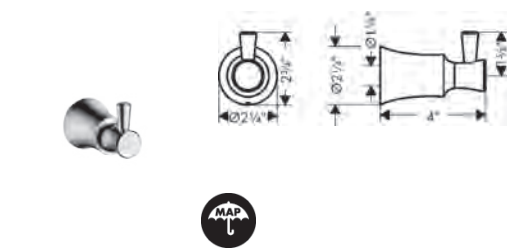

Joleena Hook
· Wall-mounted
· Metal holder

chrome	04788000	26
brushed nickel	04788820	33
matte black	04788670	33
polished nickel	04788830	32