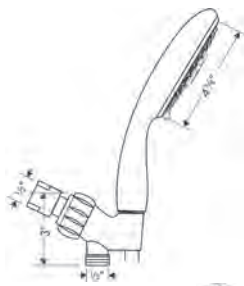

Raindance E Handshower Set 100 3-Jet, 2.0 GPM

- Consists of: Handshower, Handshower holder, Handshower hose
- Spray modes: RainAir, BalanceAir, Whirl
- 30° adjustment
- Flow: 2.0 GPM (7.6 L/Min)

Includes

- Raindance E Handshower 100 3-Jet, 2.0 GPM (# 04344XXX)
- Handshower Hose Techniflex, 63" (# 28276XXX)
- Mount (not available separately)

chrome	04517000	239