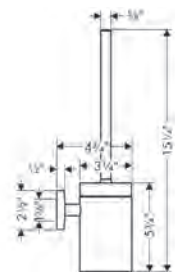

Logis Toilet Brush with Holder

- Metal holder
- Brass, Crystal glass
- Wall-mounted

chrome
brushed nickel

40522000
40522820

144
183