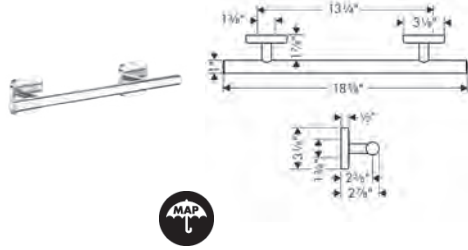

- Brass
- Wall-mounted
- Metal holder

**PuraVida Towel Bar, 24"**

chrome

41506000

213

- Brass
- Wall-mounted
- Metal holder

**PuraVida Dual Towel Bar**

chrome