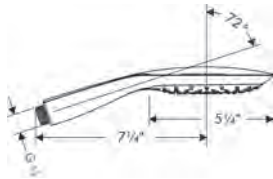

Showers and Shower Components

Raindance Select E Handshower 150 3-Jet, 2.5 GPM

- Select button for comfortable alternation of spray modes
- 81 no-clog spray channels
- Spray modes: RainAir, Mix, CaresseAir
- Flow: 2.5 GPM (9.5 L/Min)
- Fully-finished matching spray face

Finish	Part No.	List $
chrome	26550001	230
white/chrome	26550401	230
brushed nickel	26550821	292