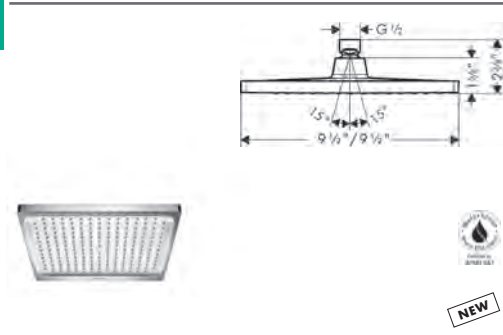

Crometta E Showerhead 240 1-Jet, 2.5 GPM

- 206 no-clog spray channels
- Spray modes: Rain
- Flow: 2.5 GPM (9.5 L/Min)
- Fully-finished matching spray face

EcoRight Versions

- Crometta E Showerhead 240 1-Jet, 2.0 GPM
- Crometta E Showerhead 240 1-Jet, 1.75 GPM (Avail. Spring 2021)

chrome	26942001	199
brushed nickel	26942821	253
chrome	26724001	199
brushed nickel	26724821	253
chrome	26943001	199
brushed nickel	26943821	253

2.5 GPM Version Available Spring 2021