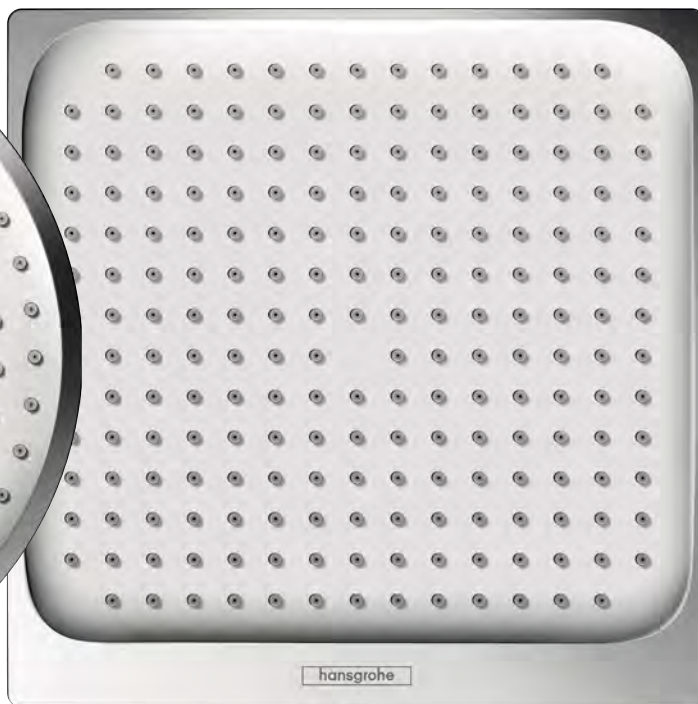

Fresh design and improved performance. Crometta® Showerheads

The shower range that combines water and energy savings with high-quality design.

For a more enjoyable shower experience in the entry-level segment, the new Crometta® S 240 and E 240 showerheads feature a 10-inch spray face

with a sleek and elegant design and impressive spray performance. It pampers users and envelops them in a warm summer rain. With a 6-inch spray face, the smaller

Crometta® 160 makes hansgrohe showerheads affordable for everyone. Both are available in 2.0 GPM, in chrome and brushed nickel.

Crometta® S Showerhead 240 1-Jet 2.5 GPM, 2.0 GPM, or 1.75 GPM

2.5 GPM and 1.75 GPM versions available Spring 2021

Crometta® E Showerhead 240 1-Jet 2.5 GPM, 2.0 GPM, or 1.75 GPM

2.5 GPM and 1.75 GPM versions available Spring 2021

Rain: Shower rain from smaller jets – perfect for rinsing shampoo out of the hair.

Rain: Strong shower rain from smaller jets – perfect for rinsing shampoo out of the hair.