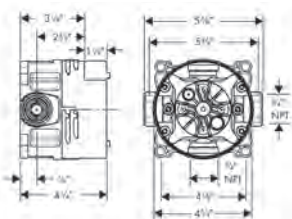

Rough, iBox Universal Plus with Service Stops, 3/4"

- 3/4" NPT
- 180° rotationally-symmetric installation
- sound-decoupled installation
- Includes: 3/4" plug, Adjustable installation flange

01850181	169

Optional Parts

· Installation Set, iBox Universal Plus Rough	96615000	47