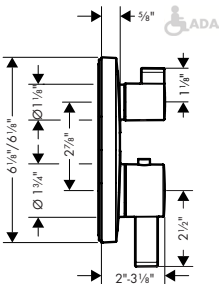

Ecostat E Thermostatic Trim with Volume Control and Diverter
· Volume control and diverter for 2 outlets
· Flow: 6.0 GPM (22.7 L/Min)
· Thermostatic cartridge, Shut-off/ diverter valve
· Anti-scald 100° safety stop
· Optimized for water-efficient shower products

chrome 15708001 546
brushed nickel 15708821 693

Required Parts

· Rough, iBox Universal Plus with Service Stops, 3/4" 01850181 169