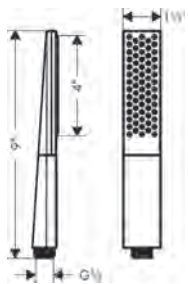

Rainfinity Baton Handshower 100 1-Jet, 1.75 GPM

- Spray modes: PowderRain
- Flow: 1.75 GPM (6.6 L/Min)
- Spray face surface: graphite

chrome	26867001	160
matte white	26867701	203
brushed nickel	26867821	203

Alternate EcoRight Version

- Rainfinity Baton Handshower 100 1-Jet, 1.5 GPM (Avail. Spring 2021)

chrome	26863001	160
matte white	26863701	203
brushed nickel	26863821	203

*Matte white finish shown