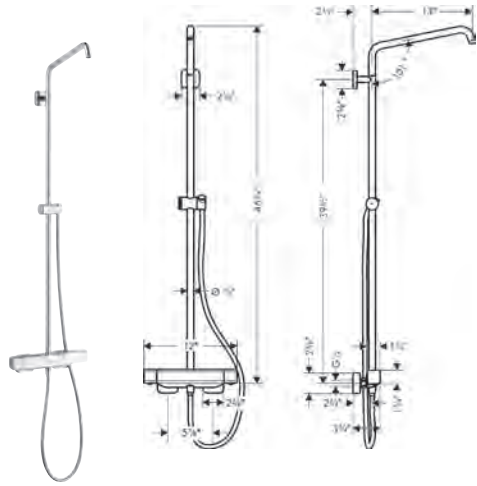

Showerpipes

Croma® E Showerpipes

Finish Part No. List $

Croma E Showerpipe without Shower Components

- Outlets may not be operated simultaneously
- Shower arm swivels left and right
- Anti-scald 100° safety stop
- Integrated volume control/ diverter for 2 functions
- Exposed installation
- Height-adjustable handshower holder with locking push-button slider
- Thermostatic cartridge
- Does not include: Showerhead, handshower
- Order and purchase your choice of hansgrohe showerhead and handshower

chrome 26067001 799
brushed nickel 26067821 1015

Includes

- Handshower Hose Techniflex, 63" (# 28276XXX)

Required Parts

- Showerpipe Basic Set 16181181 71

Showerpipes