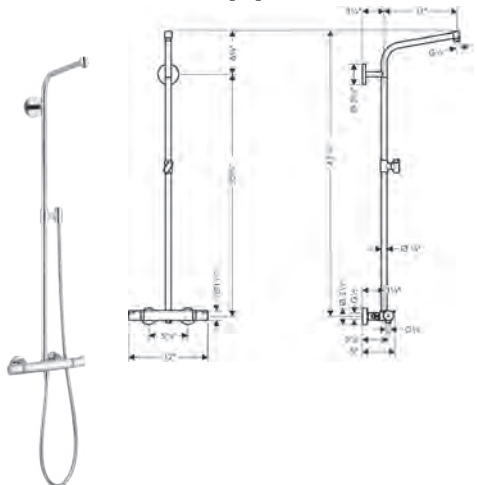

Crometta® Showerpipes

Crometta Showerpipe without Shower Components

- Outlets may not be operated simultaneously
- Integrated volume control/ diverter for 2 functions
- Exposed installation
- Height-adjustable hand shower holder
- Thermostatic cartridge
- Built-in service stops
- Does not include: Showerhead, handshower
- Order and purchase your choice of hansgrohe showerhead and handshower

chrome 04868000 599

Includes

- Handshower Hose Techniflex, 63" (# 28276XXX)

Required Parts

- Showerpipe Basic Set 16181181 71