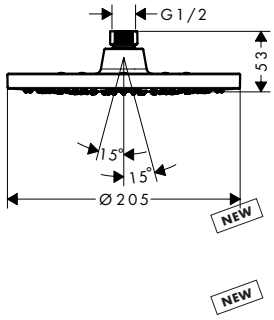

Showers and Shower Components

Showers and Shower Components

Vernis®

NEW

NEW

NEW

Vernis Blend Showerhead 200, 2.5 GPM

- 102 no-clog spray channels
- Spray modes: Full
- Flow: 2.5 GPM (9.5 L/Min)
- Fully-finished matching spray face

EcoRight Versions

- Vernis Blend Showerhead 200, 1.5 GPM
- Vernis Blend Showerhead 200, 1.75 GPM

Finish	Part No.	List $
chrome	26271001	120
matte black	26271671	152
chrome	26093001	120
matte black	26093671	152
chrome	26277001	120
matte black	26277671	152

Available Spring 2021

NEW