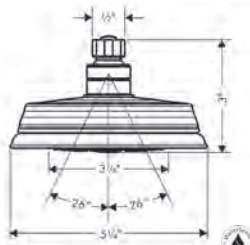

Showerhead

Finish

Part No.

List $

NEW

Croma 100 Classic Showerhead 3-Jet, 2.5 GPM
· 75 no-clog spray channels
· Spray modes: Full, Pulsating Massage, Intense Turbo
· Flow: 2.5 GPM (9.5 L/Min)

Finish	Part No.	List $
chrome	04070000	100
brushed nickel	04070820	127
polished nickel	04070830	122
rubbed bronze	04070920	127

EcoRight Versions

· Croma 100 Classic Showerhead 3-Jet, 1.8 GPM

· Croma 100 Classic Showerhead 3-Jet, 1.5 GPM (Avail. Spring 2021)

· Croma 100 Classic Showerhead 3-Jet, 2.0 GPM

Finish	Part No.	List $
chrome	04751000	100
brushed nickel	04751820	127
polished nickel	04751830	122
rubbed bronze	04751920	127
chrome	04930000	100
brushed nickel	04930820	127
polished nickel	04930830	122
rubbed bronze	04930920	127
chrome	04333000	100
brushed nickel	04333820	127
polished nickel	04333830	122
rubbed bronze	04333920	127