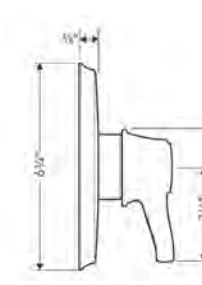

Ecostat Classic Pressure Balance Trim, Round
· Flow: 5.44 GPM (20.6 L/Min)
· Integrated bypass for use with diverter tub spouts
· Temperature and on/off control for 1 outlet

chrome	15404001	238
brushed nickel	15404821	302
polished nickel	15404831	290
rubbed bronze	15404921	302

Required Parts
· Rough, iBox Universal Plus with Service Stops, 3/4"

01850181	169