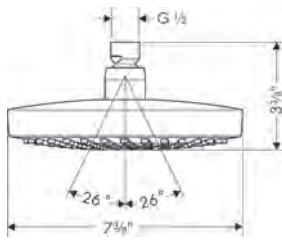

Showerheads

NEW

Croma Select S Showerhead 180 2-Jet, 2.5 GPM
· 147 no-clog spray channels
· Spray modes: Rain, IntenseRain
· Flow: 2.5 GPM (9.5 L/Min)
· Select button for comfortable alternation of spray modes
· Fully-finished matching spray face

Finish	Part No.	List $
chrome	04825000	299
white/chrome	04825400	299
brushed nickel	04825820	380

2.5 GPM Version Available Spring 2021

EcoRight Versions

· Croma Select S Showerhead 180 2-Jet, 1.5 GPM (Avail. Spring 2021)	chrome	26549001	299
	brushed nickel	26549821	380
· Croma Select S Showerhead 180 2-Jet, 1.8 GPM	chrome	04388000	299
	white/chrome	04388400	299
	brushed nickel	04388820	380
· Croma Select S Showerhead 180 2-Jet, 2.0 GPM	chrome	26523001	299
	white/chrome	26523401	299
	brushed nickel	26523821	380