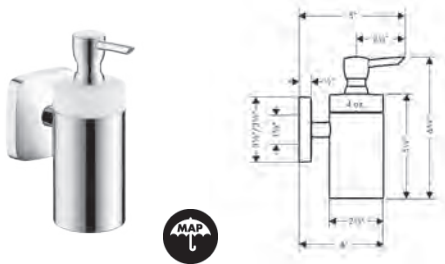

PuraVida Soap Dispenser

chrome

41503000

213

- Brass, Ceramic
- 4 oz capacity