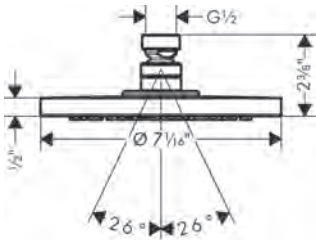

Raindance S Showerhead 180 1-Jet PowderRain, 2.5 GPM
· Spray modes: PowderRain
· Flow: 2.5 GPM (9.5 L/Min)
· Fully-finished matching spray face

chrome	26928001	515
brushed nickel	26928821	654
matte black*	26928671	654
matte white*	26928701	654
brushed black chrome*	26928341	654
brushed bronze*	26928141	654

EcoRight Versions

· Raindance S Showerhead 180 1-Jet PowderRain, 1.75 GPM

chrome	27629001	515
brushed nickel	27629821	654
matte black*	27629671	654
matte white*	27629701	654
brushed black chrome*	27629341	654
brushed bronze*	27629141	654

· Raindance S Showerhead 180 1-Jet PowderRain, 2.0 GPM

chrome	27656001	515
brushed nickel	27656821	654
matte black*	27656671	654
matte white*	27656701	654
brushed black chrome*	27656341	654
brushed bronze*	27656141	654

2.5 GPM Version Available Spring 2021