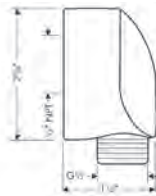

Wall Outlet

FixFit Wall Outlet with Check Valves

- 1/2" NPT

Finish	Part No.	List $
chrome	27458003	69
brushed nickel	27458823	88
polished nickel	27458833	84
rubbed bronze	27458923	88