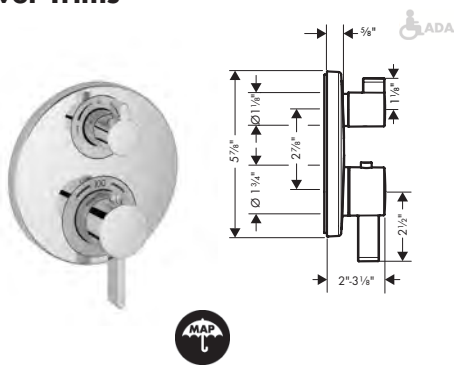

Shower Trims

Finish Part No. List $

Ecostat S Thermostatic Trim with Volume Control
· Volume control for 1 outlet
· Flow: 6.0 GPM (22.7 L/Min)
· Thermostatic cartridge, Ceramic cartridge
· Anti-scald 100° safety stop
· Optimized for water-efficient shower products

chrome 15757001 515
brushed nickel 15757821 654

Required Parts

· Rough, iBox Universal Plus with Service Stops, 3/4" 01850181 169