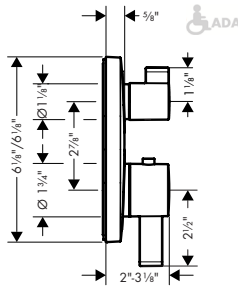

Ecostat E Thermostatic Trim with Volume Control and Diverter

- Volume control and diverter for 2 outlets
- Flow: 6.0 GPM (22.7 L/Min)
- Thermostatic cartridge, Shut-off/ diverter valve
- Anti-scald 100° safety stop
- Optimized for water-efficient shower products

chrome 15708001 546
brushed nickel 15708821 693

Required Parts

· Rough, iBox Universal Plus with Service Stops, 3/4" 01850181 169