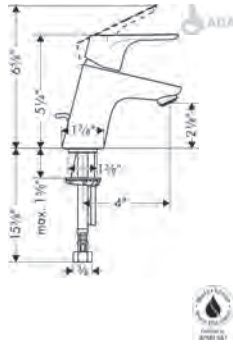

Faucets

Finish

Part No.

List $

Focus Single-Hole Faucet 70 with Pop-Up Drain, 1.2 GPM

- Aerated spray
- Flow: 1.2 GPM (4.5 L/Min)
- Ceramic cartridge
- Includes pop-up drain

Includes

- E&S Accessories Base Plate for Contemporary Single-Hole Faucets, 6" (# 06490XXX)

- chrome 04370000 221
- brushed nickel 04370820 281