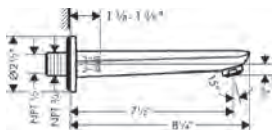

Bath

Focus N Tub Spout

- Solid brass
- Includes: 1/2" female and 3/4" male adaptor

Finish

Part No.

List $

chrome	71320001	102
brushed nickel	71320821	130