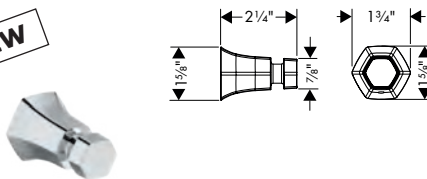

Locarno Hook
· Brass
· Wall-mounted
· Metal holder

chrome	04838000	65
brushed nickel	04838820	83
matte black	04838670	83
polished nickel	04838830	79
brushed gold optic	04838250	83

Available Winter/Spring 2021

Locarno