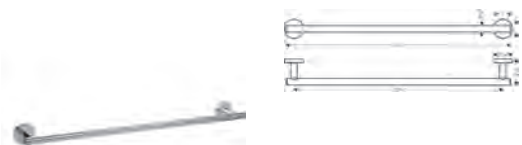

- Brass
- Wall-mounted
- Metal holder

**Logis Universal Towel Bar, 24"**

chrome

41716000

63

- Brass
- Wall-mounted
- Metal holder

**Logis Universal Towel Ring**

chrome