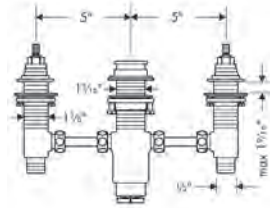

Rough, 3-Hole Roman Tub Set

- 1/2" NPT
- 90° ceramic valves

06607000

273