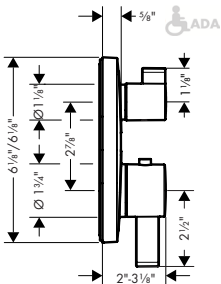

Ecostat E Thermostatic Trim with Volume Control and Diverter
· Volume control and diverter for 2 outlets
· Flow: 6.0 GPM (22.7 L/Min)
· Thermostatic cartridge, Shut-off/ diverter valve
· Anti-scald 100° safety stop
· Optimized for water-efficient shower products

chrome 15708001 546
brushed nickel 15708821 693

Required Parts
· Rough, iBox Universal Plus with Service Stops, 3/4" 01850181 169

NEW