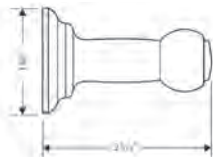

C Accessories Hook

- Brass
- Wall-mounted
- Metal holder

chrome	06099000	48
brushed nickel	06099820	61
polished nickel	06099830	59
rubbed bronze	06099920	61