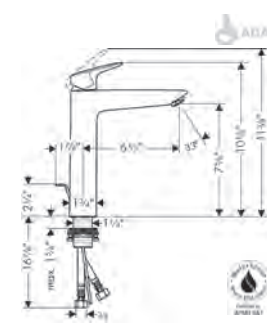

Logis Single-Hole Faucet 190 with Pop-Up Drain, 1.2 GPM

- Aerated spray
- Flow: 1.2 GPM (4.5 L/Min)
- Ceramic cartridge
- Includes pop-up drain

chrome
brushed nickel

71090001
71090821

234
297