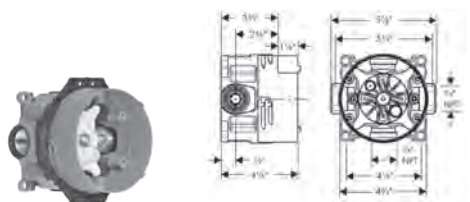

Rough, iBox Universal Plus with Service Stops, 3/4"

- 3/4" NPT
- 180° rotationally-symmetric installation
- sound-decoupled installation
- Includes: 3/4" plug, Adjustable installation flange

01850181	169

Optional Parts

· Installation Set, iBox Universal Plus Rough	96615000	47

Shower Trims