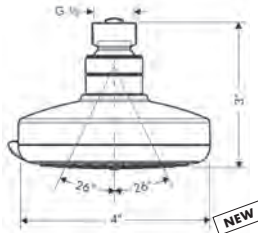

Cromia 100 Showerhead E 3-Jet, 2.5 GPM

- 75 no-clog spray channels
- Spray modes: Full, Pulsating Massage, Intense Turbo
- Flow: 2.5 GPM (9.5 L/Min)

chrome	04071000	99
brushed nickel	04071820	126

EcoRight Version

- Cromia 100 Showerhead E 3-Jet, 1.5 GPM (Avail. Spring 2021)
- Cromia 100 Showerhead E 3-Jet, 1.8 GPM

chrome	04929000	99
brushed nickel	04929820	126
chrome	04733000	99
brushed nickel	04733820	126