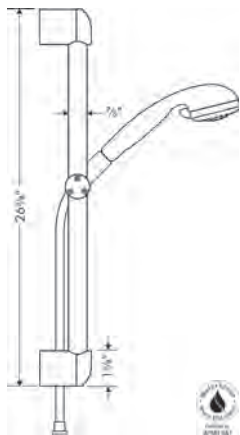

Finish Part No. List $

NEW

Croma E Wallbar Set 100 3-Jet 24", 1.8 GPM

- Consists of: Handshower, Wallbar, Handshower hose, Slider
- Spray modes: Full, Pulsating Massage, Intense Turbo Angle-adjustable holder pivots left and right, slides easily and locks in place
- Flow: 1.8 GPM (6.8 L/Min)

chrome	04946000	200
brushed nickel	04946820	254

Includes

- Croma 100 Handshower E 3-Jet, 1.8 GPM (#04752XXX)
- Unica Wallbar S, 24" (# 28632XXX)
- Handshower Hose Techniflex, 63" (# 28276XXX)

Available Spring 2021

Croma Wallbar Set E 75 1-Jet 24", 1.5 GPM

- Consists of: Handshower, Wallbar, Handshower hose, Slider, Soap dish
- Spray modes: Full
- Angle-adjustable holder pivots left and right, slides easily and locks in place
- Flow: 1.5 GPM (5.7 L/Min)

chrome	27744001	237

Includes

- Croma Handshower E 75 1-Jet, 1.5 GPM (# 06497000)
- Unica Wallbar E, 24" (# 06890000)
- Handshower Hose Techniflex, 63" (# 28276003)