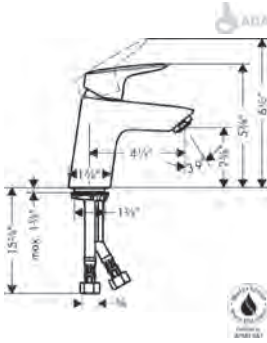

Logis Single-Hole Faucet 70, 1.0 GPM

- Aerated spray
- Flow: 1.0 GPM (3.8 L/Min)
- Ceramic cartridge
- Does not include: Pop-up assembly

chrome

71078001

175