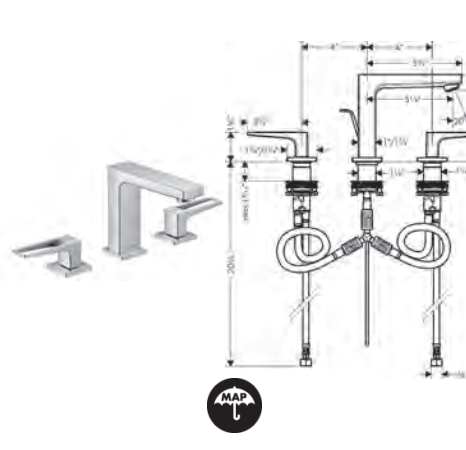

Metropol Widespread Faucet 110 with Loop Handles and Pop-Up Drain, 1.2 GPM
· Aerated spray
· Flow: 1.2 GPM (4.5 L/Min)
· 90° ceramic valves
· Includes pop-up drain

chrome	74516001	707
brushed nickel	74516821	898

Alternate Version
· Metropol Widespread Faucet 110 with Loop Handles and Pop-Up Drain, 0.5 GPM

chrome	74527001	707
brushed nickel	74527821	898

Metropol