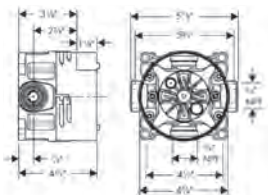

Rough, iBox Universal Plus with Service Stops, 3/4"

- 3/4" NPT
- 180° rotationally-symmetric installation
- sound-decoupled installation
- Includes: 3/4" plug, Adjustable installation flange

Optional Parts

- Installation Set, iBox Universal Plus Rough

	01850181	169

	96615000	47

Locarno