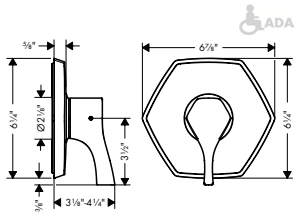

Locarno Pressure Balance Trim

- Flow: 5.44 GPM (20.6 L/Min)
- Integrated bypass for use with diverter tub spouts
- Temperature and on/off control for 1 outlet

Required Parts

- Rough, iBox Universal Plus with Service Stops, 3/4"

chrome	04822000	236
brushed nickel	04822820	300
matte black	04822670	300
polished nickel	04822830	288
brushed gold optic	04822250	300

Available Winter/Spring 2021