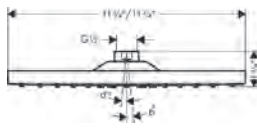

Showerhead

Raindance E Showerhead 300 1-Jet, 2.5 GPM

- 224 no-clog spray channels
- Spray modes: Rain
- Flow: 2.5 GPM (9.5 L/Min)
- Fully-finished matching spray face
- Spray face removable for cleaning

Finish	Part No.	List $
chrome	26926001	638
brushed nickel	26926821	810
matte black*	26926671	810
matte white*	26926701	810
brushed black chrome*	26926341	810
brushed bronze*	26926141	810