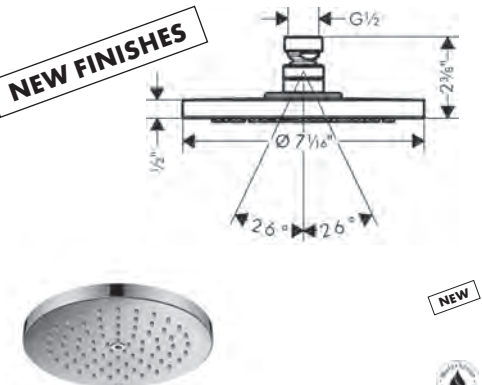

Raindance S Showerhead 180 1-Jet PowderRain, 2.5 GPM

- Spray modes: PowderRain
- Flow: 2.5 GPM (9.5 L/Min)
- Fully-finished matching spray face

chrome	26928001	515
brushed nickel	26928821	654
matte black*	26928671	654
matte white*	26928701	654
brushed black chrome*	26928341	654
brushed bronze*	26928141	654

EcoRight Versions

- Raindance S Showerhead 180 1-Jet PowderRain, 1.5 GPM (Avail Spring 2021)
- Raindance S Showerhead 180 1-Jet PowderRain, 1.75 GPM
- Raindance S Showerhead 180 1-Jet PowderRain, 2.0 GPM

chrome	26929001	515
brushed nickel	26929821	654
chrome	27629001	515
brushed nickel	27629821	654
matte black*	27629671	654
matte white*	27629701	654
brushed black chrome*	27629341	654
brushed bronze*	27629141	654
chrome	27656001	515
brushed nickel	27656821	654
matte black*	27656671	654
matte white*	27656701	654
brushed black chrome*	27656341	654
brushed bronze*	27656141	654

2.5 GPM Version Available Spring 2021