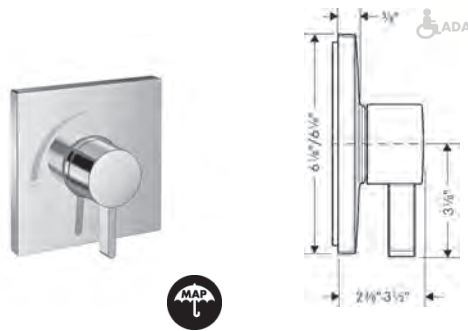

Ecostat Square Pressure Balance Trim
· Flow: 5.44 GPM (20.6 L/Min)
· Integrated bypass for use with diverter tub spouts
· Temperature and on/off control for 1 outlet

chrome	15724001	216
brushed nickel	15724821	274
matte black*	15724671	274
matte white*	15724701	274
brushed black chrome*	15724341	274
brushed bronze*	15724141	274

Required Parts

· Rough, iBox Universal Plus with Service Stops, 3/4"	01850181	169

New finishes available Spring 2021