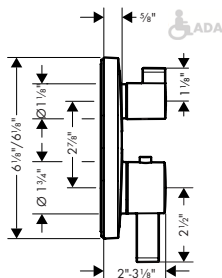

Shower Trims

Finish Part No. List $

Ecostat E Thermostatic Trim with Volume Control
· Volume control for 1 outlet
· Flow: 6.0 GPM (22.7 L/Min)
· Thermostatic cartridge, Ceramic cartridge
· Anti-scald 100° safety stop
· Optimized for water-efficient shower products

chrome 15707001 515
brushed nickel 15707821 654

Required Parts

· Rough, iBox Universal Plus with Service Stops, 3/4" 01850181 169