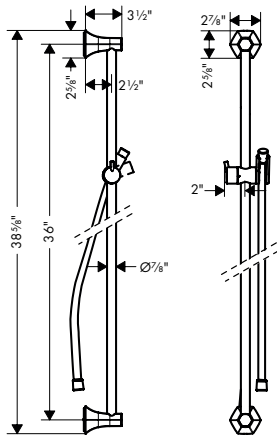

Locarno Wallbar, 36"

chrome

04832000

245

- Consists of: Wallbar, Handshower hose, Slider
- Brass wallbar
- Angle-adjustable holder pivots left and right, slides easily and locks in place

brushed nickel

04832820

311

matte black*

04832670

311

polished nickel*

04832830

299

brushed gold optic*

04832250

311

Includes

- Handshower Hose Techniflex, 63" (# 28276XXX)