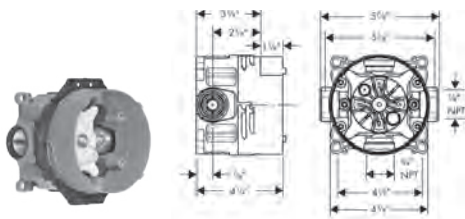

Rough, iBox Universal Plus with Service Stops, 3/4"

- 3/4" NPT
- 180° rotationally-symmetric installation
- sound-decoupled installation
- Includes: 3/4" plug, Adjustable installation flange

01850181	169

Optional Parts

- Installation Set, iBox Universal Plus Rough

96615000	47