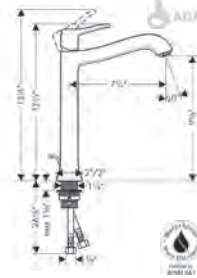

Metris C Single-Hole Faucet 250 with Pop-Up Drain, 1.2 GPM

- Aerated spray
- Flow: 1.2 GPM (4.5 L/Min)
- Ceramic cartridge
- Includes pop-up drain

- chrome 31078001 540
- brushed nickel 31078821 686
- polished nickel 31078831 659
- rubbed bronze 31078921 686