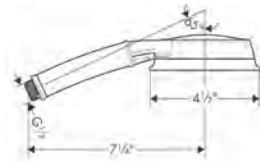

Handshower

NEW

Croma 100 Classic Handshower 3-Jet, 2.5 GPM
· 75 no-clog spray channels
· Spray modes: Full, Pulsating Massage, Intense Turbo
· Flow: 2.5 GPM (9.5 L/Min)

Finish	Part No.	List $
chrome	04072000	109
brushed nickel	04072820	138
polished nickel	04072830	133
rubbed bronze	04072920	138

EcoRight Version

· Croma 100 Classic Handshower 3-Jet, 1.5 GPM (Avail. Spring 2021)

· Croma 100 Classic Handshower 3-Jet, 1.75 GPM

· Croma 100 Classic Handshower 3-Jet, 2.0 GPM

Finish	Part No.	List $
chrome	04932000	109
brushed nickel	04932820	138
polished nickel	04932830	133
rubbed bronze	04932920	138
chrome	04753000	109
brushed nickel	04753820	138
polished nickel	04753830	133
rubbed bronze	04753920	138
chrome	04334000	109
brushed nickel	04334820	138
polished nickel	04334830	133
rubbed bronze	04334920	138