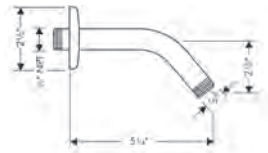

Handshower

Showerarm Standard 6"

- Brass
- 1/2" NPT
- Escutcheon

chrome
brushed nickel

27411003
27411823

39
50

Croma 100 Handshower E 3-Jet, 2.5 GPM

- 75 no-clog spray channels
- Spray modes: Full, Pulsating Massage, Intense Turbo
- Flow: 2.5 GPM (9.5 L/Min)

chrome
brushed nickel

04073000
04073820

99
126

EcoRight Version

- Croma 100 Handshower E 3-Jet, 1.5 GPM
- Croma 100 Handshower E 3-Jet, 1.8 GPM

chrome
brushed nickel
chrome
brushed nickel

04931000
04931820
04752000
04752820

99
126
99
126