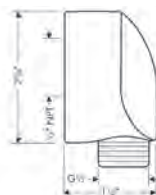

Wall Outlet

FixFit Wall Outlet with Check Valves

- 1/2" NPT

chrome	27458003	69
brushed nickel	27458823	88
matte black*	27458673	88
polished nickel	27458833	84