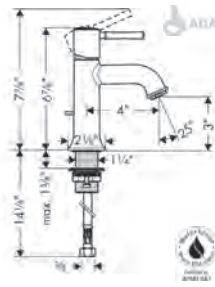

Faucets

Finish Part No. List $

Talis C Single-Hole Faucet 80 with Pop-Up Drain, 1.2 GPM

- Aerated spray
- Flow: 1.2 GPM (4.5 L/Min)
- Ceramic cartridge
- Includes pop-up drain

chrome	14111001	352
brushed nickel	14111821	447
polished nickel	14111831	429
rubbed bronze	14111921	447