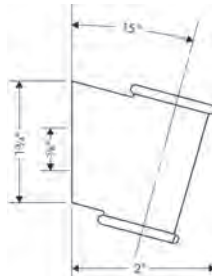

Handshower Holder Classic

- Wall-mounted

chrome	28324000	44
brushed nickel	28324820	56
matte black*	28324670	56
polished nickel	28324830	54
rubbed bronze	28324920	56

NEW FINISH