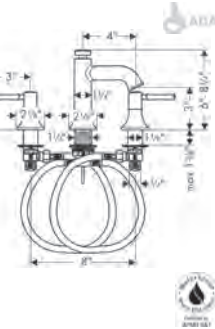

Talis C Widespread Faucet 100 with Pop-Up Drain, 1.2 GPM

- Aerated spray
- Flow: 1.2 GPM (4.5 L/Min)
- 90° ceramic valves
- Includes pop-up drain

chrome	14113001	591
brushed nickel	14113821	751
polished nickel	14113831	721
rubbed bronze	14113921	751