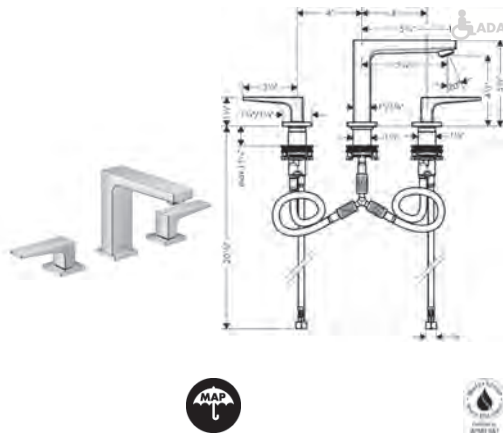

chrome	74516001	707
brushed nickel	74516821	898

**Alternate Version**  
 · Metropol Widespread Faucet 110 with Loop Handles and Pop-Up Drain, 0.5 GPM

chrome	74527001	707
brushed nickel	74527821	898

Metropol