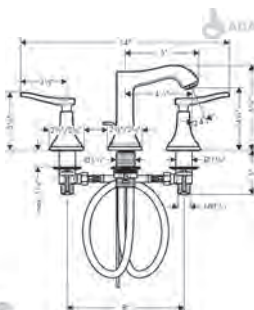

Metropol Classic Widespread Faucet 110 with Lever Handles and Pop-Up Drain, 1.2 GPM

- Aerated spray
- Flow: 1.2 GPM (4.5 L/Min)
- 90° ceramic valves
- Includes pop-up drain

chrome	31330001	673
brushed nickel	31330821	855
matte black*	31330671	855
polished nickel*	31330831	821
brushed bronze*	31330141	855

Alternate Version

- Metropol Classic Widespread Faucet 110 with Lever Handles and Pop-Up Drain, 0.5 GPM

chrome	31333001	673
brushed nickel	31333821	855