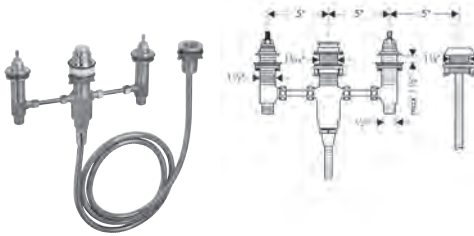

Required Parts

- Rough, 4-Hole Roman Tub Set

Finish	Part No.	List $
chrome	04817000	610
brushed nickel	04817820	775
matte black	04817670	775
polished nickel	04817830	744
brushed gold optic	04817250	775

06646000 409

Available Winter/Spring 2021

Locarno

Rough, 4-Hole Roman Tub Set

- 1/2" NPT
- 90° ceramic valves

06646000 409

Available Winter/Spring 2021

NEW

Locarno Tub Spout

- Metal
- Wall-mounted
- Includes: 1/2" female and 3/4" male adaptor

chrome	04814000	180
brushed nickel	04814820	229
matte black	04814670	229
polished nickel	04814830	220
brushed gold optic	04814250	229

Available Winter/Spring 2021

NEW