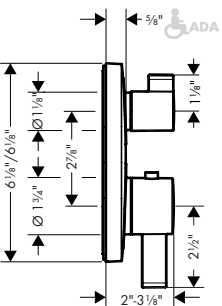

Ecostat E Pressure Balance Trim with Diverter
· Outlets may be operated simultaneously
· Flow: 4.5 GPM (17 L/Min)
· Temperature and on/off control for 2 outlets

chrome 15864001 356
brushed nickel 15864821 452

Required Parts

· Rough, iBox Universal Plus with Service Stops, 3/4" 01850181 169