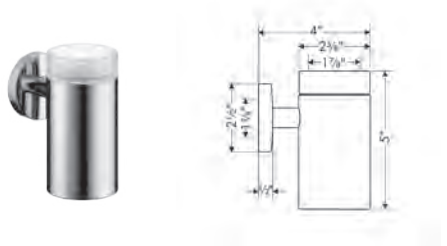

Logis Tumbler

- Brass, Crystal glass
- Wall-mounted
- Metal holder

chrome
brushed nickel

40518000
40518820

120
152