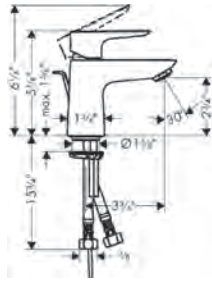

Faucets

Finish Part No. List $

Talis E Single-Hole Faucet 80 with Pop-Up Drain, 1.2 GPM

- Aerated spray
- Flow: 1.2 GPM (4.5 L/Min)
- Ceramic cartridge
- Includes pop-up drain

chrome 71700001 187
brushed nickel 71700821 237