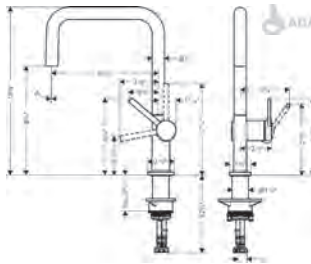

Talis N Kitchen Faucet, U-Style 1-Spray, 1.75 GPM

- Swivel range adjustable in 4 steps 60°, 110°, 150°, 360°
- Aerated spray
- Single-hole installation
- Flow: 1.75 GPM (6.6 L/Min)
- Ceramic cartridge
- 3/8" connections
- Integrated double backflow prevention

chrome	72806001	400
steel optic	72806801	508
matte black	72806671	508
polished nickel	72806831	488

Available Now