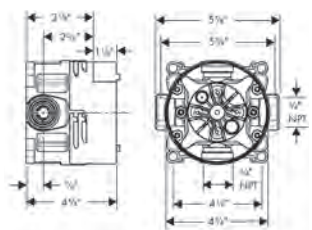

Rough, iBox Universal Plus with Service Stops, 3/4"
· 3/4" NPT
· 180° rotationally-symmetric installation
· sound-decoupled installation
· Includes: 3/4" plug, Adjustable installation flange

01850181 169

Optional Parts

· Installation Set, iBox Universal Plus Rough 96615000 47