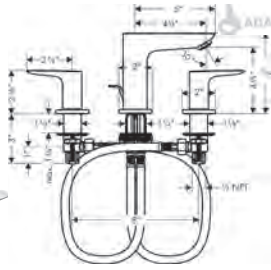

Finish Part No. List $

NEW FINISHES

Talis E Widespread Faucet 150 with Pop-Up Drain, 1.2 GPM

- Aerated spray
- Flow: 1.2 GPM (4.5 L/Min)
- 90° ceramic valves
- Includes pop-up drain

chrome	71733001	367
brushed nickel	71733821	466
matte black*	71733671	466
matte white*	71733701	466
brushed black chrome*	71733341	466
brushed bronze*	71733141	466