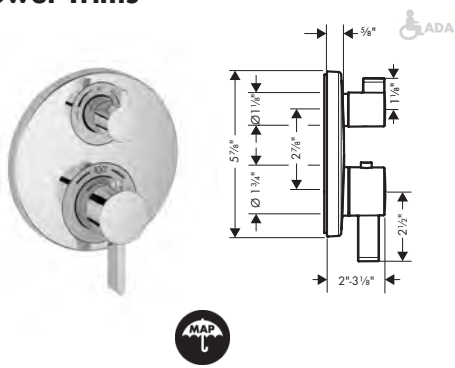

- Installation Set, iBox Universal Plus Rough

01850181	169
----------	-----

96615000	47
----------	----

Shower Trims

Finish Part No. List \$

**Ecostat S Thermostatic Trim with Volume Control**  
 · Volume control for 1 outlet  
 · Flow: 6.0 GPM (22.7 L/Min)  
 · Thermostatic cartridge, Ceramic cartridge  
 · Anti-scald 100° safety stop  
 · Optimized for water-efficient shower products