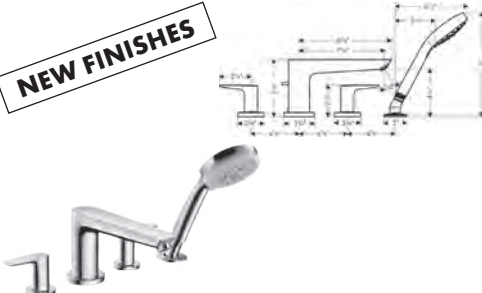

Talis E 4-Hole Roman Tub Set Trim with 1.8 GPM Handshower

- Flow: 5.60 GPM (21.2 L/Min)
- 90° ceramic valves
- Integrated double backflow prevention

chrome	71744001	501
brushed nickel	71744821	636
matte black*	71744671	636
matte white*	71744701	636
brushed black chrome*	71744341	636
brushed bronze*	71744141	636

Includes

- Croma 100 Handshower E 3-Jet, 1.8 GPM (# 04752XXX)

Required Parts

· Rough, 4-Hole Roman Tub Set	06646000	409