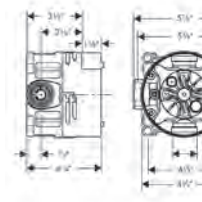

Rough, iBox Universal Plus with Service Stops, 3/4"
· 3/4" NPT
· 180° rotationally-symmetric installation
· sound-decoupled installation
· Includes: 3/4" plug, Adjustable installation flange

01850181	169

Optional Parts
· Installation Set, iBox Universal Plus Rough

96615000	47