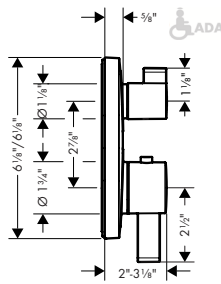

Shower Trims

Finish Part No. List $

Ecostat E Thermostatic Trim with Volume Control
· Volume control for 1 outlet
· Flow: 6.0 GPM (22.7 L/Min)
· Thermostatic cartridge, Ceramic cartridge
· Anti-scald 100° safety stop
· Optimized for water-efficient shower products

chrome 15707001 515
brushed nickel 15707821 654

Required Parts
· Rough, iBox Universal Plus with Service Stops, 3/4" 01850181 169