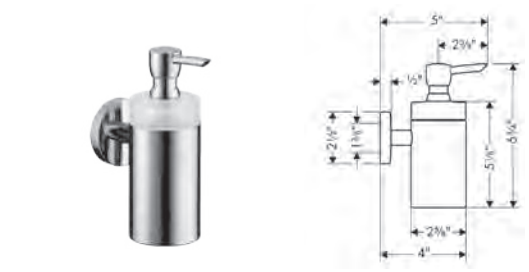

Logis Soap Dispenser

- Brass, Crystal glass
- 4 oz capacity

chrome
brushed nickel

40514000
40514820

144
183