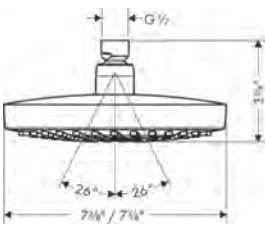

NEW

Croma Select E Showerhead 180 2-Jet, 2.5 GPM
· 147 no-clog spray channels
· Spray modes: Rain, IntenseRain
· Flow: 2.5 GPM (9.5 L/Min)
· Select button for comfortable alternation of spray modes
· Fully-finished matching spray face

chrome	04925000	299
white/chrome	04925400	299
brushed nickel	04925820	380

2.5 GPM Version Available Spring 2021

EcoRight Versions

· Croma Select E Showerhead 180 2-Jet, 1.5 GPM (Avail. Spring 2021)	chrome	26817001	299
	white/chrome	26817401	299
	brushed nickel	26817821	380
· Croma Select E Showerhead 180 2-Jet, 1.8 GPM	chrome	04387000	299
	white/chrome	04387400	299
	brushed nickel	04387820	380
· Croma Select E Showerhead 180 2-Jet, 2.0 GPM	chrome	26528001	299
	white/chrome	26528401	299
	brushed nickel	26528821	380

Talis Select S / Talis S