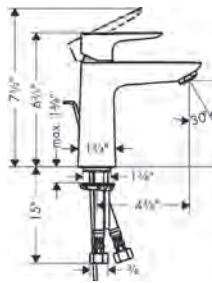

Talis E Single-Hole Faucet 110 with Pop-Up Drain, 1.2 GPM

- Aerated spray
- Flow: 1.2 GPM (4.5 L/Min)
- Ceramic cartridge
- Includes pop-up drain

chrome 71710001 220
brushed nickel 71710821 279
matte black* 71710671 279
matte white* 71710701 279
brushed black chrome* 71710341 279
brushed bronze* 71710141 279

Talis Select E / Talis E