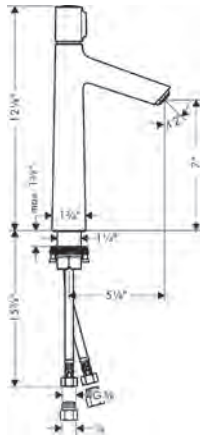

Talis Select S Single-Hole Faucet 190, 1.2 GPM

- Aerated spray
- Flow: 1.2 GPM (4.5 L/Min)
- Select cartridge for easy, intuitive operation: Push handle to turn water on and off, and turn to adjust temperature
- Does not include: Pop-up assembly

chrome 72045001 422
brushed nickel 72045821 536

Talis Select S / Talis S