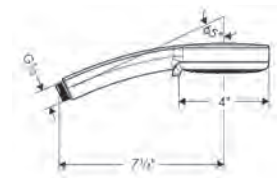

Croma® Handshowers

Croma 100 Handshower E 3-Jet, 1.8 GPM
· 75 no-clog spray channels
· Spray modes: Full, Pulsating Massage, Intense Turbo
· Flow: 1.8 GPM (6.8 L/Min)

chrome	04752000	99
brushed nickel	04752820	126

Alternate EcoRight Version
· Croma Select E Handshower 110 3-Jet, 1.5 GPM (Avail. Spring 2021)

white/chrome	04931000	99
brushed nickel	04931820	126