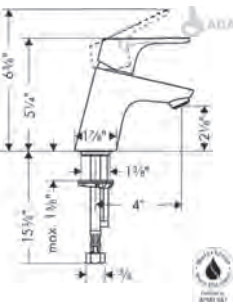

Focus Single-Hole Faucet 70 CoolStart, 1.2 GPM

- Aerated spray
- Flow: 1.2 GPM (4.5 L/Min)
- Ceramic cartridge
- Does not include: Pop-up assembly

chrome

31539001

199