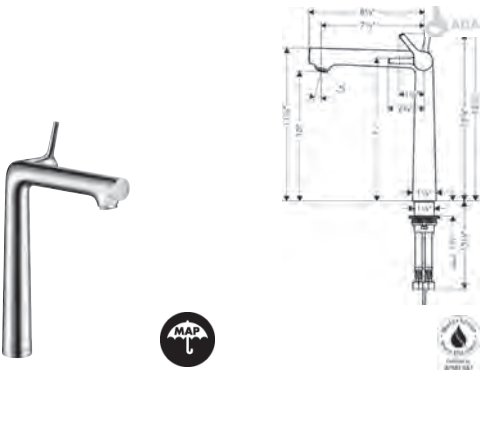

Talis S Single-Hole Faucet 250, 1.2 GPM

- Aerated spray
- Flow: 1.2 GPM (4.5 L/Min)
- Ceramic cartridge
- Does not include: Pop-up assembly

chrome	72116001	568
brushed nickel	72116821	721