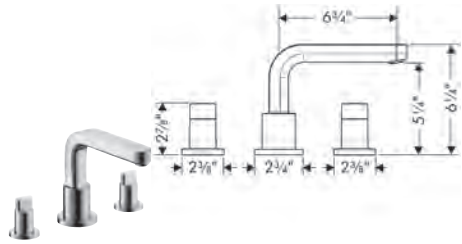

Metris S 3-Hole Roman Tub Set Trim with Full Handles

- Flow: 5.81 GPM (22 L/Min)
- 90° ceramic valves

Required Parts

- Rough, 3-Hole Roman Tub Set

chrome
brushed nickel

31436001
31436821

739
939

06607000

273