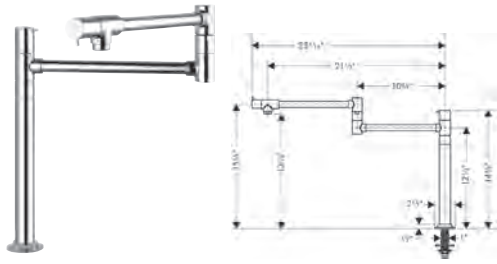

Talis S Pot Filler, Deck-Mounted

- Swivel range 360°
- Aerated spray
- Free-standing installation
- Flow: 2.5 GPM (9.5 L/Min)
- 90° ceramic valves
- 1/2" NPT

Finish	Part No.	List $
chrome	04058000	956
steel optic	04058860	1,214