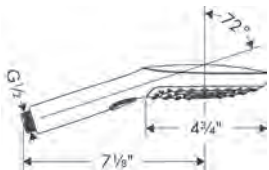

Raindance Select E Handshower 120 3-Jet, 2.5 GPM

- Select button for comfortable alternation of spray modes
- 78 no-clog spray channels
- Spray modes: RainAir, Rain, Whirl
- Flow: 2.5 GPM (9.5 L/Min)
- Fully-finished matching spray face

chrome	26521001	156
white/chrome	26521401	156
brushed nickel	26521821	198

EcoRight Version

- Raindance Select E Handshower 120 3-Jet, 2.0 GPM

chrome	04528000	156
white/chrome	04528400	156
brushed nickel	04528820	198