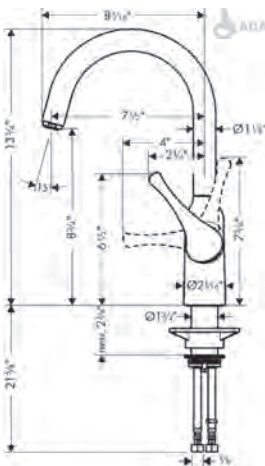

Allegro N Bar Faucet, 1.75 GPM

- Swivel range 360°
- Laminar spray
- Single-hole installation
- Flow: 1.75 GPM (6.6 L/Min)
- Ceramic cartridge
- 3/8" hoses

chrome	71845001	380
steel optic	71845801	483
matte black*	71845671	483
brushed gold optic*	71845251	483
brushed black chrome*	71845341	483

Matte Black Finish Available Spring 2021