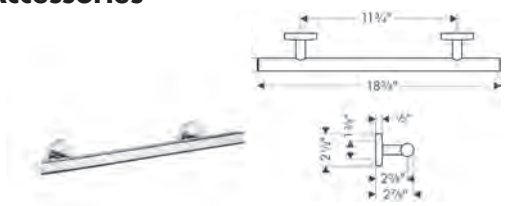

Accessories

Finish

Part No.

List $

Logis Towel Bar, 12"

- Brass
- Wall-mounted
- Metal holder

chrome
brushed nickel

40513000
40513820

120
152