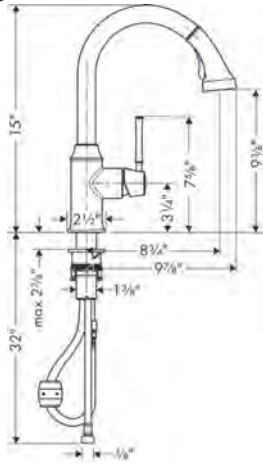

Talis® C

NEW FINISHES

Talis C HighArc Kitchen Faucet, 2-Spray Pull-Down, 1.75 GPM

- Swivel range 150°
- Aerated and needle spray
- Locking spray diverter (reverts to default spray mode upon valve closing)
- MagFit magnetic sprayhead docking
- Single-hole installation
- Flow: 1.75 GPM (6.6 L/Min)
- Ceramic cartridge
- 3/8" connections
- Integrated double backflow prevention

Includes

- Base Plate for Single-Hole Kitchen Faucets, 10" (# 14019XXX)

Finish	Part No.	List $
chrome	04215000	636
steel optic	04215800	808
matte black*	04215670	808
polished nickel	04215830	776
rubbed bronze	04215920	808
brushed gold optic*	04215250	808