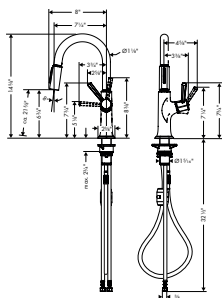

Locarno Prep Kitchen Faucet, 2-Spray Pull-Down, 1.75 GPM

- Swivel range 150°
- Laminar and Shower spray
- Toggle spray diverter
- QuickConnect hose
- Single-hole installation
- Flow: 1.75 GPM (6.6 L/Min)
- Ceramic cartridge
- 3/8" hoses
- Integrated double backflow prevention
- Suitable for continuous flow water heaters

chrome	04853000	535
matte black	04853670	680
steel optic	04853800	680
polished nickel	04853830	653
brushed gold optic	04853250	680

Available Winter/Spring 2021