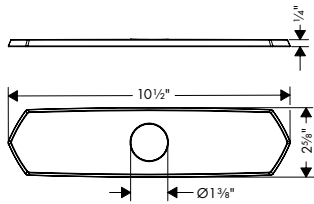

Kitchen Accessories

NEW

Locarno Base Plate for Single-Hole Kitchen Faucets, 10"

- Purpose of use: For concealing basin holes

Finish	Part No.	List $
chrome	04856000	50
matte black	04856670	64
steel optic	04856800	64
polished nickel	04856830	61
brushed gold optic	04856250	64

Available Winter/Spring 2021

NEW