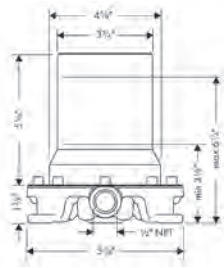

Rough, Freestanding Tub Filler

- 1/2" NPT

10452181	716

Available Winter/Spring 2021

NEW