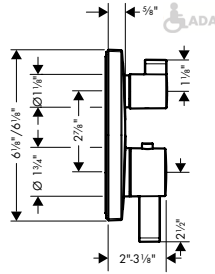

Ecostat Square Thermostatic Trim with Volume Control and Diverter

- Volume control and diverter for 2 outlets
- Flow: 6.0 GPM (22.7 L/Min)
- Thermostatic cartridge, Shut-off/ diverter valve
- Anti-scald 100° safety stop
- Optimized for water-efficient shower products

Required Parts

- Rough, iBox Universal Plus with Service Stops, 3/4"

chrome	15714001	546
brushed nickel	15714821	693
matte black*	15714671	693
matte white*	15714701	693
brushed black chrome*	15714341	693
brushed bronze*	15714141	693

01850181 169