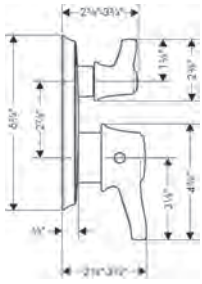

Ecostat Classic Thermostatic Trim with Volume Control and Diverter, Round
· Volume control and diverter for 2 outlets
· Flow: 7.0 GPM (26.5 L/Min)
· Thermostatic cartridge, Shut-off/ diverter valve
· Anti-scald 100° safety stop

chrome	15753001	638
brushed nickel	15753821	810
polished nickel	15753831	778
rubbed bronze	15753921	810

Required Parts
· Rough, iBox Universal Plus with Service Stops, 3/4"

01850181	169