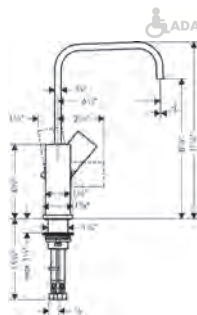

Metropol Single-Hole Faucet 230 with Lever Handle and Swivel Spout, 1.2 GPM

- Swivel range 120°
- Aerated spray
- Flow: 1.2 GPM (4.5 L/Min)
- Ceramic cartridge
- Does not include: Pop-up assembly

chrome	32511001	496
brushed nickel	32511821	630