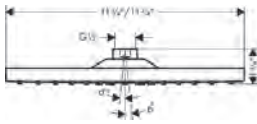

Raindance E Showerhead 300 1-Jet, 1.8 GPM

- 168 no-clog spray channels
- Spray modes: Rain
- Flow: 1.8 GPM (6.8 L/Min)
- Fully-finished matching spray face removable for cleaning

chrome	26240001	638
matte black*	26240671	810
brushed nickel	26240821	810
matte white*	26240701	810
brushed black chrome*	26240341	810
brushed bronze*	26240141	810

Required Parts (Choose one)

- Raindance E Showerarm, 15" (Must be used with Raindance E 300 Showerhead)

chrome	04731000	214
matte black*	04731670	272
brushed nickel	04731820	272
matte white*	04731700	272
brushed black chrome*	04731340	272
brushed bronze*	04731140	272

- Raindance E Extension Pipe for Ceiling Mount

chrome	27393001	125
matte black*	27393671	159
brushed nickel	27393821	159
matte white*	27393701	159
brushed black chrome*	27393341	159
brushed bronze*	27393141	159

Alternate EcoRight Version

- Raindance E Showerhead 300 1-Jet, 2.0 GPM

chrome	26239001	638
matte black*	26239671	810
brushed nickel	26239821	810
matte white*	26239701	810
brushed black chrome*	26239341	810
brushed bronze*	26239141	810