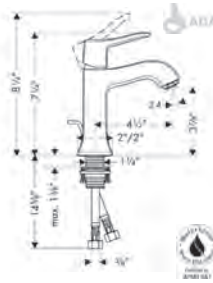

Faucets

Finish

Part No.

List $

Metris C Single-Hole Faucet 100 with Pop-Up Drain, 1.2 GPM

- Aerated spray
- Flow: 1.2 GPM (4.5 L/Min)
- Ceramic cartridge
- Includes pop-up drain

- chrome 31075001 386
- brushed nickel 31075821 490
- polished nickel 31075831 471
- rubbed bronze 31075921 490