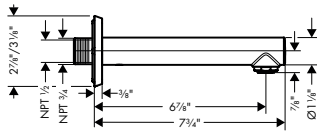

06646000 409

**Available Winter/Spring 2021**

Locarno

**Rough, 4-Hole Roman Tub Set**

- 1/2" NPT
- 90° ceramic valves

06646000 409

**Available Winter/Spring 2021**

NEW