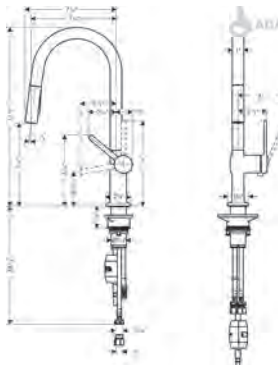

Talis N HighArc Kitchen Faucet, A-Style 2-Spray Pull-Down, 1.75 GPM

- Swivel range adjustable in 4 steps 60°, 110°, 150°, 360°
- Aerated and needle spray
- Toggle spray diverter
- Single-hole installation
- Flow: 1.75 GPM (6.6 L/Min)
- Ceramic cartridge
- 3/8" connections
- Integrated double backflow prevention
- MagFit magnetic sprayhead docking

Alternate Version

- Talis N HighArc Kitchen Faucet, A-Style 2-Spray Pull-Down with sBox, 1.75 GPM

chrome	72846001	500
steel optic	72846801	635
matte black	72846671	635
polished nickel	72846831	610

chrome	72850001	575
steel optic	72850801	730
matte black	72850671	730
polished nickel	72850831	702

Available Now

NEW