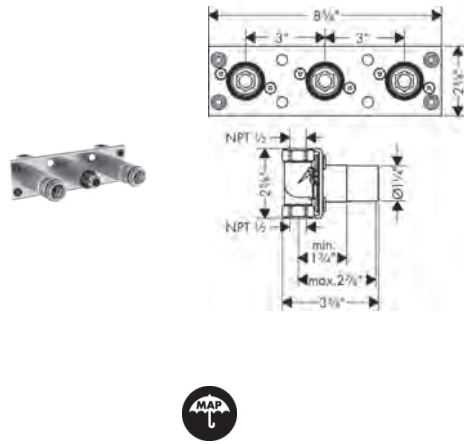

Rough, ShowerTablet Thermostatic Trim 600 for Exposed Installation for 2 Functions

- 1/2" NPT

	13129181	120