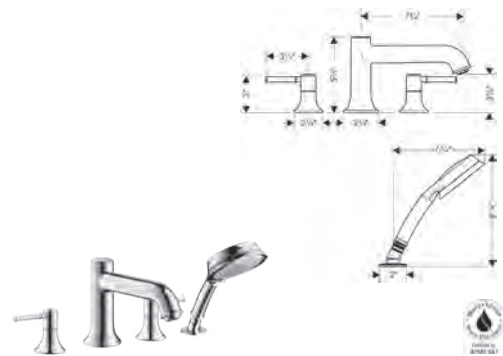

Talis C 4-Hole Roman Tub Set Trim with 1.8 GPM Handshower

- Flow: 5.15 GPM (19.5 L/Min)
- 90° ceramic valves
- Integrated double backflow prevention

chrome	14315001	795
brushed nickel	14315821	1,010
polished nickel	14315831	970
rubbed bronze	14315921	1,010

Includes

- Croma 100 Classic Handshower 3-Jet, 1.8 GPM (# 04753XXX)

Required Parts

· Rough, 4-Hole Roman Tub Set	06646000	409