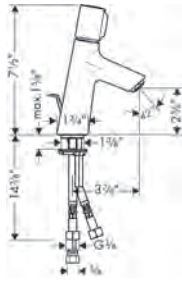

Select Faucets

Finish Part No. List $