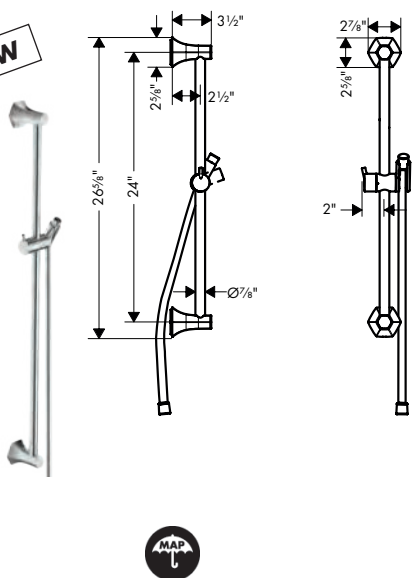

· Casetta Soap Dish Puro  
 · Casetta Soap Dishes

chrome	28679000	59
clear	28675000	95

Available Winter/Spring 2021

Locarno

NEW

**Locarno Wallbar, 24"**

· Consists of: Wallbar, Handshower hose, Slider  
 · Brass wallbar  
 · Angle-adjustable holder pivots left and right, slides easily and locks in place