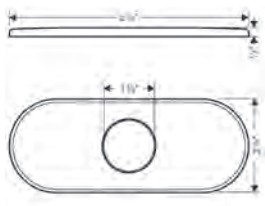

C Accessories Base Plate for Traditional Single-Hole Faucets, 6"

- Purpose of use: for concealing basin holes
- Metal

- chrome 14018001 59
- brushed nickel 14018821 75
- polished nickel 14018831 72
- rubbed bronze 14018921 75

Metris C