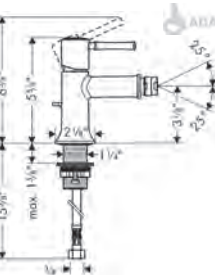

Talis C Single-Hole Bidet Faucet

- Pivoting aerator
- Ceramic cartridge
- Includes pop-up drain

chrome	14120001	364
brushed nickel	14120821	462
polished nickel	14120831	444
rubbed bronze	14120921	462