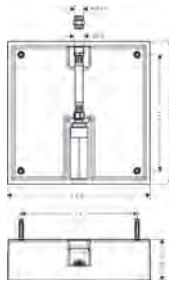

Raindance E Rough, Showerhead 400 Square 1-Jet

- 1/2" NPT

	26254181	117

NEW FINISHES