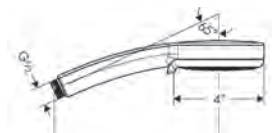

Croma 100 Handshower E Vario-Jet, 2.0 GPM
· 85 no-clog spray channels
· Spray modes: Vario-Jet (spray zones of variable intensity)
· Flow: 2.0 GPM (7.6 L/Min)

chrome	04332000	90
brushed nickel	04332820	114