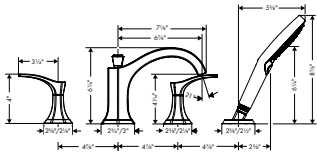

Available Winter/Spring 2021

**Rough, 3-Hole Roman Tub Set**

- 1/2" NPT
- 90° ceramic valves

06607000	273
----------	-----

NEW

**Locarno 4-Hole Roman Tub Set Trim with 1.75 GPM Handshower**

- Consists of: 4-hole Roman tub set trim, hand shower, shower hose, shower holder
- Handshower spray modes: PowderRain, Rain, Whirl
- Flow: 5.55 GPM (21 L/Min)
- 90° ceramic valves
- Diverter with automatic resetting
- Integrated double backflow prevention