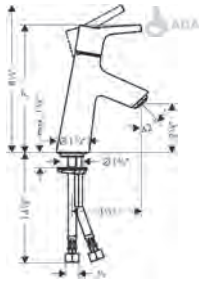

Talis S Single-Hole Faucet 80, 1.0 GPM

- Aerated spray
- Flow: 1.0 GPM (3.8 L/Min)
- Ceramic cartridge
- Does not include: Pop-up assembly

chrome 72018001 227