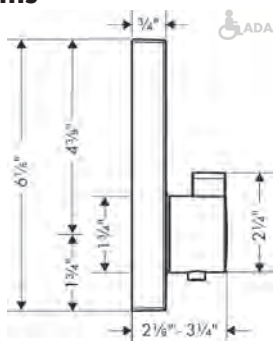

ShowerSelect® Trims

Finish Part No. List $

ShowerSelect Thermostatic Trim for 1 Function, Square

- Select push-button on/off control for 1 outlet
- Flow: 7.0 GPM (26.5 L/Min)
- Thermostatic cartridge, Start/stop cartridge
- Anti-scald 100° safety stop
- Optimized for water-efficient shower products

chrome	15762001	646
brushed nickel	15762821	820
matte black*	15762671	820
matte white*	15762701	820
brushed black chrome*	15762341	820
brushed bronze*	15762141	820

Required Parts

· Rough, iBox Universal Plus with Service Stops, 3/4"	01850181	169

New finishes available Spring 2021