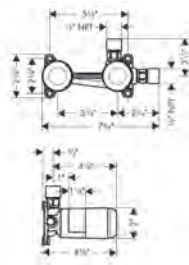

Rough, Wall-Mounted Single-Handle Faucet

- Install valve left or right
- 1/2" NPT

13622181	308