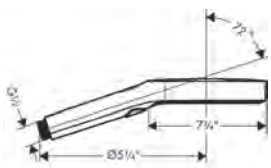

Rainfinity Handshower 130 3-Jet, 1.75 GPM

- Select button for comfortable alternation of spray modes
- Spray modes: PowderRain, Intense PowderRain, Intense Turbo
- Flow: 1.75 GPM (6.6 L/Min)
- Spray face surface: graphite

chrome	26865001	197
matte white	26865701	250
brushed nickel	26865821	250