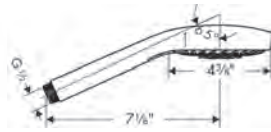

Handshowers

Finish Part No. List $