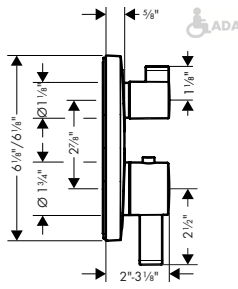

Shower Trims

Finish Part No. List $

Ecostat E Thermostatic Trim with Volume Control

- Volume control for 1 outlet
- Flow: 6.0 GPM (22.7 L/Min)
- Thermostatic cartridge, Ceramic cartridge
- Anti-scald 100° safety stop
- Optimized for water-efficient shower products

chrome 15707001 515
brushed nickel 15707821 654

Required Parts

· Rough, iBox Universal Plus with Service Stops, 3/4" 01850181 169