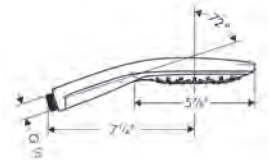

Raindance Select S Handshower 150 3-Jet, 2.5 GPM

- Select button for comfortable alternation of spray modes
- 81 no-clog spray channels
- Spray modes: RainAir, Mix, CaresseAir
- Flow: 2.5 GPM (9.5 L/Min)
- Fully-finished matching spray face

chrome	28588001	189
white/chrome	28588401	189
brushed nickel	28588821	240

EcoRight Version

- Raindance Select S Handshower 150 3-Jet, 2.0 GPM

chrome	04730000	190
white/chrome	04730400	190
brushed nickel	04730820	240