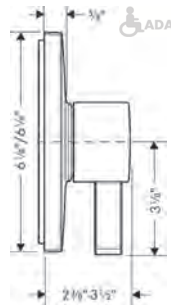

Ecostat Square Pressure Balance Trim

- Flow: 5.44 GPM (20.6 L/Min)
- Integrated bypass for use with diverter tub spouts
- Temperature and on/off control for 1 outlet

Required Parts

- Rough, iBox Universal Plus with Service Stops, 3/4"

chrome	15724001	216
brushed nickel	15724821	274
matte black*	15724671	274
matte white*	15724701	274
brushed black chrome*	15724341	274
brushed bronze*	15724141	274

01850181 169

New finishes available Spring 2021