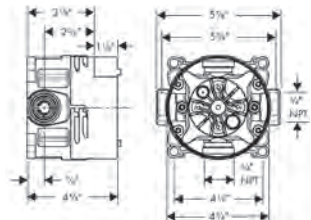

Rough, iBox Universal Plus with Service Stops, 3/4"
· 3/4" NPT
· 180° rotationally-symmetric installation
· sound-decoupled installation
· Includes: 3/4" plug, Adjustable installation flange

01850181 169

Optional Parts
· Installation Set, iBox Universal Plus Rough 96615000 47

Focus