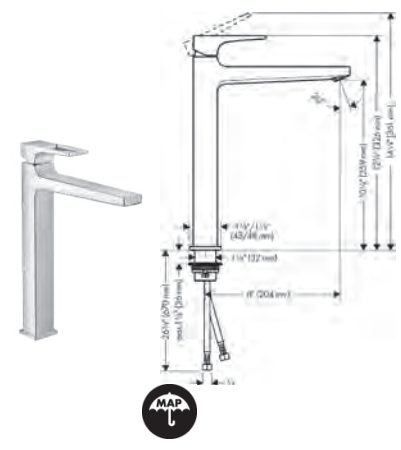

chrome	32513001	570
brushed nickel	32513821	724
matte black*	32513671	724
matte white*	32513701	724
brushed black chrome*	32513341	724
brushed bronze*	32513141	724

**Metropol Single-Hole Faucet 260 with Loop Handle, 1.2 GPM**  
 · Aerated spray  
 · Flow: 1.2 GPM (4.5 L/Min)  
 · Ceramic cartridge  
 · Does not include: Pop-up assembly