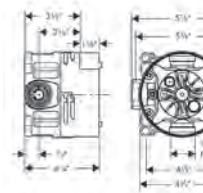

Rough, iBox Universal Plus with Service Stops, 3/4"

- 3/4" NPT
- 180° rotationally-symmetric installation
- sound-decoupled installation
- Includes: 3/4" plug, Adjustable installation flange

Optional Parts

- Installation Set, iBox Universal Plus Rough

01850181	169

96615000	47