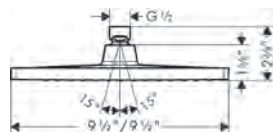

#### EcoRight Version

- Crometta S Showerhead 240 1-Jet, 2.0 GPM

chrome	26724001	199
brushed nickel	26724821	253

1.75 GPM Version Available Spring 2021