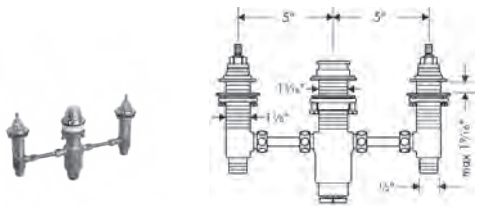

Rough, 3-Hole Roman Tub Set

- 1/2" NPT
- 90° ceramic valves

06607000

273