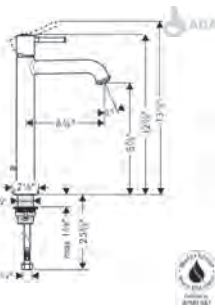

Talis C Single-Hole Faucet 230 with Pop-Up Drain, 1.2 GPM

- Aerated spray
- Flow: 1.2 GPM (4.5 L/Min)
- Ceramic cartridge
- Includes pop-up drain

chrome	14116001	479
brushed nickel	14116821	608
polished nickel	14116831	584
rubbed bronze	14116921	608