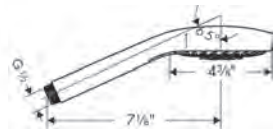

Additional Handshowers from hansgrohe

Croma Select S Handshower 110 Vario-Jet, 2.5 GPM
· Select button for comfortable alternation of spray modes
· 79 no-clog spray channels
· Spray modes: Vario-Jet (spray zones of variable intensity)
· Flow: 2.5 GPM (9.5 L/Min)
· Easy-to-clean white spray face

white/chrome	26803401	138
brushed nickel	26803821	175