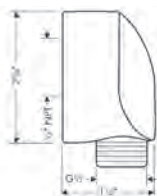

Wall Outlet

FixFit Wall Outlet with Check Valves
· 1/2" NPT

chrome	27458003	69
brushed nickel	27458823	88