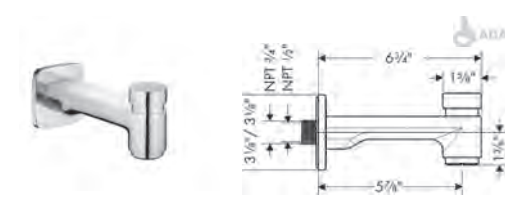

Logis Tub Spout with Diverter
· Solid brass
· Includes: 1/2" female and 3/4" male adaptor

chrome 71412001 175
brushed nickel 71412821 222