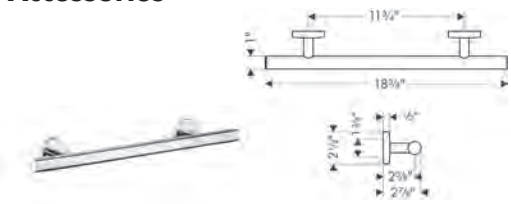

	01850181	169
--	----------	-----

**Optional Parts**

· Installation Set, iBox Universal Plus Rough	96615000	47
---	----------	----

Talis Select E / Talis E

Accessories

Finish Part No. List \$

**Logis Towel Bar, 12"**  
 · Brass  
 · Wall-mounted  
 · Metal holder