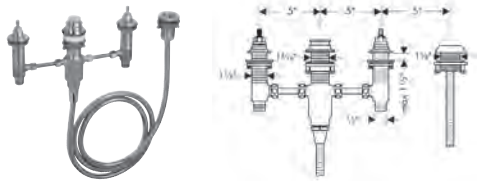

Rough, 4-Hole Roman Tub Set
· 1/2" NPT
· 90° ceramic valves

	06646000	409