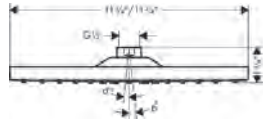

NEW FINISHES

Raindance E Showerhead 300 1-Jet, 2.5 GPM
· 224 no-clog spray channels
· Spray modes: Rain
· Flow: 2.5 GPM (9.5 L/Min)
· Fully-finished matching spray face
· Spray face removable for cleaning

Finish	Part No.	List $
chrome	26926001	638
brushed nickel	26926821	810
matte black*	26926671	810
matte white*	26926701	810
brushed black chrome*	26926341	810
brushed bronze*	26926141	810