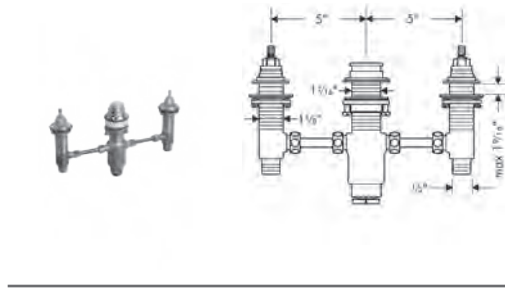

Rough, 3-Hole Roman Tub Set
· 1/2" NPT
· 90° ceramic valves

06607000 273