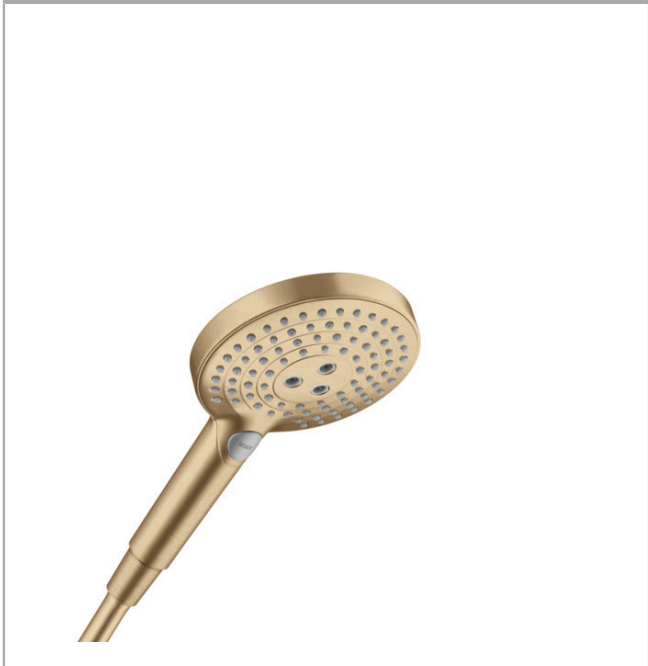

Raindance Select S
Handshower 120 3-Jet PowderRain, 2.5 GPM
 Finishes : **brushed bronze** Part no. : **26037141**

Description

Features

- Select button for comfortable alternation of spray modes
- Spray modes: PowderRain, Rain, Whirl
- Flow: 2.5 GPM (9.5 L/Min)
- MASS/Massachusetts
- DOE/FTC
- TECQ/Texas Registered

Technology

Compliance

Product image

Scale drawing