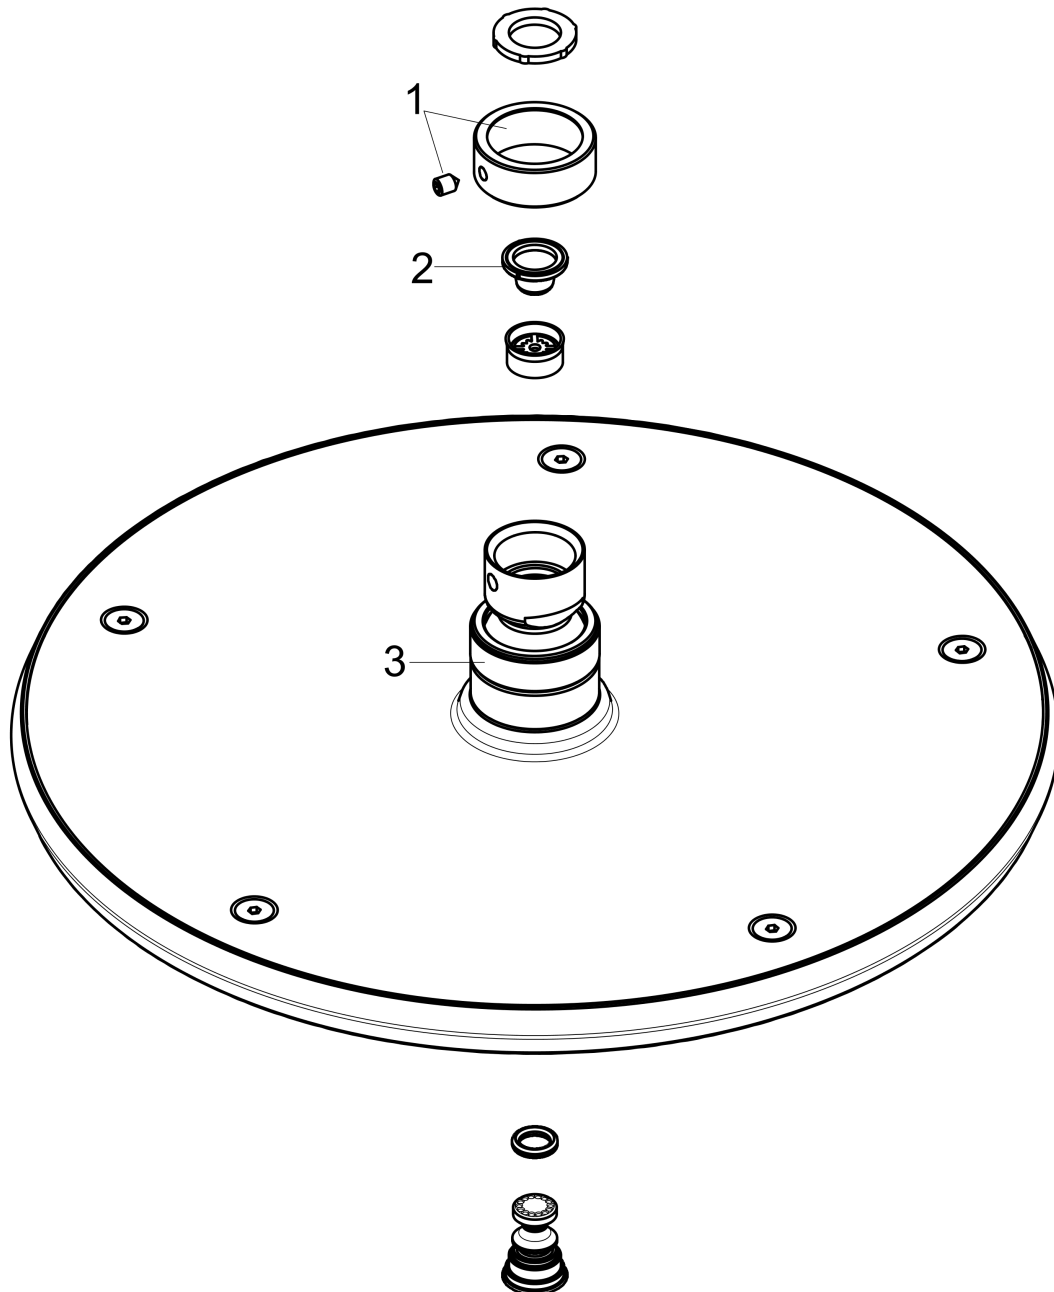

**Locarno**  
**Showerhead 240 1-Jet, 1.75 GPM**  
 Product Finish: **chrome** Part no. : **04824000**

**Description**

**Features**

- Shower head size: 9.44"
- Spray modes: PowderRain
- Spray face finish: Chrome
- Flow: 1.75 GPM (6.6 L/Min)

**Item details**

List Price \$ 682.00

**Technology**

**Compliance**

**Product image**

**Scale drawing**

**Locarno**  
**Showerhead 240 1-Jet, 1.75 GPM**  
Product Finish: **chrome** Part no. : **04824000**

Exploded drawing

Year of production: >02/21

**Locarno**

**Showerhead 240 1-Jet, 1.75 GPM**

Product Finish: **chrome** Part no. : **04824000**

**Spare parts list**

Year of production: >02/21

Pos.	Description	Part no.	Price	PU
1	lock washer	98942000	-	1
2	filter	92672000	-	1
3	nut	97958000	-	1
a	seal	97606000	-	1
b	lever collar	97536000	-	1