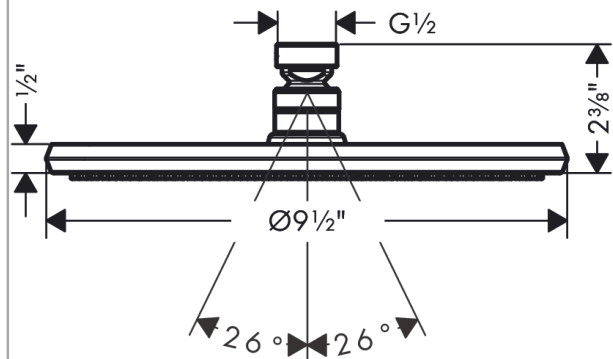

**Locarno**  
**Showerhead 240 1-Jet, 1.75 GPM**  
 Product Finish: **chrome** Part no. : **04824000**

**Description**

**Features**

- Shower head size: 9.44"
- Spray modes: PowderRain
- Spray face finish: Chrome
- Flow: 1.75 GPM (6.6 L/Min)

**Item details**

List Price \$ 682.00

**Technology**

**Compliance**

**Product image**

**Scale drawing**

**Locarno**  
**Showerhead 240 1-Jet, 1.75 GPM**  
Product Finish: **chrome** Part no. : **04824000**

Exploded drawing

Year of production: >02/21

**Locarno**

**Showerhead 240 1-Jet, 1.75 GPM**

Product Finish: **chrome** Part no. : **04824000**

**Spare parts list**

Year of production: >02/21

Pos.	Description	Part no.	Price	PU
1	lock washer	98942000	-	1
2	filter	92672000	-	1
3	nut	97958000	-	1
a	seal	97606000	-	1
b	lever collar	97536000	-	1