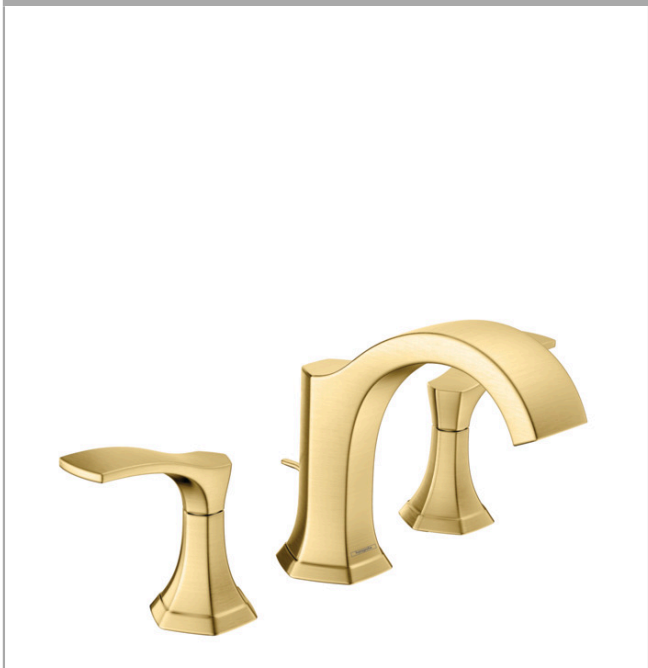

Locarno

Widespread Faucet with Pop-Up Drain, 1.2 GPM

Finishes : **brushed gold optic** Part no. : **04813250**

Description

Features

- Consists of: Pop-up assembly
- handle variant: Lever
- Laminar spray
- Solid brass
- Flow: 1.2 GPM (4.5 L/Min)
- 90° ceramic valves
- Includes pop-up drain

Technology

Product image

Scale drawing