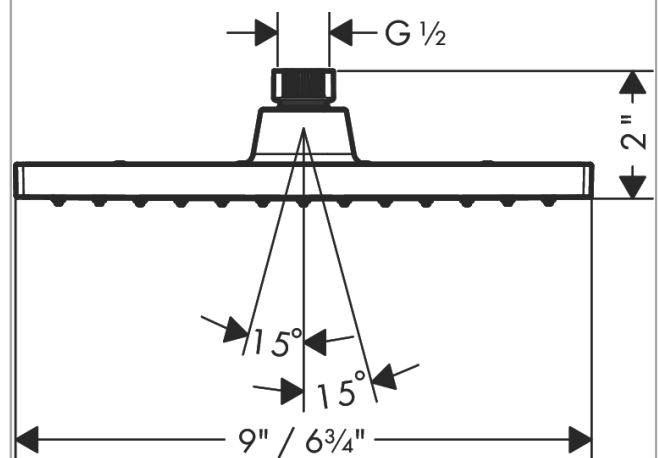

Vernis Shape

Showerhead 230 1-Jet 1.5 GPM

Product Finish: **chrome** Part no. : **26094001**

Description

Features

- Shower head size: 9.05" x 6.69"
- Spray modes: Rain
- 114 no-clog spray channels
- Flow: 1.5 GPM (5.7 L/Min)
- Showerhead removable for cleaning

Item details

List Price \$ 132.00

Technology

Compliance

Product image

Scale drawing

Vernis Shape
Showerhead 230 1-Jet 1.5 GPM
Product Finish: **chrome** Part no. : 26094001

Exploded drawing

Year of production: >04/21

Vernis Shape
Showerhead 230 1-Jet 1.5 GPM
 Product Finish: **chrome** Part no. : **26094001**

Spare parts list

Year of production: >04/21

Pos.	Description	Part no.	Price	PU
1	filter packing	94246000	-	1