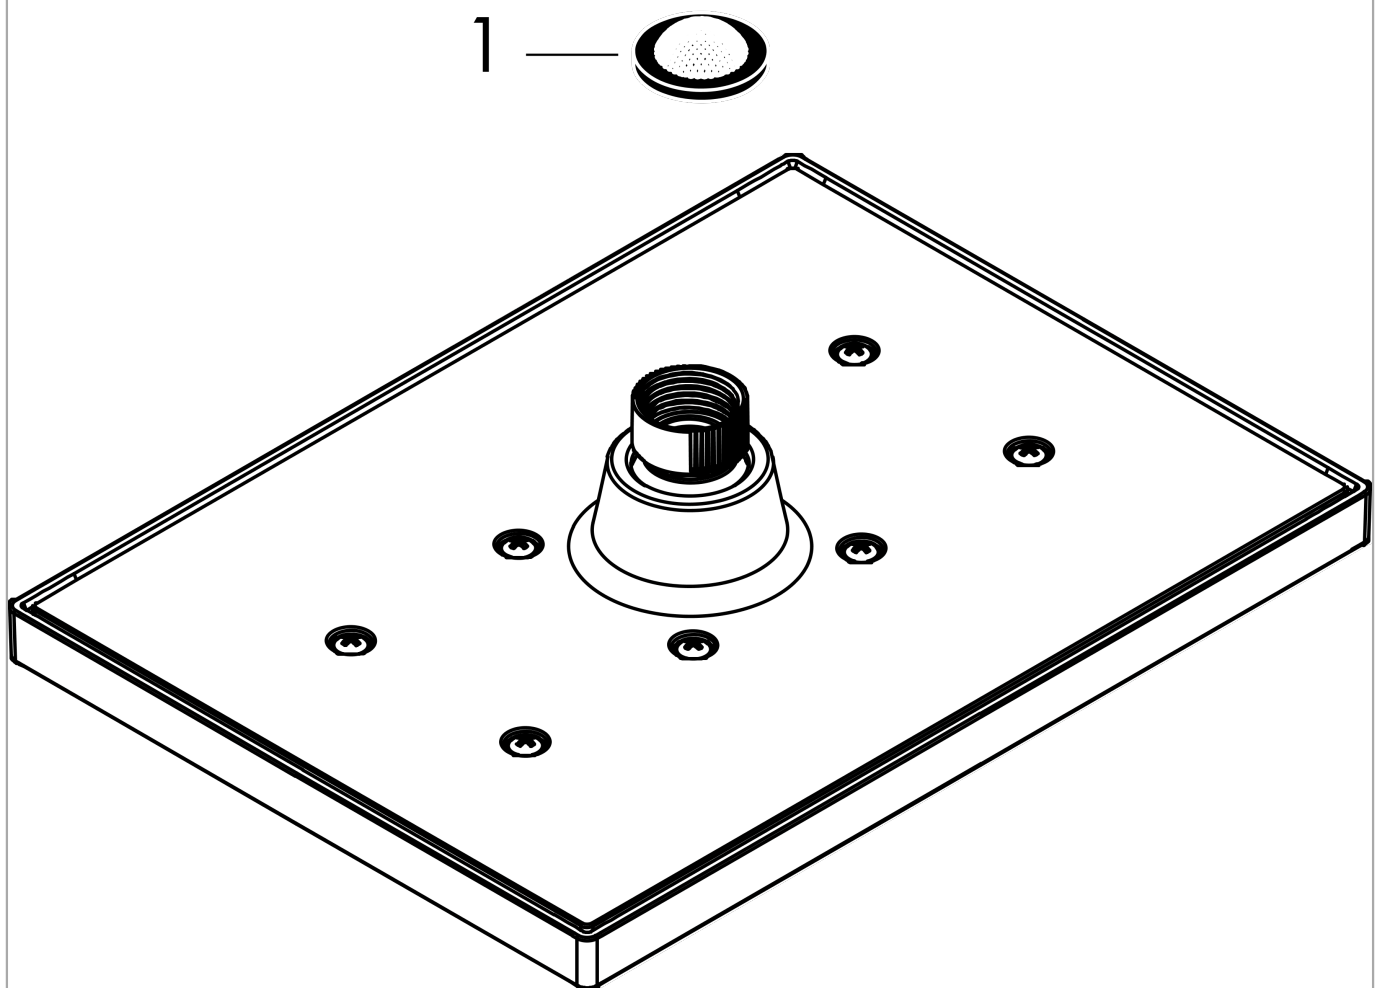

Vernis Shape

Showerhead 230 1-Jet 1.5 GPM

Product Finish: **chrome** Part no. : **26094001**

Description

Features

- Shower head size: 9.05" x 6.69"
- Spray modes: Rain
- 114 no-clog spray channels
- Flow: 1.5 GPM (5.7 L/Min)
- Showerhead removable for cleaning

Item details

List Price \$ 132.00

Technology

Compliance

Product image

Scale drawing

Vernis Shape
Showerhead 230 1-Jet 1.5 GPM
Product Finish: **chrome** Part no. : 26094001

Exploded drawing

Year of production: >04/21

Vernis Shape
Showerhead 230 1-Jet 1.5 GPM
 Product Finish: **chrome** Part no. : **26094001**

Spare parts list

Year of production: >04/21

Pos.	Description	Part no.	Price	PU
1	filter packing	94246000	-	1