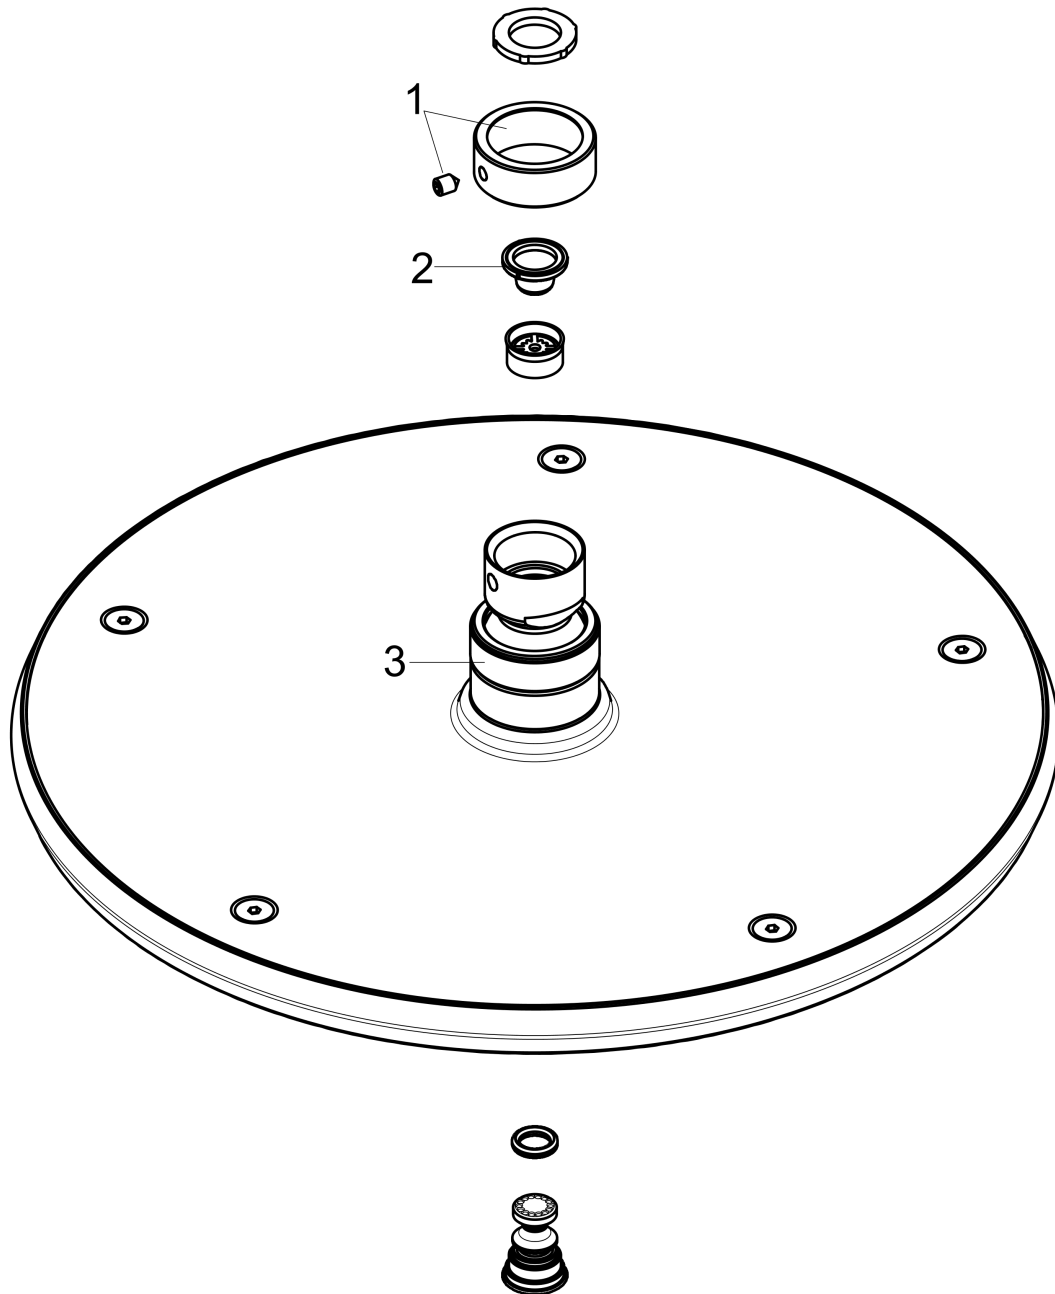

Locarno
Showerhead 240 1-Jet, 1.75 GPM
 Finish: **Matte Black** Part no. : **04824670**

Description

Features

- Shower head size: 9 1/2"
- Spray modes: PowderRain
- Spray face finish: Chrome
- Flow: 1.75 GPM (6.6 L/Min)

Item details

List Price \$ 901.00

Technology

Compliance / Sustainability

Product image

Scale drawing

Locarno
Showerhead 240 1-Jet, 1.75 GPM
Finish: **Matte Black** Part no. : **04824670**

Exploded drawing

Year of production: >02/21

Locarno
Showerhead 240 1-Jet, 1.75 GPM
 Finish: **Matte Black** Part no. : **04824670**

Spare parts list

Year of production: >02/21

Pos.	Description	Part no.	Price	PU
1	lock washer	98942670	-	1
2	filter	92672000	-	1
3	nut	97958670	-	1
a	seal	97606000	-	1
b	lever collar	97536000	-	1