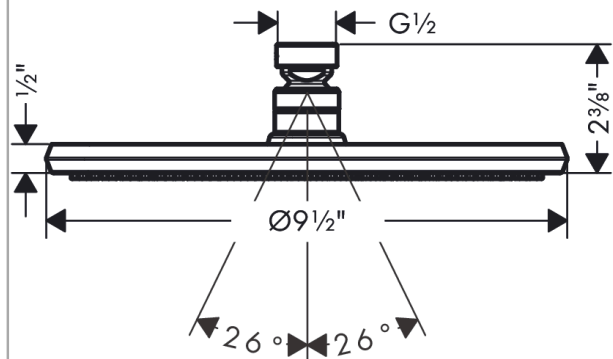

Locarno
Showerhead 240 1-Jet, 1.75 GPM
 Finish: **Matte Black** Part no. : **04824670**

Description

Features

- Shower head size: 9 1/2"
- Spray modes: PowderRain
- Spray face finish: Chrome
- Flow: 1.75 GPM (6.6 L/Min)

Item details

List Price \$ 901.00

Technology

Compliance / Sustainability

Product image

Scale drawing

Locarno
Showerhead 240 1-Jet, 1.75 GPM
Finish: **Matte Black** Part no. : **04824670**

Exploded drawing

Year of production: >02/21

Locarno
Showerhead 240 1-Jet, 1.75 GPM
 Finish: **Matte Black** Part no. : **04824670**

Spare parts list

Year of production: >02/21

Pos.	Description	Part no.	Price	PU
1	lock washer	98942670	-	1
2	filter	92672000	-	1
3	nut	97958670	-	1
a	seal	97606000	-	1
b	lever collar	97536000	-	1