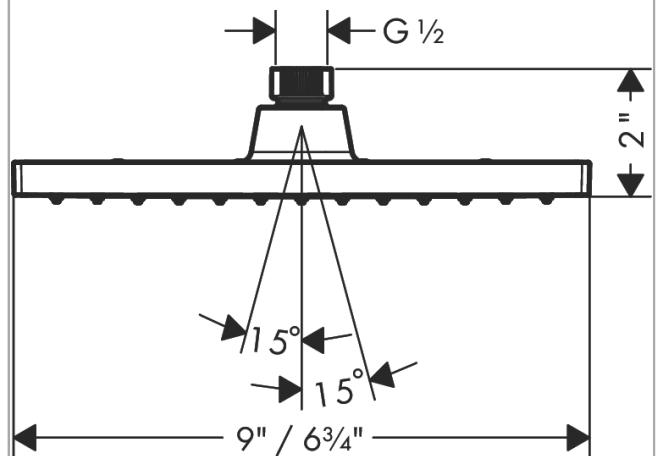

Vernis Shape

Showerhead 230 1-Jet 1.75 GPM

Product Finish: **matte black** Part no. : **26283671**

Description

Features

- Shower head size: 9.05" x 6.69"
- Spray modes: Rain
- 114 no-clog spray channels
- Flow: 1.75 GPM (6.6 L/Min)
- Showerhead removable for cleaning

Item details

List Price \$ 174.00

Technology

Compliance

Product image

Scale drawing

Vernis Shape
Showerhead 230 1-Jet 1.75 GPM
 Product Finish: **matte black** Part no. : **26283671**

Exploded drawing

Year of production: >04/21

Vernis Shape

Showerhead 230 1-Jet 1.75 GPM

Product Finish: **matte black** Part no. : **26283671**

Spare parts list

Year of production: >04/21

Pos.	Description	Part no.	Price	PU
1	filter packing	94246000	-	1