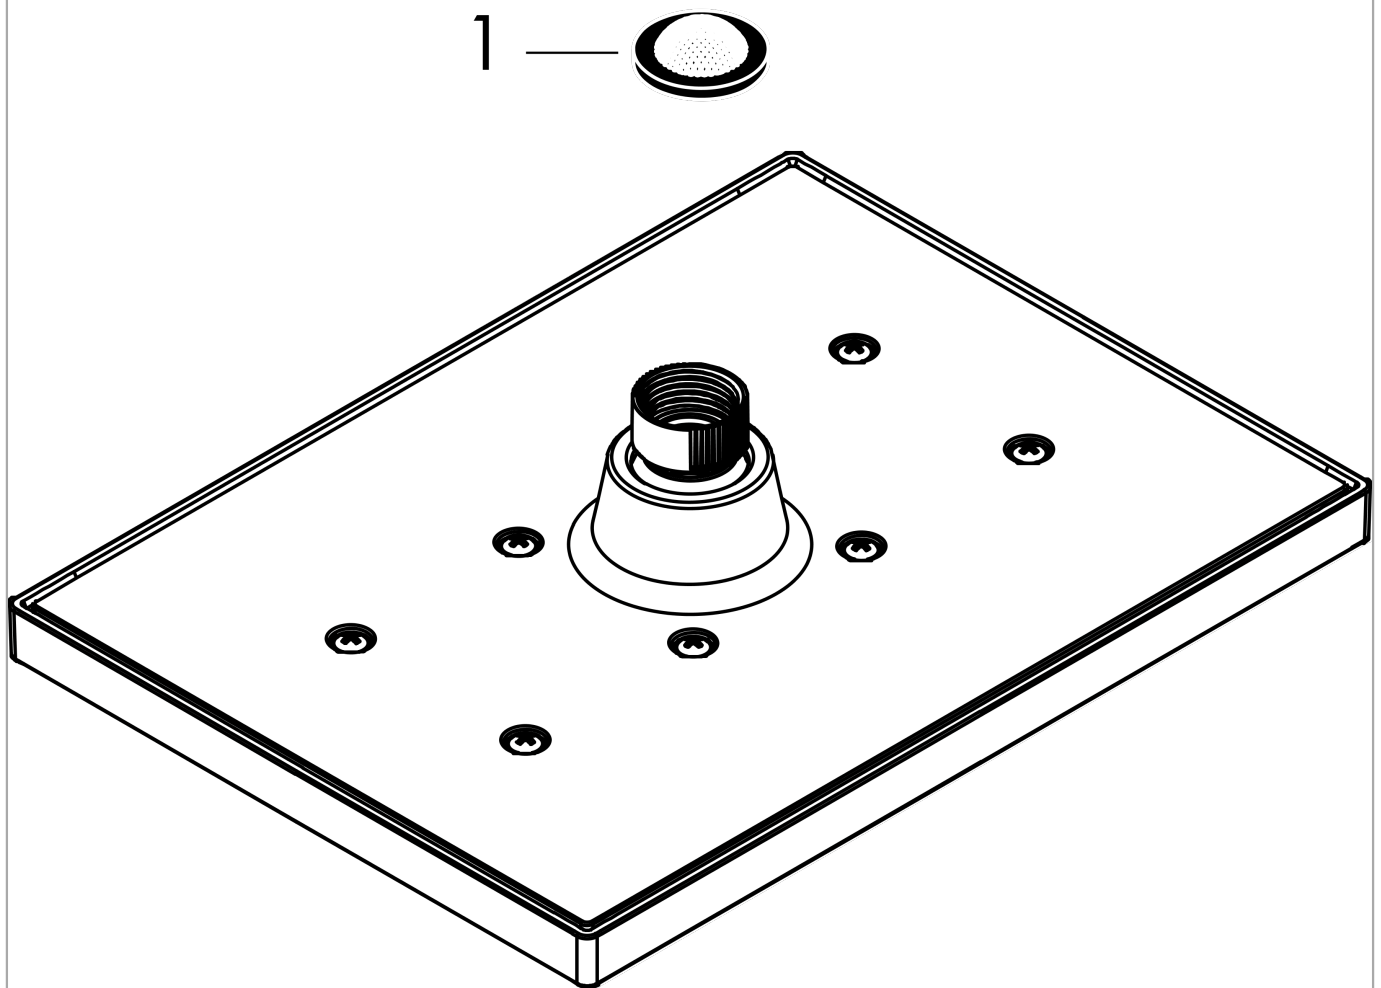

Vernis Shape

Showerhead 230 1-Jet 1.75 GPM

Product Finish: **matte black** Part no. : **26283671**

Description

Features

- Shower head size: 9.05" x 6.69"
- Spray modes: Rain
- 114 no-clog spray channels
- Flow: 1.75 GPM (6.6 L/Min)
- Showerhead removable for cleaning

Item details

List Price \$ 174.00

Technology

Compliance

Product image

Scale drawing

Vernis Shape
Showerhead 230 1-Jet 1.75 GPM
 Product Finish: **matte black** Part no. : **26283671**

Exploded drawing

Year of production: >04/21

Vernis Shape

Showerhead 230 1-Jet 1.75 GPM

Product Finish: **matte black** Part no. : **26283671**

Spare parts list

Year of production: >04/21

Pos.	Description	Part no.	Price	PU
1	filter packing	94246000	-	1