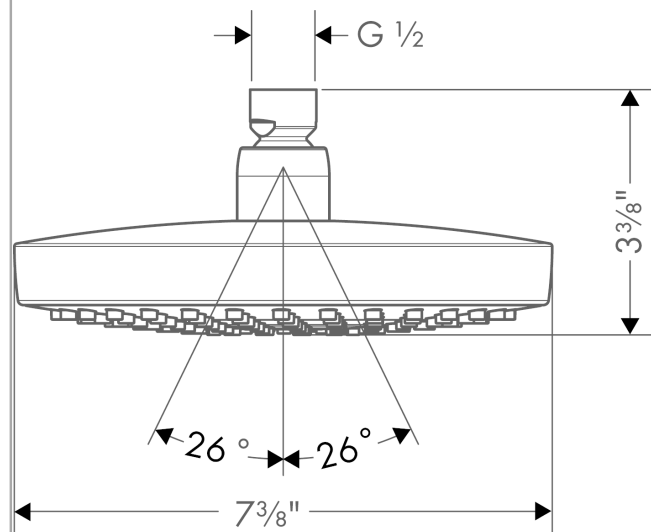

**Croma Select S**  
**Showerhead 180 2-Jet, 1.5 GPM**  
 Product Finish: **chrome** Part no. : **26549001**

**Description**

**Features**

- Shower head size: 7.08"
- Spray modes: Rain, IntenseRain
- Select button for comfortable alternation of spray modes
- 147 no-clog spray channels
- Spray face finish: Fully-finished matching spray face
- Flow: 1.5 GPM (5.7 L/Min)
- Spray face removable for cleaning

**Item details**

List Price \$ 362.00

**Technology**

**Compliance**

**Product image**

**Scale drawing**

**Croma Select S**  
**Showerhead 180 2-Jet, 1.5 GPM**  
Product Finish: **chrome** Part no. : **26549001**

Exploded drawing

Year of production: >03/21

**Croma Select S**  
**Showerhead 180 2-Jet, 1.5 GPM**  
 Product Finish: **chrome** Part no. : **26549001**

**Spare parts list**

Year of production: >03/21

Pos.	Description	Part no.	Price	PU
1	seal	98058000	-	1
2	filter	97735000	-	1
3	selector assy	93092001	-	1