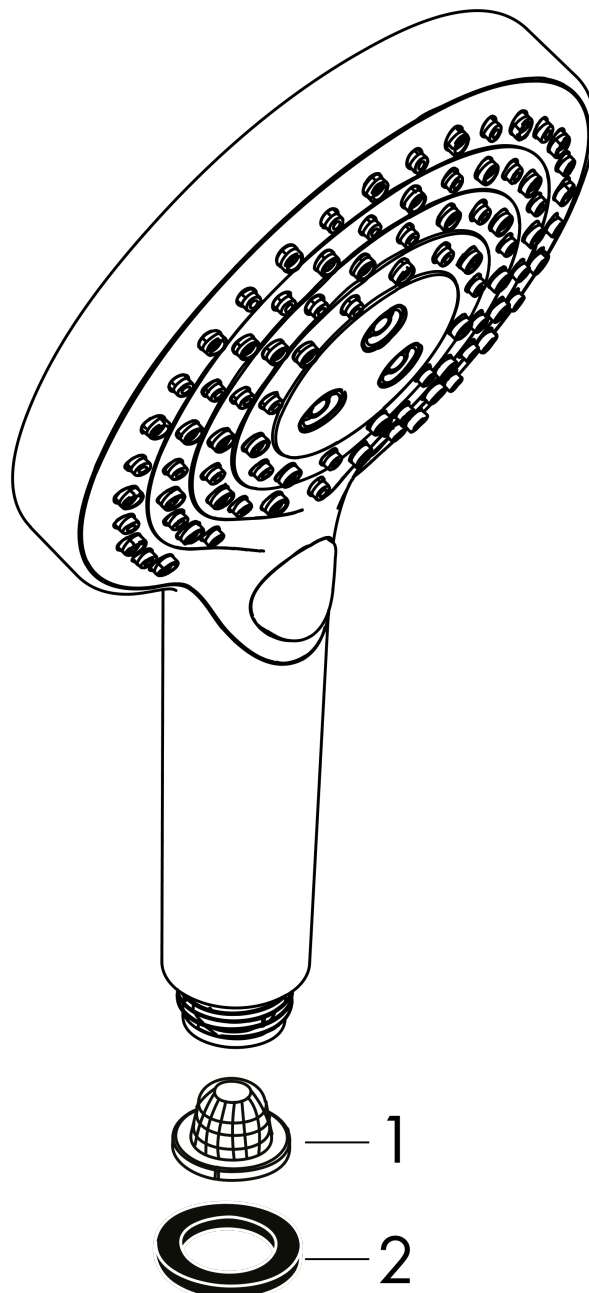

**Croma Select S**  
**Showerhead 180 2-Jet, 1.5 GPM**  
 Product Finish: **chrome** Part no. : **26549001**

**Description**

**Features**

- Shower head size: 7.08"
- Spray modes: Rain, IntenseRain
- Select button for comfortable alternation of spray modes
- 147 no-clog spray channels
- Spray face finish: Fully-finished matching spray face
- Flow: 1.5 GPM (5.7 L/Min)
- Spray face removable for cleaning

**Item details**

List Price \$ 362.00

**Technology**

**Compliance**

**Product image**

**Scale drawing**

**Croma Select S**  
**Showerhead 180 2-Jet, 1.5 GPM**  
Product Finish: **chrome** Part no. : **26549001**

Exploded drawing

Year of production: >03/21

**Croma Select S**  
**Showerhead 180 2-Jet, 1.5 GPM**  
 Product Finish: **chrome** Part no. : **26549001**

**Spare parts list**

Year of production: >03/21

Pos.	Description	Part no.	Price	PU
1	seal	98058000	-	1
2	filter	97735000	-	1
3	selector assy	93092001	-	1