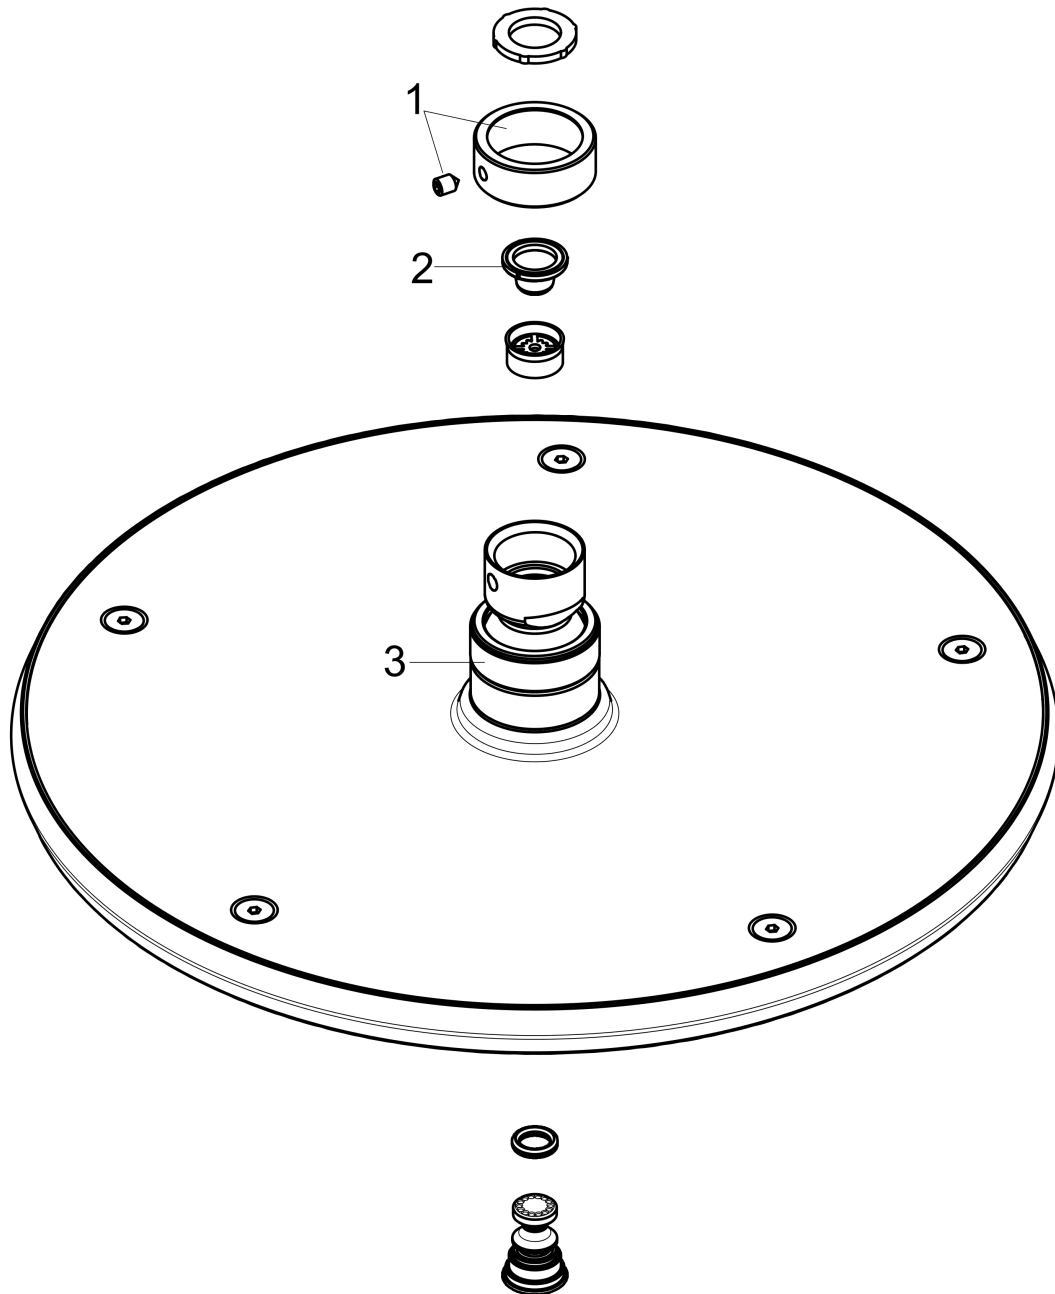

Locarno

Showerhead 240 1-Jet, 2.5 GPM

Product Finish: **brushed nickel** Part no. : **04823820**

Description

Features

- Shower head size: 9.44"
- Spray modes: PowderRain
- Spray face finish: Chrome
- Flow: 2.5 GPM (9.5 L/Min)

Item details

List Price \$ 901.00

Technology

Compliance

Product image

Scale drawing

Locarno

Showerhead 240 1-Jet, 2.5 GPM

Product Finish: **brushed nickel** Part no. : **04823820**

Exploded drawing

Year of production: >02/21

Locarno

Showerhead 240 1-Jet, 2.5 GPM

Product Finish: **brushed nickel** Part no. : **04823820**

Spare parts list

Year of production: >02/21

| Pos. | Description | Part no. | Price | PU |
|------|--------------|----------|-------|----|
| 1 | lock washer | 98942820 | - | 1 |
| 2 | filter | 92672000 | - | 1 |
| 3 | nut | 97958820 | - | 1 |
| a | seal | 97606000 | - | 1 |
| b | lever collar | 97536000 | - | 1 |