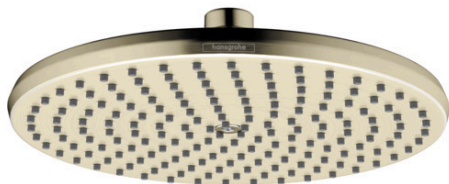

Locarno

Showerhead 240 1-Jet, 2.5 GPM

Product Finish: **brushed nickel** Part no. : **04823820**

Description

Features

- Shower head size: 9.44"
- Spray modes: PowderRain
- Spray face finish: Chrome
- Flow: 2.5 GPM (9.5 L/Min)

Item details

List Price \$ 901.00

Technology

Compliance

Product image

Scale drawing

Locarno

Showerhead 240 1-Jet, 2.5 GPM

Product Finish: **brushed nickel** Part no. : **04823820**

Exploded drawing

Year of production: >02/21

Locarno

Showerhead 240 1-Jet, 2.5 GPM

Product Finish: **brushed nickel** Part no. : **04823820**

Spare parts list