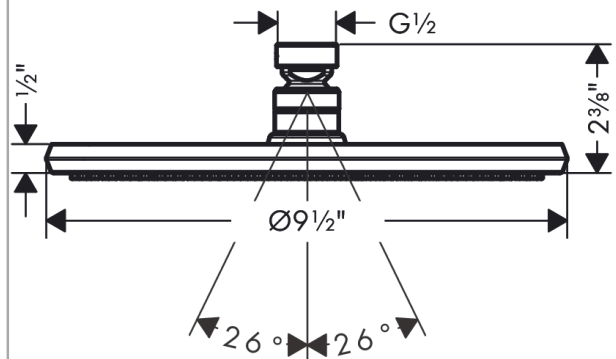

Locarno

Showerhead 240 1-Jet, 2.5 GPM

Product Finish: **brushed nickel** Part no. : **04823820**

Description

Features

- Shower head size: 9.44"
- Spray modes: PowderRain
- Spray face finish: Chrome
- Flow: 2.5 GPM (9.5 L/Min)

Item details

List Price \$ 901.00

Technology

Compliance

Product image

Scale drawing

Locarno

Showerhead 240 1-Jet, 2.5 GPM

Product Finish: **brushed nickel** Part no. : **04823820**

Exploded drawing

Year of production: >02/21

Locarno

Showerhead 240 1-Jet, 2.5 GPM

Product Finish: **brushed nickel** Part no. : **04823820**

Spare parts list

Year of production: >02/21

| Pos. | Description | Part no. | Price | PU |
|------|--------------|----------|-------|----|
| 1 | lock washer | 98942820 | - | 1 |
| 2 | filter | 92672000 | - | 1 |
| 3 | nut | 97958820 | - | 1 |
| a | seal | 97606000 | - | 1 |
| b | lever collar | 97536000 | - | 1 |