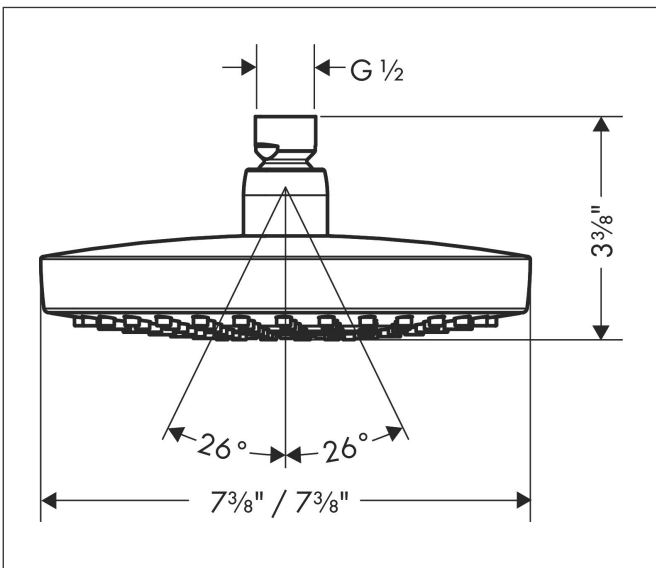

Brand hansgrohe
 Art. Name **Croma Select E** Showerhead 180 2-Jet, 2.5 GPM
 Art. Nr. 04925000
 Surface Chrome
 Pos. 1

Product Picture

Features

- Showerhead size: 180 mm
- Spray pattern: Rain, IntenseRain
- Maximum flow rate (at 3 bar): 9.5 l/min
- Select button on overhead shower
- 147 no-clog spray nozzles
- Spray disc surface: fully finished matching spray face

Drawing

Technology

Spray Types