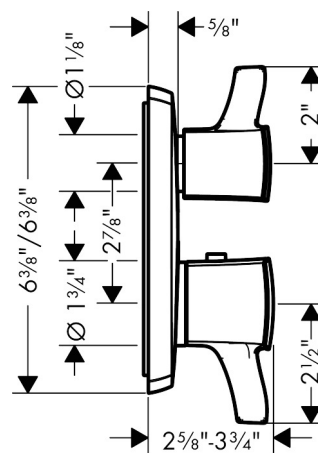

Brand	hansgrohe
Art. Name	<b>Ecostat Classic</b> Thermostatic Trim with Volume Control and Diverter, Square
Art. Nr.	15728831
Surface	polished nickel
Pos.	1

## Product Picture

## Drawing

## Features

- Volume control and diverter for 2 outlets
- Flow: 6.0 GPM (22.7 L/Min)
- Thermostatic cartridge, Shut-off/ diverter valve
- Anti-scald 100° safety stop
- Optimized for water-efficient shower products