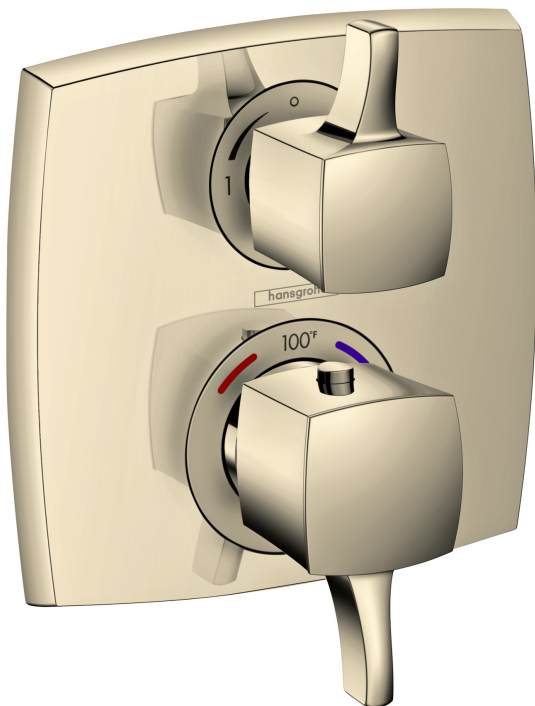

Brand	hansgrohe
Art. Name	<b>Ecostat Classic</b> Thermostatic Trim with Volume Control and Diverter, Square
Art. Nr.	15728831
Surface	polished nickel
Pos.	1

## Product Picture

## Features

- Volume control and diverter for 2 outlets
- Flow: 6.0 GPM (22.7 L/Min)
- Thermostatic cartridge, Shut-off/ diverter valve
- Anti-scald 100° safety stop
- Optimized for water-efficient shower products