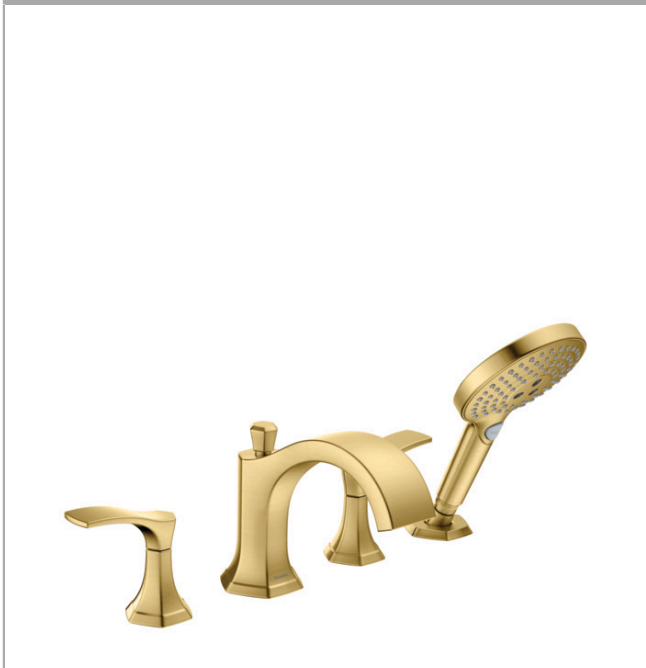

Locarno
4-Hole Roman Tub Set Trim with 1.75 GPM Handshower
Finishes : **brushed gold optic** Part no. : **04817250**

Description

Features

- Consists of: 4-Hole Roman tub filler trim, Handshower, Handshower hose, Handshower holder
- PowderRain, Rain, Whirl
- Flow: 6.0 GPM (22.7 L/Min)
- flow rate of hand shower at 3 bar: 1.75 GPM (6.6 L/Min)
- 90° ceramic valves
- 4-hole rim mounted bath mixer, Mounting Material, Assembly instructions
- Does not include: Rough

Product image