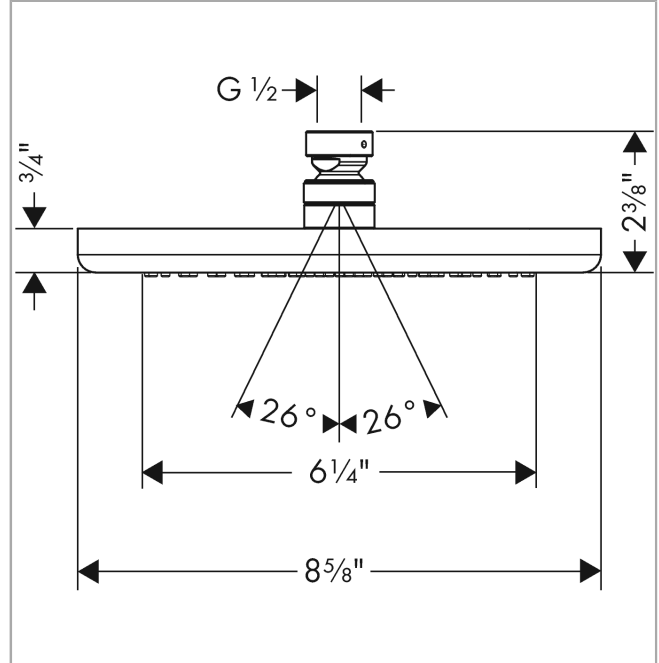

Croma

Showerhead 220 1-Jet, 1.75 GPM

Product Finish: **brushed nickel** Part no. : **26915821**

Description

Features

- Shower head size: 8.66"
- Spray modes: RainAir
- 107 no-clog spray channels
- Spray face finish: Fully-finished matching spray face
- Flow: 1.75 GPM (6.6 L/Min)

Item details

List Price \$ 600.00

Technology

Compliance

Product image

Scale drawing

Croma
Showerhead 220 1-Jet, 1.75 GPM
Product Finish: **brushed nickel** Part no. : **26915821**

Exploded drawing

Year of production: >10/21

Croma

Showerhead 220 1-Jet, 1.75 GPM

Product Finish: **brushed nickel** Part no. : **26915821**

Spare parts list

Year of production: >10/21

Pos.	Description	Part no.	Price	PU
1	lock washer	98942820	-	1
2	ball joint	98941820	-	1
3	filter packing	94246000	-	1
4	nut	97958820	-	1
5	lever collar	97536000	-	1
6	seal	97606000	-	1
7	air jet (Eco)	95795820	-	1
8	O-ring 7x2	98419000	-	1