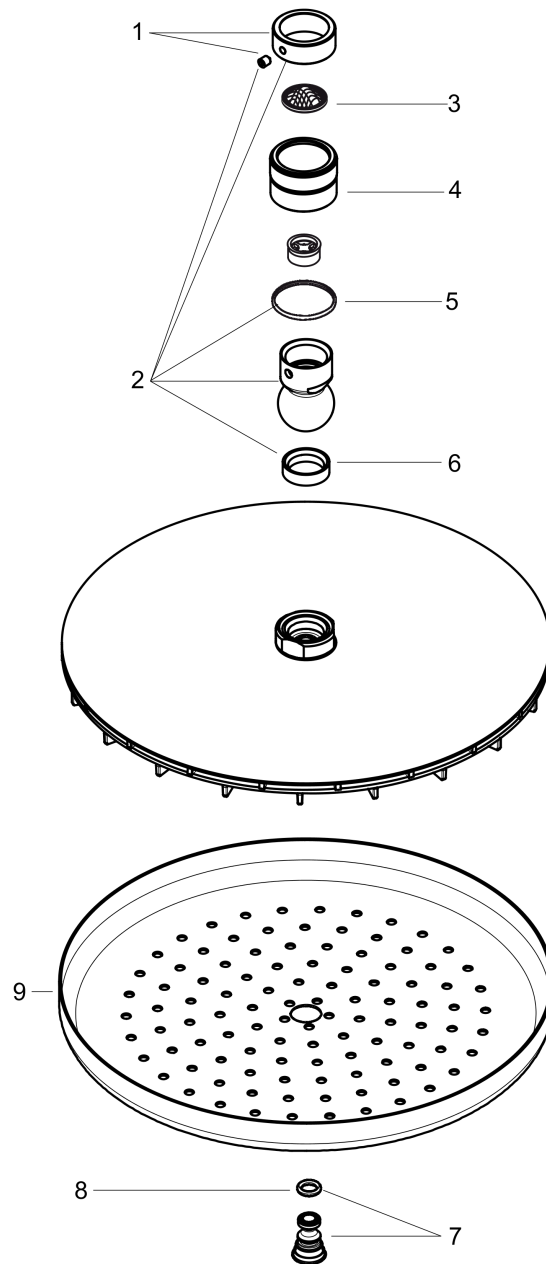

Croma

Showerhead 220 1-Jet, 1.75 GPM

Product Finish: **brushed nickel** Part no. : **26915821**

Description

Features

- Shower head size: 8.66"
- Spray modes: RainAir
- 107 no-clog spray channels
- Spray face finish: Fully-finished matching spray face
- Flow: 1.75 GPM (6.6 L/Min)

Item details

List Price \$ 600.00

Technology

Compliance

Product image

Scale drawing

Croma
Showerhead 220 1-Jet, 1.75 GPM
Product Finish: **brushed nickel** Part no. : **26915821**

Exploded drawing

Year of production: >10/21

Croma

Showerhead 220 1-Jet, 1.75 GPM

Product Finish: **brushed nickel** Part no. : **26915821**

Spare parts list

Year of production: >10/21

Pos.	Description	Part no.	Price	PU
1	lock washer	98942820	-	1
2	ball joint	98941820	-	1
3	filter packing	94246000	-	1
4	nut	97958820	-	1
5	lever collar	97536000	-	1
6	seal	97606000	-	1
7	air jet (Eco)	95795820	-	1
8	O-ring 7x2	98419000	-	1