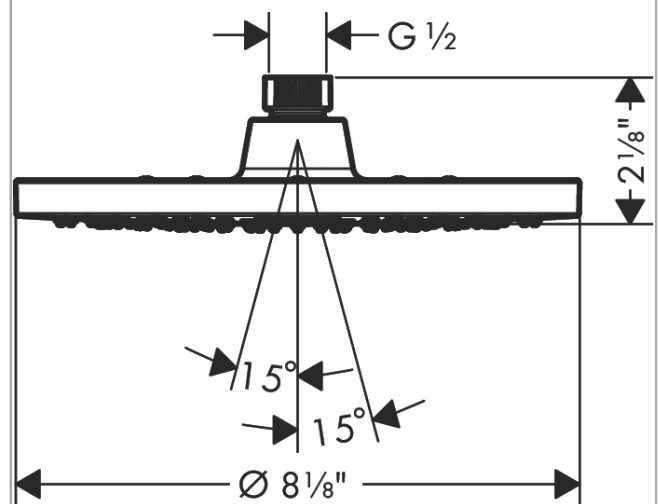

Vernis Blend

Showerhead 200 1-Jet 1.75 GPM

Product Finish: **chrome** Part no. : **26277001**

Description

Features

- Shower head size: 8.07"
- Spray modes: Rain
- 102 no-clog spray channels
- Flow: 1.75 GPM (6.6 L/Min)
- Showerhead removable for cleaning

Item details

List Price \$ 132.00

Technology

Compliance

Product image

Scale drawing

Vernis Blend
Showerhead 200 1-Jet 1.75 GPM
Product Finish: chrome Part no. : 26277001

Exploded drawing

Year of production: >04/21

Vernis Blend
Showerhead 200 1-Jet 1.75 GPM
 Product Finish: **chrome** Part no. : **26277001**

Spare parts list

Year of production: >04/21

Pos.	Description	Part no.	Price	PU
1	filter packing	94246000	-	1