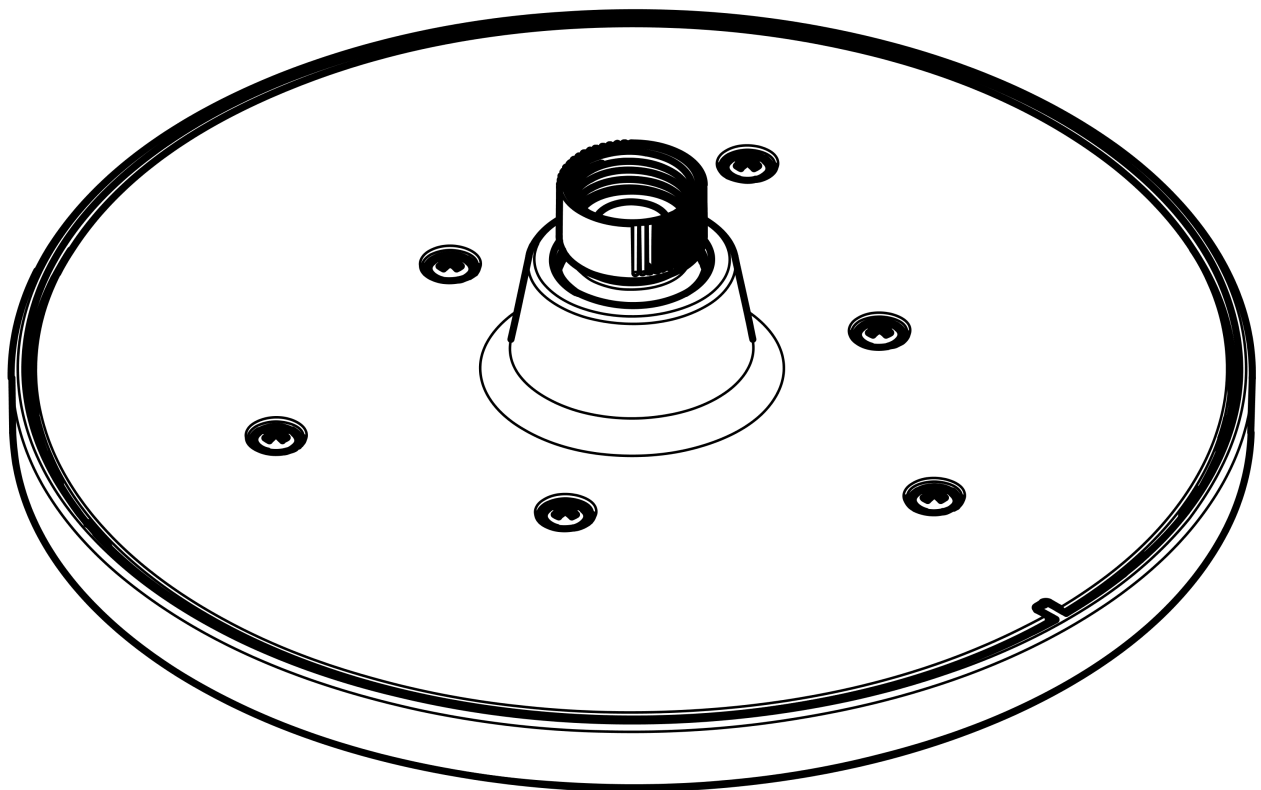

Vernis Blend

Showerhead 200 1-Jet 1.75 GPM

Product Finish: **chrome** Part no. : **26277001**

Description

Features

- Shower head size: 8.07"
- Spray modes: Rain
- 102 no-clog spray channels
- Flow: 1.75 GPM (6.6 L/Min)
- Showerhead removable for cleaning

Item details

List Price \$ 132.00

Technology

Compliance

Product image

Scale drawing

Vernis Blend
Showerhead 200 1-Jet 1.75 GPM
Product Finish: chrome Part no. : 26277001

Exploded drawing

Year of production: >04/21

Vernis Blend
Showerhead 200 1-Jet 1.75 GPM
 Product Finish: **chrome** Part no. : **26277001**

Spare parts list

Year of production: >04/21

Pos.	Description	Part no.	Price	PU
1	filter packing	94246000	-	1