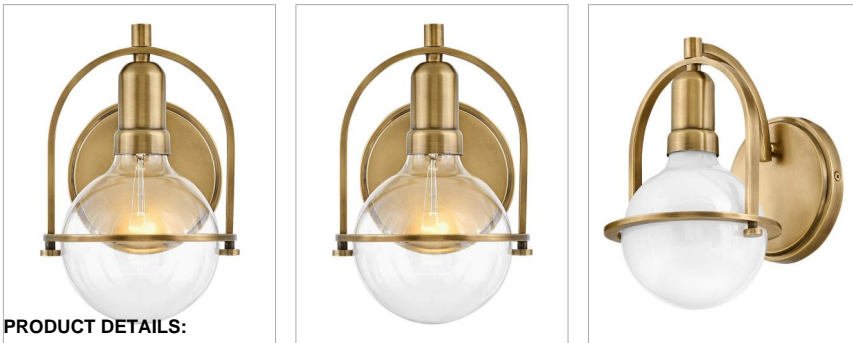

### SMALL SINGLE LIGHT VANITY

Chic and elegant, the Somerset collection exudes a quiet and precise sophistication. Subtly fusing modernity with vintage appeal, a streamlined metal yoke and ring best showcases either a white or clear G-style bulb, while understated turned metal knobs add an authentic edge. Offered in Heritage Brass or Black finish.

DETAILS	
FINISH:	Heritage Brass
MATERIAL:	Steel
DIMMABLE:	No

DIMENSIONS	
WIDTH:	6.3"
HEIGHT:	9"
WEIGHT:	1.3lb
BACK PLATE:	5" Dia.
EXTENSION:	7.5"
TOP TO OUTLET:	4.75"

LIGHT SOURCE	
LIGHT SOURCE:	Socketed
WATTAGE:	1-14w Med. LED, 100w Equiv.
VOLTAGE:	120v

#### PRODUCT DETAILS:

- Mounting hardware is hidden on the back plate to ensure a clean silhouette
- Fixture can be mounted either up or down
- Suitable for use in damp locations as defined by NEC and CEC. Meets United States UL Underwriters Laboratories & CSA Canadian Standards Association Product Safety Standards.
- Ideal for g-style bulbs (not included)
- Merging the best of traditional and modern elements with a sophisticated and streamlined look