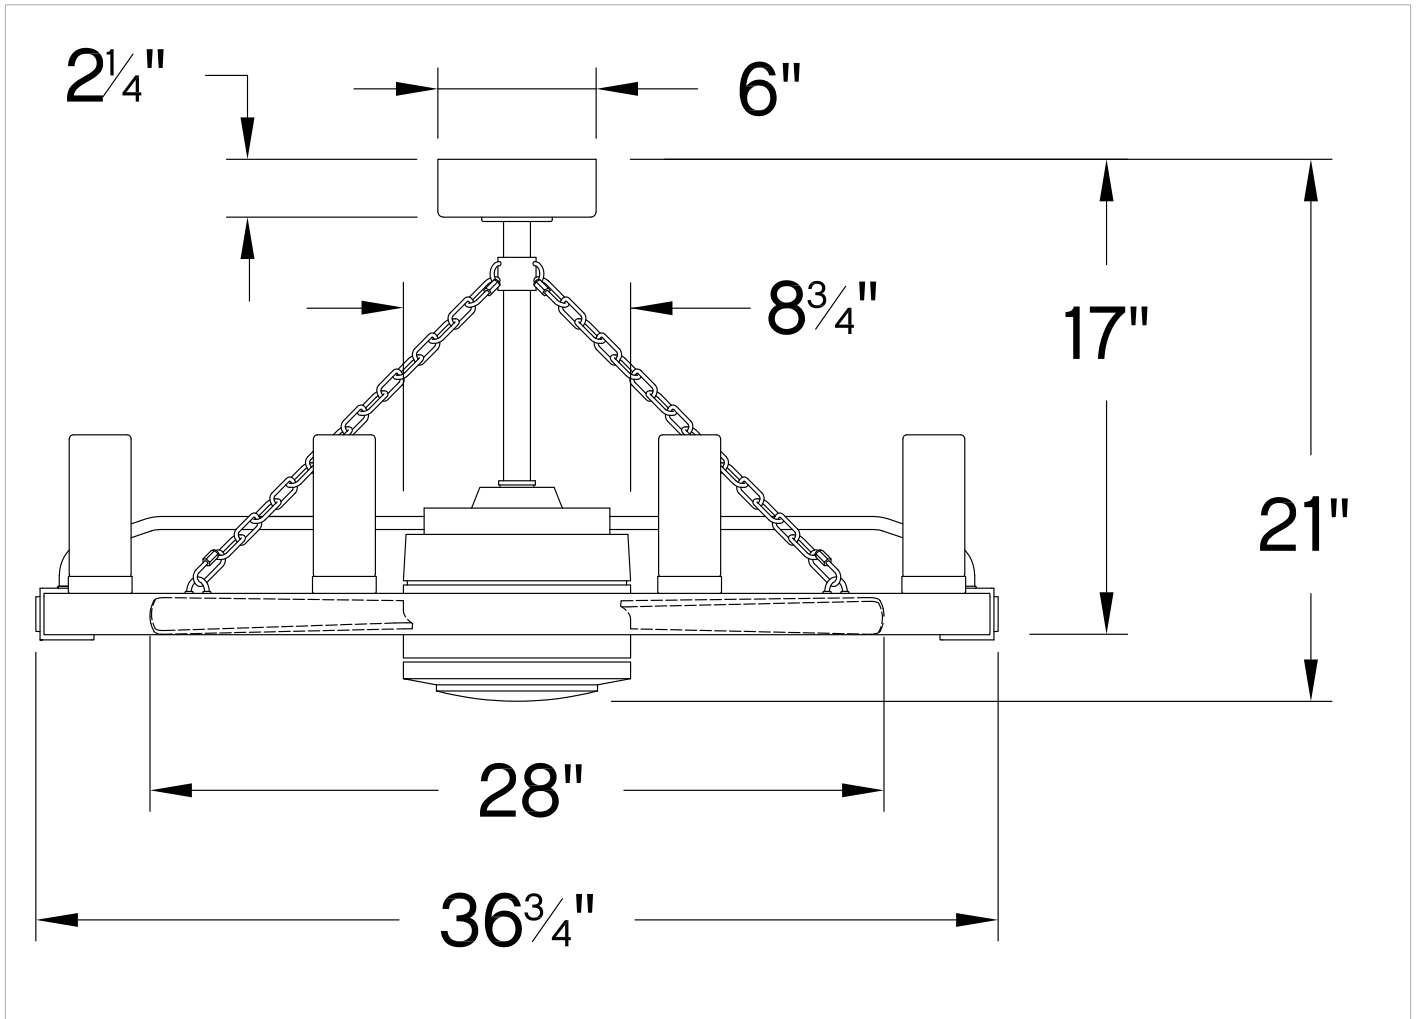

SAWYER

902928FMB-LWD

SAWYER 36" WITH 28" LED SMART
FANDELIER

DETAILS	
FAN FINISH:	Matte Black
GLASS:	Clear Seedy
BLADE COUNT:	5
SLOPE DEGREE:	20

DIMENSIONS	
WIDTH:	36"
HEIGHT:	20"

LIGHT SOURCE	
VOLTAGE:	120v

MOUNTING	
CANOPY:	6" Dia.
LEAD WIRE:	1 X 76"

SHIPPING	
CARTON LENGTH:	39.7
CARTON WIDTH:	39.6
CARTON HEIGHT:	10.5

The fresh, rustic design of Sawyer will inject any outdoor living experience with the warm, cozy ambiance of an indoor setting. Available in Metallic Matte Bronze with Sequoi, Matte White with Weathered Wood or Matte Black with Driftwood, Sawyer features composite blades. Sawyer is so versatile, it can be used for both indoor and outdoor spaces.

PRODUCT DETAILS:

- This item includes one 12" and one 24" down rod. Other various lengths of down rods are available and sold separately to customize the installation height.
- Suitable for use in wet (interior direct splash and outdoor direct rain or sprinkler) locations as defined by NEC and CEC. Meets United States UL Underwriters Laboratories.
- This item may be hung on a sloped ceiling
- Meets California Energy Commission Title regulations/JA8 when using the included LED bulb
- For more information on how to control your ceiling fan via the Hinkley Home Automation App, [click here](#).
- WiFi compatible with included fan control
- Fan Control included, HIRO Control - 6 Speed Reversing
- LED bulbs carry a 3-year limited warranty

HINKLEY

HINKLEY
33000 Pin Oak Parkway
Avon Lake, OH 44012

PHONE: (440) 653-5500
Toll Free: 1 (800) 446-5539

hinkley.com

SAWYER 36" WITH 28" LED SMART FANDELIER

902928FMB-LWD

PERFORMANCE SPECIFICATIONS	STANDARD	
	HIGH SPEED	AVERAGE SPEED
Airflow	2432	1637
EnergyUse	10.7	8
EnergyCost	3	2
Efficiency	227	201
AMPS	0.19	0.12
RPMS	319	211