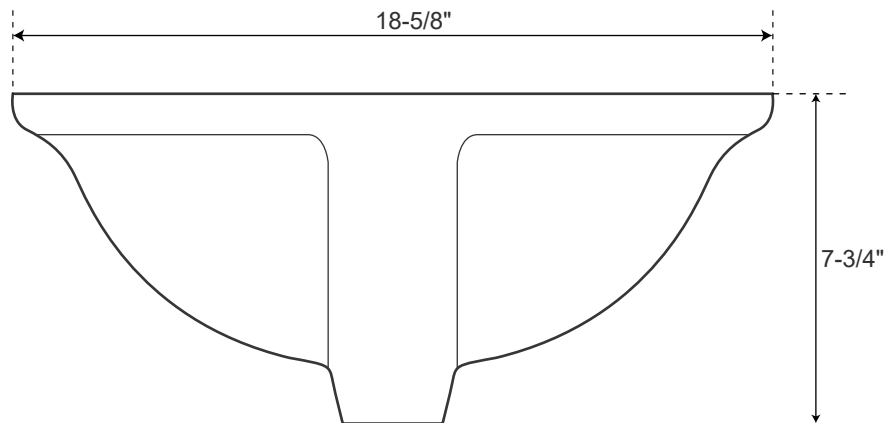

SPECIFICATIONS

Overall Dimensions	18-5/8" L x 15" W (front to back) x 7-3/4" H
Basin Dimensions	16" L x 12-1/2" W (front to back)
Water Depth to Rim	6"
Water Depth to Overflow	5"
Drain Hole	1-1/2"

Porcelain
Undermount Sink

All measurements are approximate.

Top

Front

SPECIFICATIONS

Overall Dimensions	19-3/8" L x 15-1/2" W (front to back) x 5-3/4" H
Basin Dimensions	16-5/8" L x 12-3/4" W (front to back)
Water Depth to Rim	5-5/8"
Water Depth to Overflow	N/A
Drain Hole	1-1/8"

Copper Undermount Sink

All measurements are approximate.

Top

Front