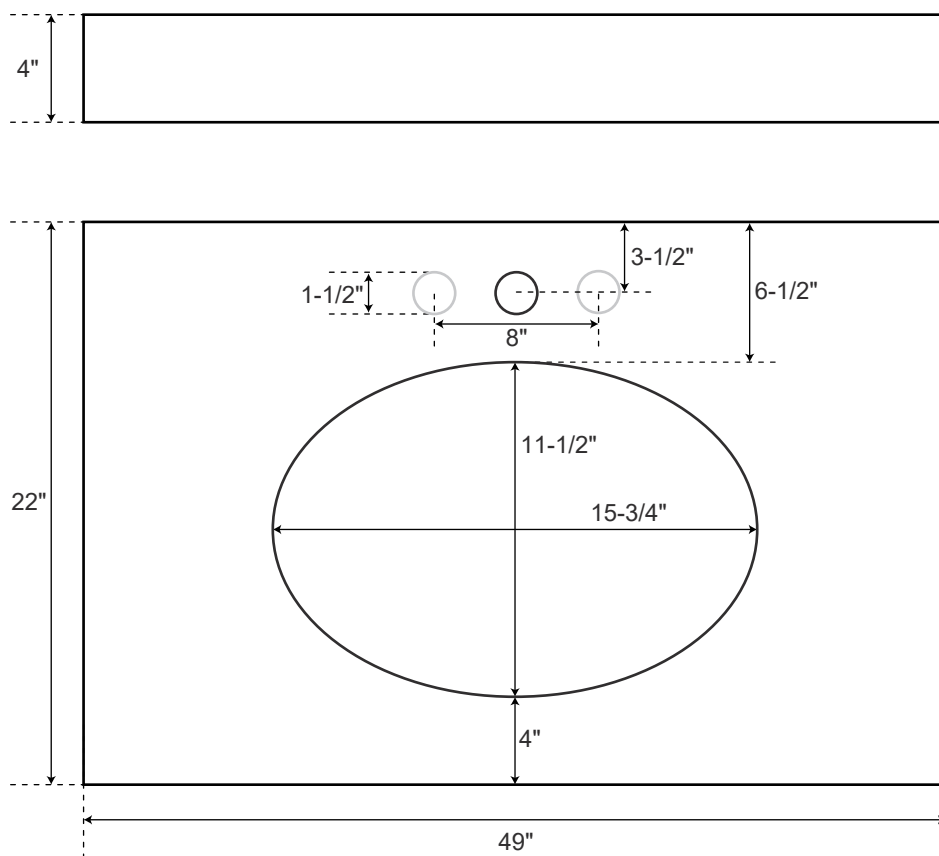

49" Stone

Vanity Top with
Undermount Sink

Approximate Weights

Granite	130 – 145 lbs.
Marble	115 – 135 lbs.
Quartz	125 lbs

* Measurements are approximate. It is recommended to have the product at the job site before finalizing plumbing.

SPECIFICATIONS

Overall Dimensions	18-5/8" L x 15" W (front to back) x 7-3/4" H
Basin Dimensions	16" L x 12-1/2" W (front to back)
Water Depth to Rim	6"
Water Depth to Overflow	5"
Drain Hole	1-1/2"

Porcelain
Undermount Sink

All measurements are approximate.

Top

Front

SPECIFICATIONS

Overall Dimensions	19-3/8" L x 15-1/2" W (front to back) x 5-3/4" H
Basin Dimensions	16-5/8" L x 12-3/4" W (front to back)
Water Depth to Rim	5-5/8"
Water Depth to Overflow	N/A
Drain Hole	1-1/8"

Copper Undermount Sink

All measurements are approximate.

Top

Front