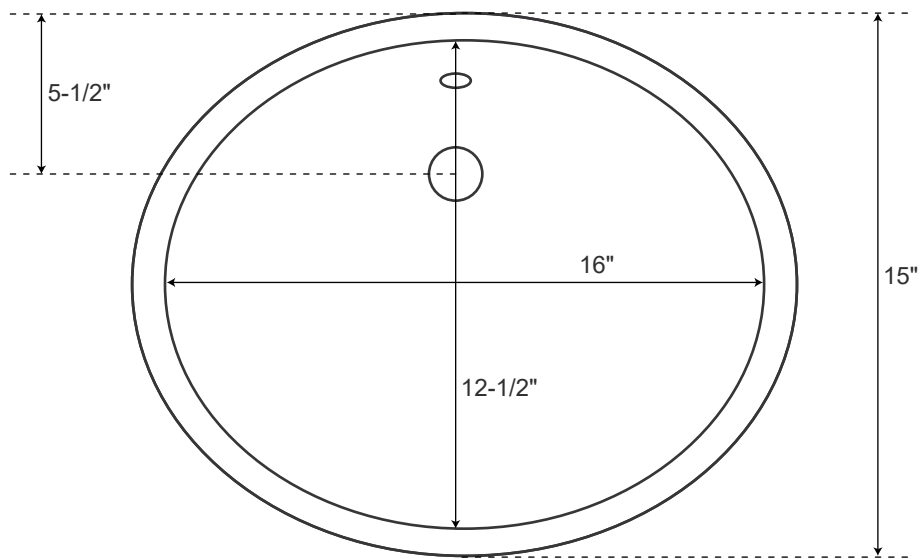

49" Stone

Vanity Top with
Undermount Sink

Approximate Weights

Granite	130 – 145 lbs.
Marble	115 – 135 lbs.
Quartz	125 lbs

* Measurements are approximate. It is recommended to have the product at the job site before finalizing plumbing.

SPECIFICATIONS

Overall Dimensions	18-5/8" L x 15" W (front to back) x 7-3/4" H
Basin Dimensions	16" L x 12-1/2" W (front to back)
Water Depth to Rim	6"
Water Depth to Overflow	5"
Drain Hole	1-1/2"

Porcelain
Undermount Sink

All measurements are approximate.

Top

Front

SPECIFICATIONS

Overall Dimensions	19-3/8" L x 15-1/2" W (front to back) x 5-3/4" H
Basin Dimensions	16-5/8" L x 12-3/4" W (front to back)
Water Depth to Rim	5-5/8"
Water Depth to Overflow	N/A
Drain Hole	1-1/8"

Copper Undermount Sink

All measurements are approximate.

Top

Front