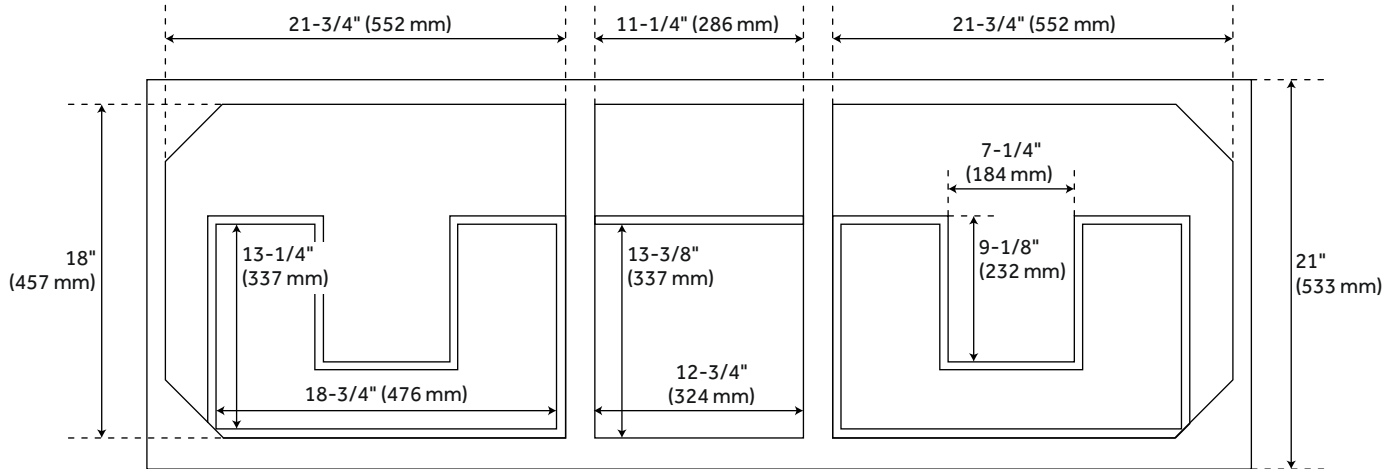

60" ROBERTSON DOUBLE VANITY FOR UNDERMOUNT SINKS - BRIGHT WHITE

SKU: 930790-UM

Code: SH464129, SH464128, SH464133, SH464132, SH464131, SH464130, SH464134

FEATURES

Installation Type: Freestanding
Features: Soft-Close Hinges
Product Finish: Bright White
Material: Mahogany
Number of Drawers: 4
Width: 60"
Height: 34-1/4"
Depth: 21"
Assembly Required: No
Dovetail Drawers: Yes
Number of Basins: 2
Sink Installation: Undermount - Oval
Basin Length: 16"
Basin Width: 12-1/2"
Water Depth To Overflow: 5"
Fits Drain Hole Size: 1-1/2"
Faucet Included: No
Vanity Top Thickness: 3cm
Water Depth to Rim: 6"
Hardware Finish: Antique Brass
Built-In Adjusters: Yes
Sink Included: yes
Basin Overflow: Yes
Vanity Top Included: yes
Vanity Top Depth: 22"
Vanity Top Width: 61"
Mirror Included: No

REVISED 6/20/2023

60" ROBERTSON DOUBLE VANITY FOR UNDERMOUNT SINKS - BRIGHT WHITE

SKU: 930790-UM

Code: SH464129, SH464128, SH464133, SH464132, SH464131, SH464130, SH464134

ADDITIONAL FEATURES

- Includes a matching backsplash and a white porcelain sinks.
- Granite is A-grade. Polished Carrara Marble is sourced from Italy.
- See Installation Instructions for directions to attach the vanity top and sink.
- All dimensions are ($\pm 1/2$ ").
- Each stone top is carved from a single piece of stone and will feature natural variations.

REVISED 6/20/2023

60" ROBERTSON DOUBLE CONSOLE VANITY - WHITE

All dimensions and specifications are nominal and may vary. Use actual products for accuracy in critical situations.