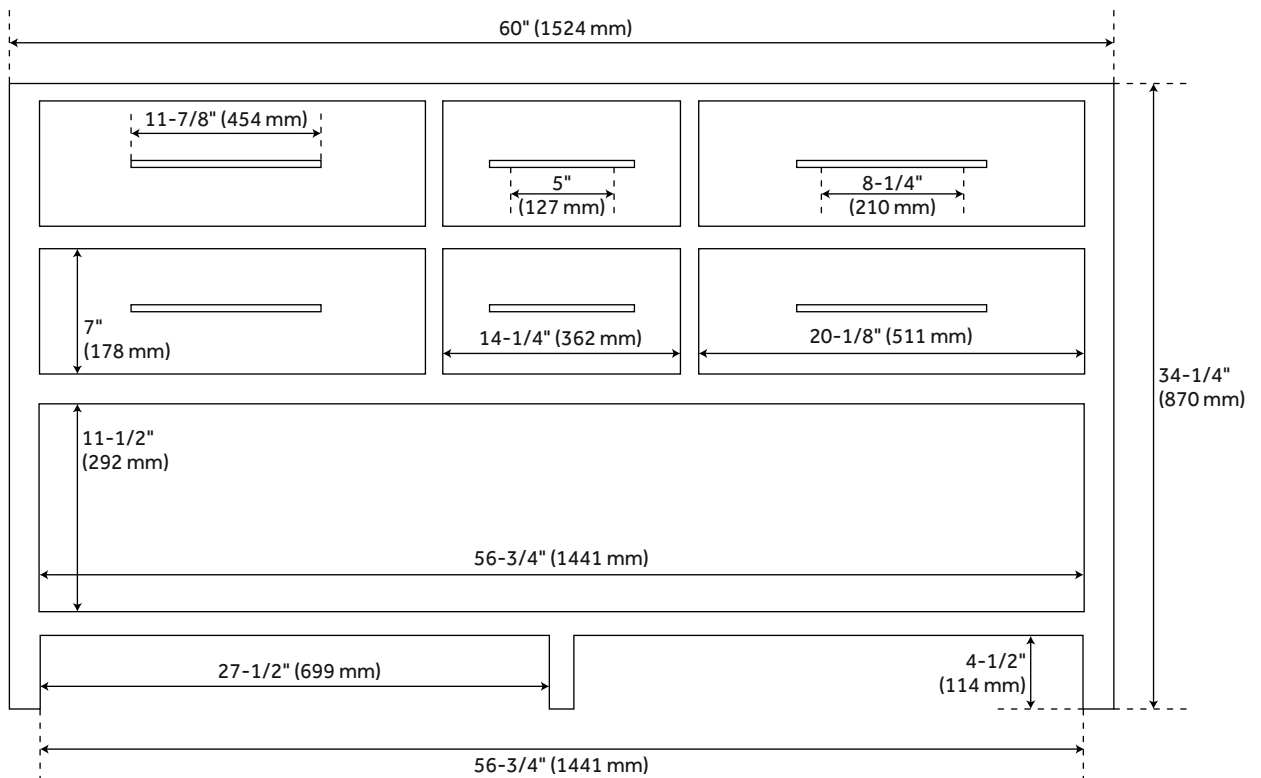

60" ROBERTSON DOUBLE VANITY FOR UNDERMOUNT SINKS - BRIGHT WHITE

SKU: 930790-UM

Code: SH464129, SH464128, SH464133, SH464132, SH464131, SH464130, SH464134

FEATURES

Installation Type: Freestanding
Features: Soft-Close Hinges
Product Finish: Bright White
Material: Mahogany
Number of Drawers: 4
Width: 60"
Height: 34-1/4"
Depth: 21"
Assembly Required: No
Dovetail Drawers: Yes
Number of Basins: 2
Sink Installation: Undermount - Oval
Basin Length: 16"
Basin Width: 12-1/2"
Water Depth To Overflow: 5"
Fits Drain Hole Size: 1-1/2"
Faucet Included: No
Vanity Top Thickness: 3cm
Water Depth to Rim: 6"
Hardware Finish: Antique Brass
Built-In Adjusters: Yes
Sink Included: yes
Basin Overflow: Yes
Vanity Top Included: yes
Vanity Top Depth: 22"
Vanity Top Width: 61"
Mirror Included: No

REVISED 6/20/2023

60" ROBERTSON DOUBLE VANITY FOR UNDERMOUNT SINKS - BRIGHT WHITE

SKU: 930790-UM

Code: SH464129, SH464128, SH464133, SH464132, SH464131, SH464130, SH464134

ADDITIONAL FEATURES

- Includes a matching backsplash and a white porcelain sinks.
- Granite is A-grade. Polished Carrara Marble is sourced from Italy.
- See Installation Instructions for directions to attach the vanity top and sink.
- All dimensions are ($\pm 1/2$ ").
- Each stone top is carved from a single piece of stone and will feature natural variations.

REVISED 6/20/2023

60" ROBERTSON DOUBLE CONSOLE VANITY - WHITE

All dimensions and specifications are nominal and may vary. Use actual products for accuracy in critical situations.