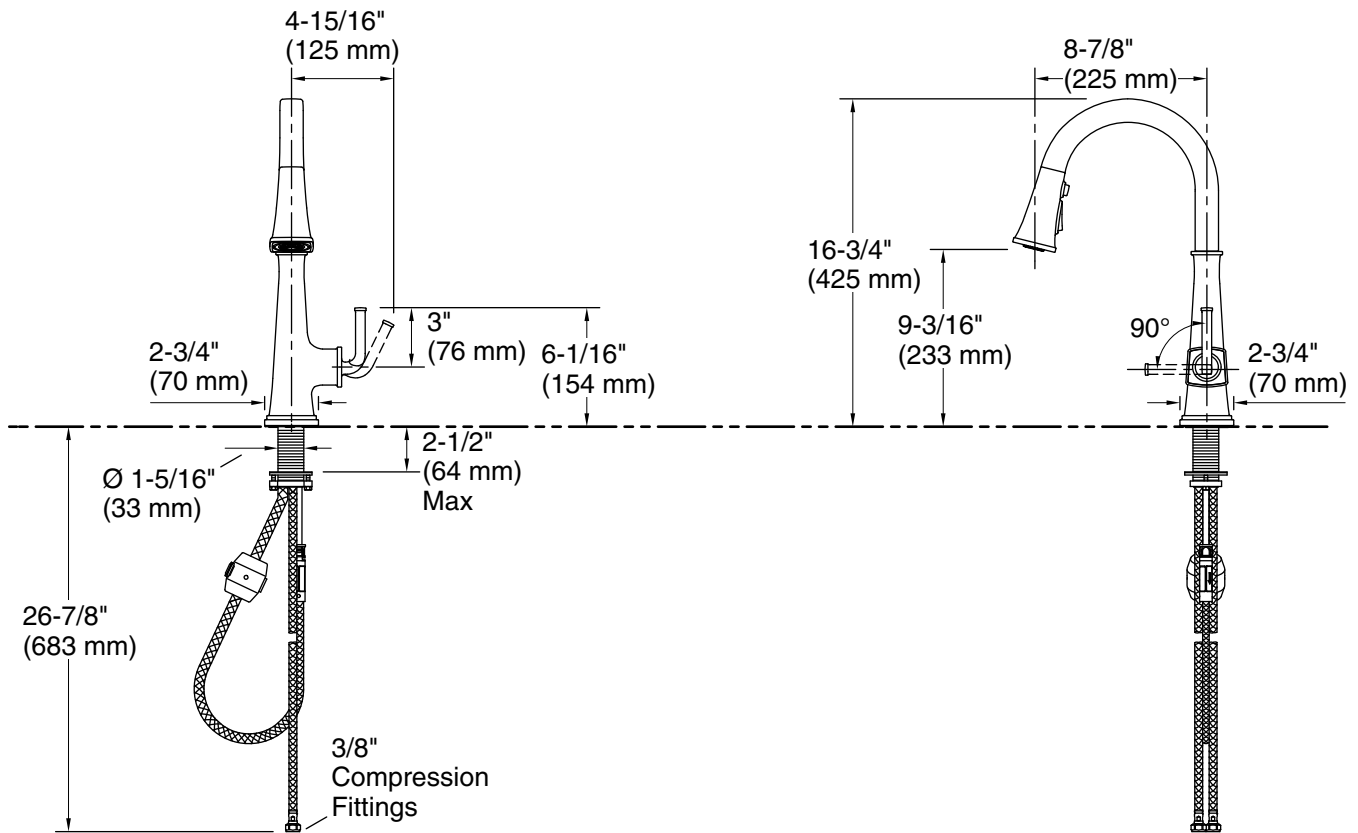

Adapters, Rough-in and Extension Kits

1327990 Range: 2-1/2" (64 mm) - 4-5/8" (117 mm)

Recommended Products/Accessories

K-77685 Single-Cartridge Water Filtration System
 K-77686 Double-Cartridge Water Filtration System
 K-77687 single replacement filter cartridge
 K-77688 Replacement Filter Cartridges, Two-Pack

Optional Products/Accessories

K-24462 Three-hole kitchen faucet escutcheon

ADA CSA B651

Codes/Standards

ASME A112.18.1/CSA B125.1
 NSF/ANSI 61
 NSF/ANSI 372
 All applicable US Federal and State material regulations
 DOE - Energy Policy Act 1992
 California Energy Commission (CEC)
 ADA
 ICC/ANSI A117.1
 CSA B651

Technical Information

All product dimensions are nominal.

Faucet:

Flow rate: 1.5 gal/min (5.7 l/min)

Pressure: 60 psi (4.1 bar)

Spout:

Spout reach: 8-7/8" (225 mm)

Notes