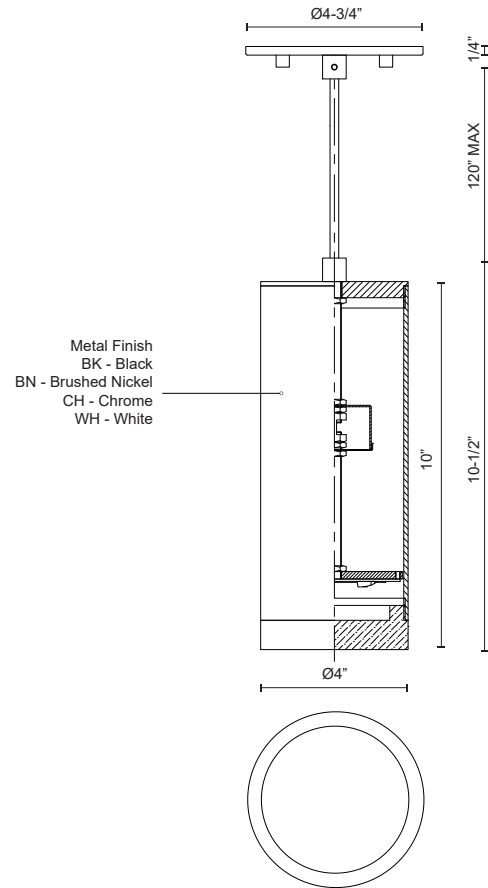

CAMEO 401432-LED

PENDANTS

PROJECT

401432BK-LED
Black

401432BN-LED
Brushed Nickel

401432CH-LED
Chrome

401432WH-LED
White

SPECIFICATION DETAILS

Fixture Dimensions	D4" x H10"
Light Source	AC LED Module
Wattage	11W
Total Lumens	800lm
Delivered Lumens	CH-520lm
Voltage	120V
Color Temperature	3000K
CRI (Ra)	90CRI
Optional Color Temps	2700K - 5000K Available, Minimum Order Quantities Apply
LED Rated Life	50,000 hours
Dimming	100% - 10%, ELV Dimmer (Not Included)
Diffuser Details	Frosted acrylic diffuser
Adjustable	Yes
Wire Length	120" Max
Wire Type	Clear SVT Cord
Minimum Hang Height	12"
Sloped Ceiling Adaptable	Yes
Location	Dry
CEC Title 24 JA8	Yes, JA8-2022
Canopy Dimensions	D4-3/4" x H1/4"

* For custom options, consult factory for details.

* For warranty information, please visit www.kuzcolighting.com/warranty

DESCRIPTION

Single LED cylinder shaped pendant with clear crystal disc. Equipped with our powerful 120V AC LED technology, with metal details in white, black, brushed nickel or chrome finish. Round canopy matches the selected finish.