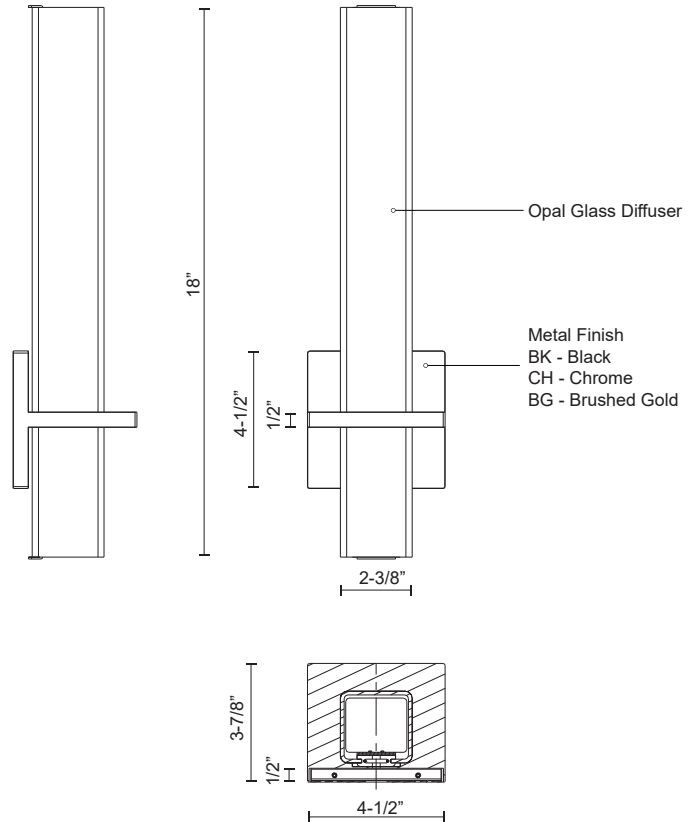

NEPAL WS84218

WALL

PROJECT

SPECIFICATION DETAILS

Fixture Dimensions	W2-3/8" x H18" x E3-7/8"
Light Source	AC LED Module
Wattage	18W
Total Lumens	1200lm
Delivered Lumens	CH-885lm
Voltage	120V
Color Temperature	3000K
CRI (Ra)	90CRI
Optional Color Temps	2700K - 5000K Available, Minimum Order Quantities Apply
LED Rated Life	50,000 hours
Dimming	100% - 10%, ELV Dimmer (Not Included)
Glass Details	Opal Glass
Location	Dry
Mounting Style	All Orientation; Wall;
ADA Compliant	Yes
CEC Title 24 JA8	Yes, JA8-2022
Canopy Dimensions	W4-1/2"x H4-1/2"x E1/2"

* For custom options, consult factory for details.

* For warranty information, please visit www.kuzcolighting.com/warranty

DESCRIPTION

Round or square plated or painted steel frame and wall plate. Rectilinear opal glass diffuser. Outward emitting wall light. Custom options available.