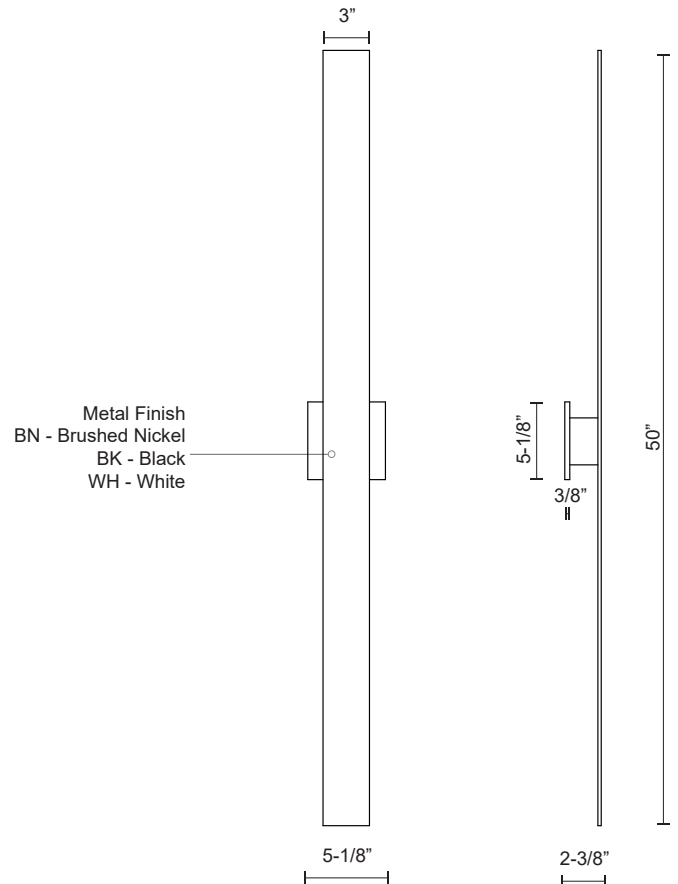

VESTA AT7950

WALL

PROJECT

AT7950-BK
Black

AT7950-BN
Brushed Nickel

AT7950-WH
White

SPECIFICATION DETAILS

Fixture Dimensions	W3" x H50" x E2-3/8"
Light Source	AC LED Module
Wattage	60W
Total Lumens	4800lm
Delivered Lumens	BK-3026lm; BN-3069lm; WH-3226lm;
Voltage	120V
Color Temperature	3000K
CRI (Ra)	90CRI
Optional Color Temps	2700K - 5000K Available, Minimum Order Quantities Apply
LED Rated Life	50,000 hours
Dimming	100% - 10%, ELV Dimmer (Not Included)
Glass Details	Frosted Glass
ADA Compliant	Yes
Location	Wet
Illumination Direction	Backlit
Mounting Style	All Orientation; Wall;
Canopy Dimensions	W5-1/8" x H5-1/8" x E3/8"

* For custom options, consult factory for details.

* For warranty information, please visit www.kuzcolighting.com/warranty

DESCRIPTION

Timeless simplicity with versatile purpose is offered with this wall sconce that measures 50 inches in length. Vesta mounts horizontally or vertically from a matching aluminum square affixed in the middle of the rectangular beam of formed aluminum. The concealed LEDs illuminate the mounting plane creating pool of light on the wall. Vesta is available in three different finishes: black or white powder coating and brushed nickel.