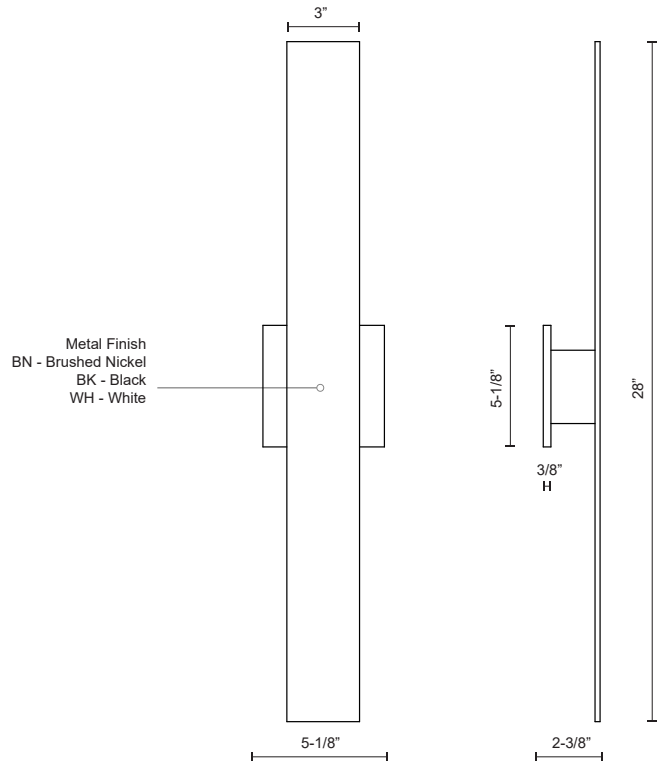

VESTA AT7928

WALL

PROJECT

AT7928-BK
Black

AT7928-BN
Brushed Nickel

AT7928-WH
White

SPECIFICATION DETAILS

Fixture Dimensions	W3" x H28" x E2-3/8"
Light Source	AC LED Module
Wattage	31W
Total Lumens	2400lm
Delivered Lumens	BK-1566lm; BN-1575lm; WH-1725lm;
Voltage	120V
Color Temperature	3000K
CRI (Ra)	90CRI
Optional Color Temps	2700K - 5000K Available, Minimum Order Quantities Apply
LED Rated Life	50,000 hours
Dimming	100% - 10%, ELV Dimmer (Not Included)
Glass Details	Frosted Glass
ADA Compliant	Yes
Location	Wet
Illumination Direction	Backlit
Mounting Style	All Orientation; Wall;
Canopy Dimensions	W5-1/8" x H5-1/8" x E3/8"

* For custom options, consult factory for details.

* For warranty information, please visit www.kuzcolighting.com/warranty

DESCRIPTION

Timeless simplicity with versatile purpose is offered with this wall sconce that measures 28 inches in length. Vesta mounts horizontally or vertically from a matching aluminum square affixed in the middle of the rectangular beam of formed aluminum. The concealed LEDs illuminate the mounting plane creating pool of light on the wall. Vesta is available in three different finishes: black or white powder coating and brushed nickel.