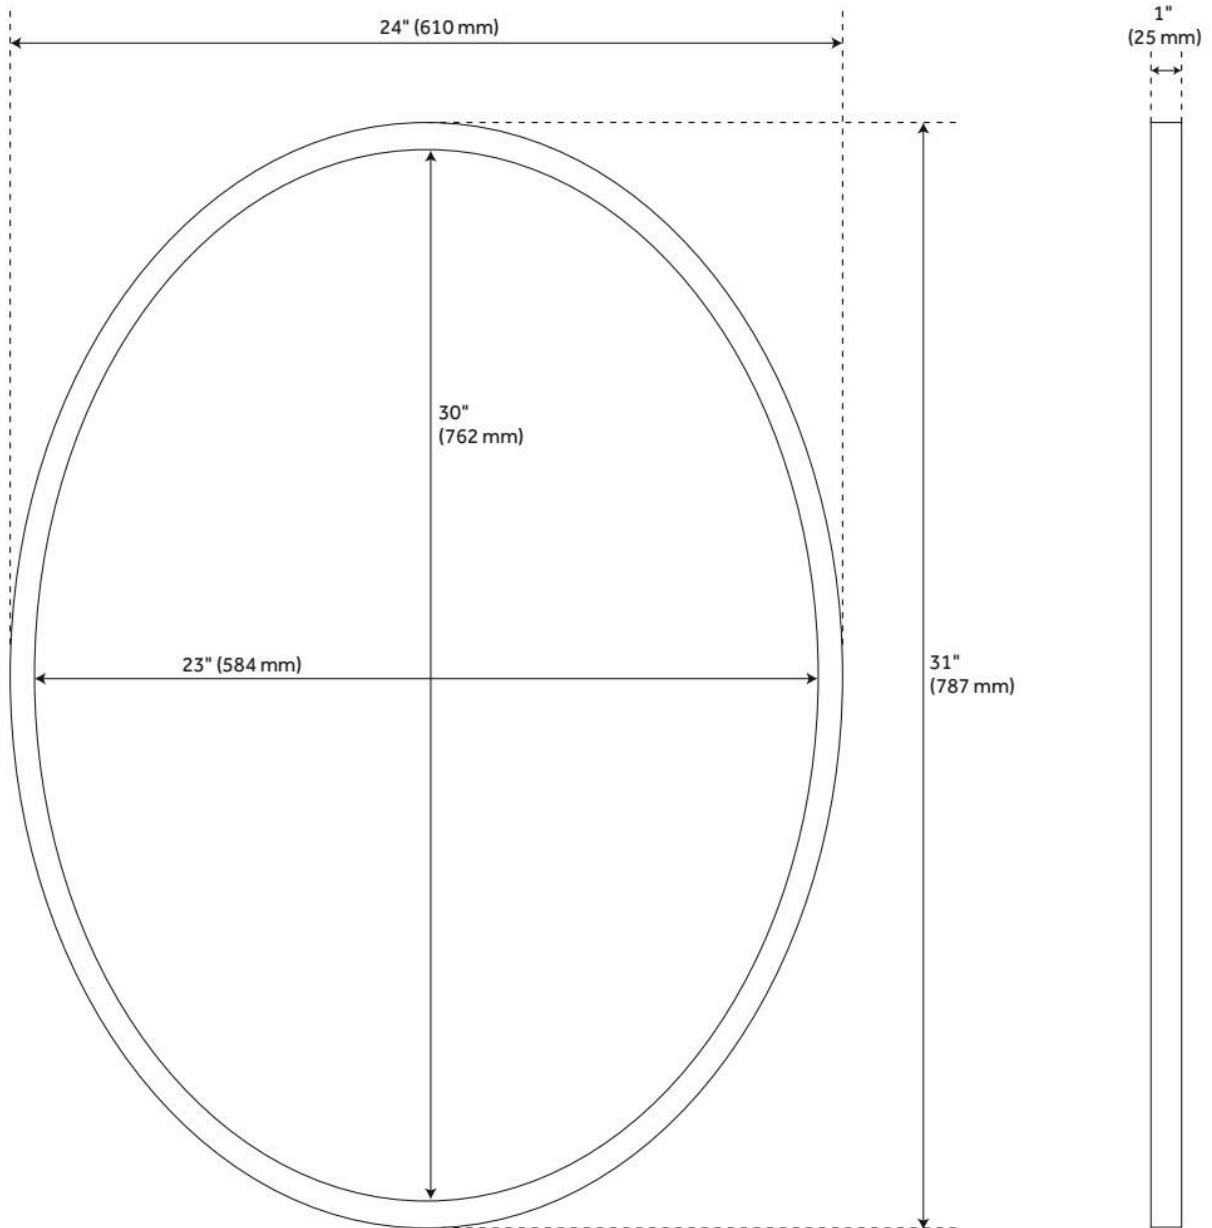

AMYR OVAL DECORATIVE VANITY MIRROR

SKU: 950962

Code: SH459131, SH459132, SH459133

FEATURES

On/Off Switch: No

ADDITIONAL FEATURES

- Gold Leaf and Gloss Black finishes constructed of Iron, Polished Nickel finish constructed of Stainless Steel.
- All dimensions are ($\pm 1/2$ ").
- Horizontal / Vertical Mounting is 2-1/2" centers with three holes.
- Durable French Cleat mounting system included.

REVISED 8/22/2024

AMYR OVAL DECORATIVE VANITY MIRROR

SKU: 950962

Code: SH459131, SH459132, SH459133

REVISED 8/22/2024