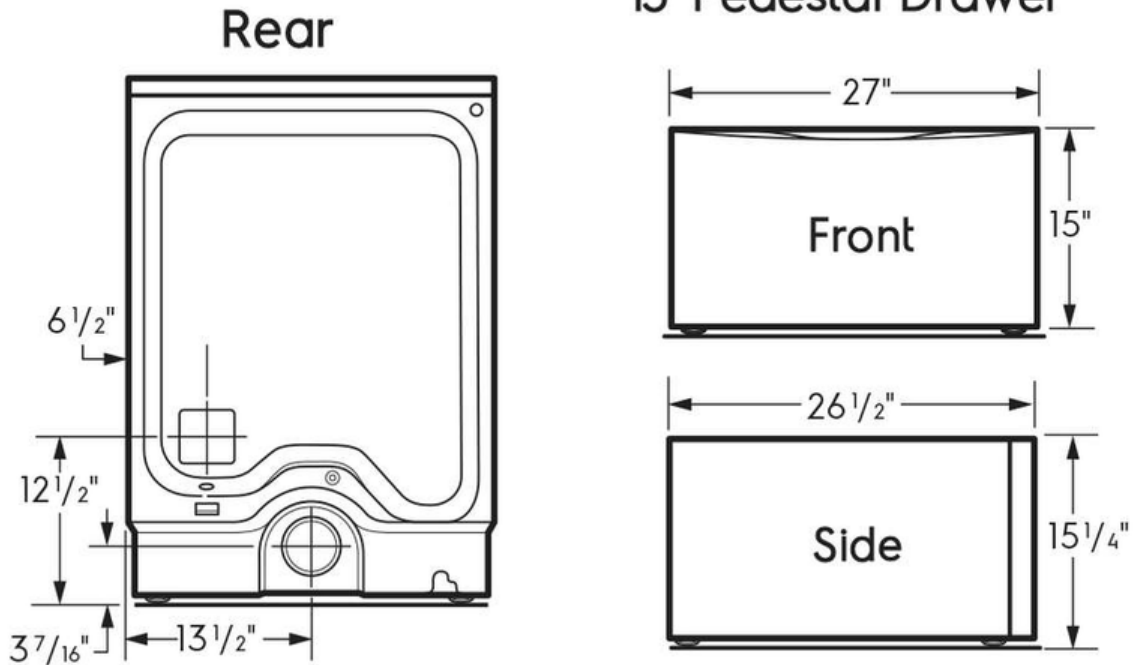

Electrolux

Electric 8.0 Cu. Ft. Front Load Dryer

ELFE7337AW

Version : 07/21

Optional 15" Pedestal Drawer

High standards of quality at Electrolux Home Products, Inc. mean we are constantly working to improve our products. We reserve the right to change specifications or discontinue models without notice.