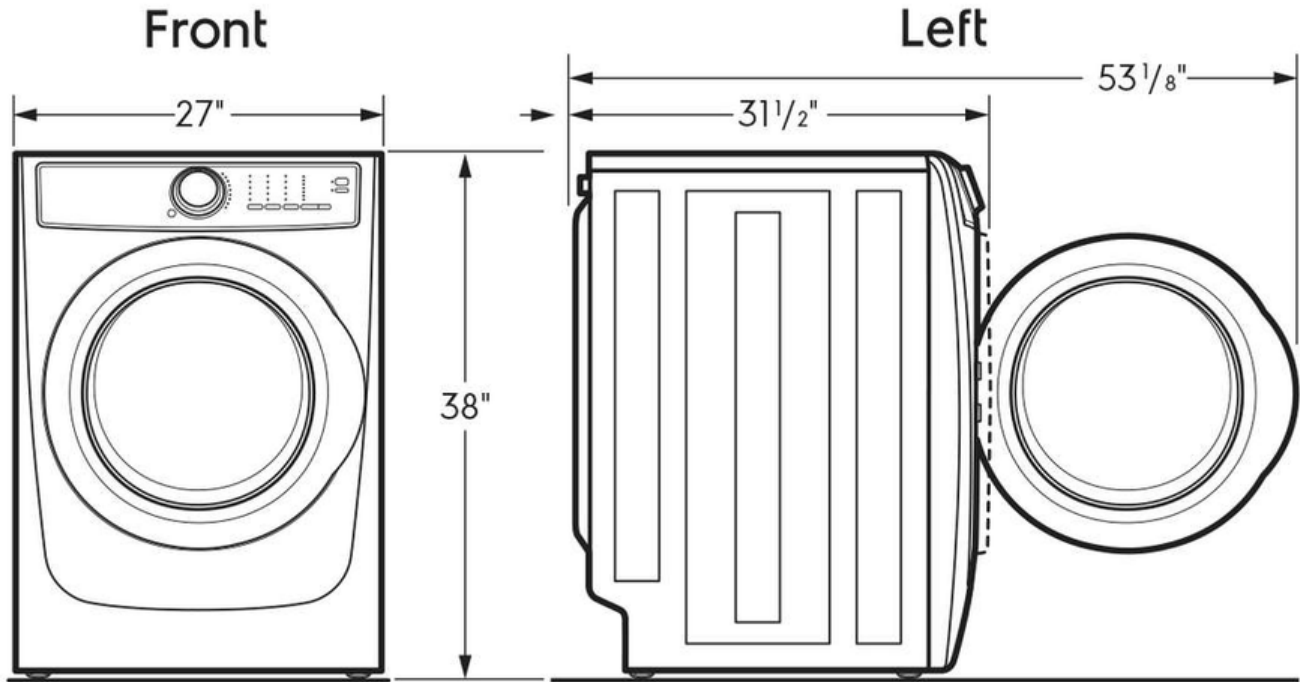

Electrolux

Electric 8.0 Cu. Ft. Front Load Dryer

ELFE7337AW

Version : 07/21